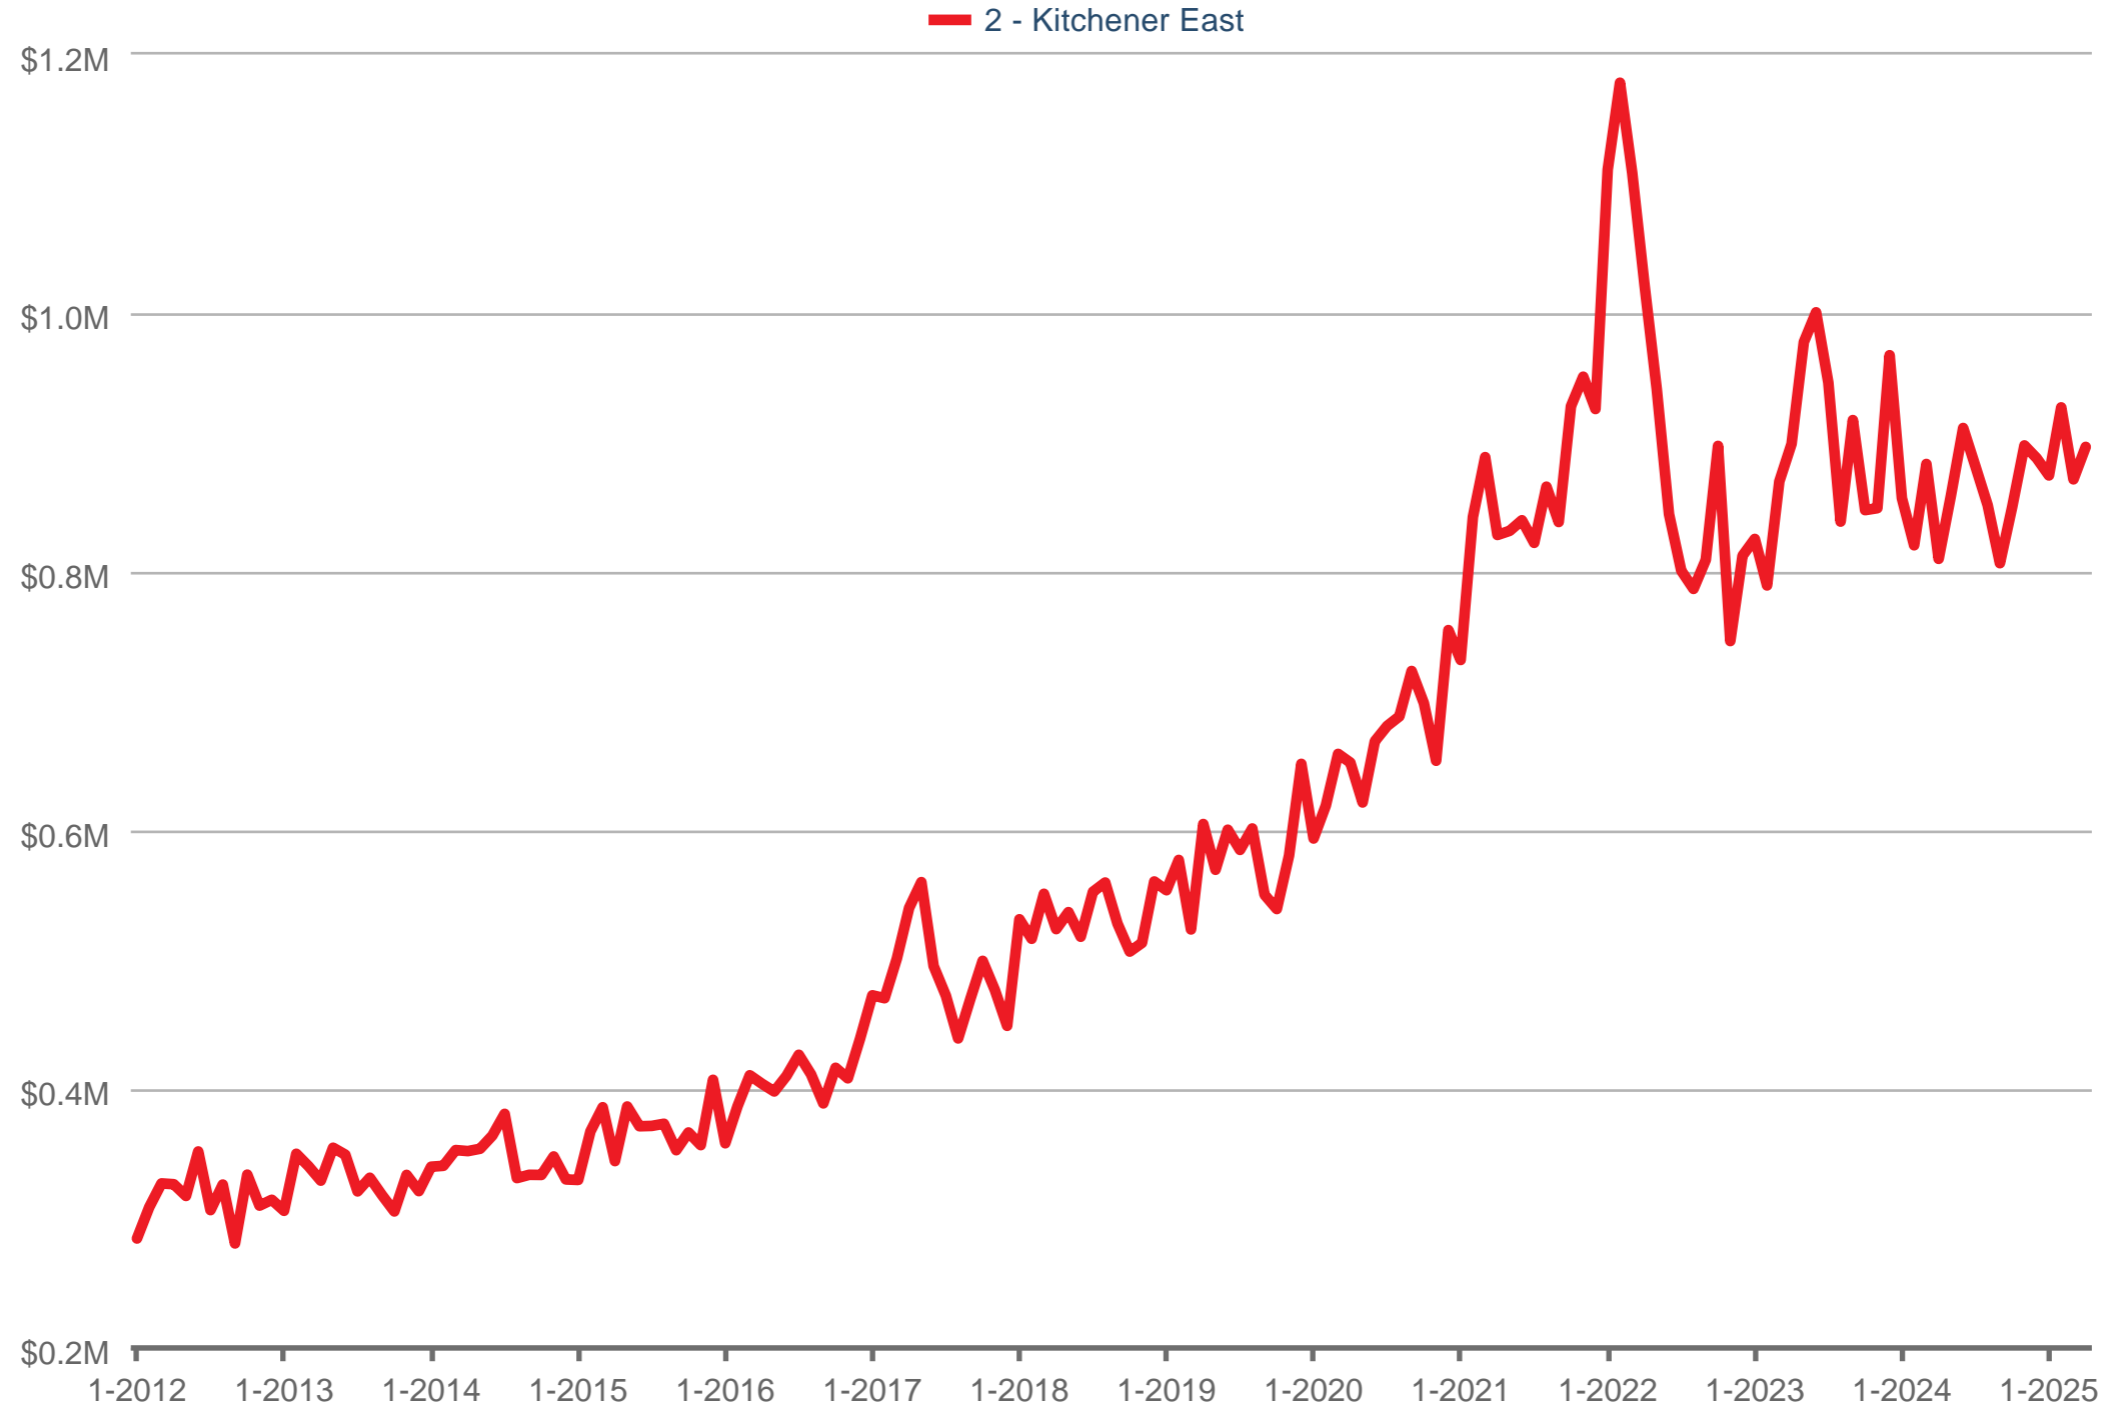

### Average Sales Price

2 - Kitchener East: Single Family

Each data point is one month of activity. Data is from May 17, 2025.