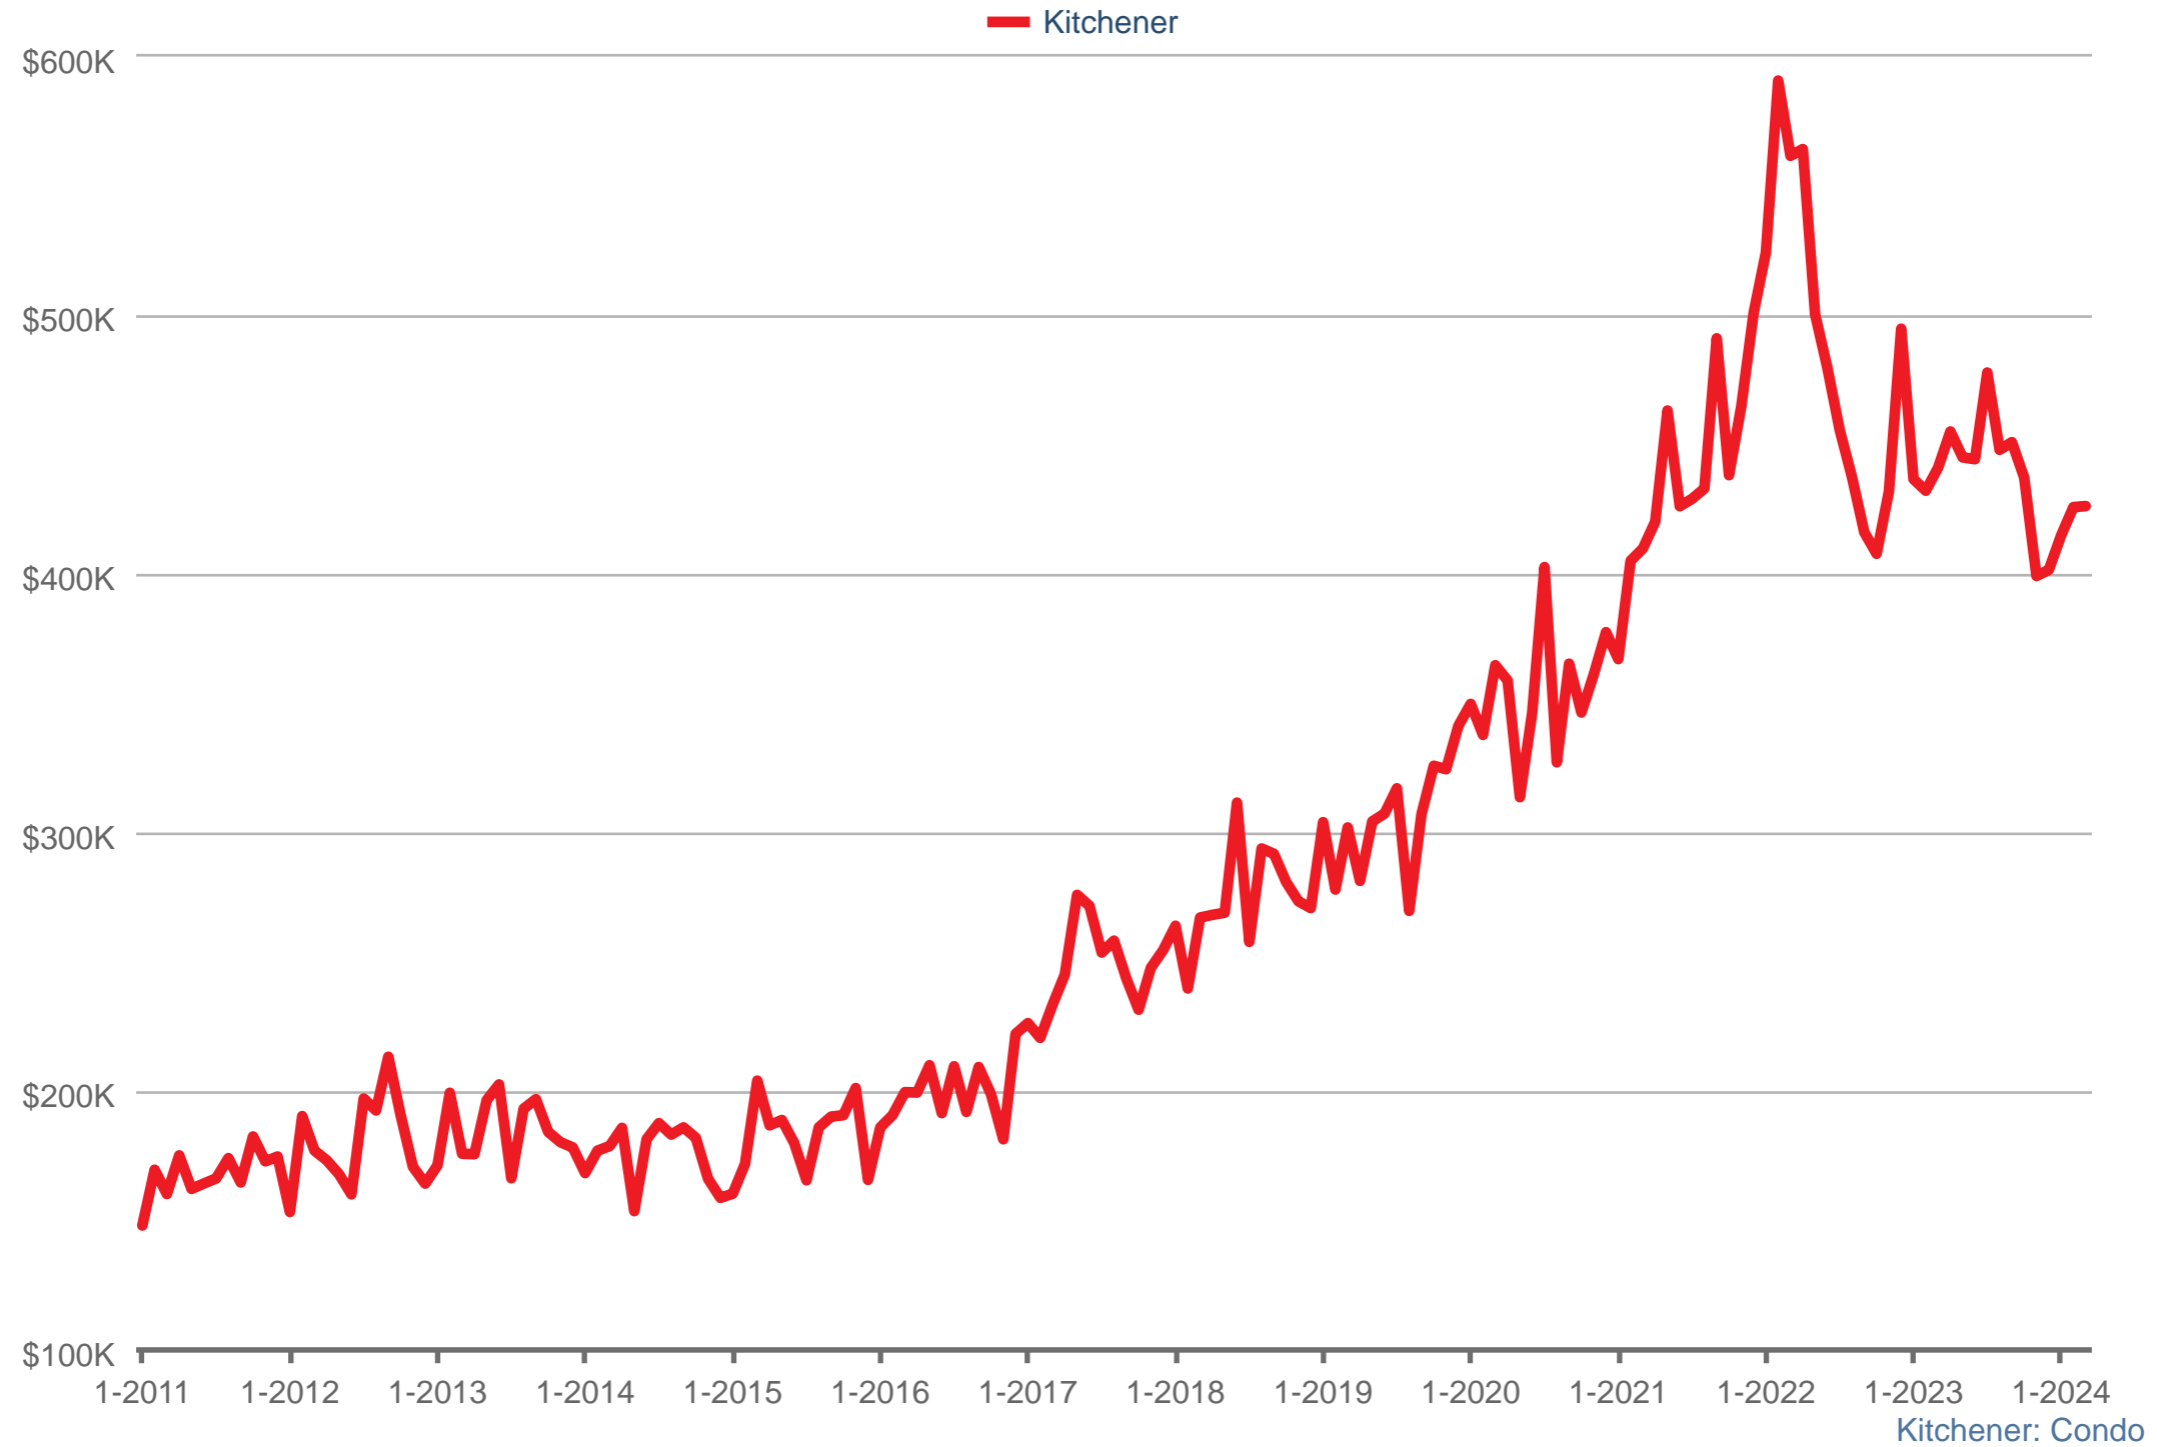

### Average Sales Price

Each data point is one month of activity. Data is from April 26, 2024.

All data from ITSO. InfoSparks © 2024 ShowingTime.