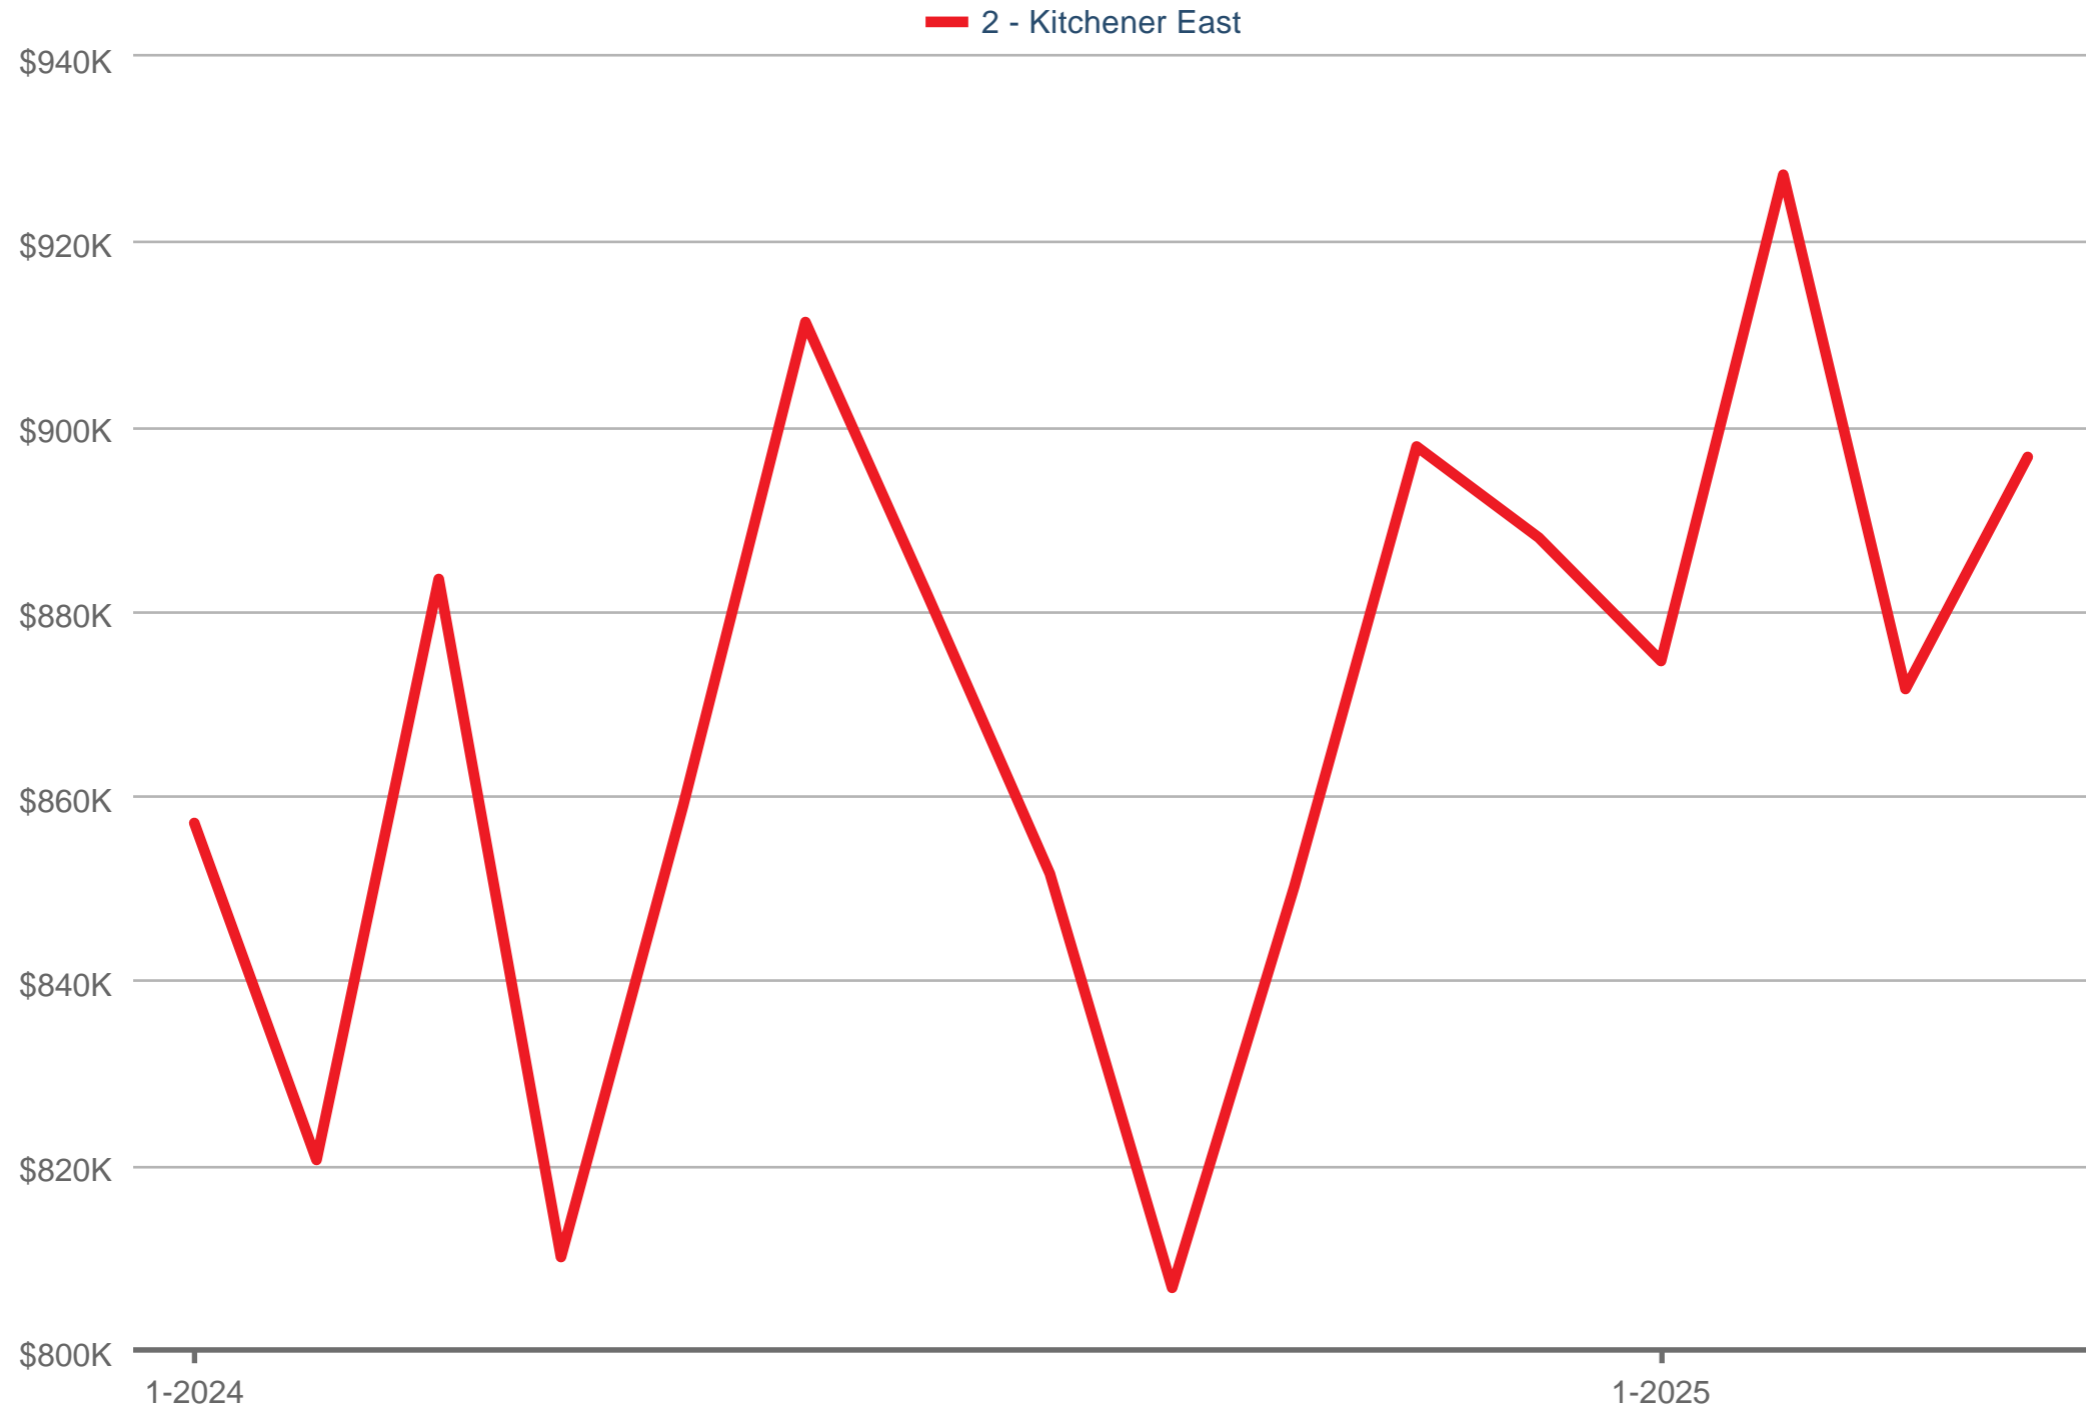

Average Sales Price

2 - Kitchener East: Single Family

Each data point is one month of activity. Data is from May 17, 2025.