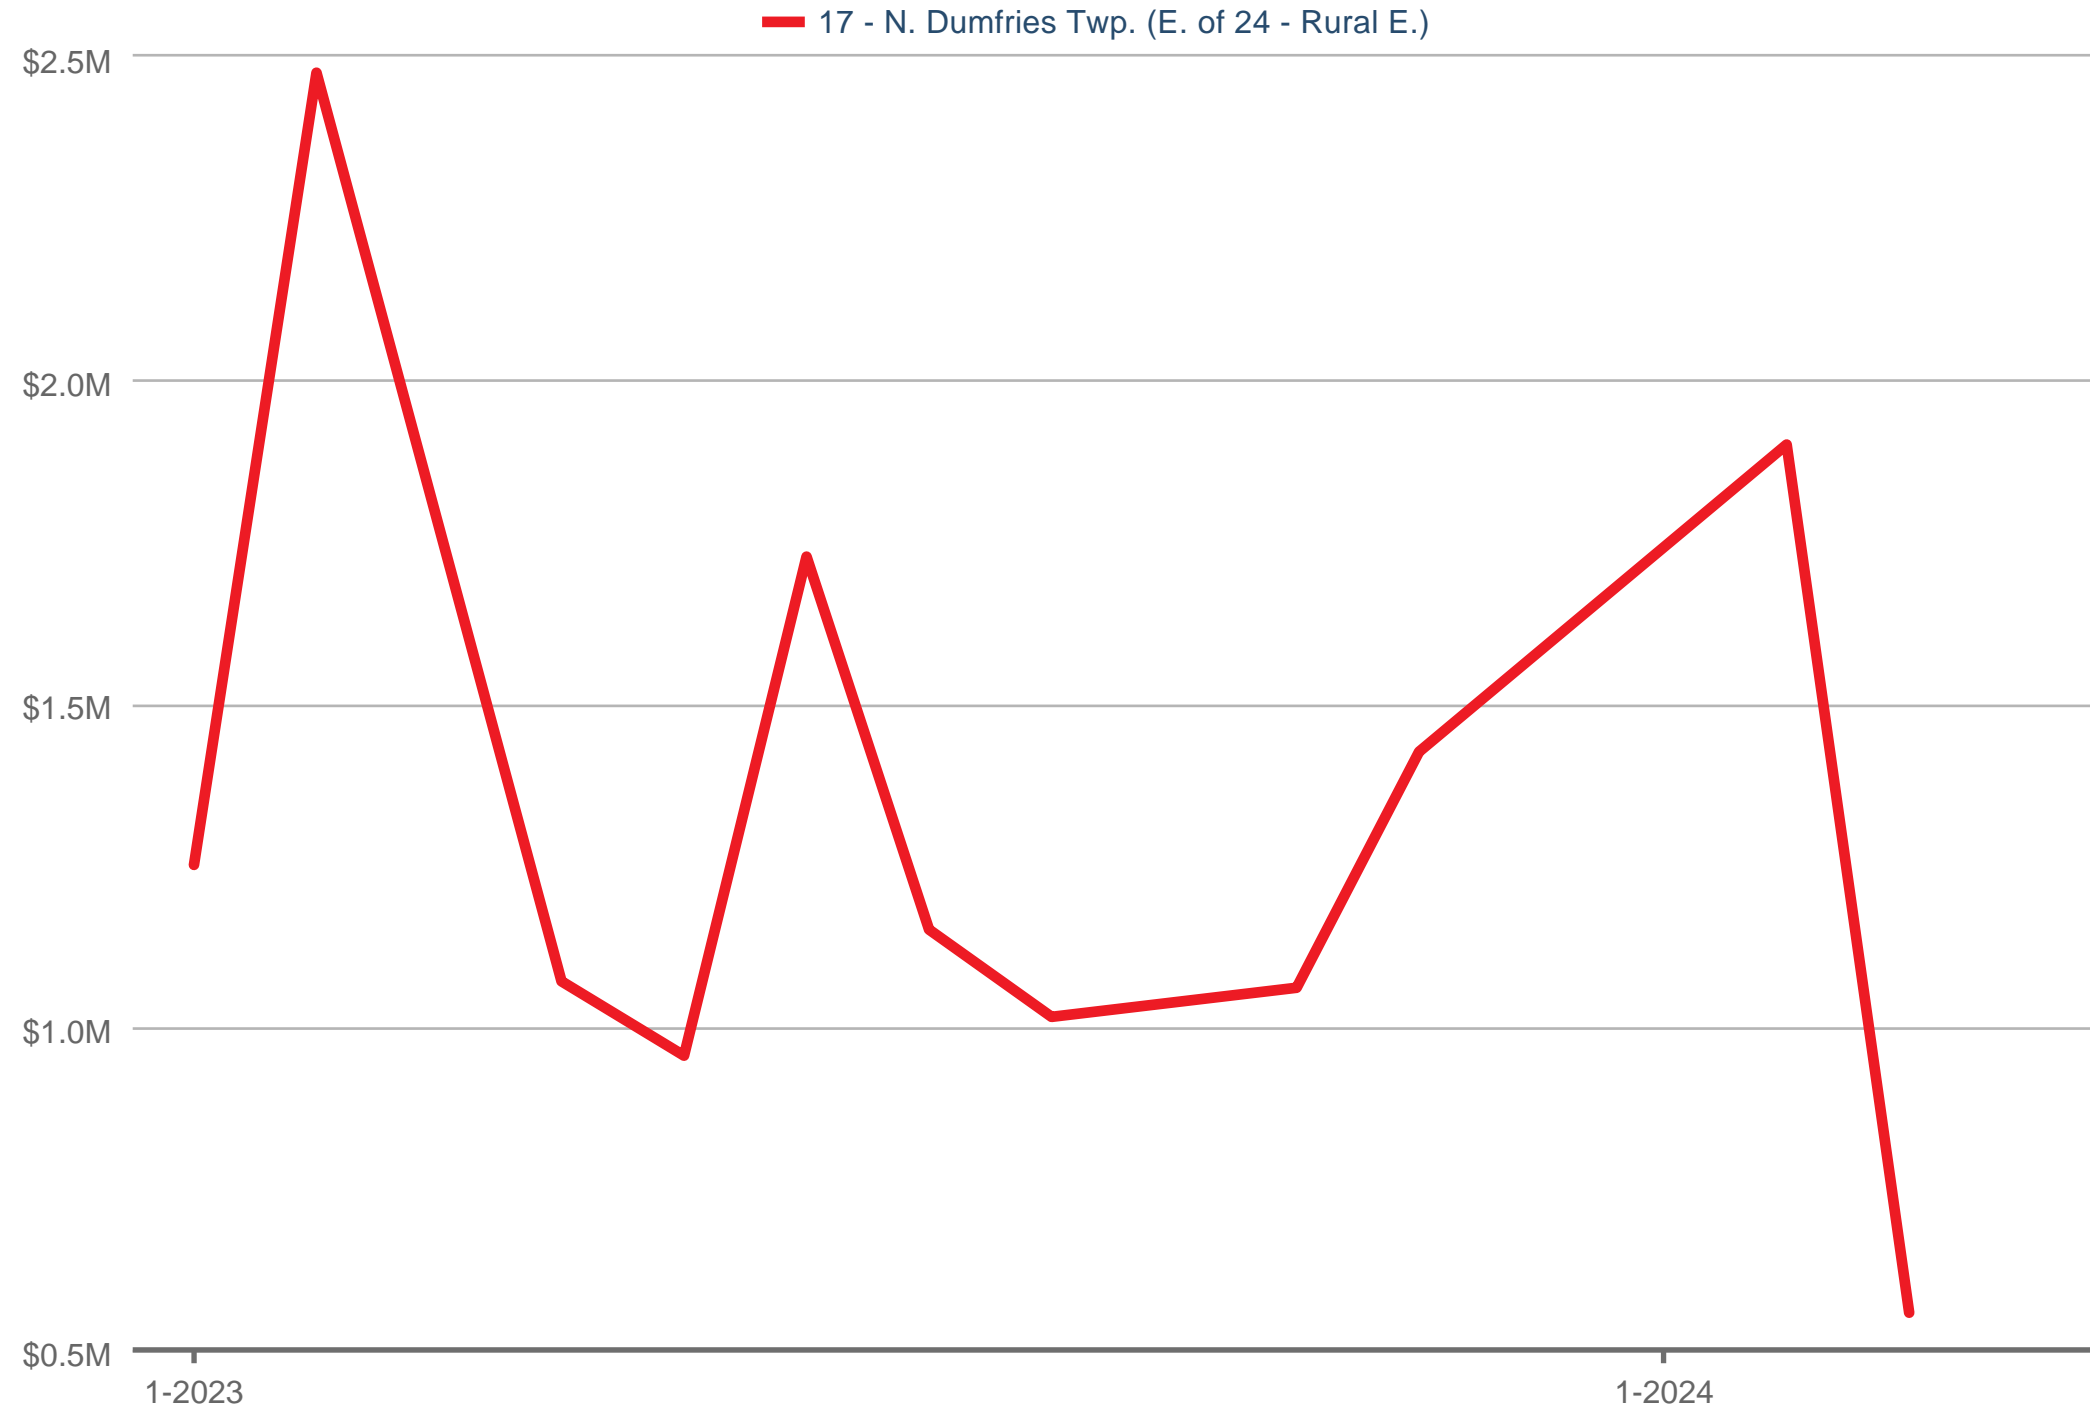

Average Sales Price

17 - N. Dumfries Twp. (E. of 24 - Rural E.): Single Family
Each data point is one month of activity. Data is from May 11, 2024.