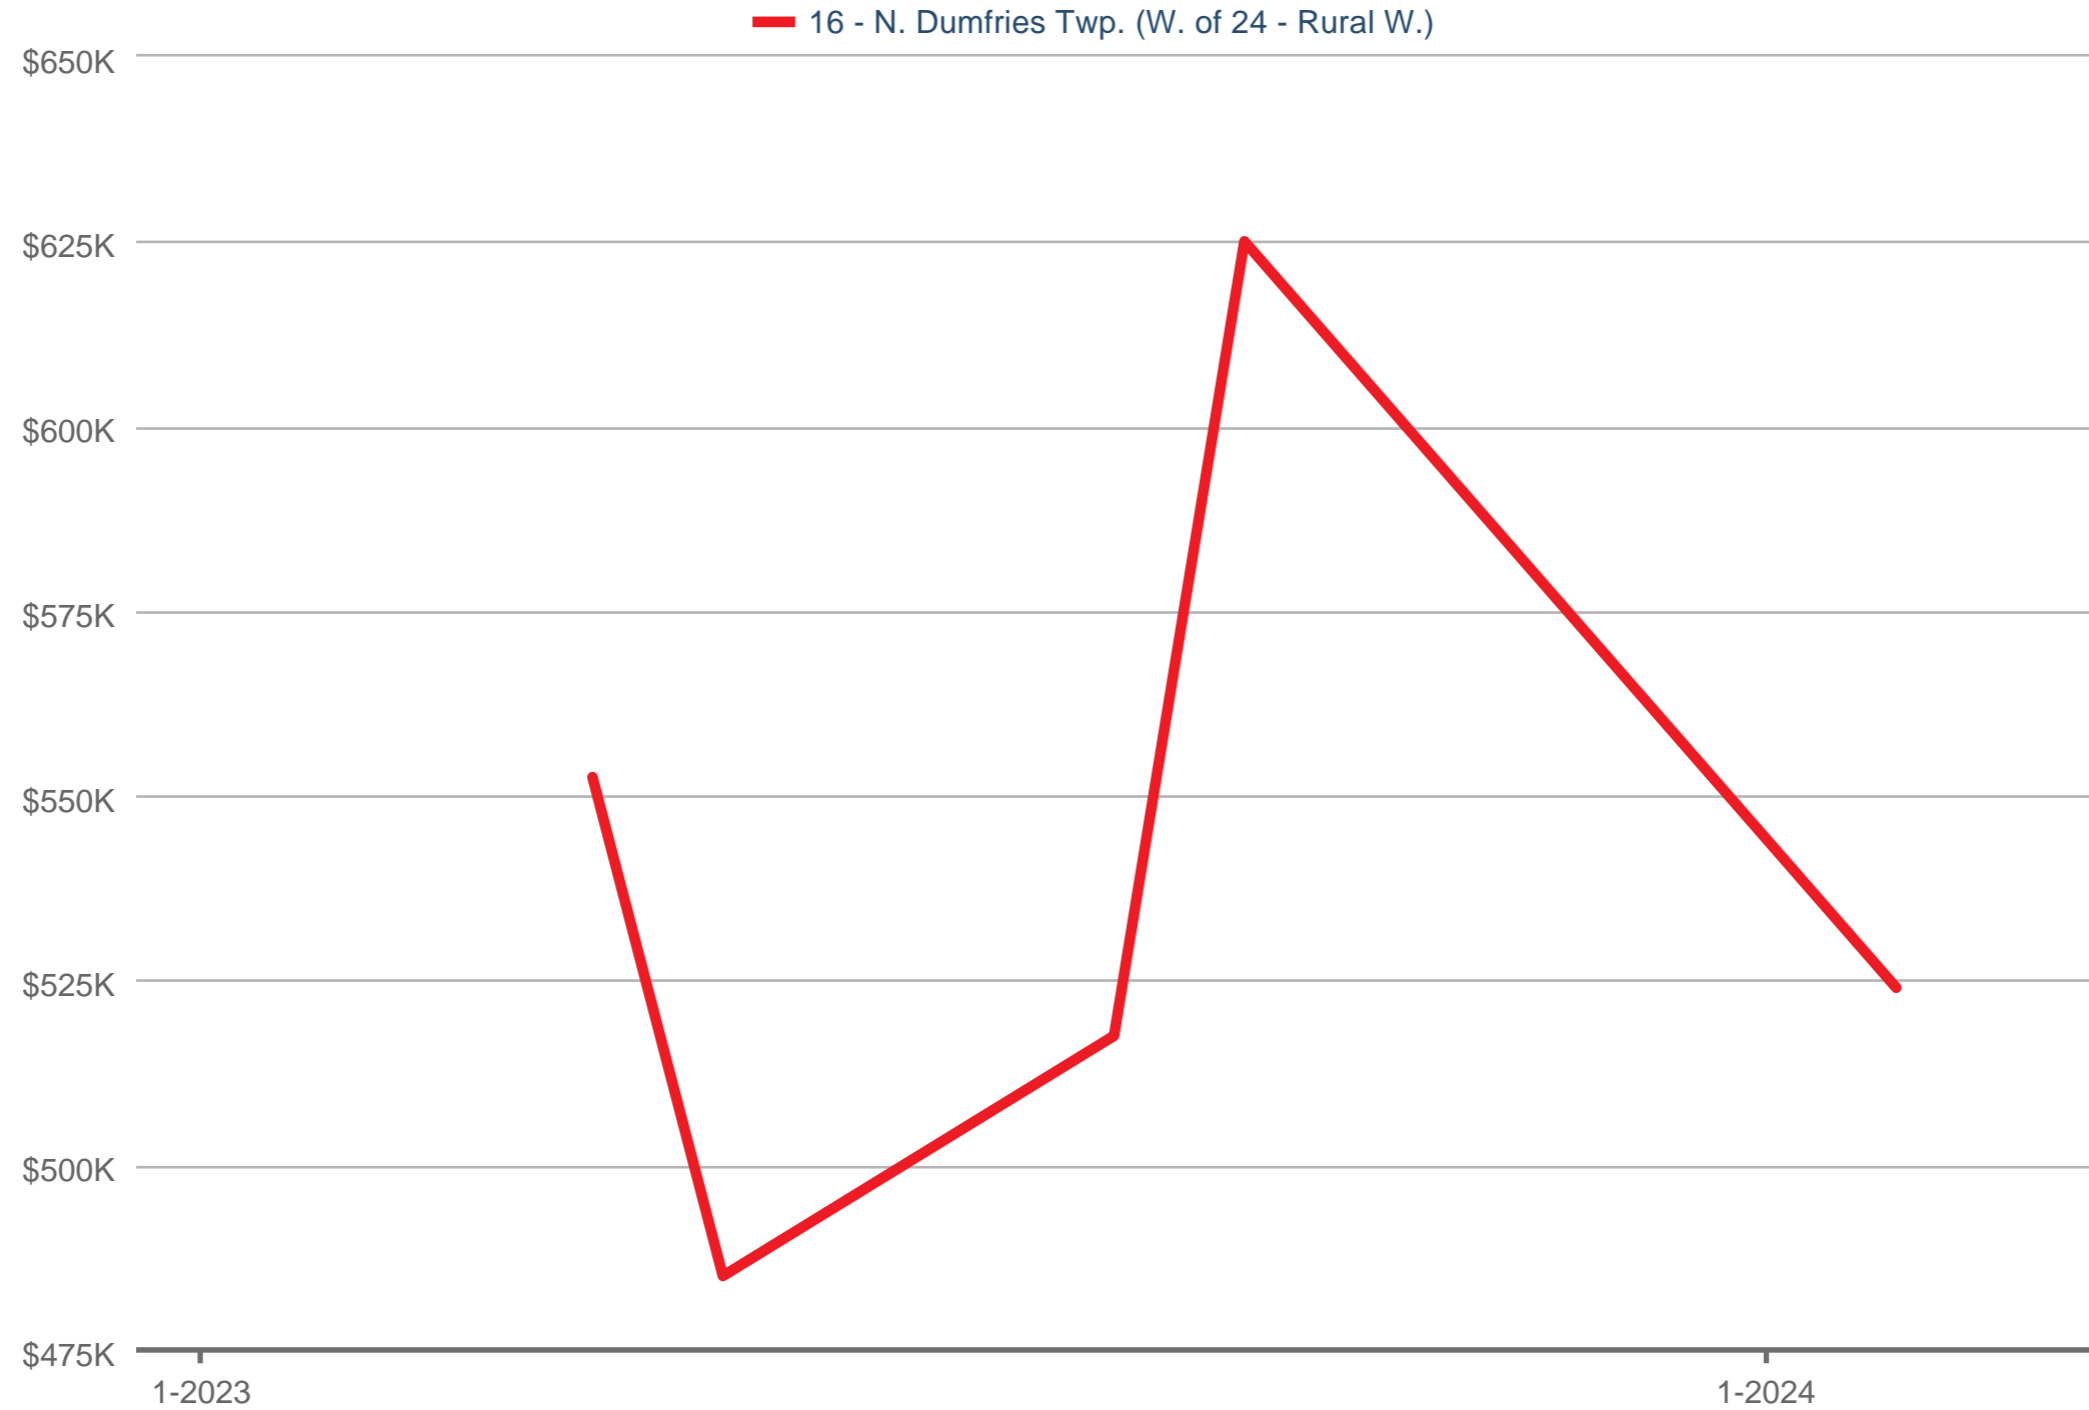

Average Sales Price

16 - N. Dumfries Twp. (W. of 24 - Rural W.): Condo
Each data point is one month of activity. Data is from April 25, 2024.