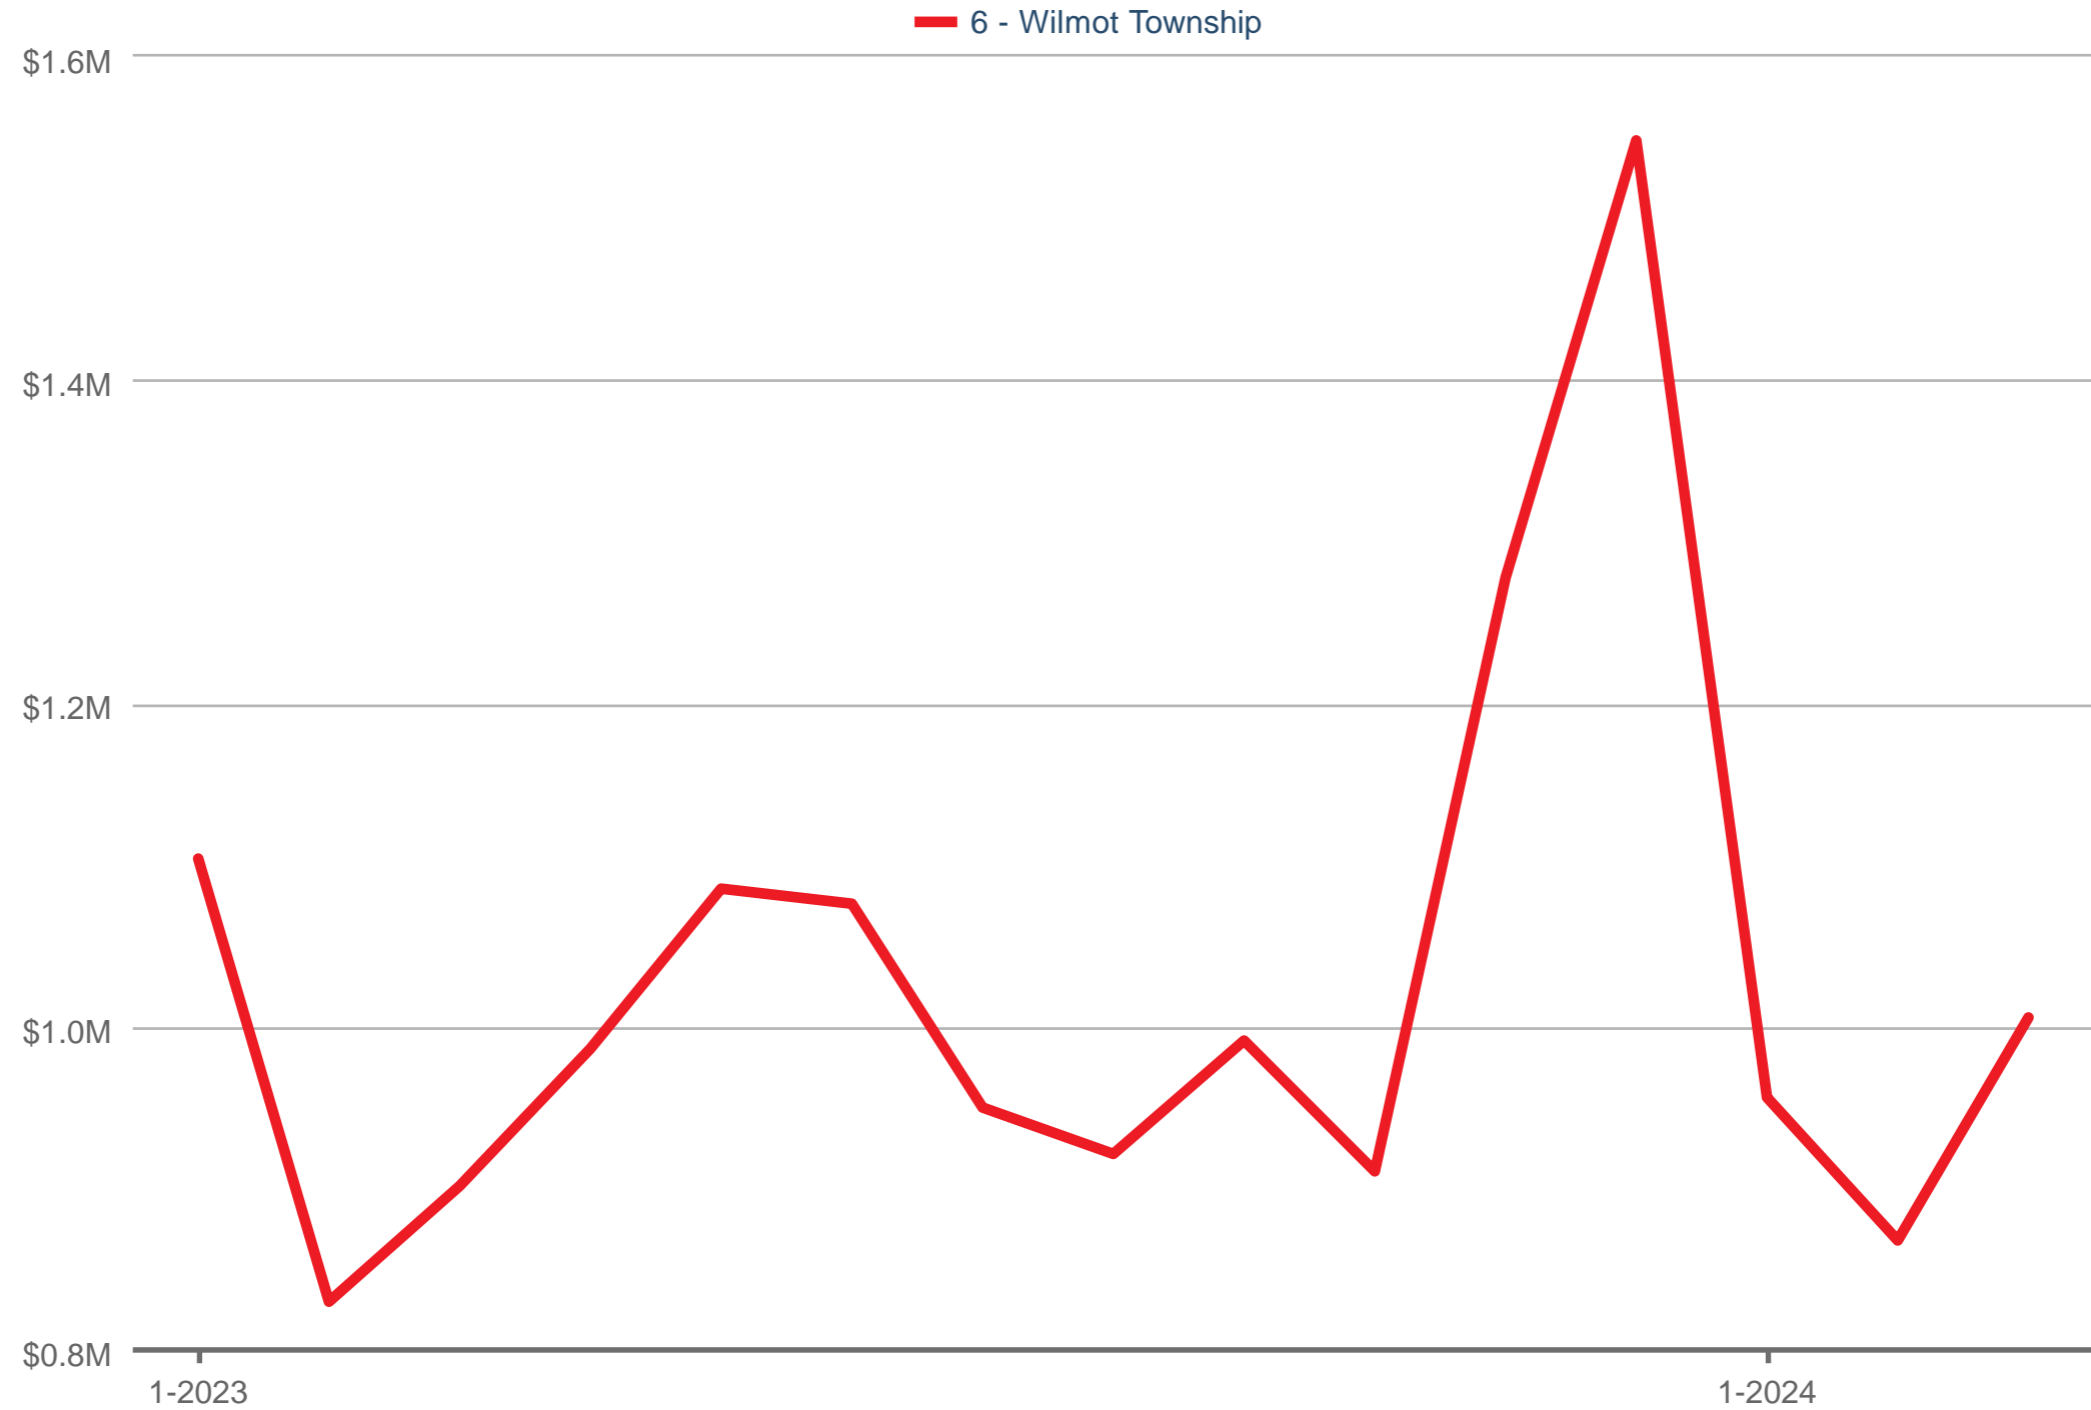

### Average Sales Price

6 - Wilmot Township: Single Family

Each data point is one month of activity. Data is from April 27, 2024.