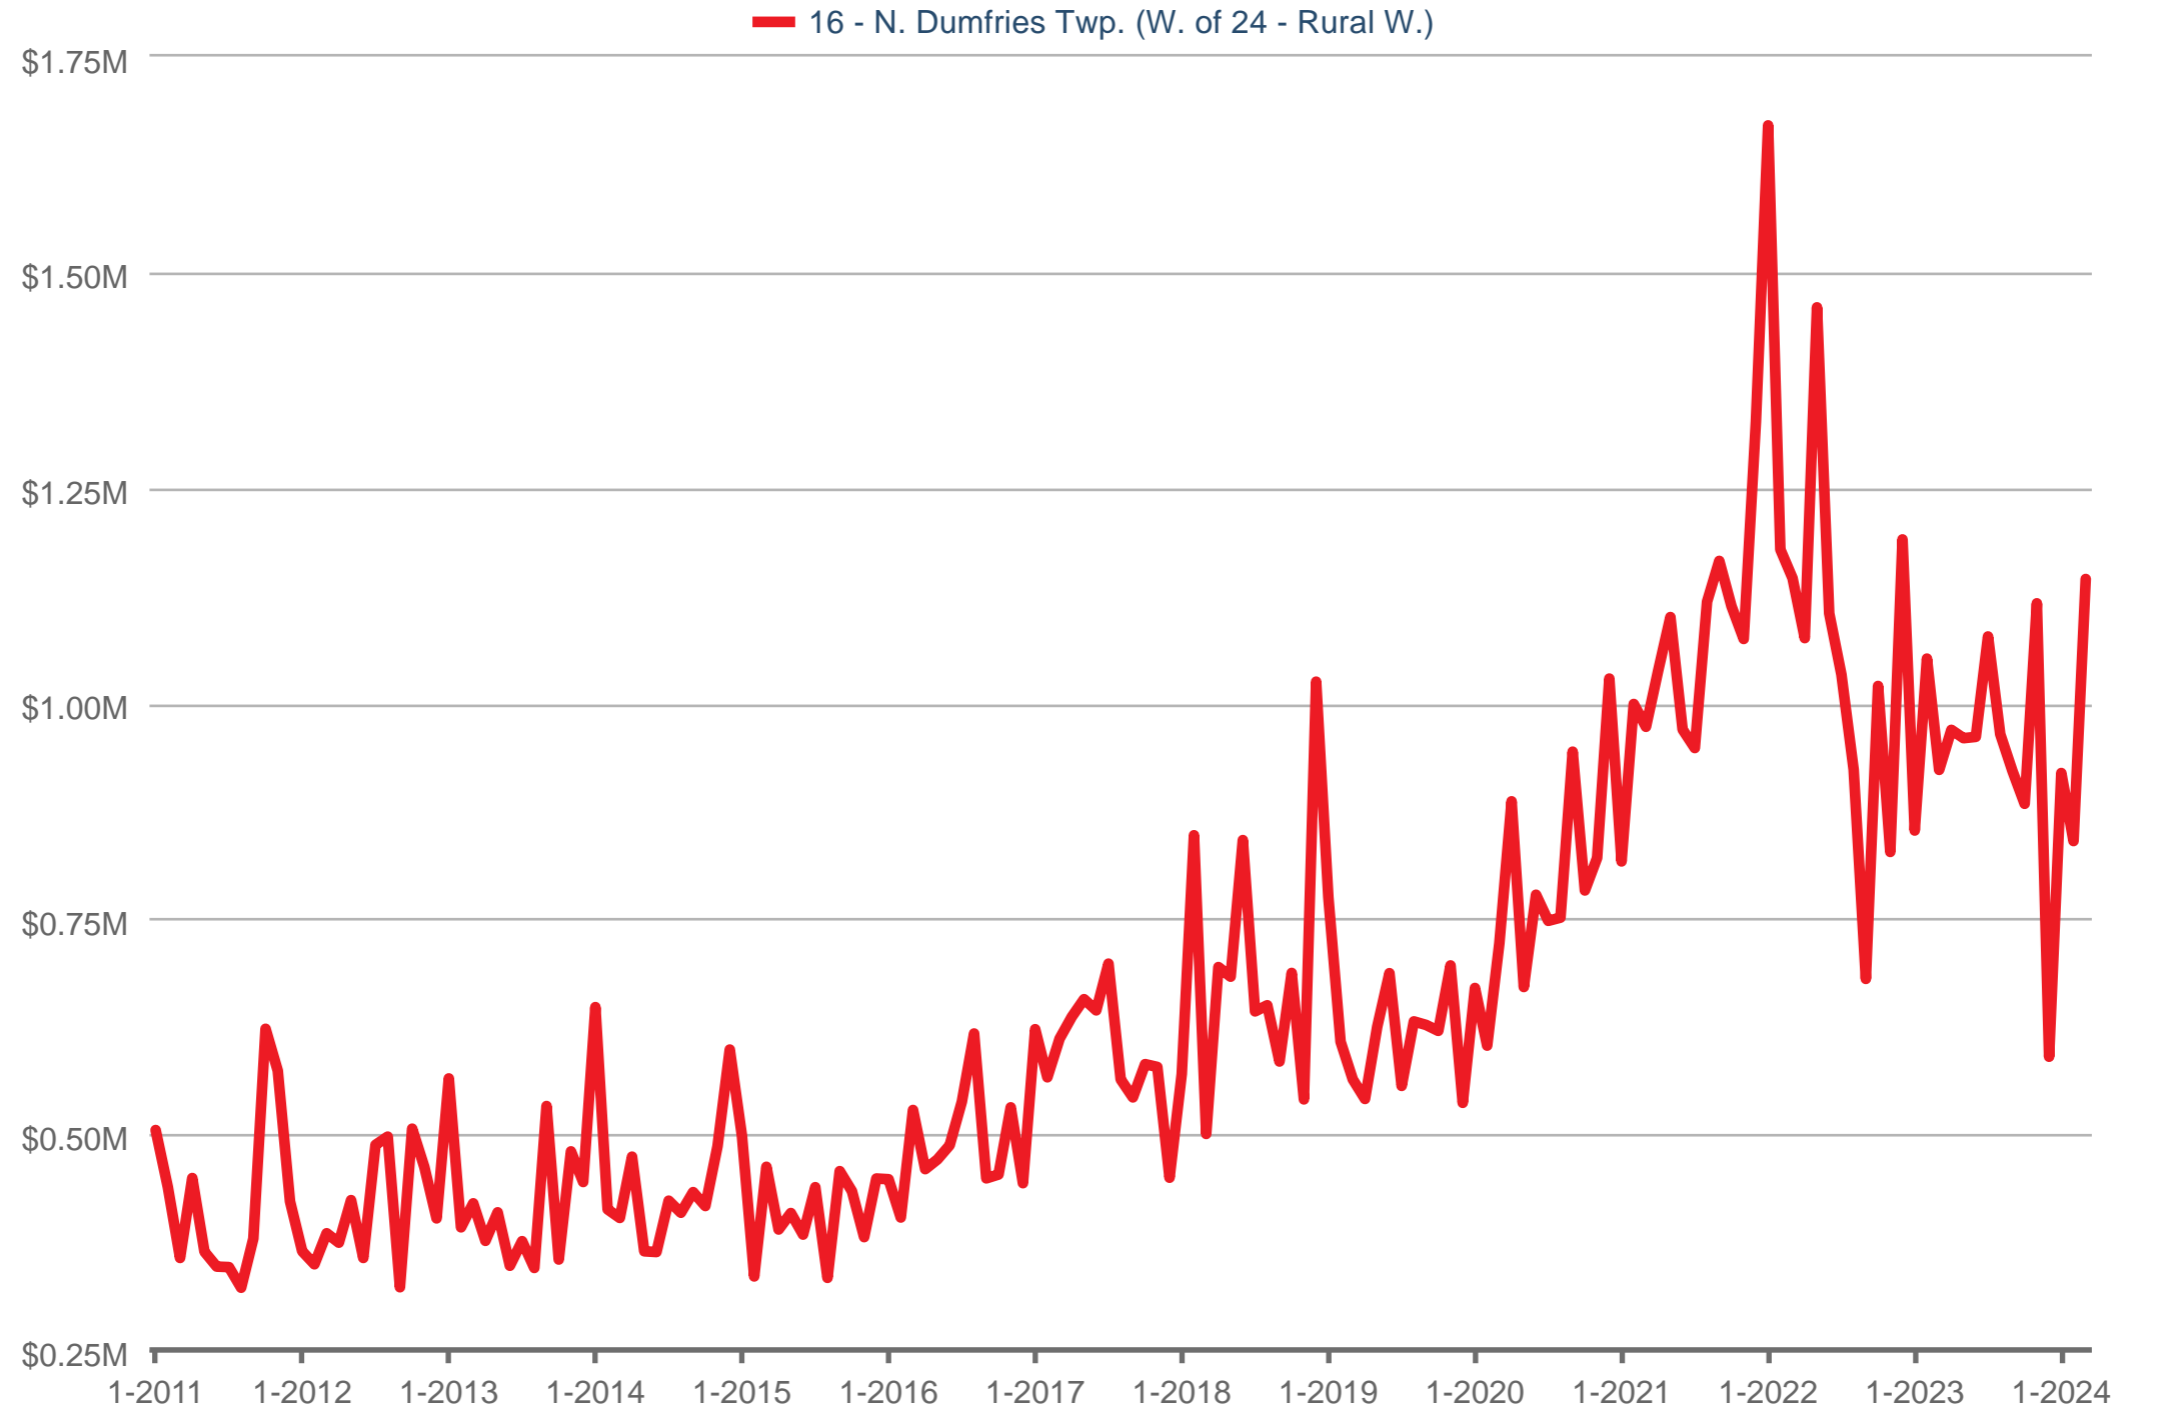

Average Sales Price

16 - N. Dumfries Twp. (W. of 24 - Rural W.): Single Family
Each data point is one month of activity. Data is from April 20, 2024.

All data from ITSO. InfoSparks © 2024 ShowingTime.