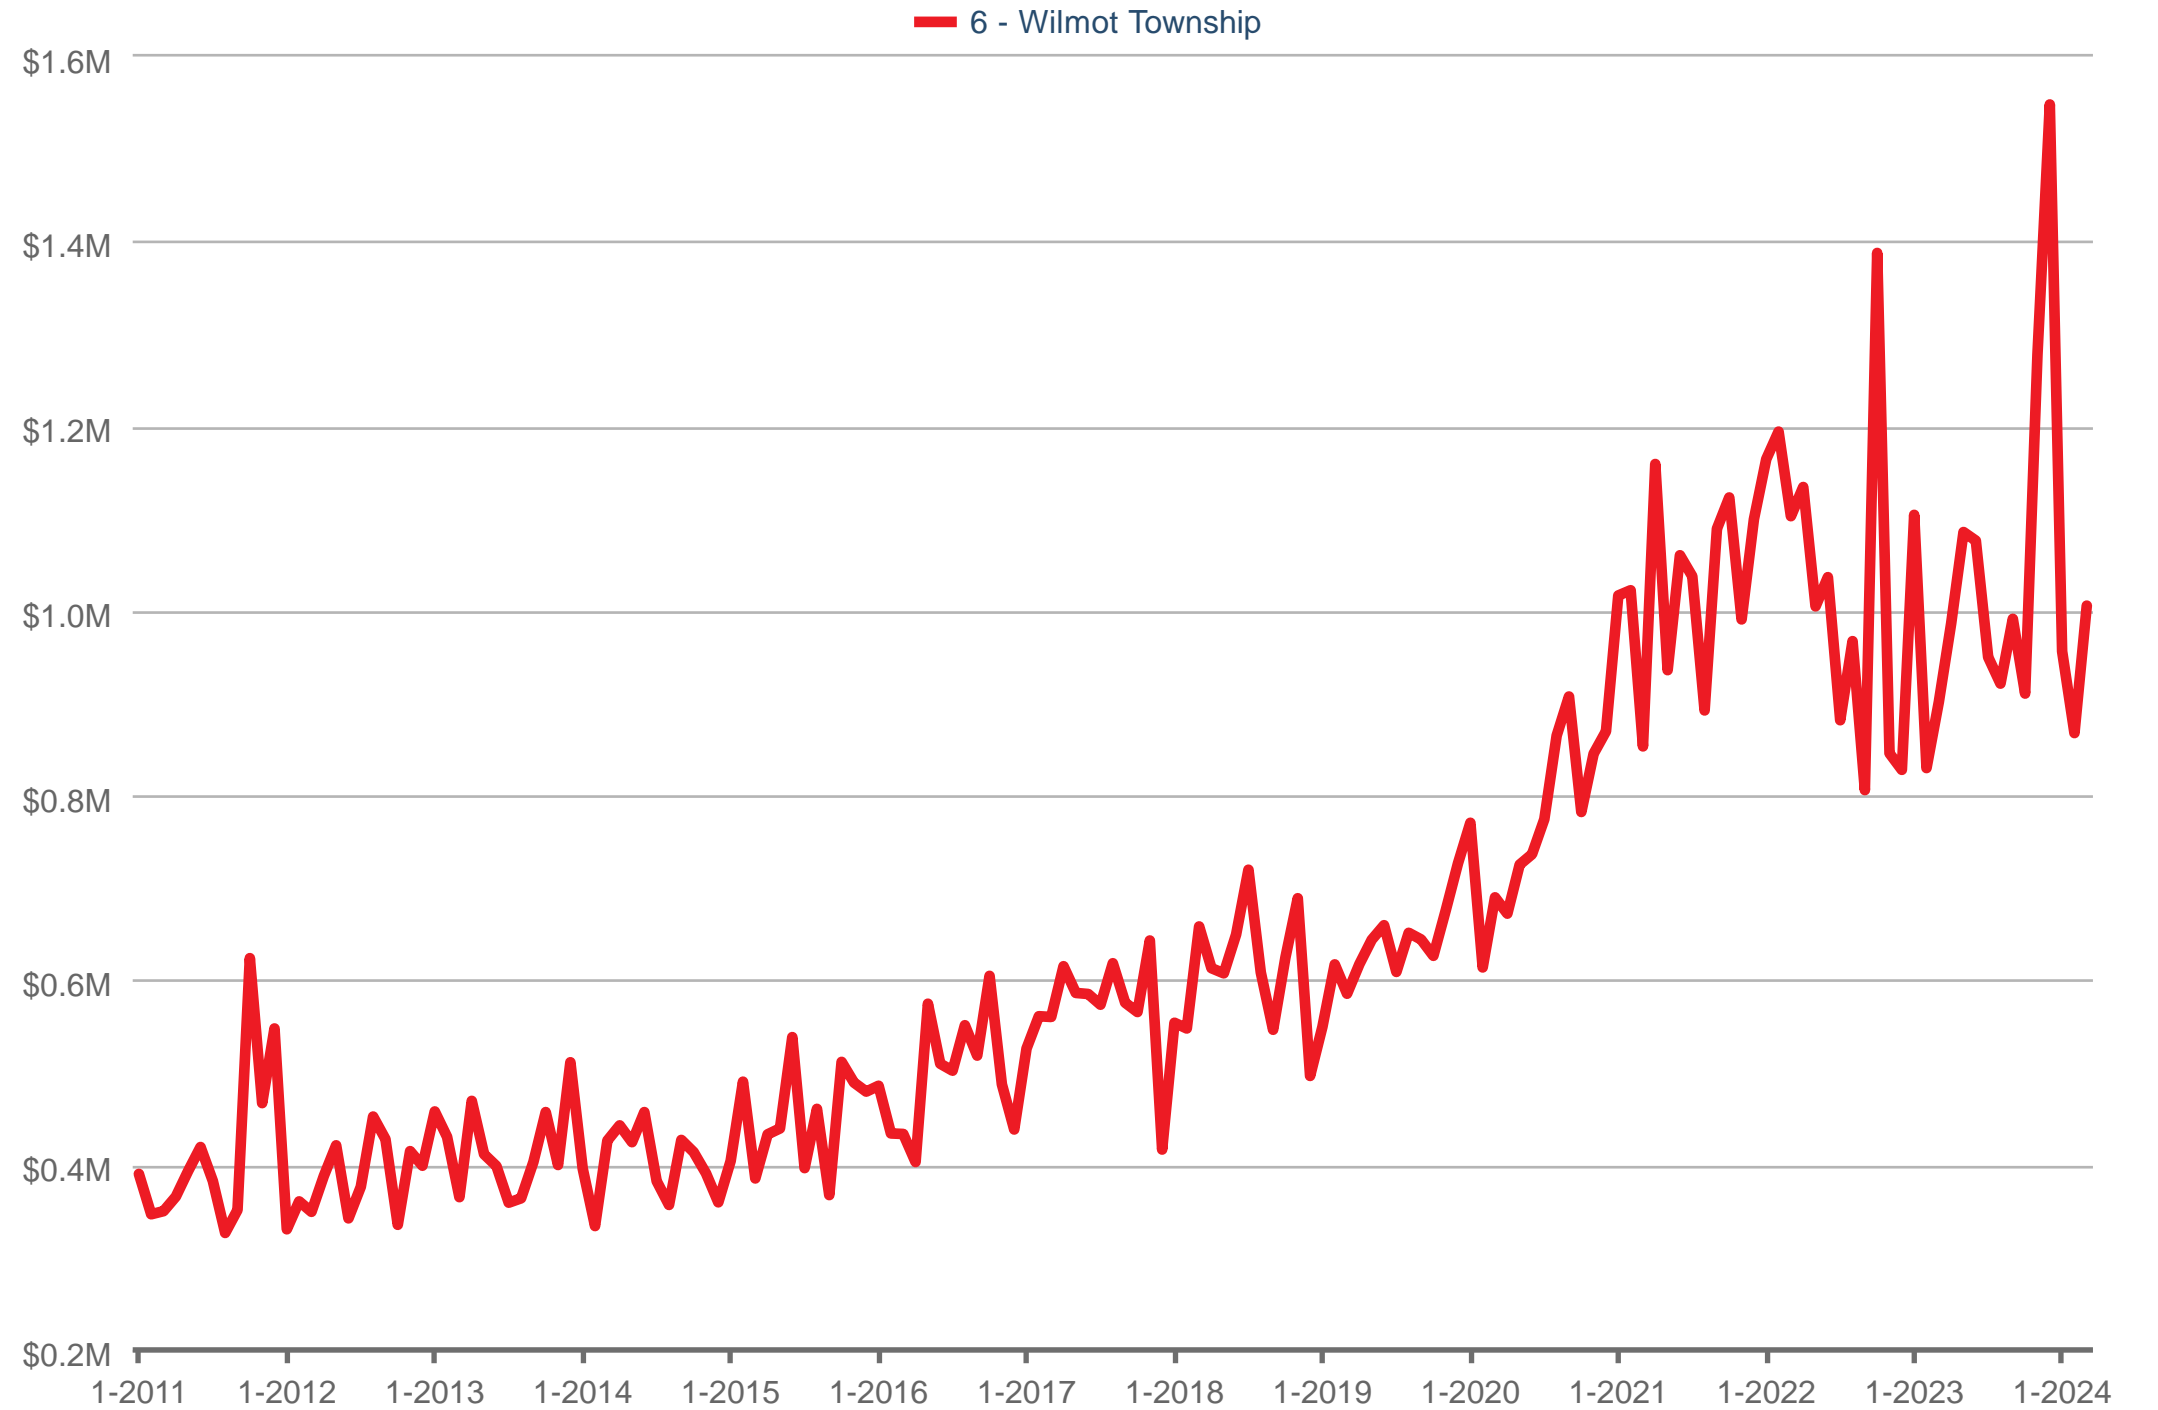

Average Sales Price

6 - Wilmot Township: Single Family

Each data point is one month of activity. Data is from April 23, 2024.