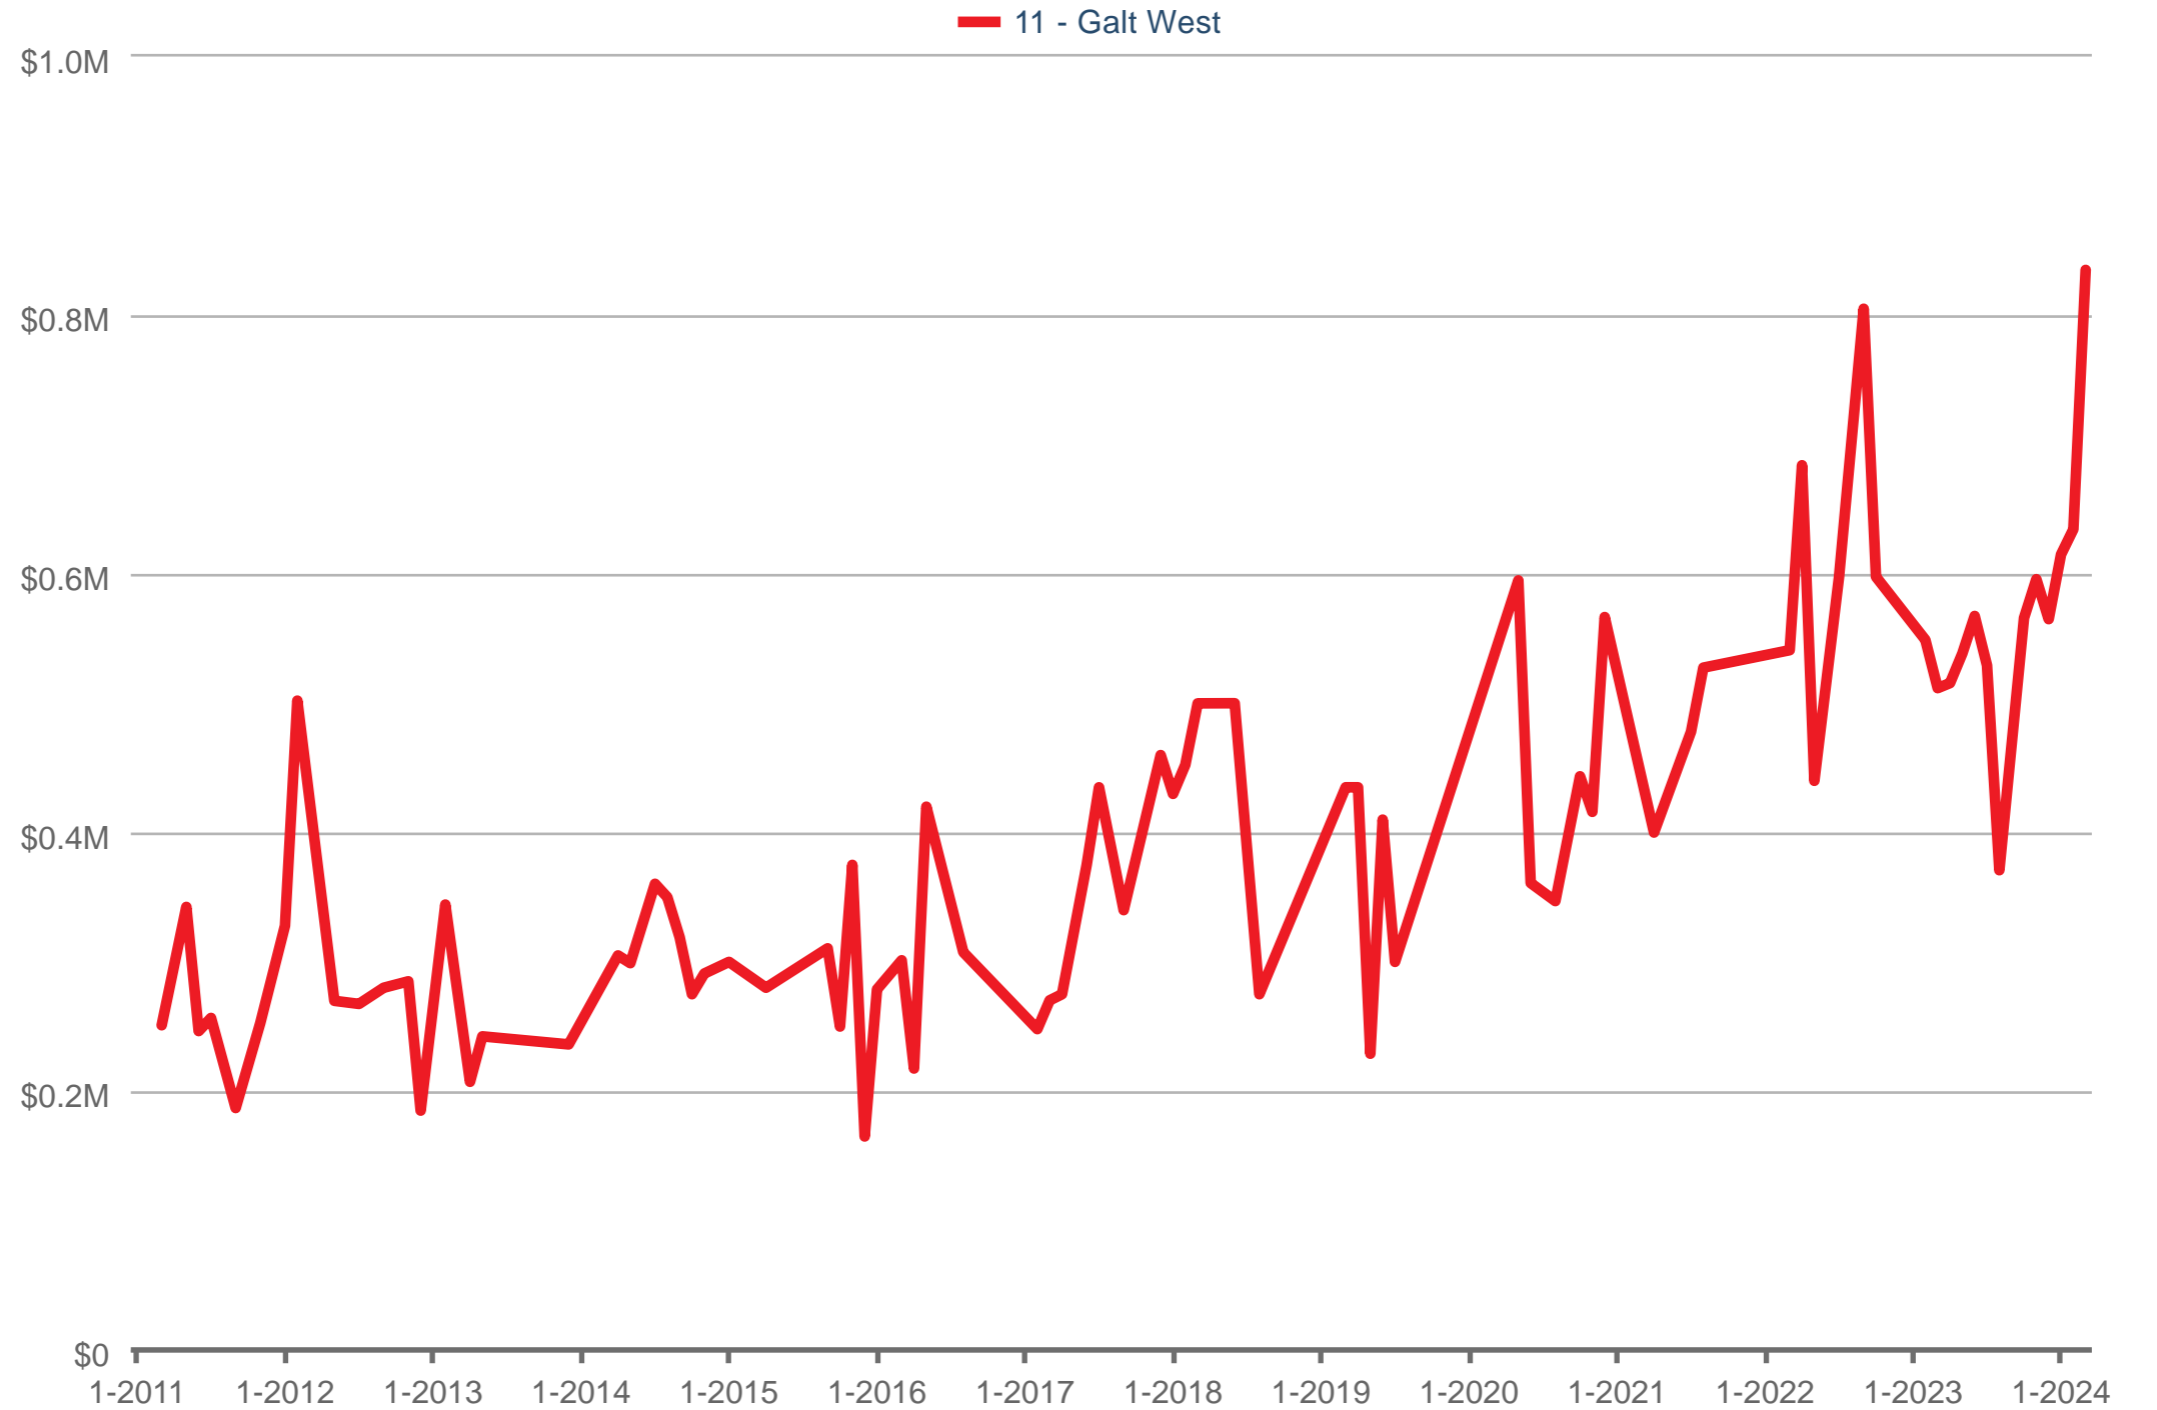

Average Sales Price

Each data point is one month of activity. Data is from April 20, 2024.

All data from ITSO. InfoSparks © 2024 ShowingTime.