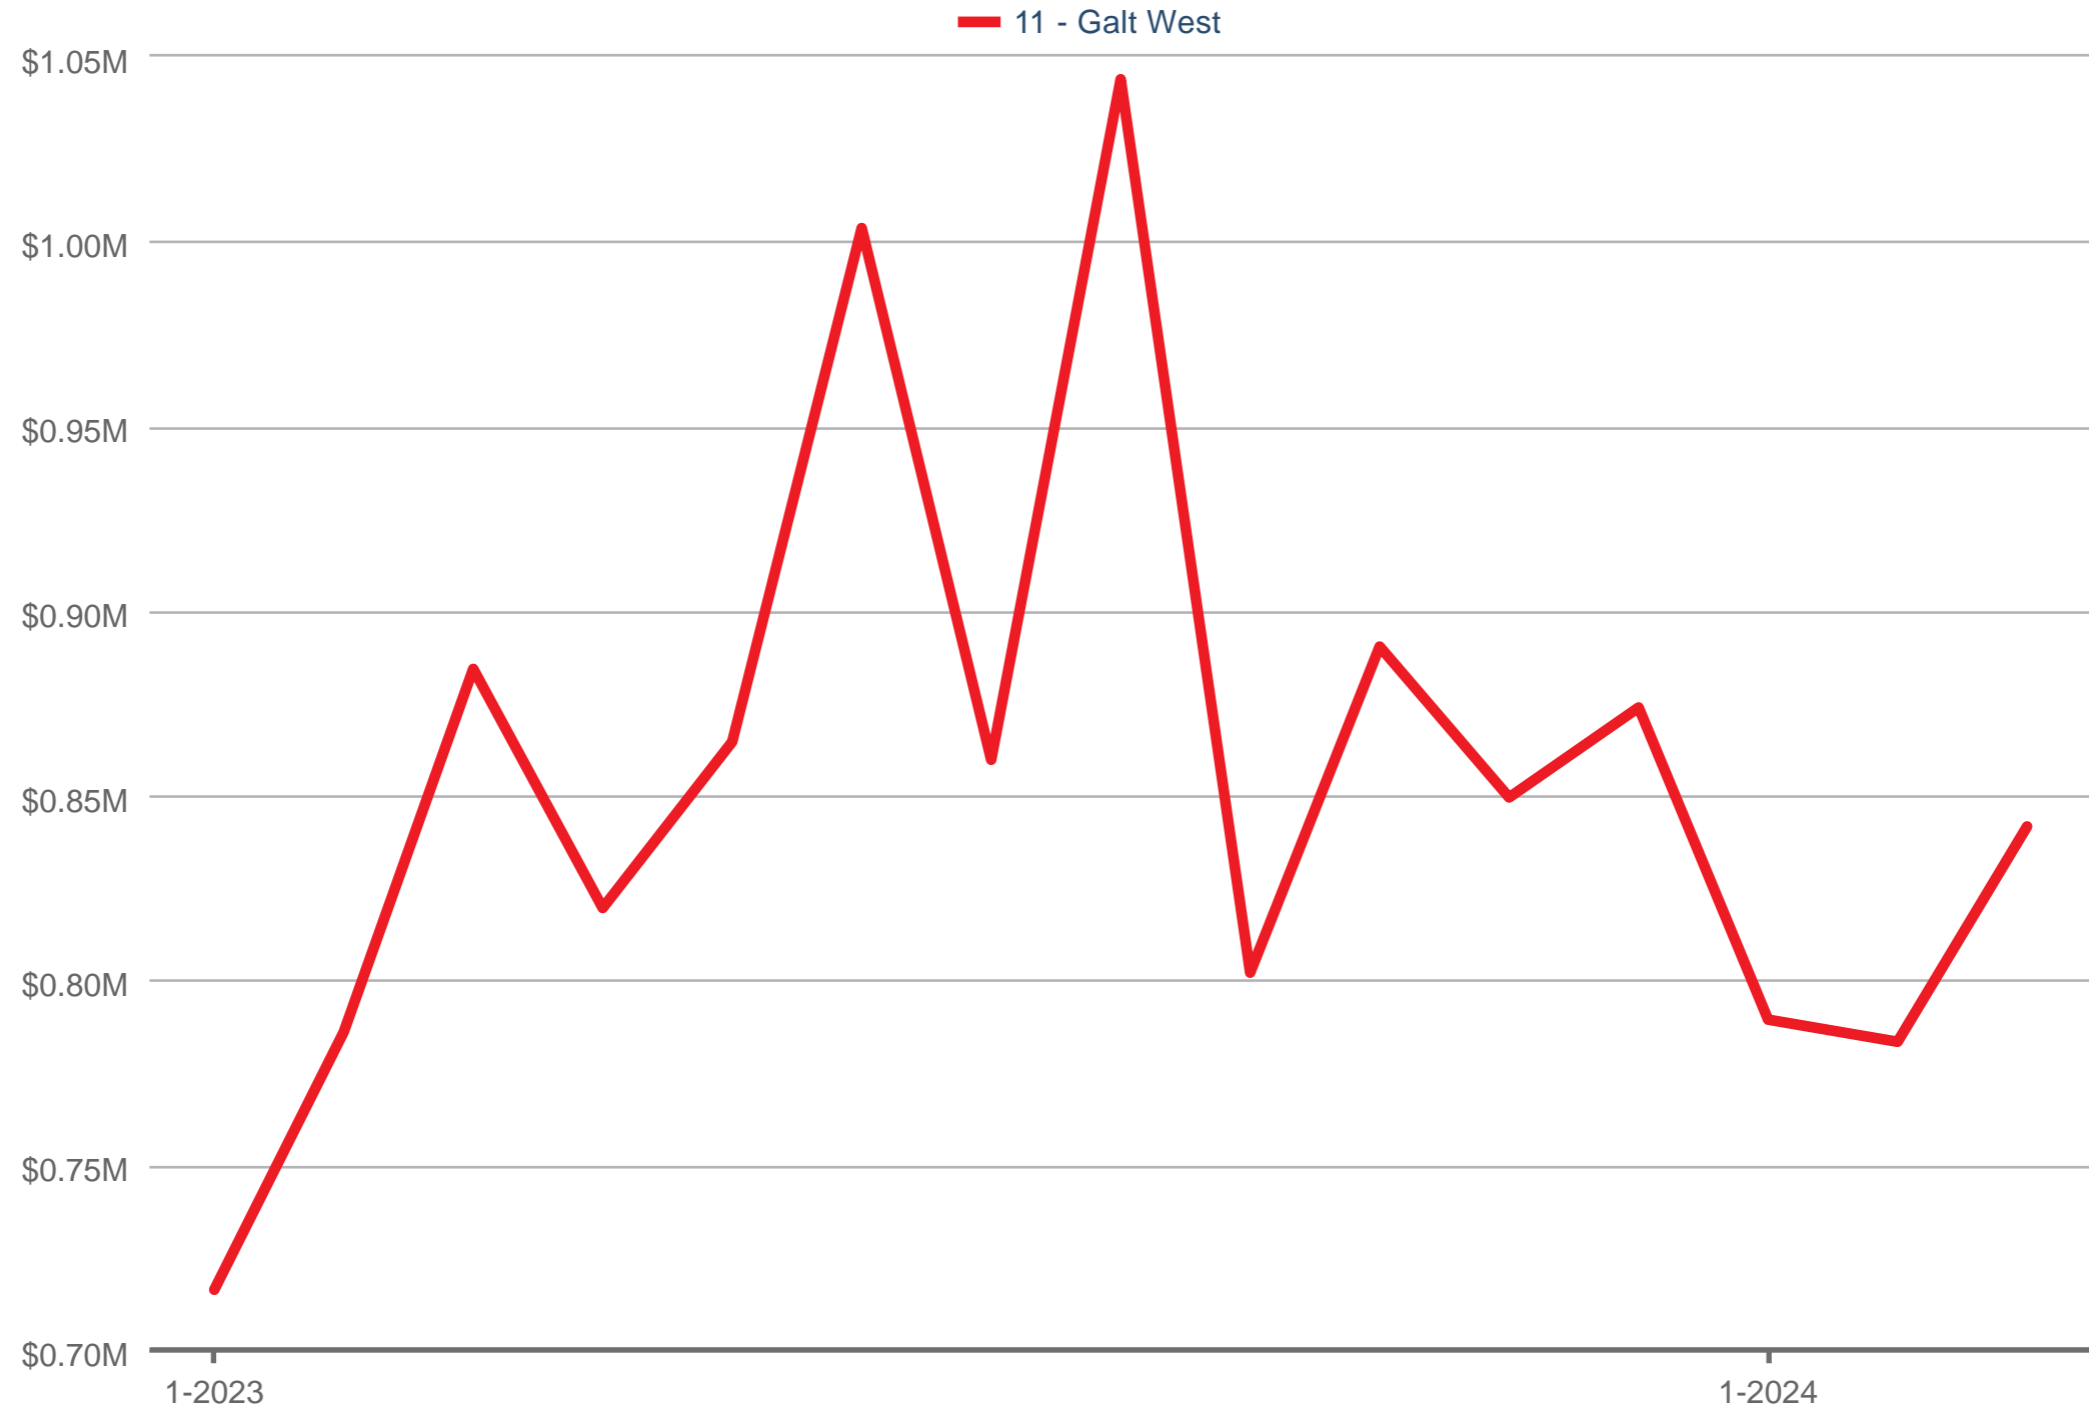

Average Sales Price

11 - Galt West: Single Family

Each data point is one month of activity. Data is from April 23, 2024.