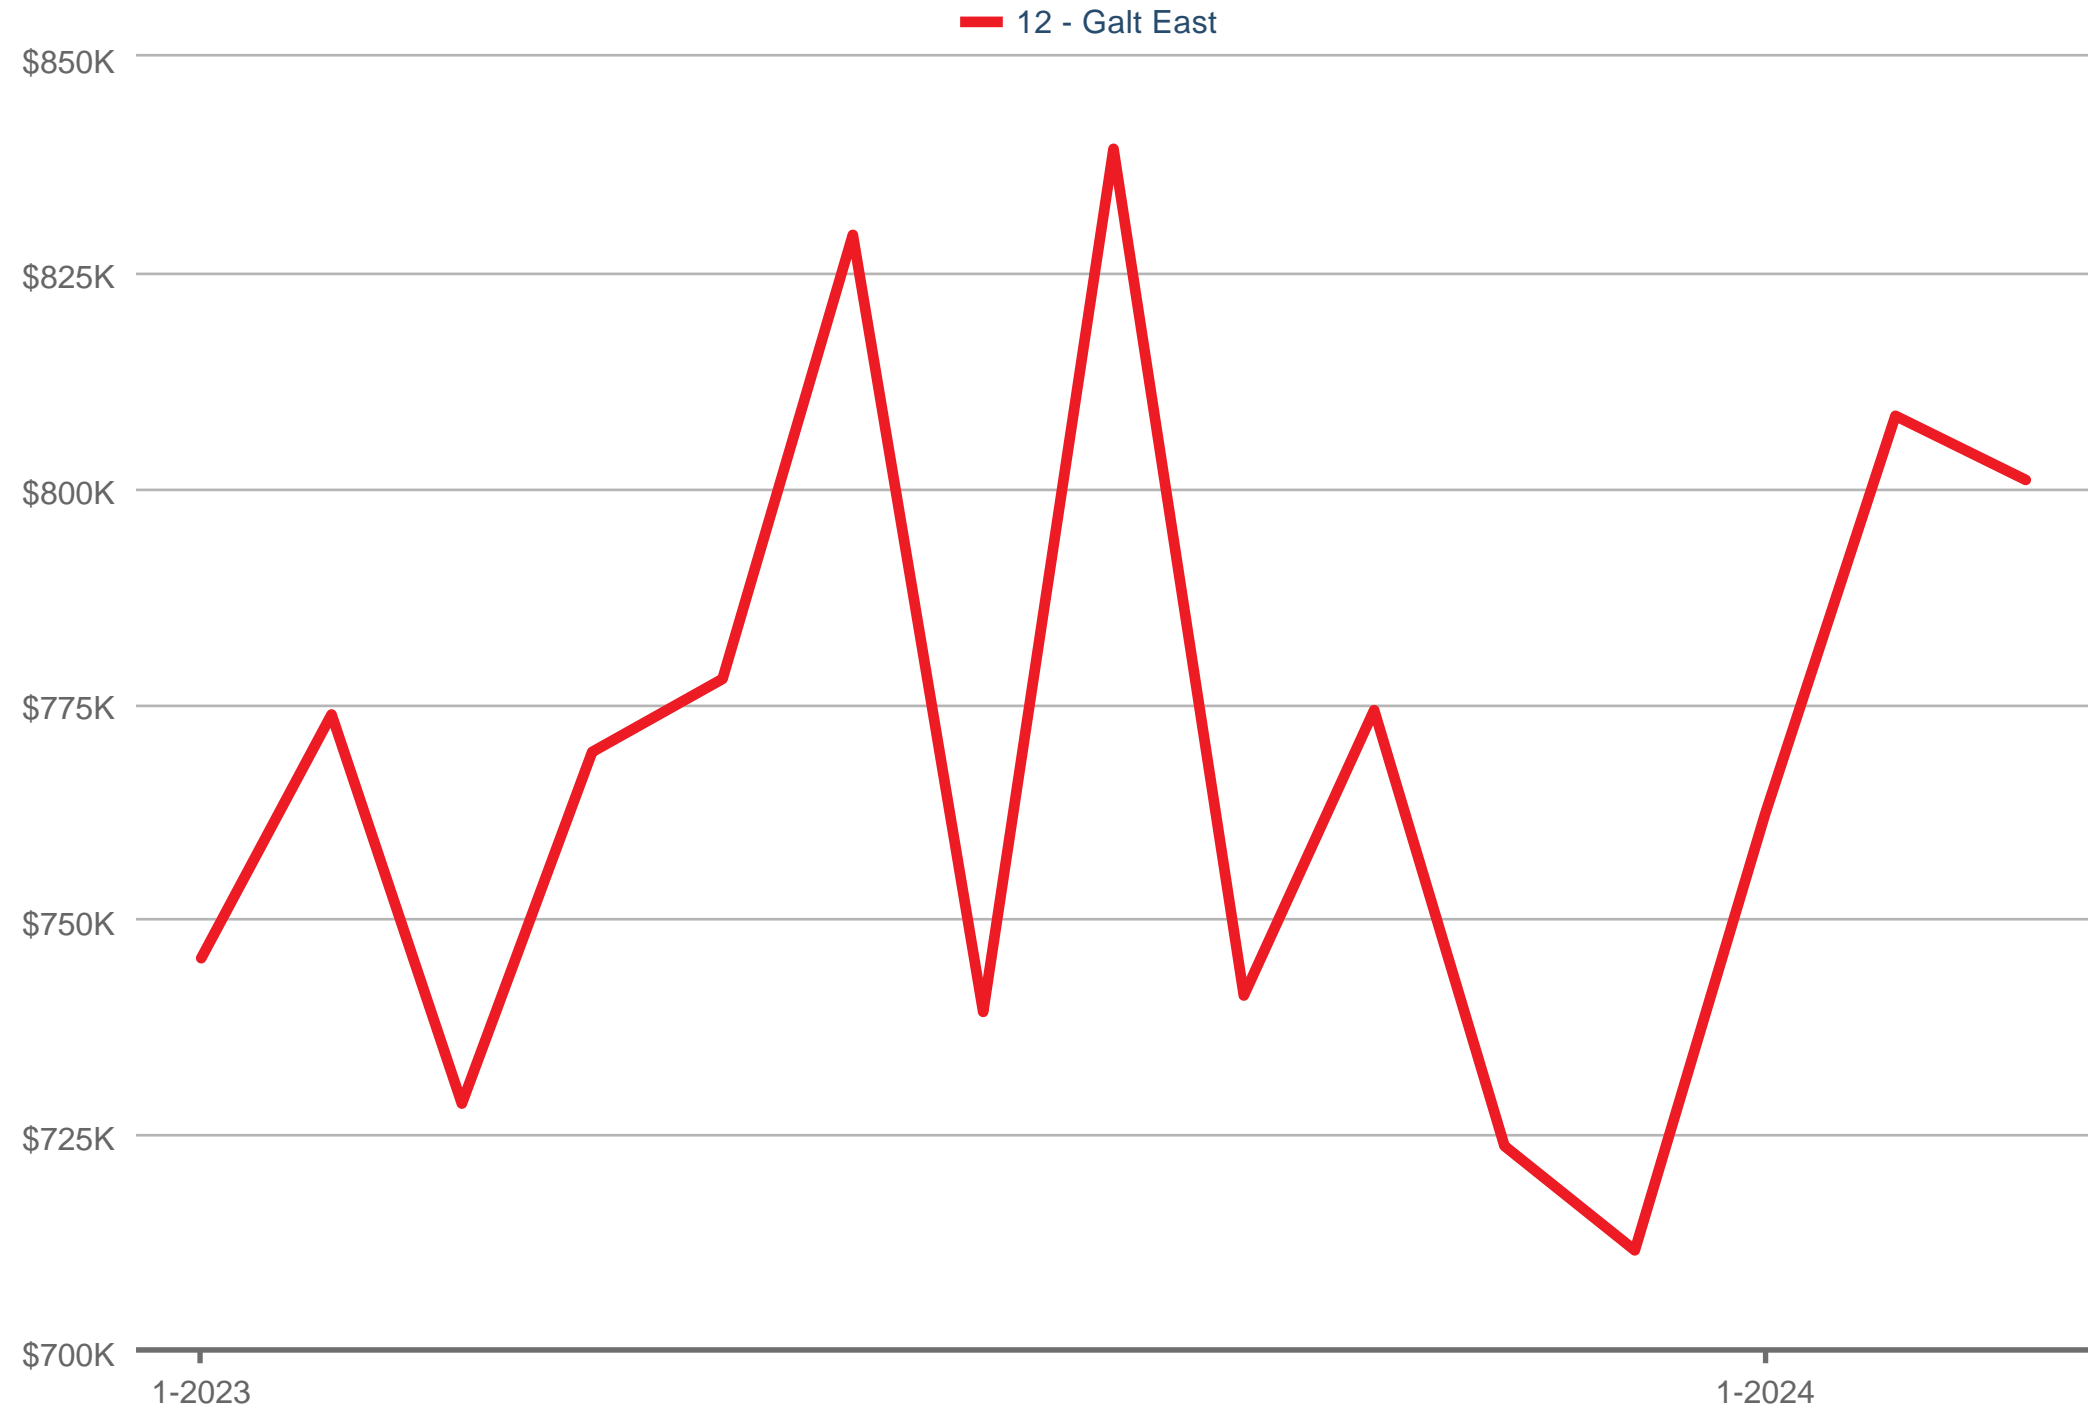

### Average Sales Price

12 - Galt East: Single Family

Each data point is one month of activity. Data is from April 26, 2024.