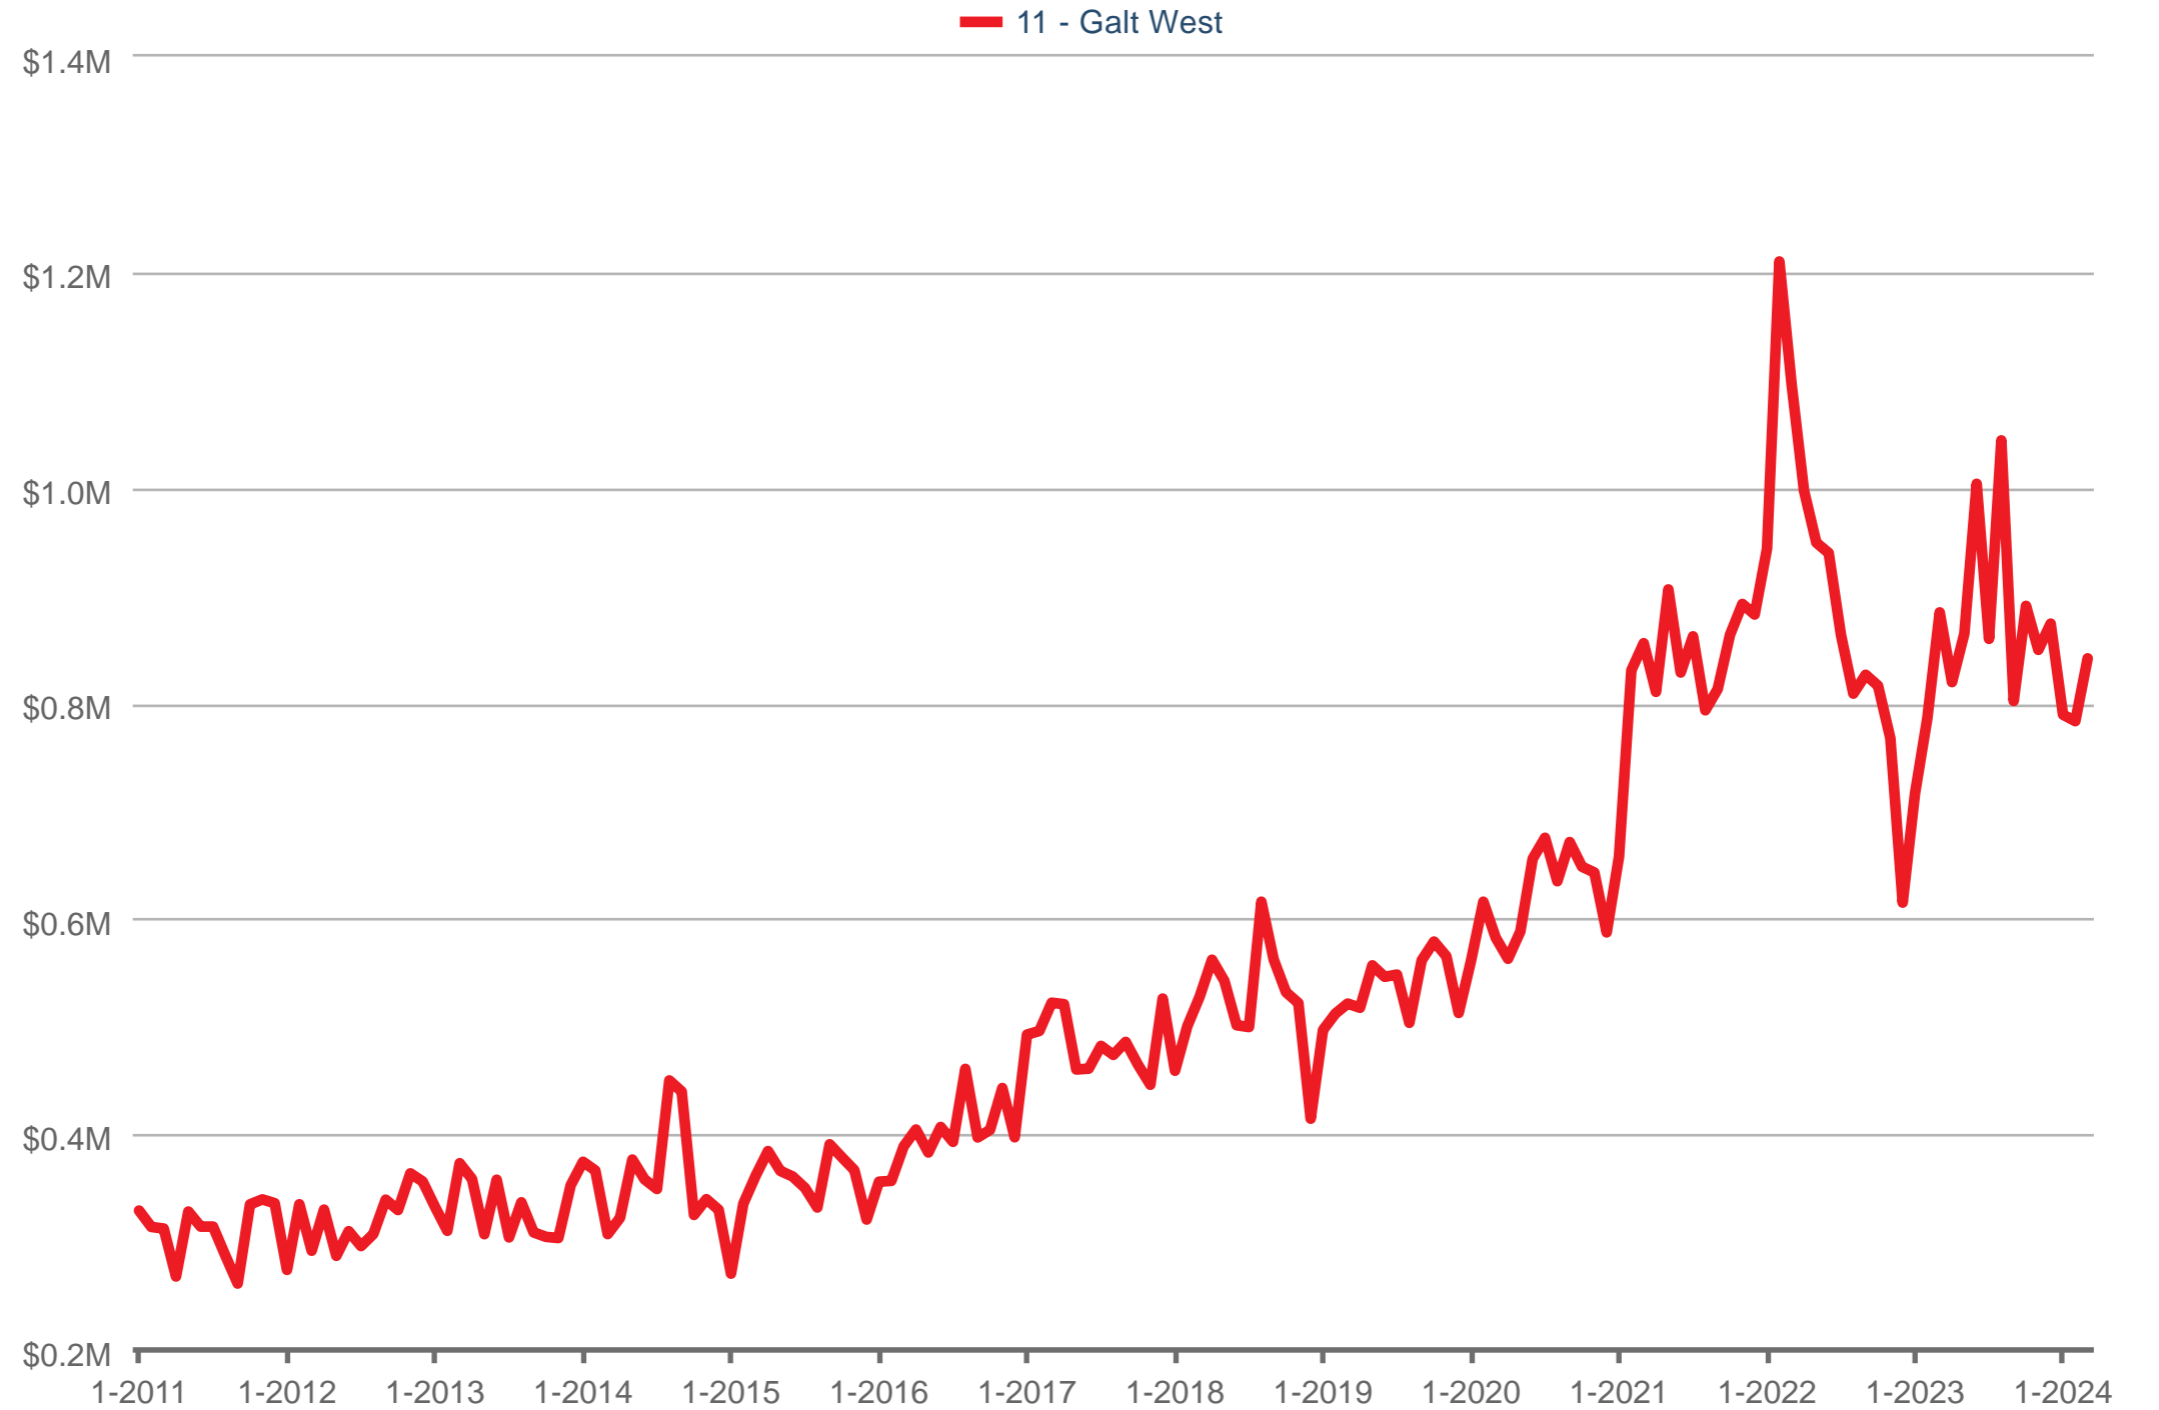

### Average Sales Price

11 - Galt West: Single Family

Each data point is one month of activity. Data is from April 24, 2024.