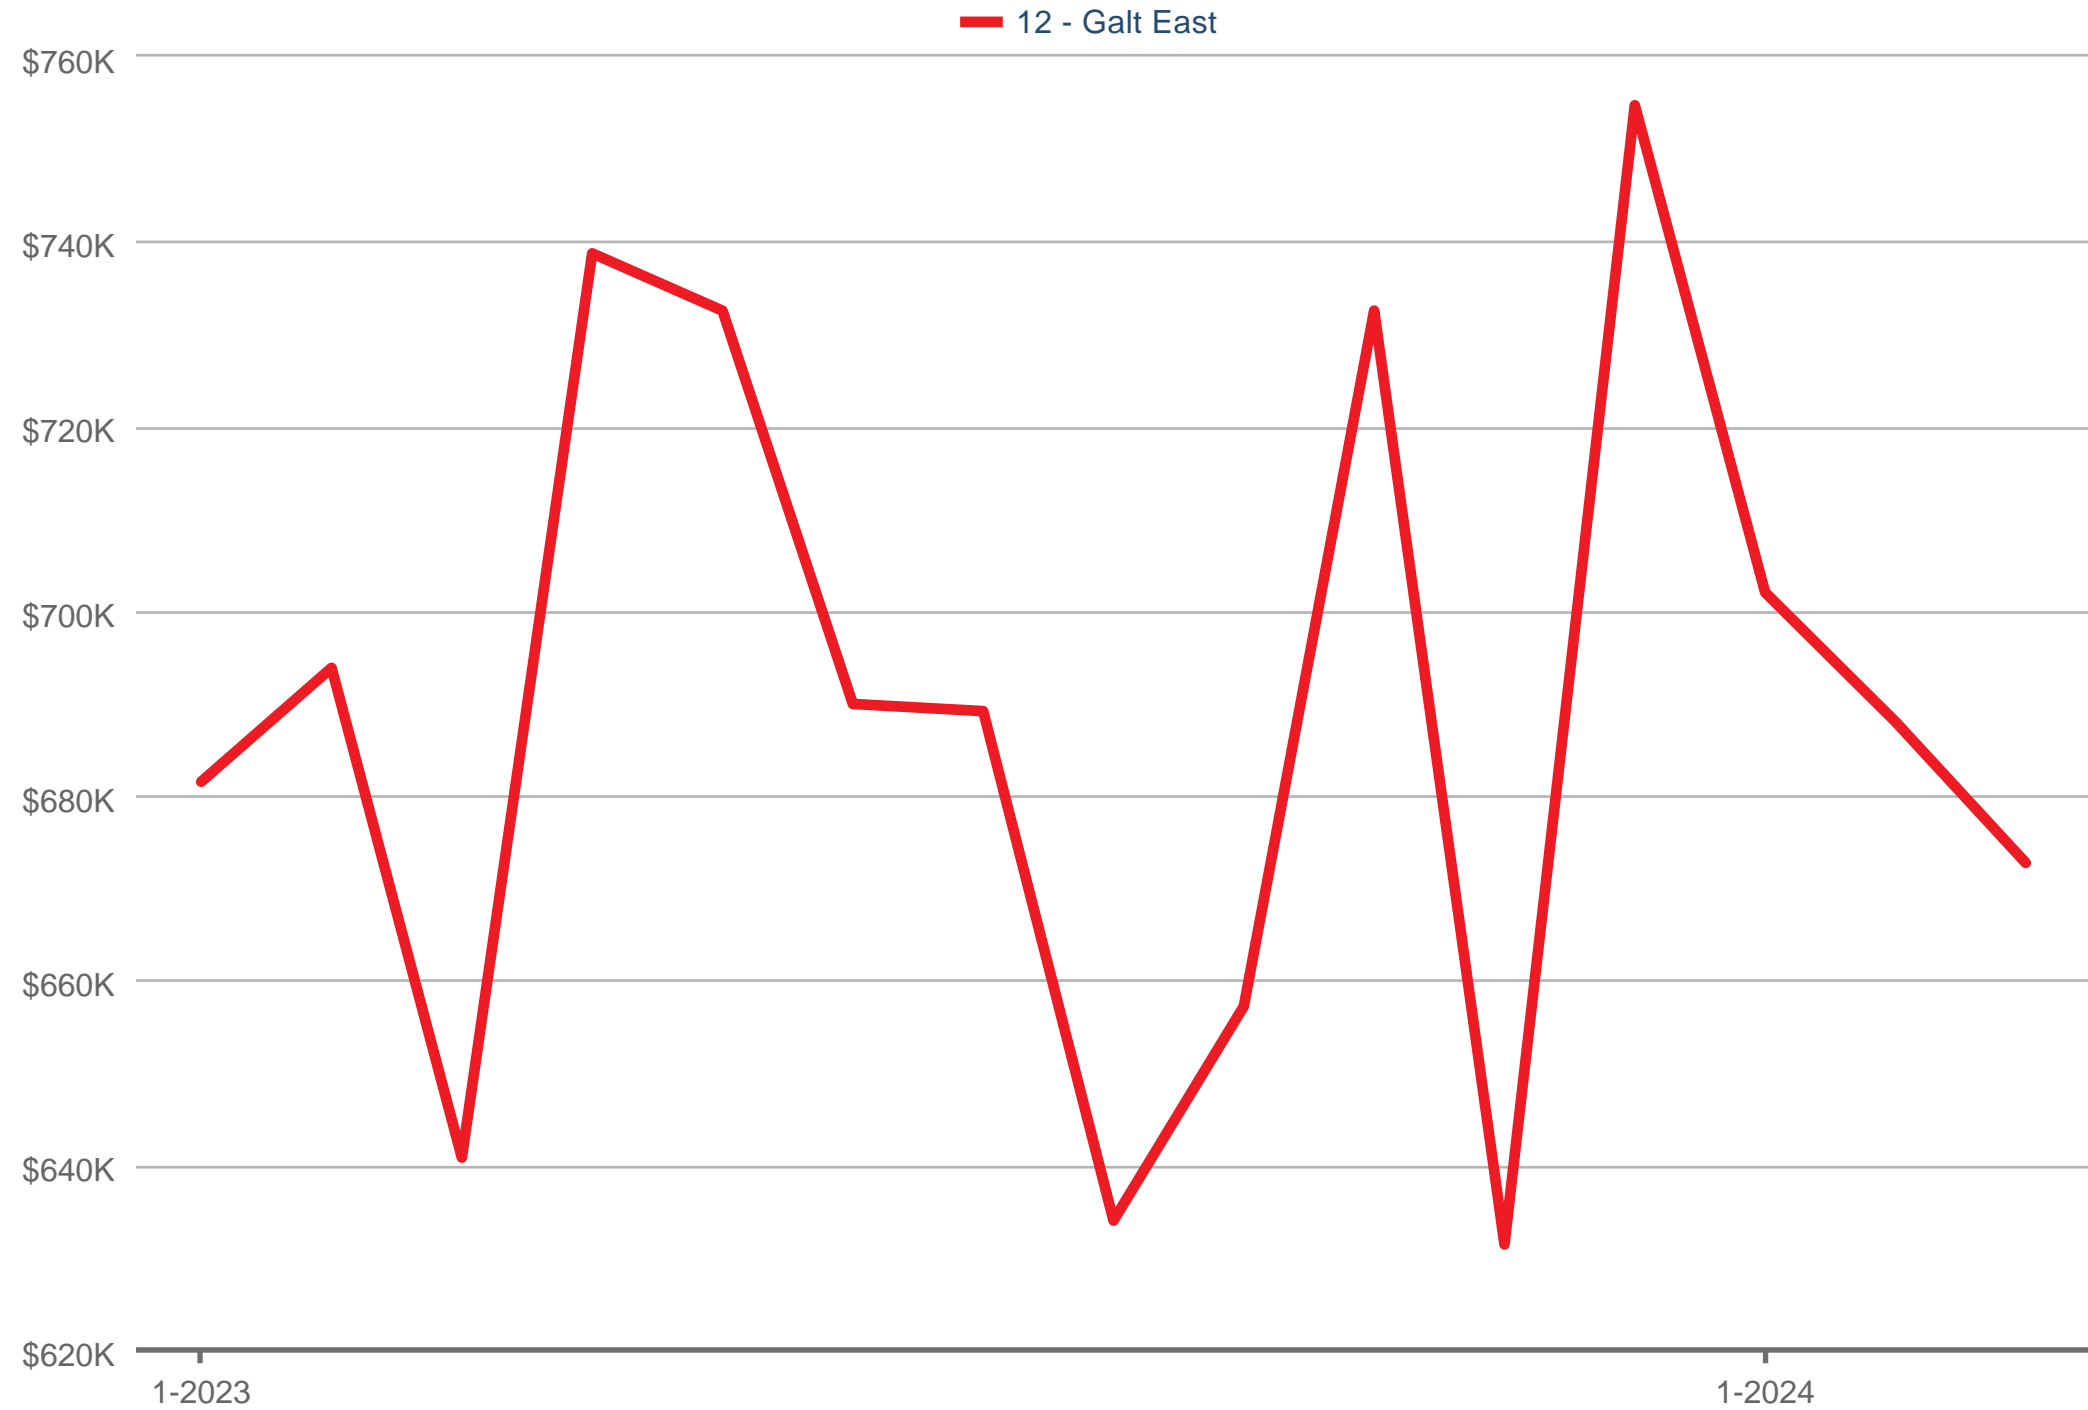

### Average Sales Price

12 - Galt East: Townhouse

Each data point is one month of activity. Data is from April 25, 2024.