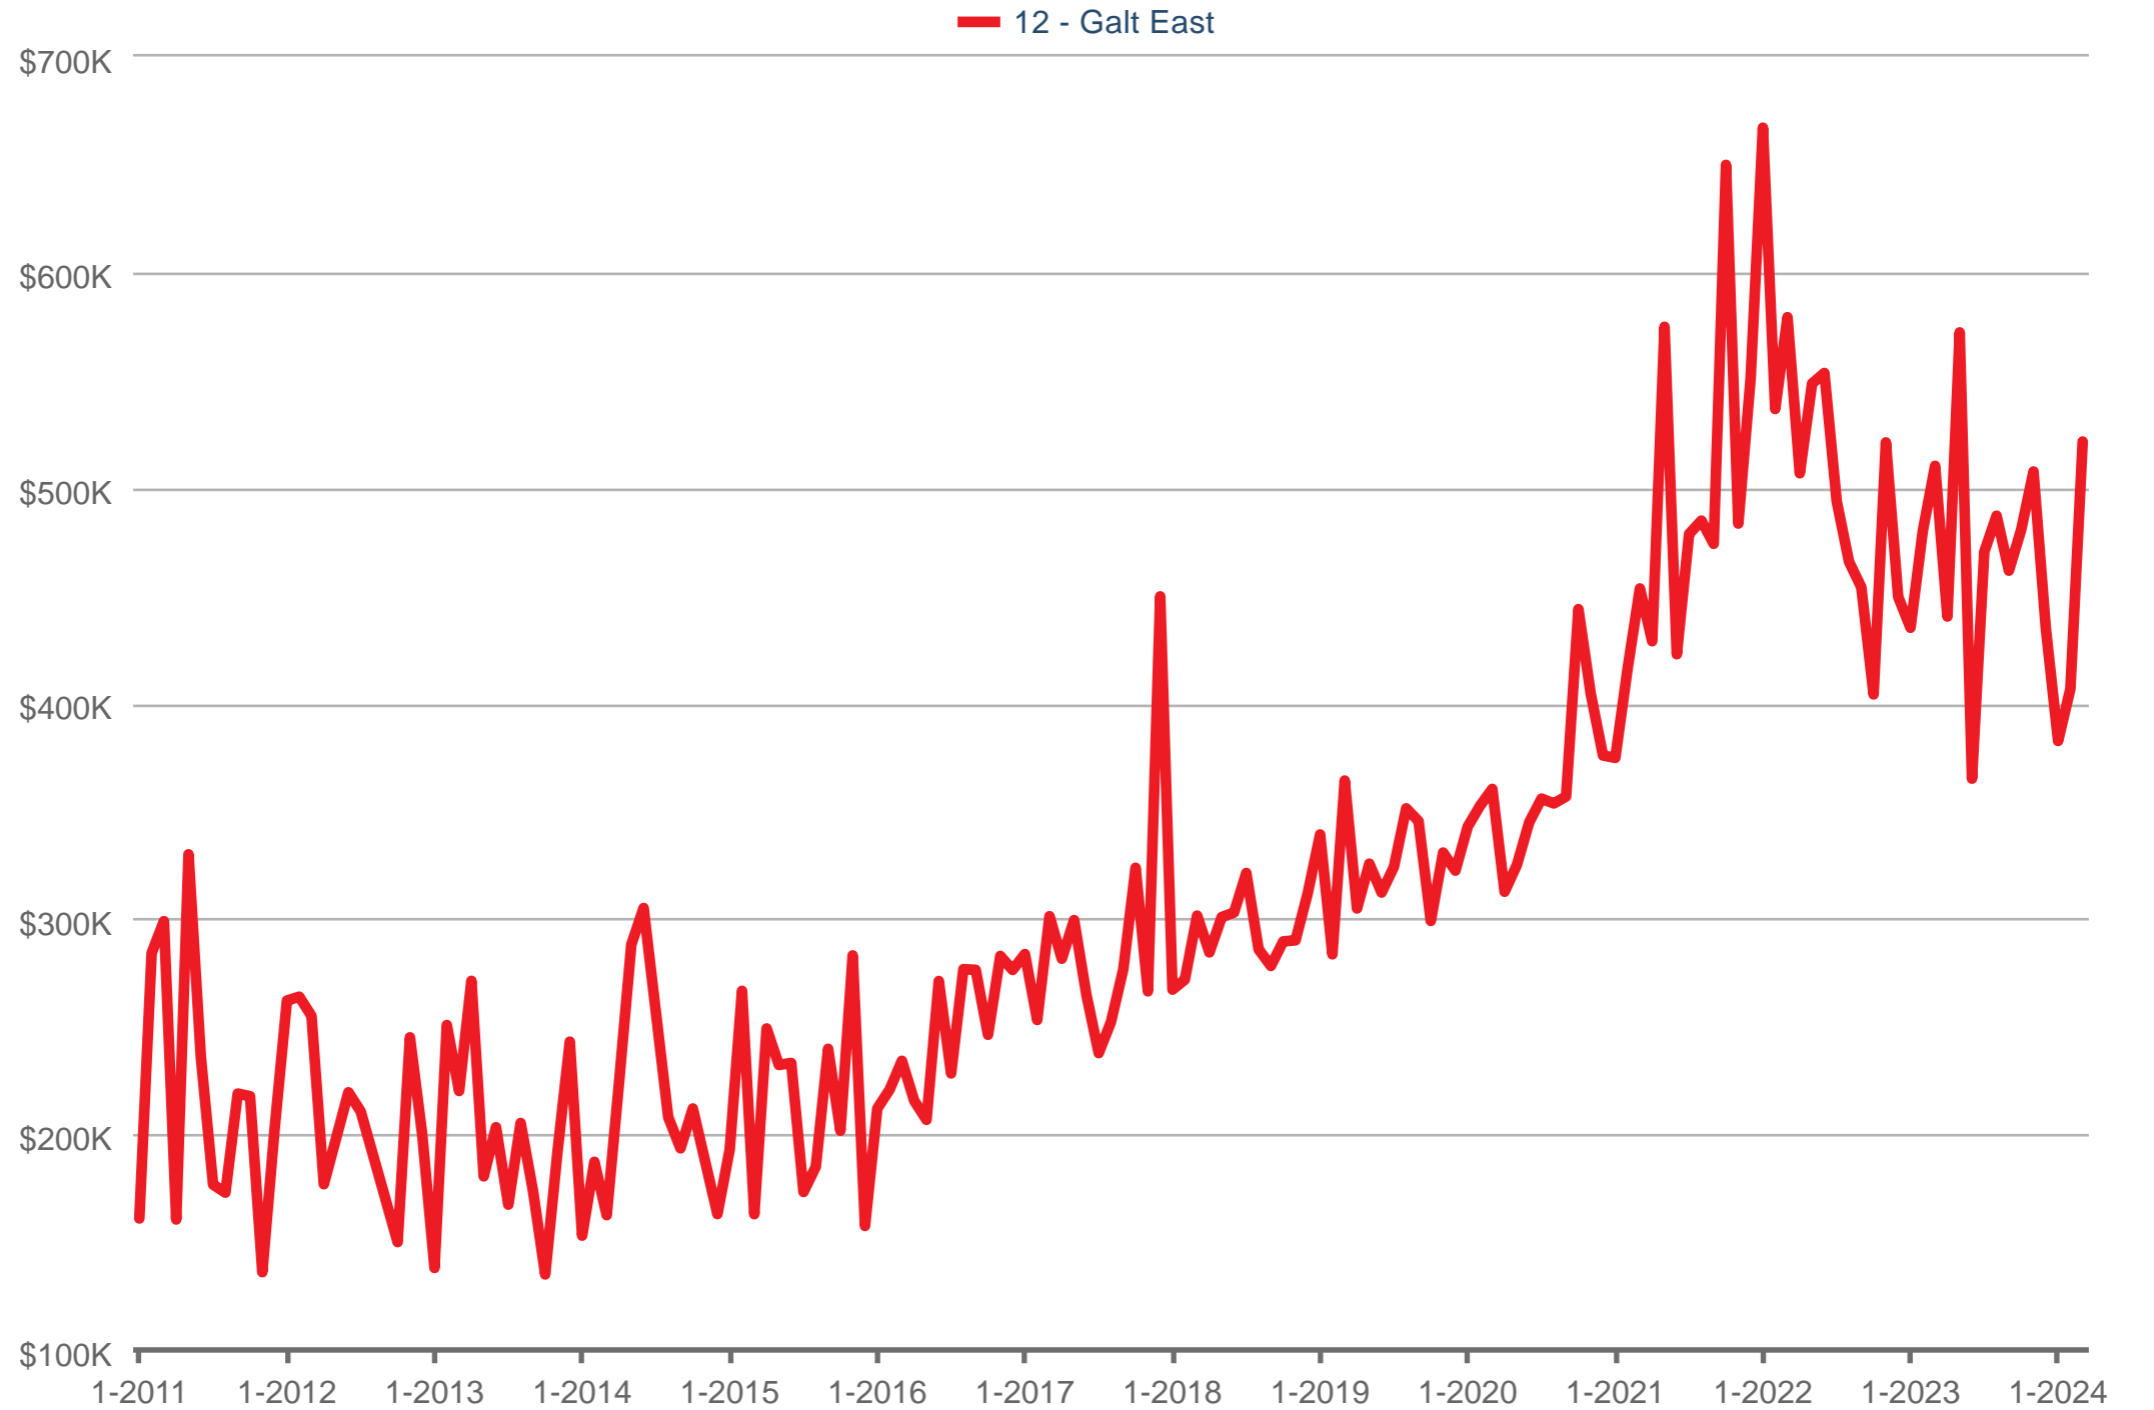

Average Sales Price

12 - Galt East: Condo

Each data point is one month of activity. Data is from April 27, 2024.