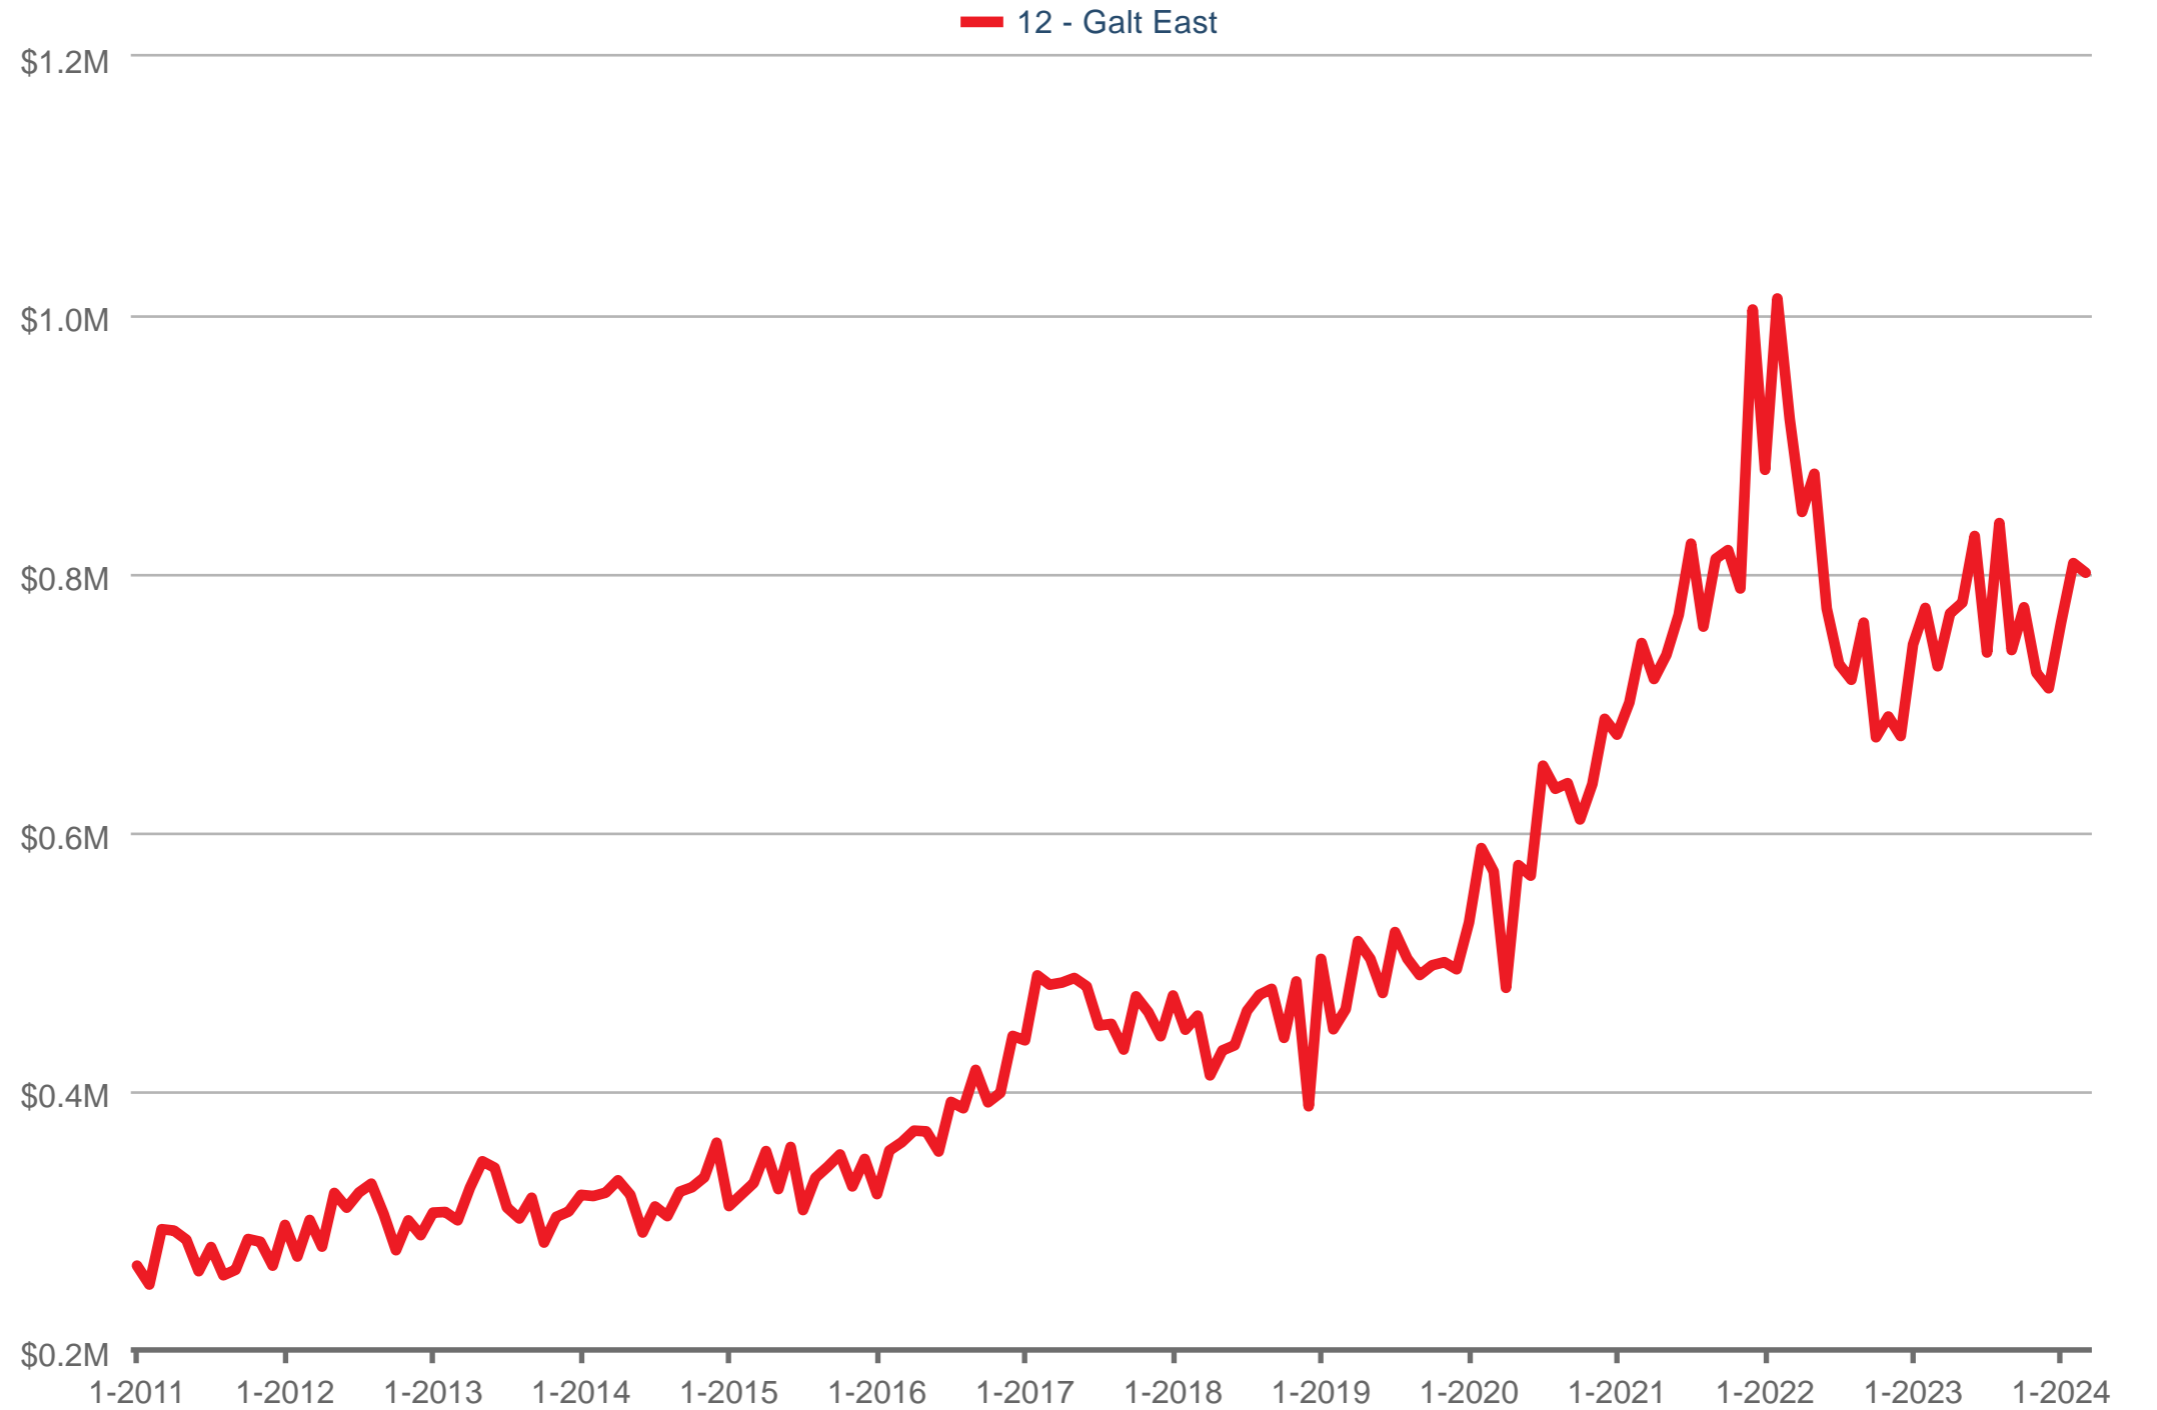

Average Sales Price

12 - Galt East: Single Family

Each data point is one month of activity. Data is from April 26, 2024.