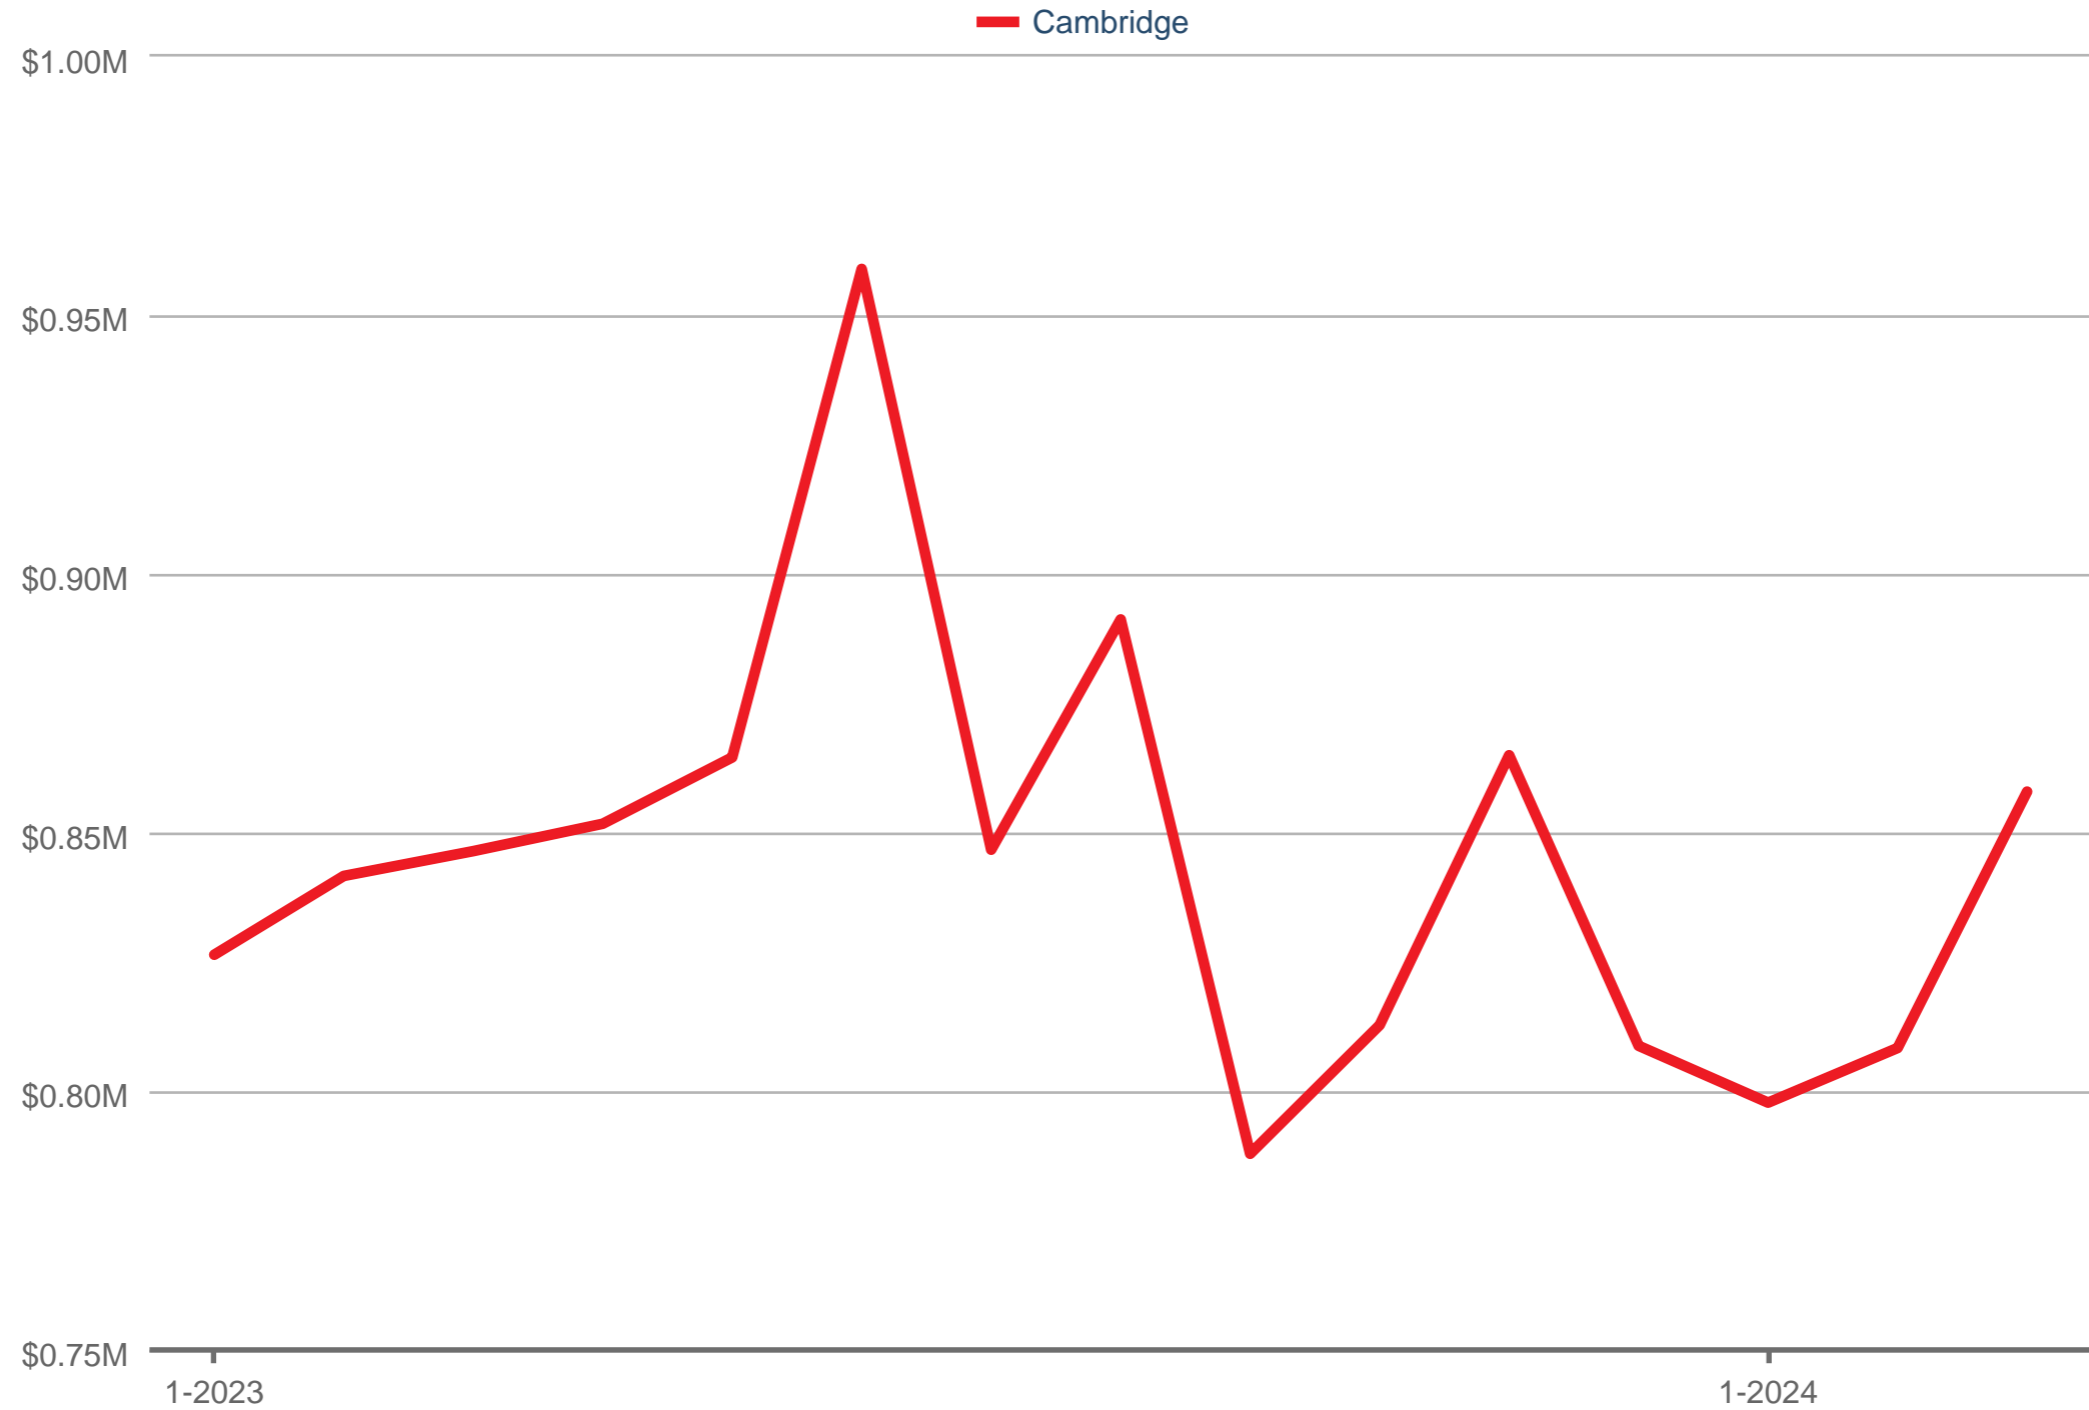

### Average Sales Price

Cambridge: Single Family

Each data point is one month of activity. Data is from April 26, 2024.