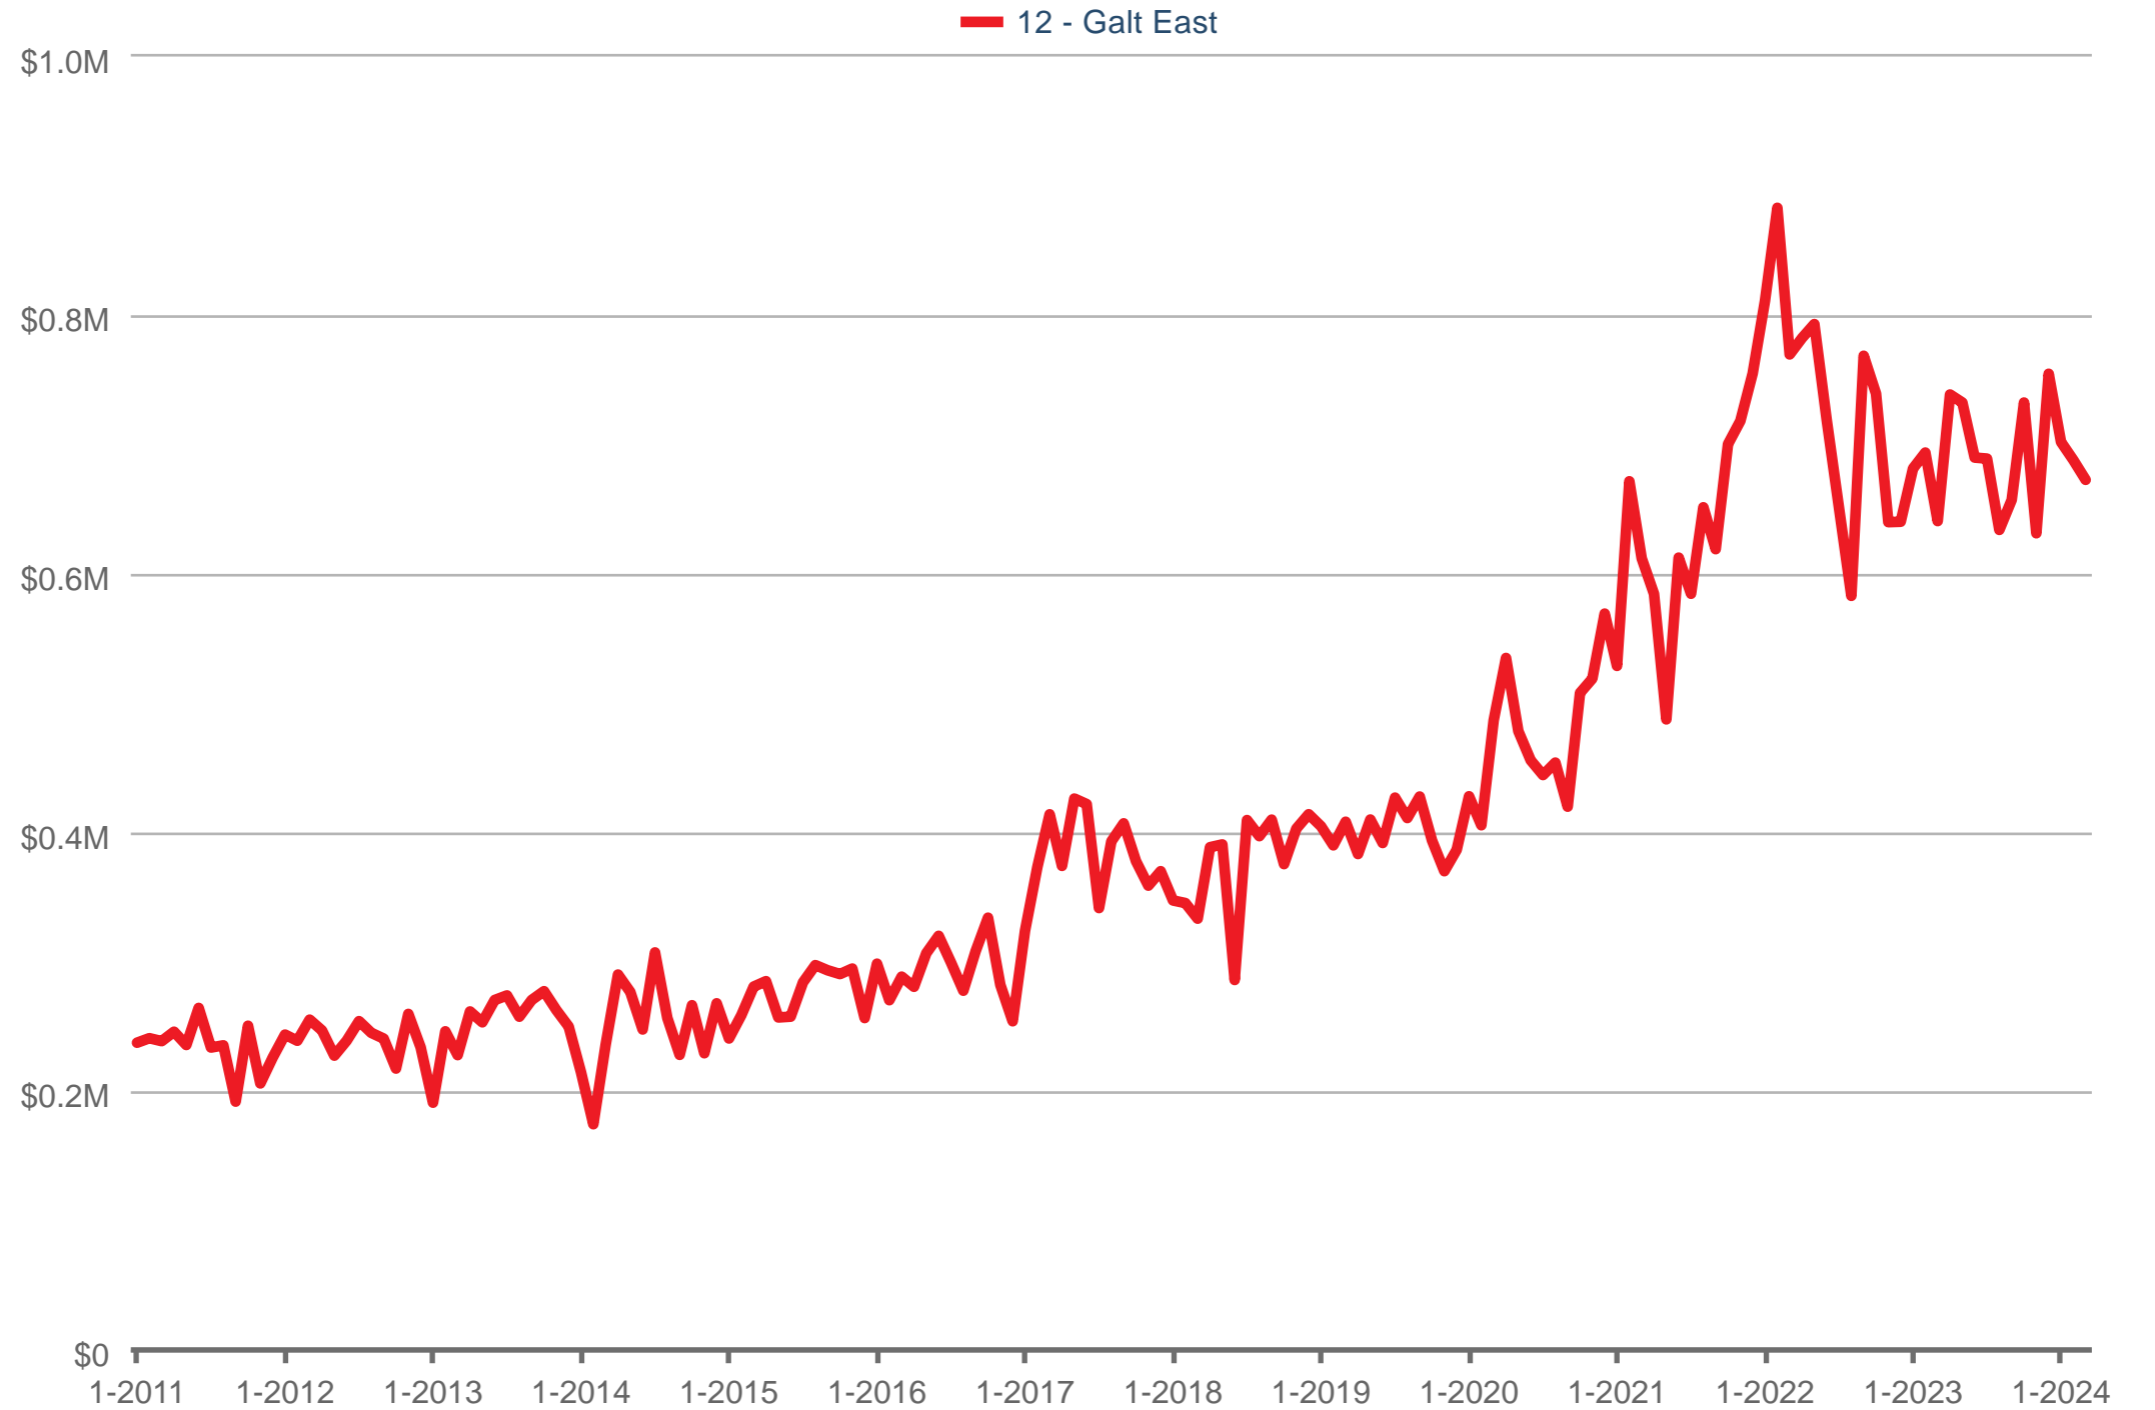

Average Sales Price

12 - Galt East: Townhouse

Each data point is one month of activity. Data is from April 25, 2024.