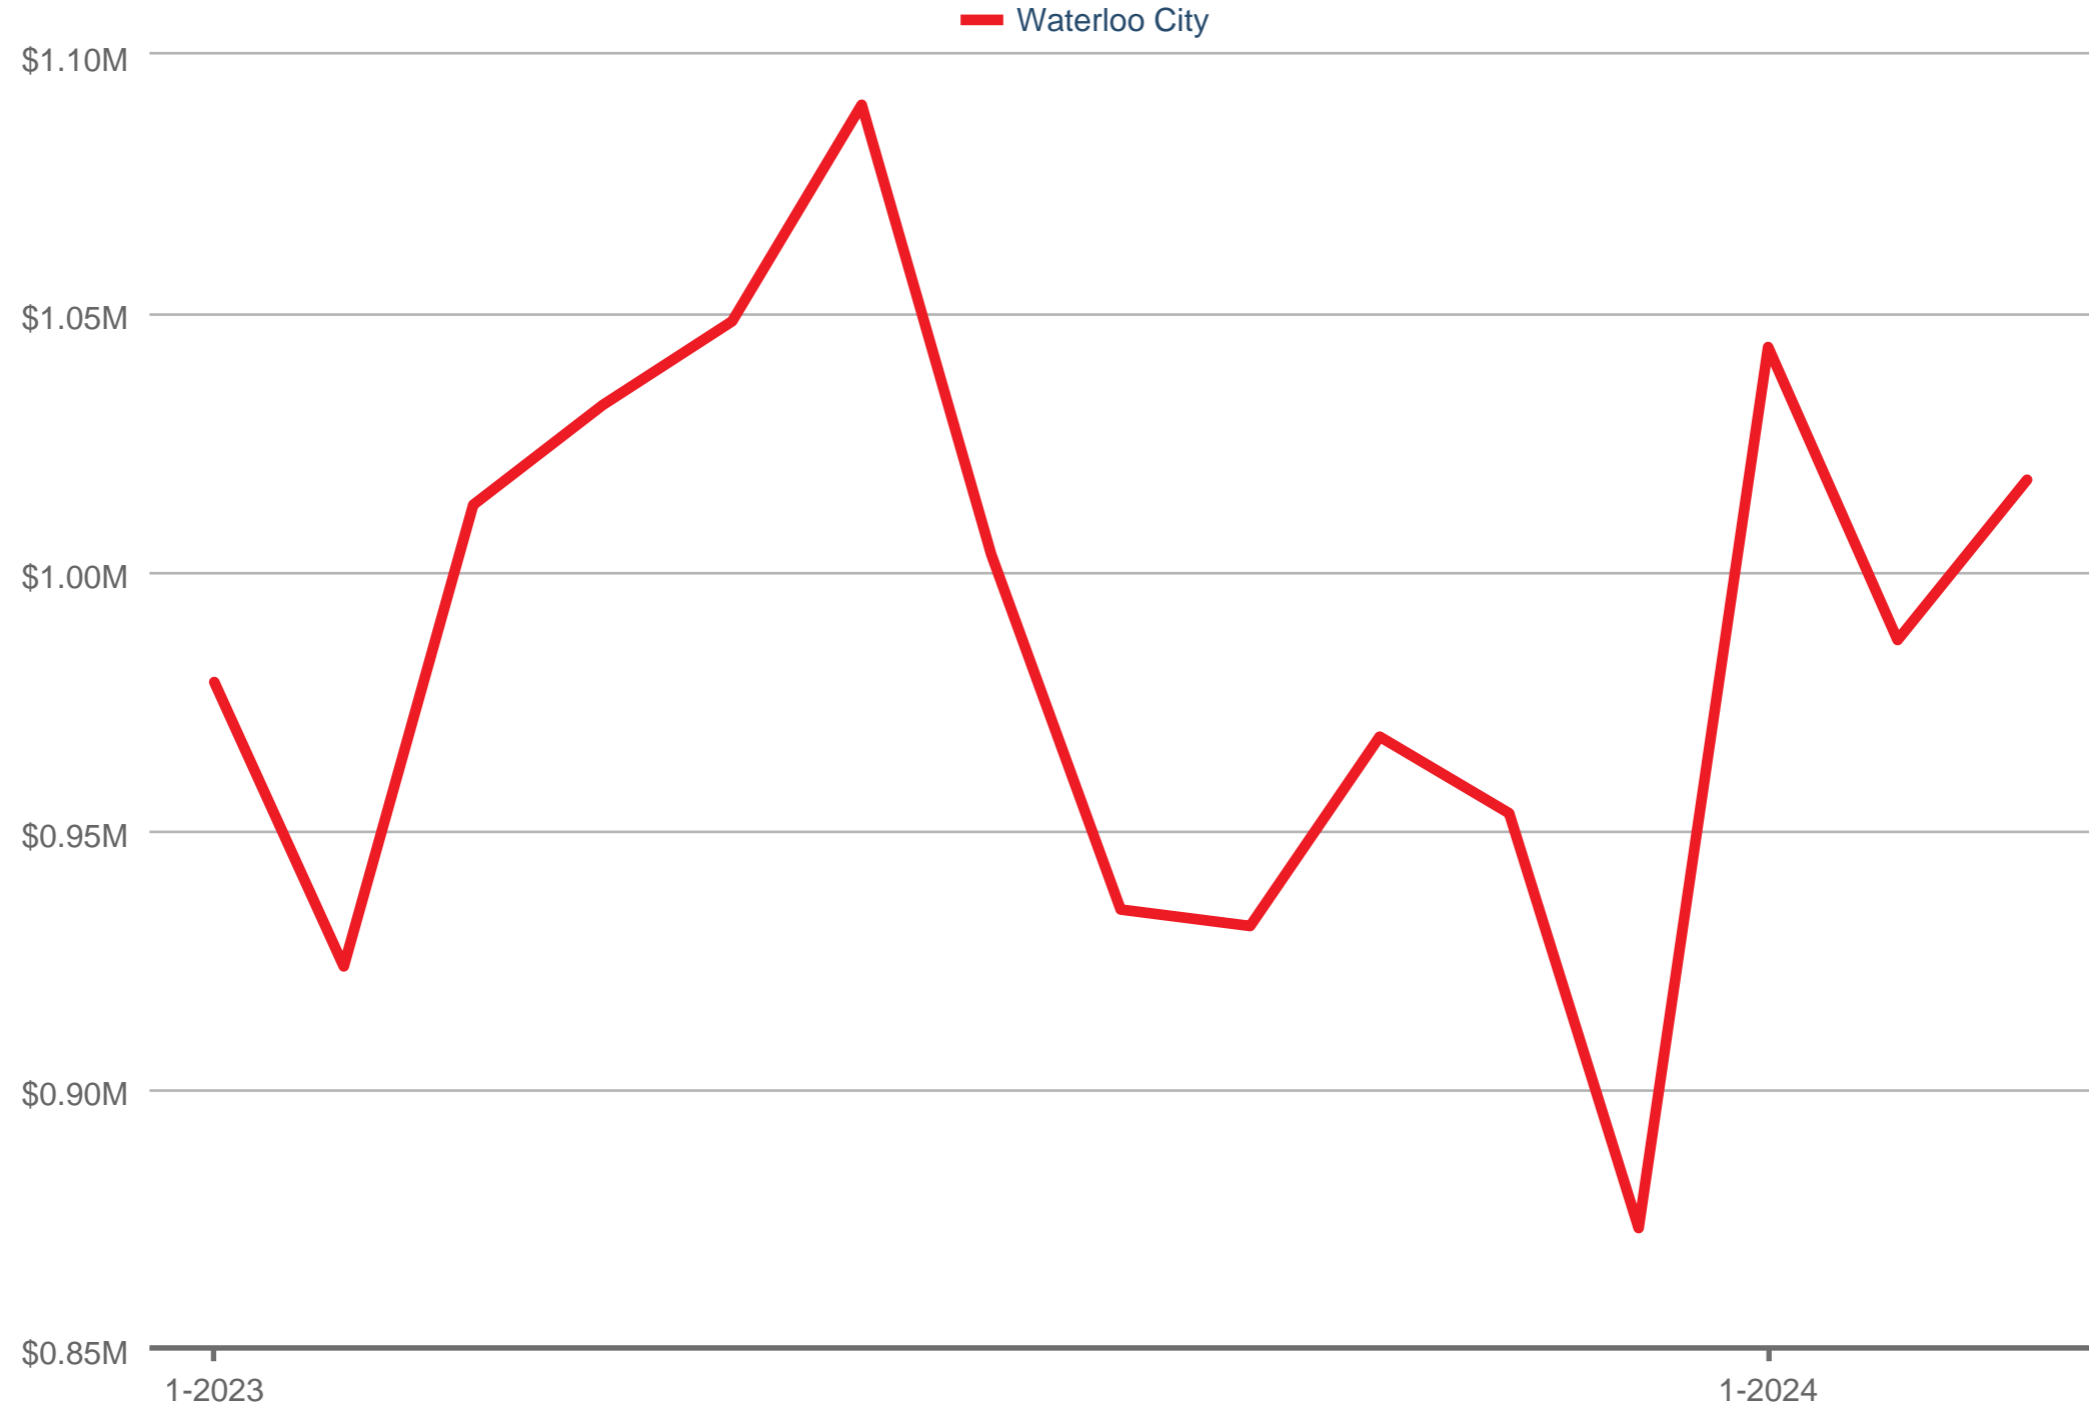

Average Sales Price

Waterloo City: Single Family

Each data point is one month of activity. Data is from April 25, 2024.