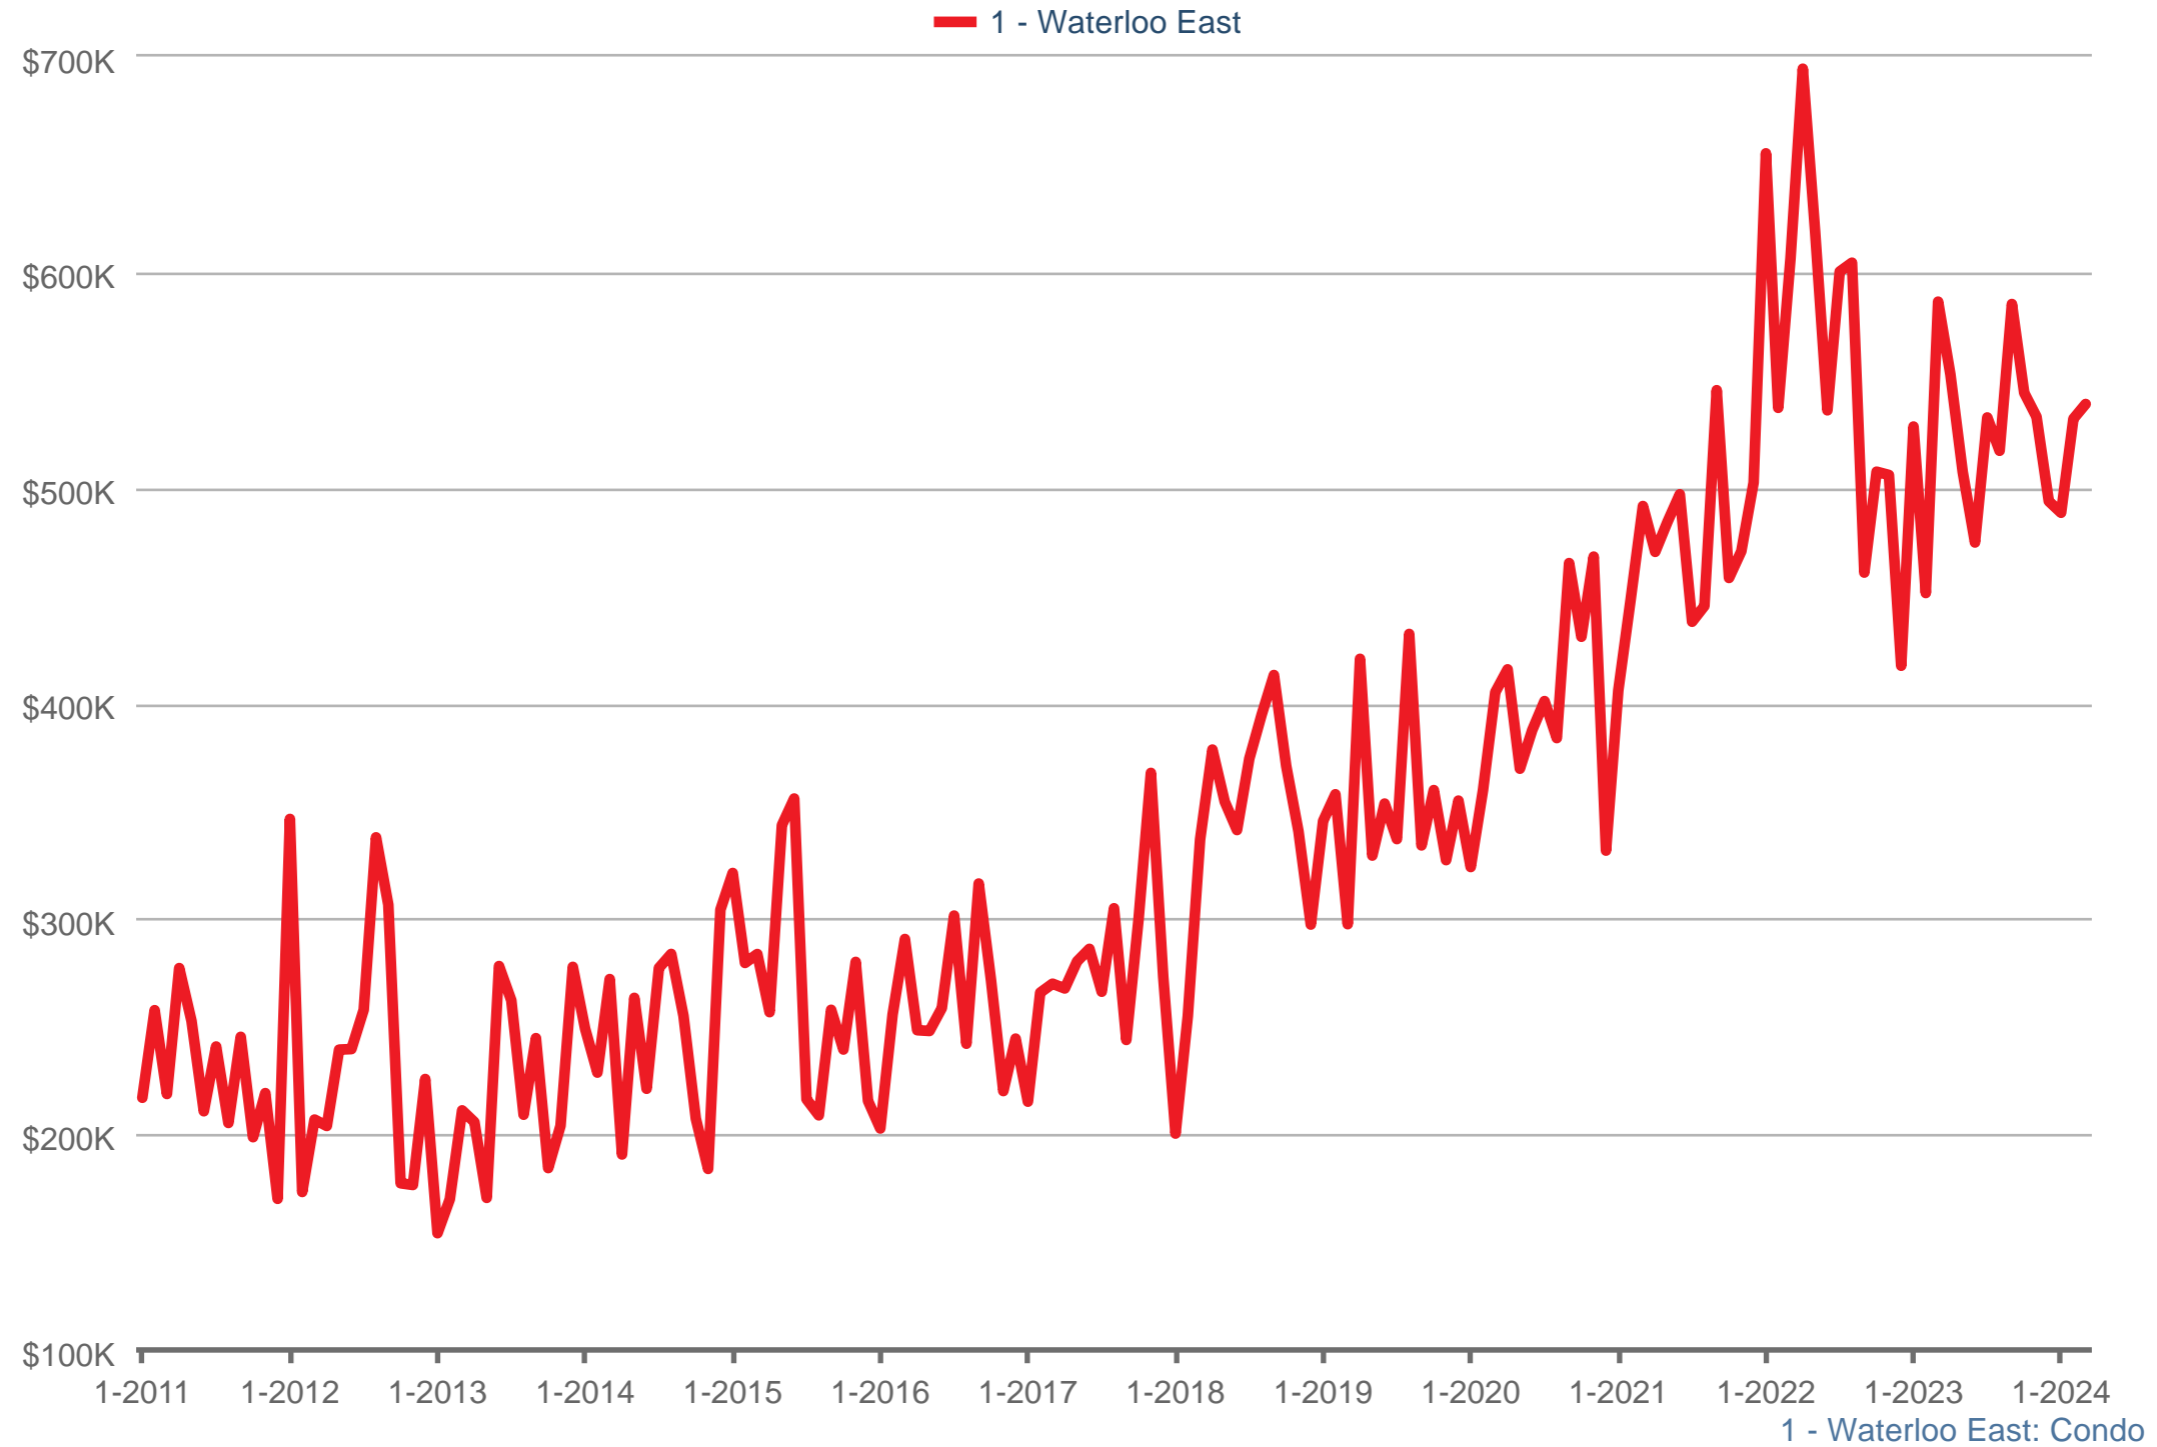

Average Sales Price

Each data point is one month of activity. Data is from April 26, 2024.