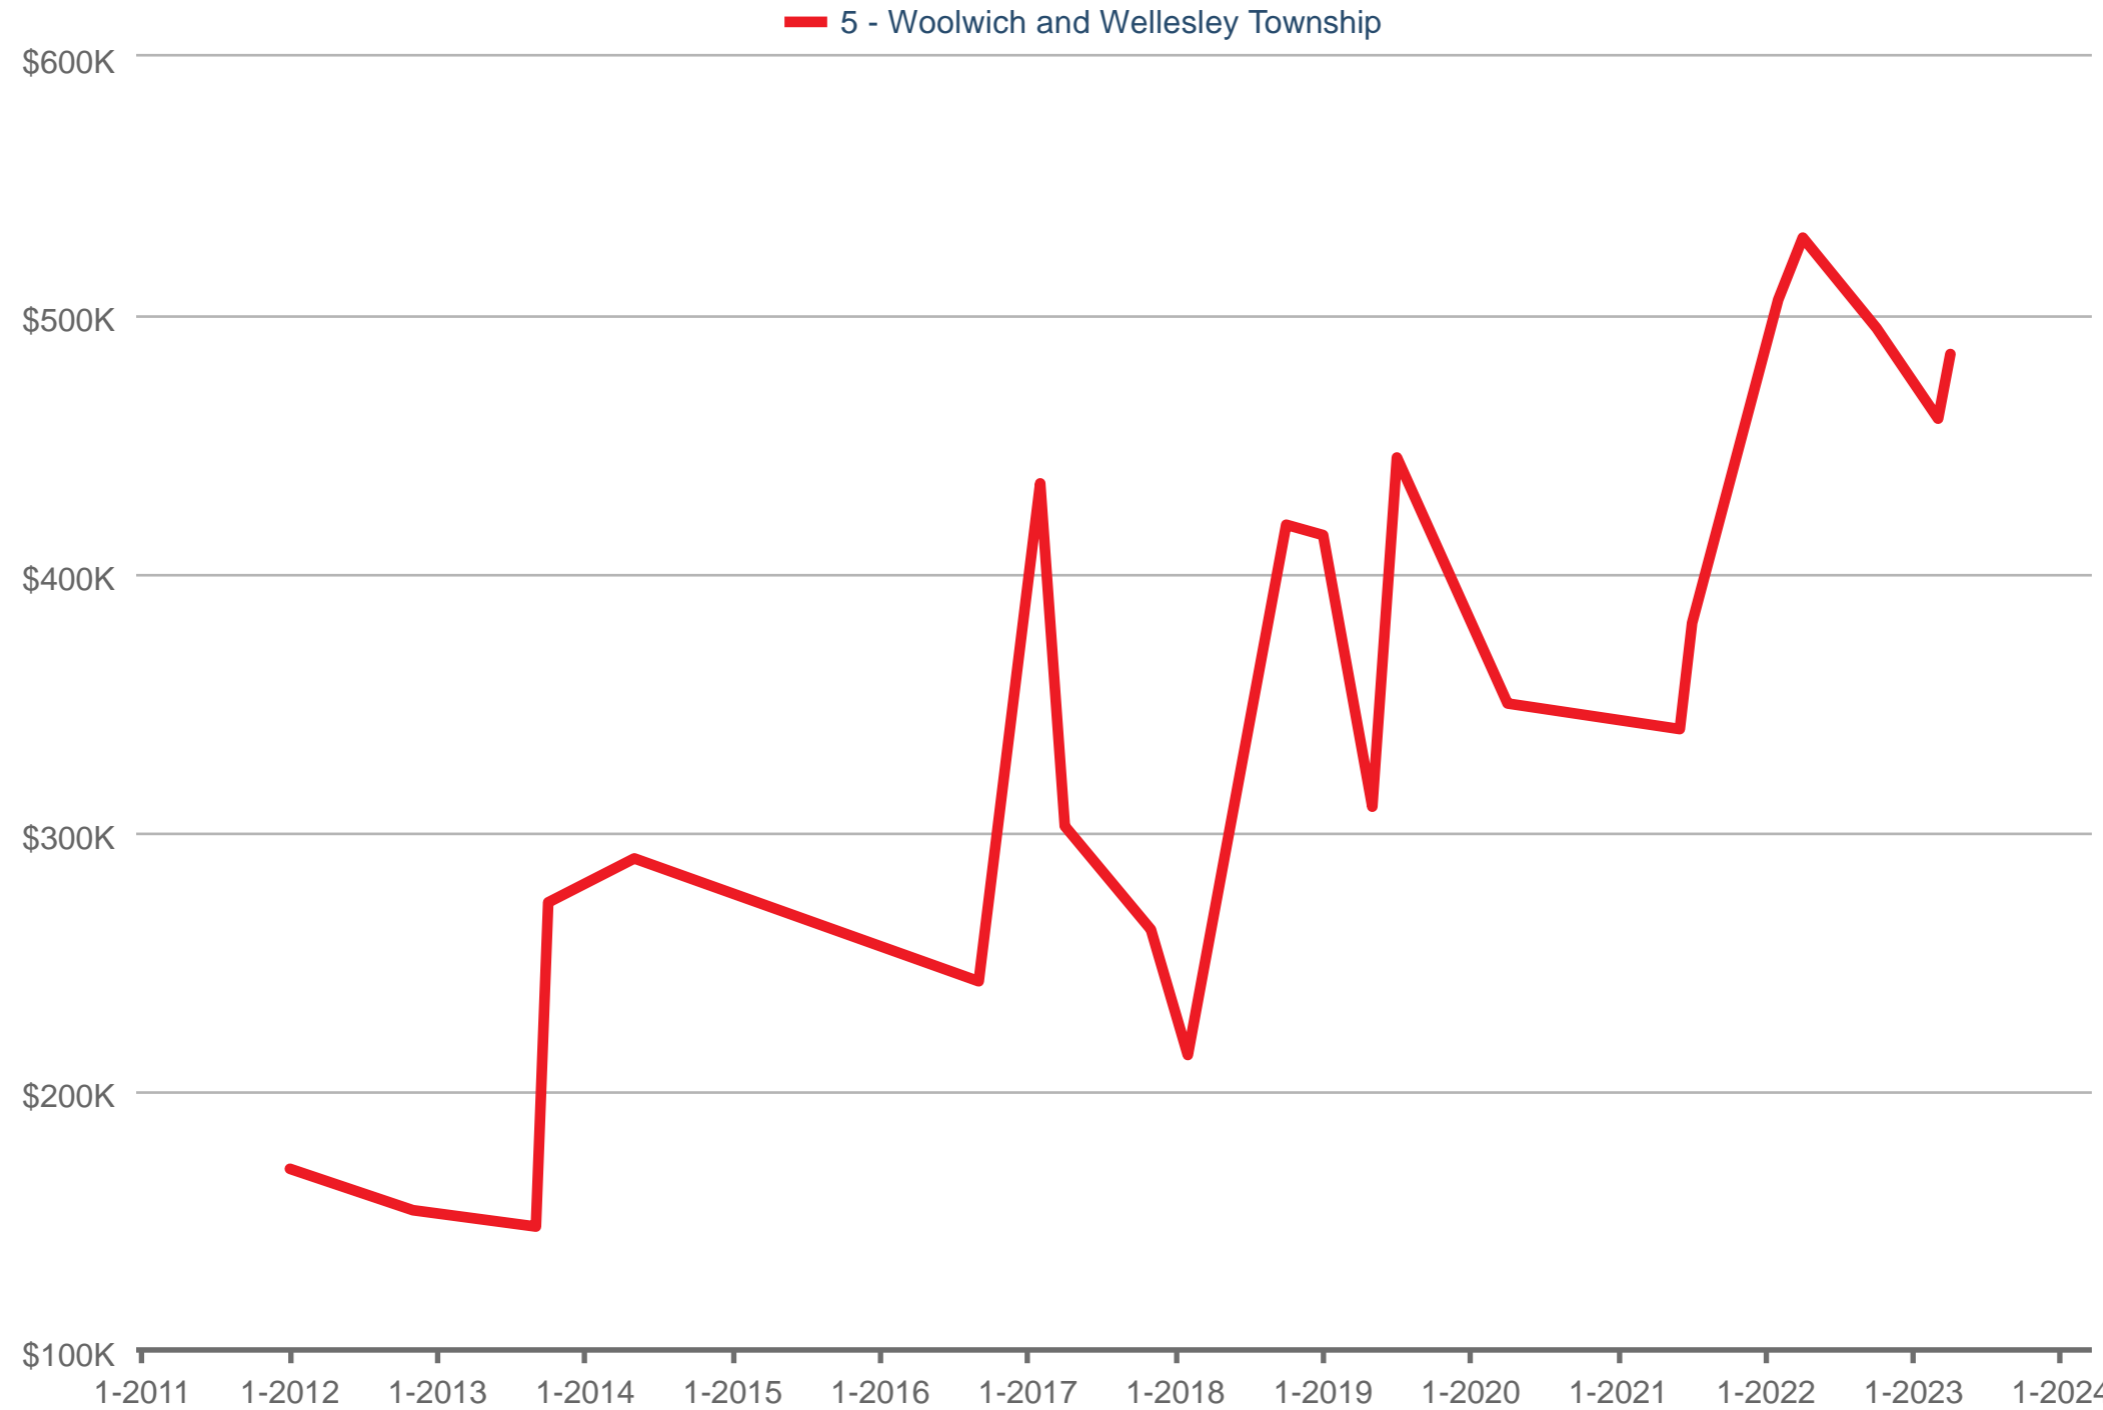

### Average Sales Price

5 - Woolwich and Wellesley Township: Condo

Each data point is one month of activity. Data is from April 27, 2024.