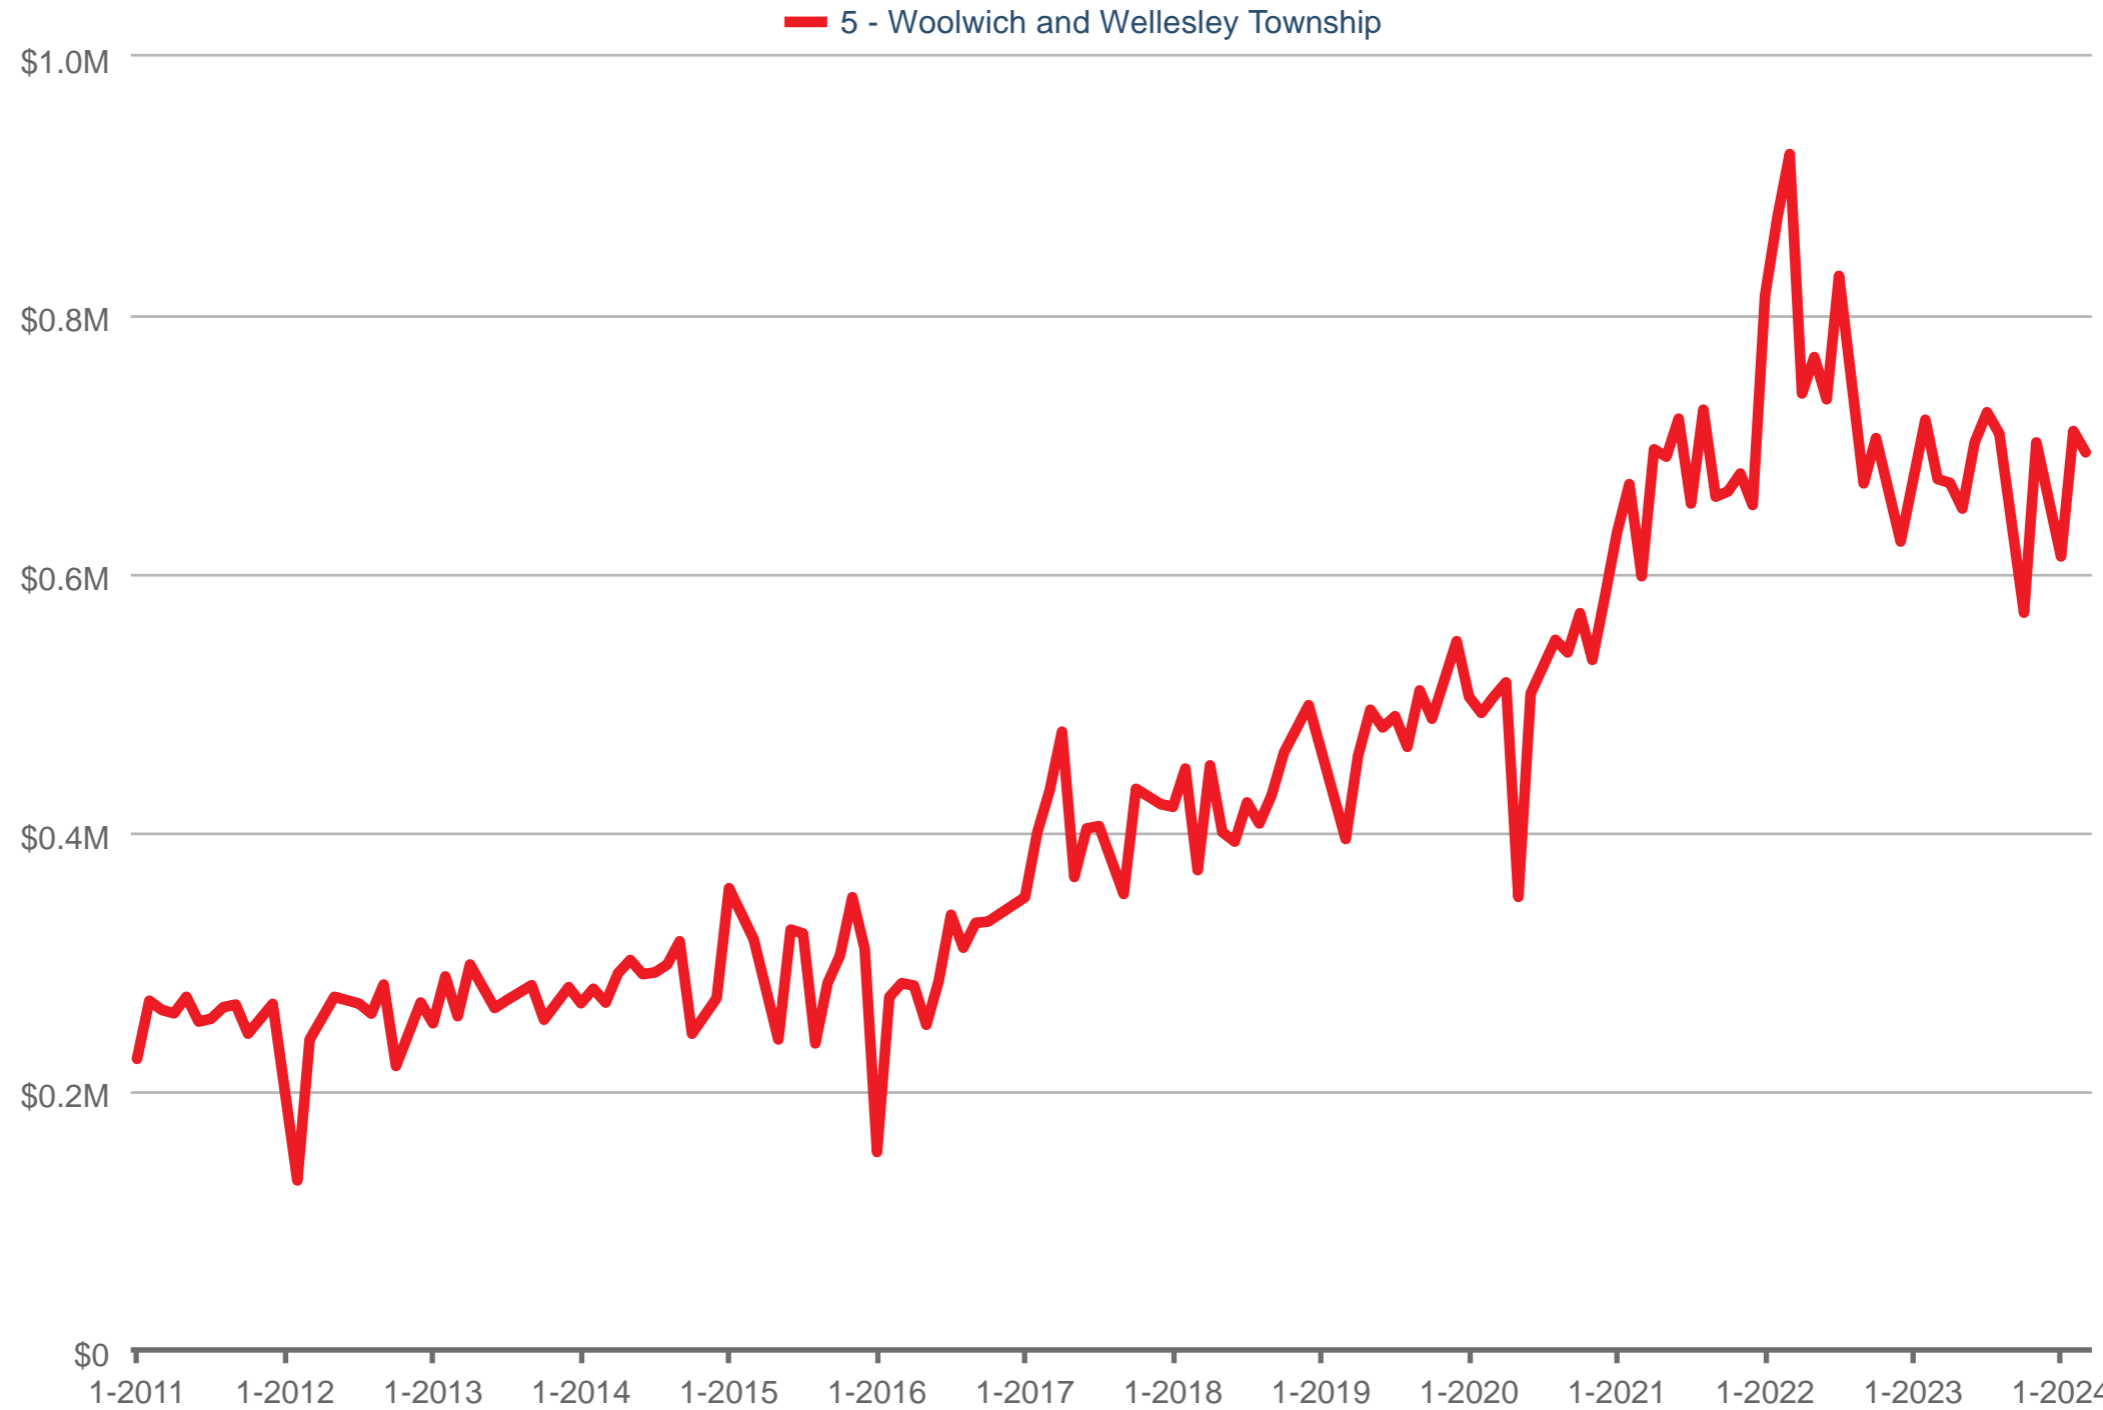

Average Sales Price

5 - Woolwich and Wellesley Township: Townhouse

Each data point is one month of activity. Data is from April 16, 2024.