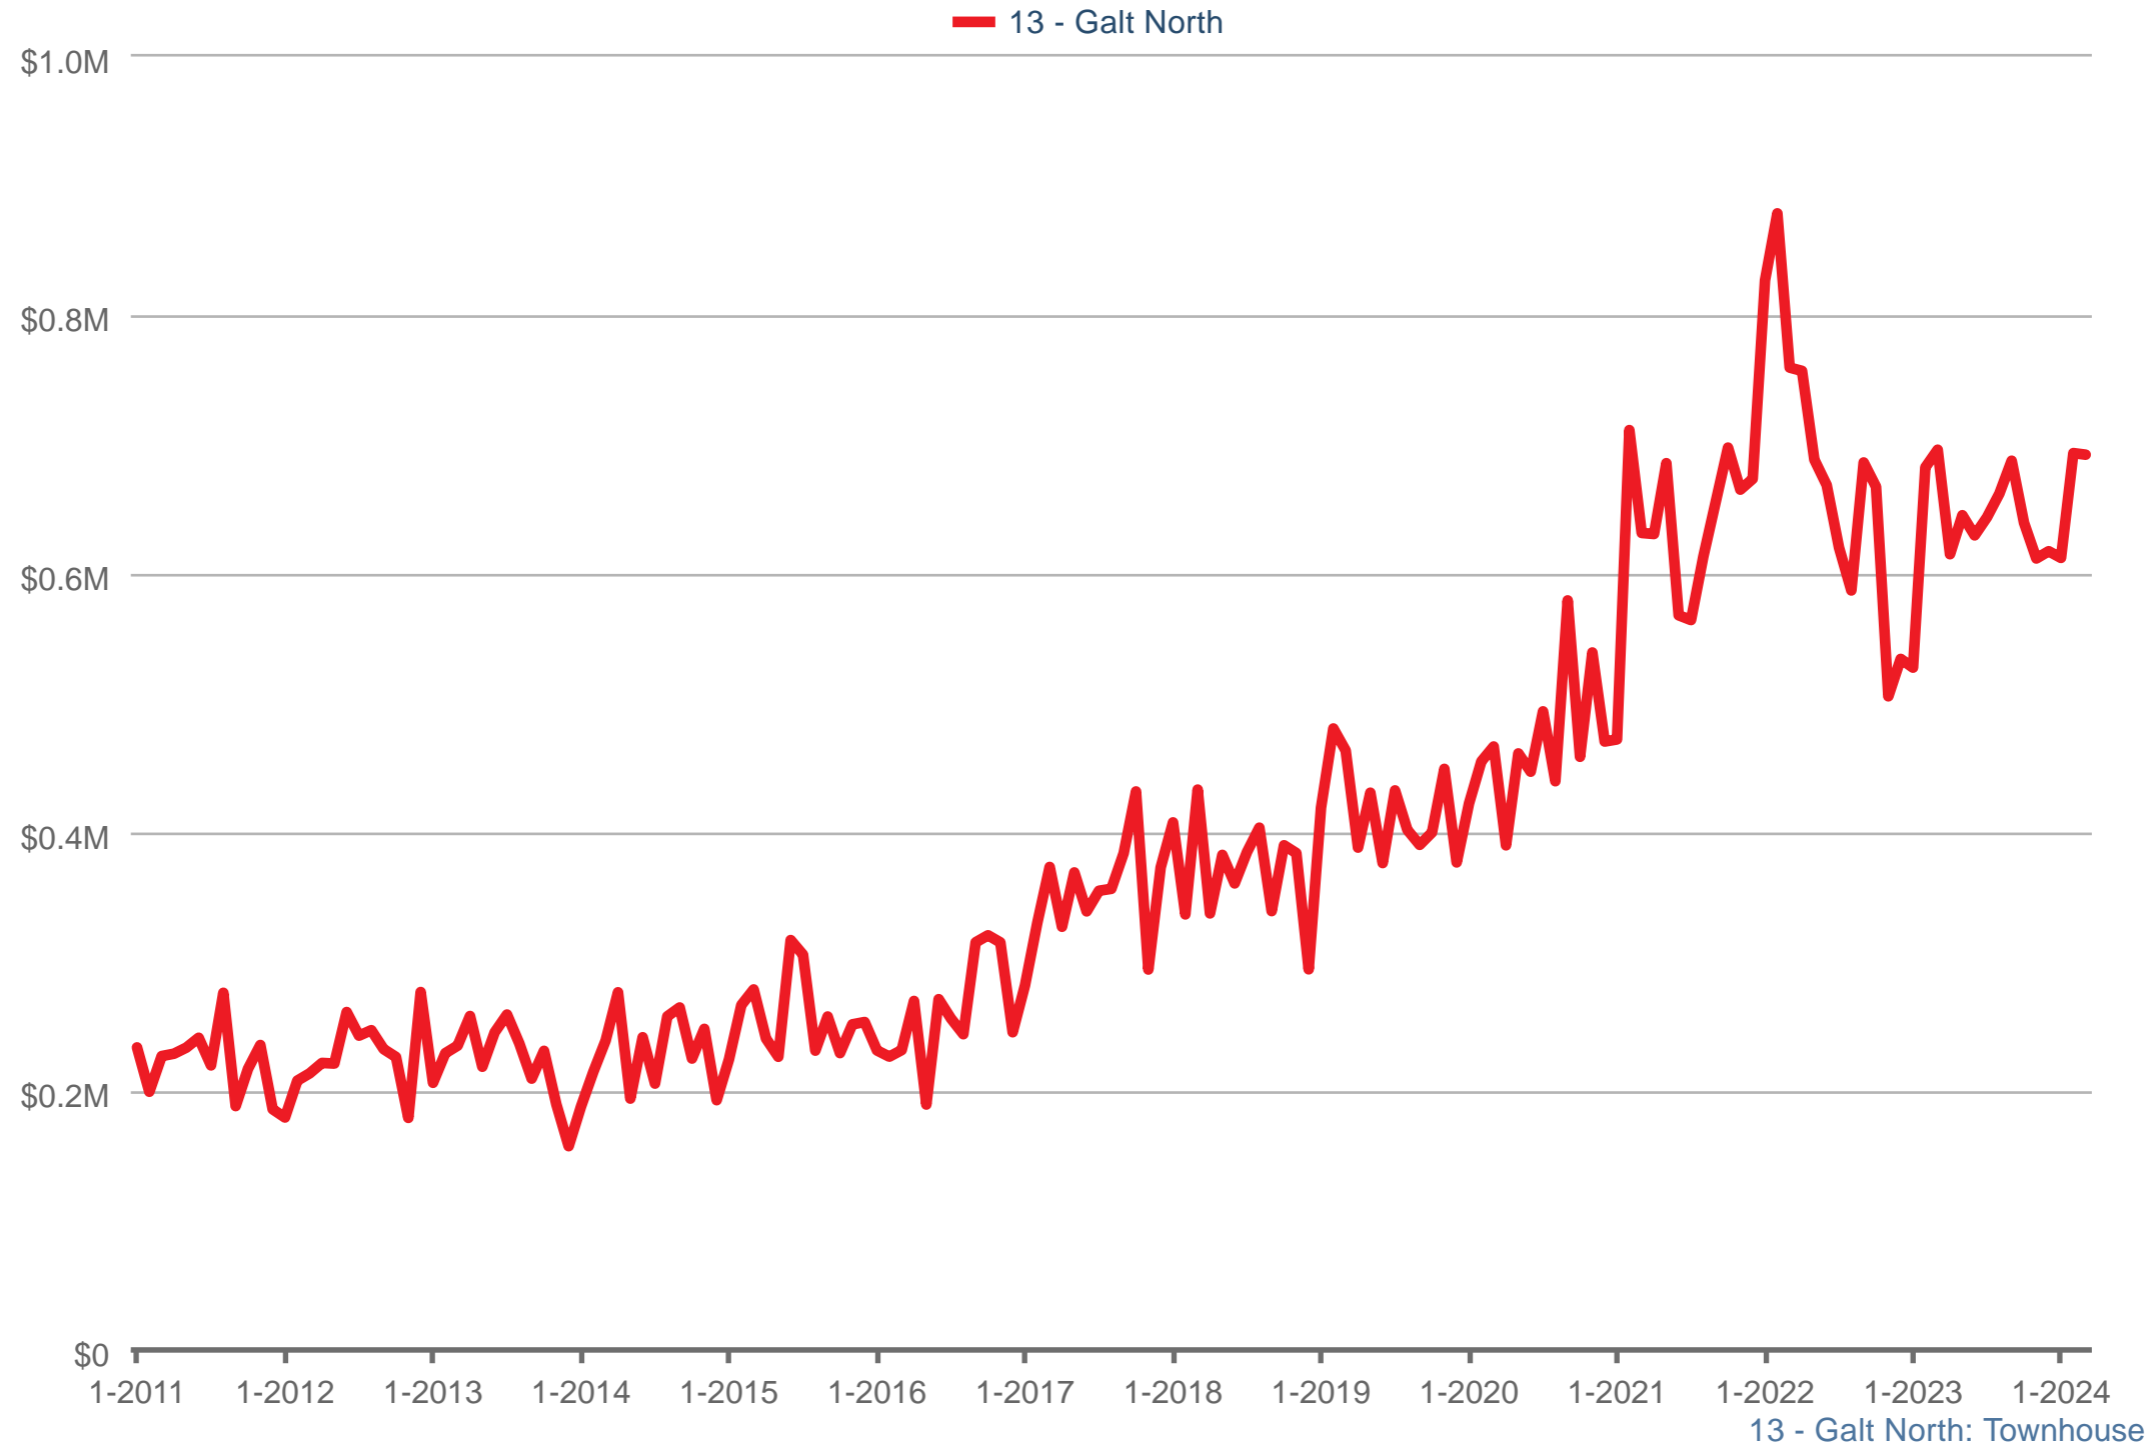

### Average Sales Price

Each data point is one month of activity. Data is from April 19, 2024.