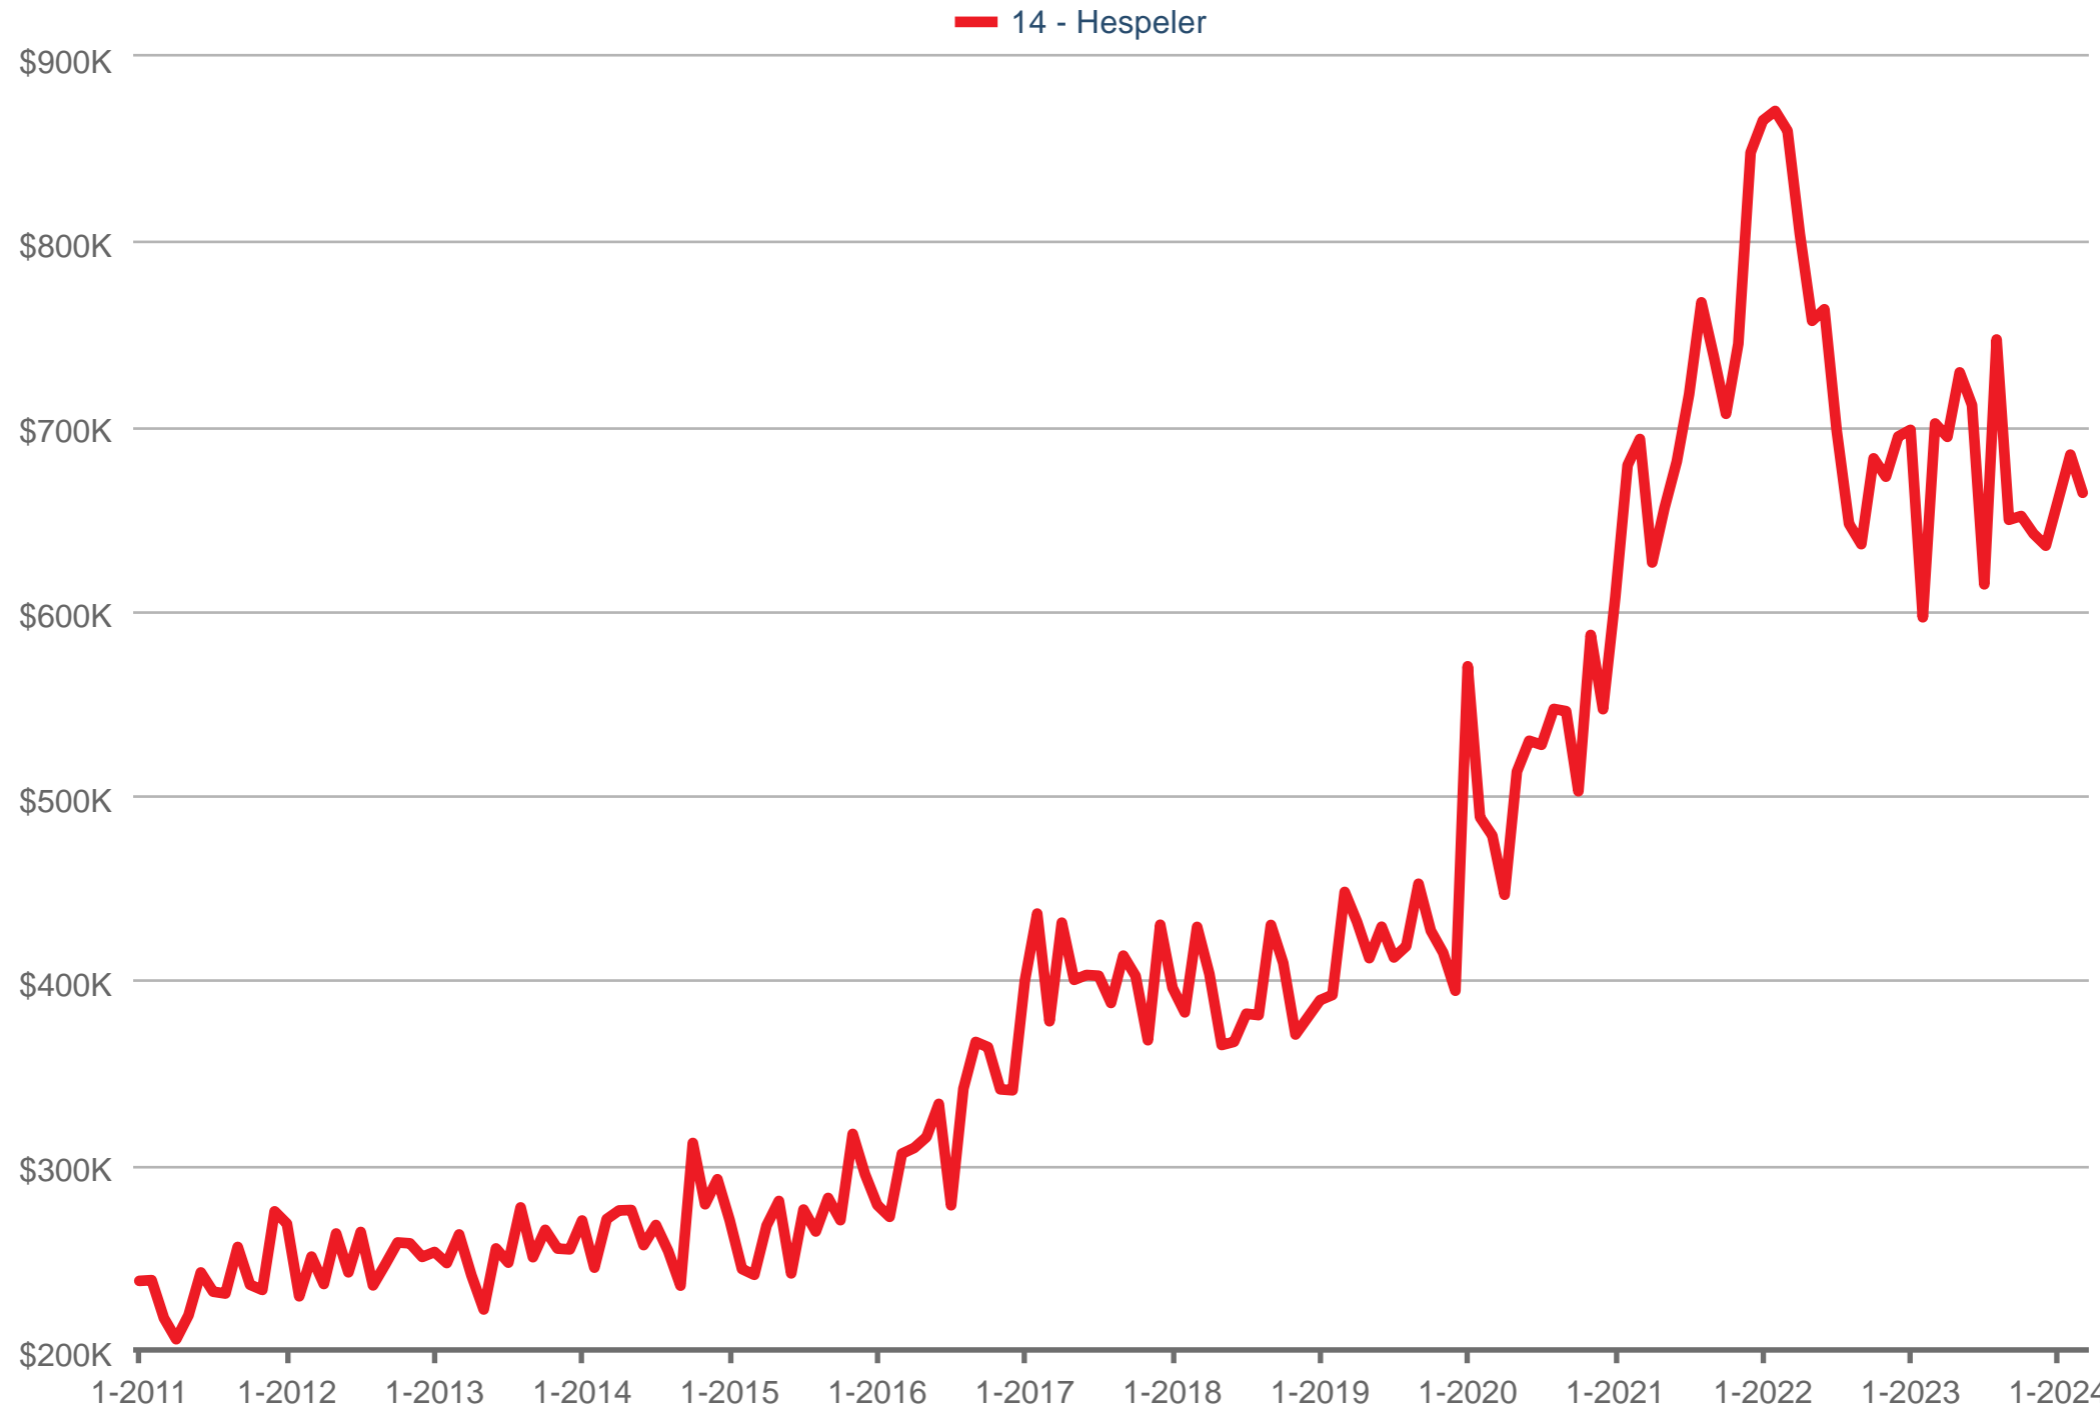

Average Sales Price

14 - Hespeler: Townhouse

Each data point is one month of activity. Data is from April 26, 2024.