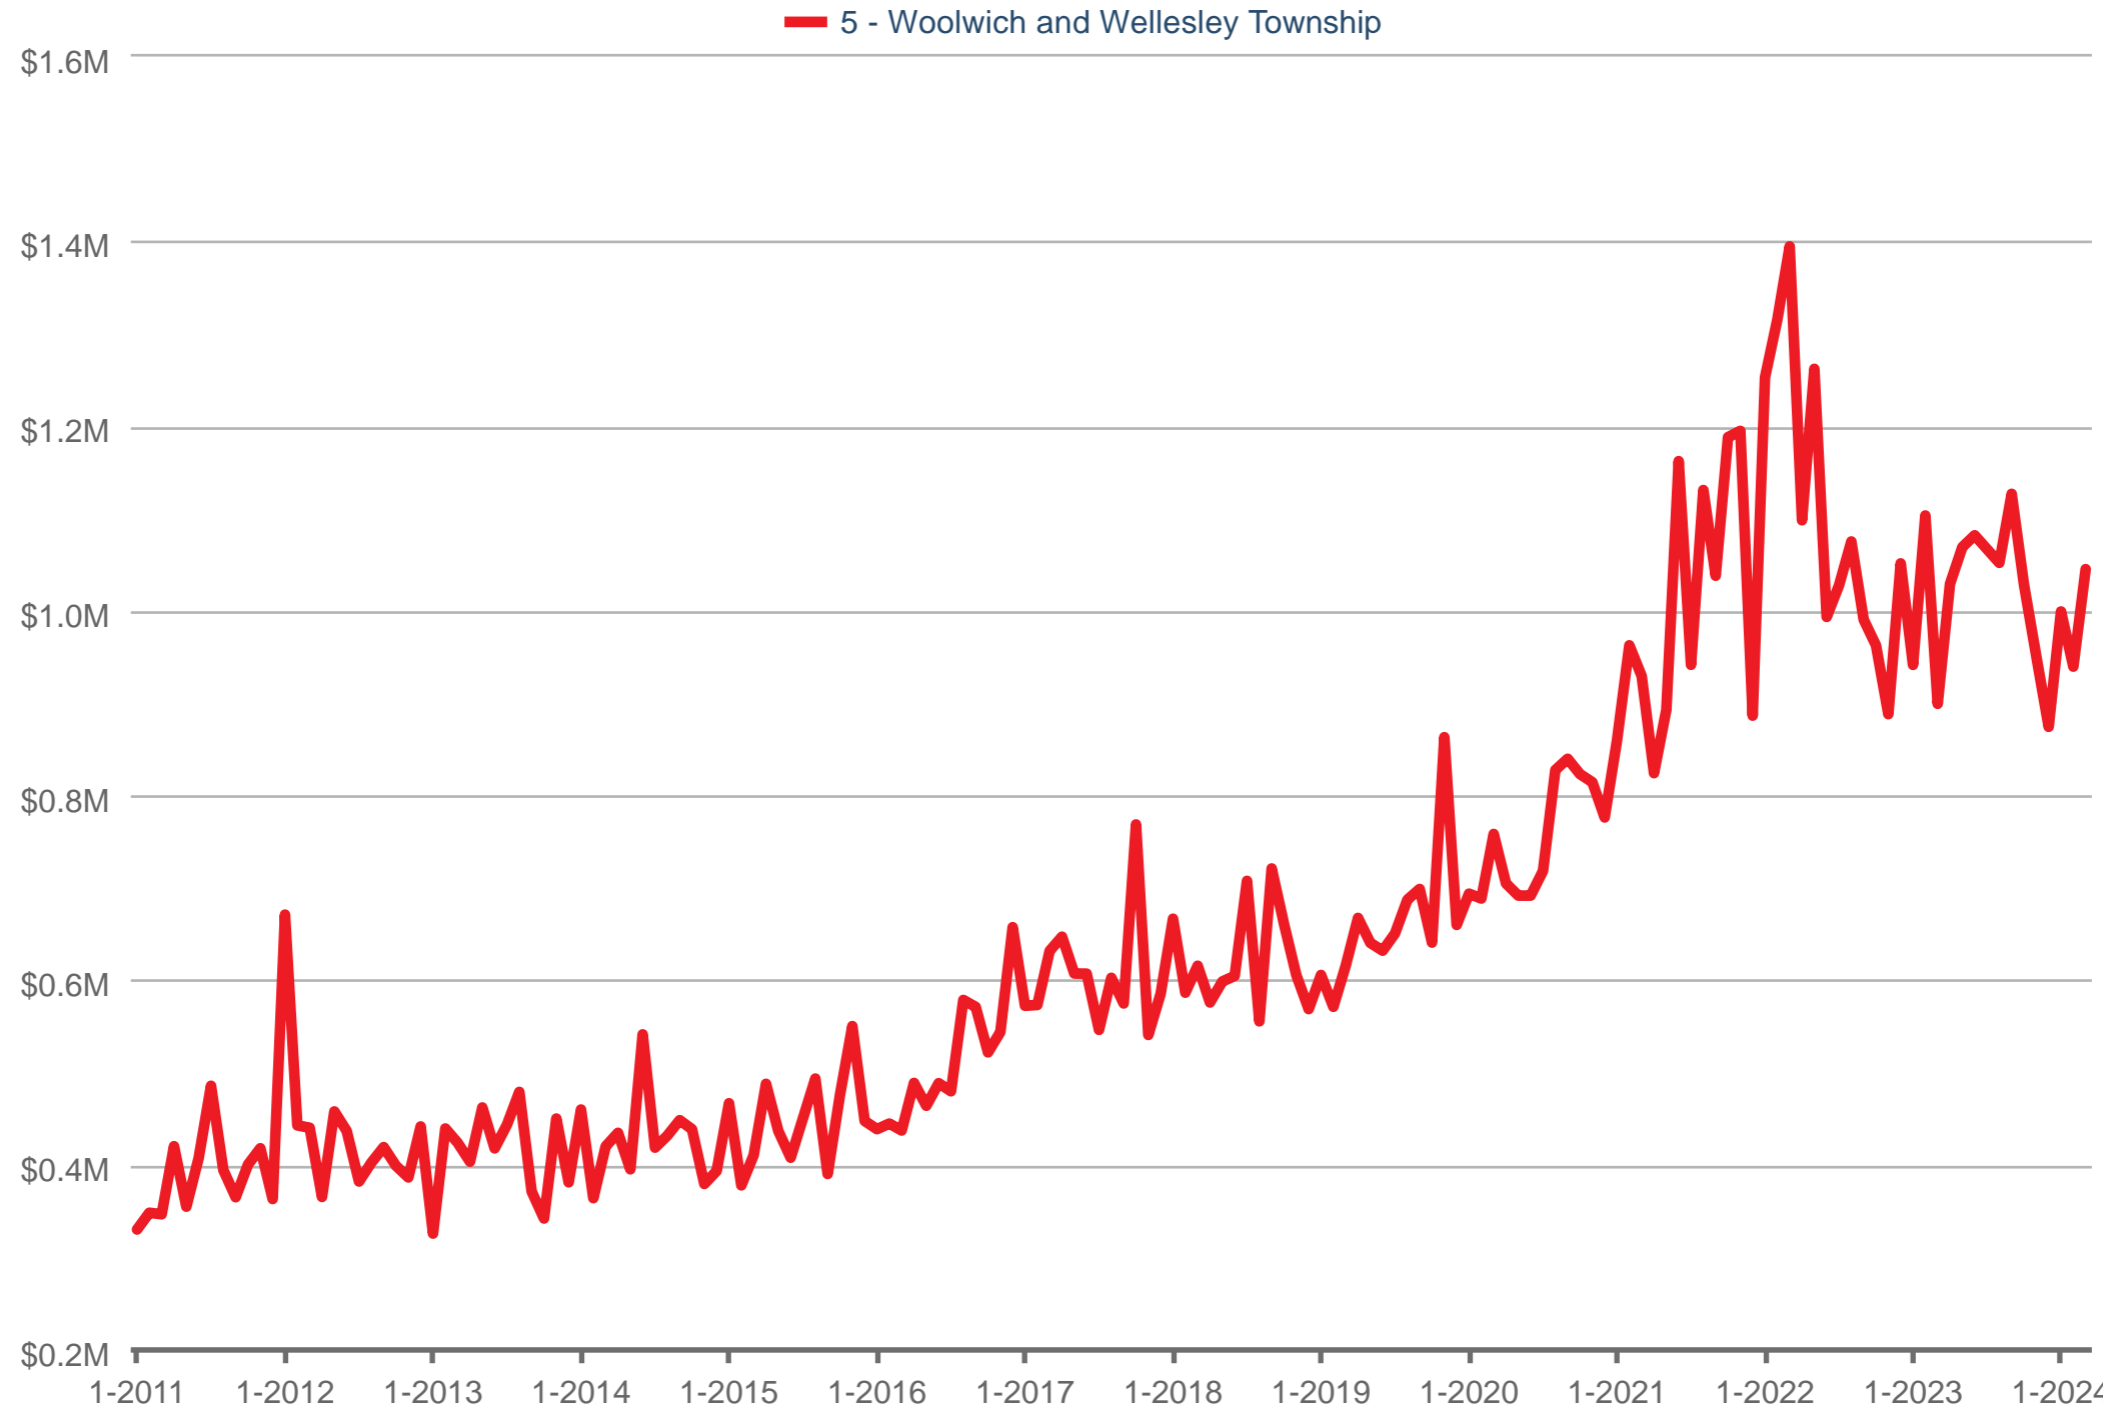

Average Sales Price

5 - Woolwich and Wellesley Township: Single Family

Each data point is one month of activity. Data is from April 19, 2024.