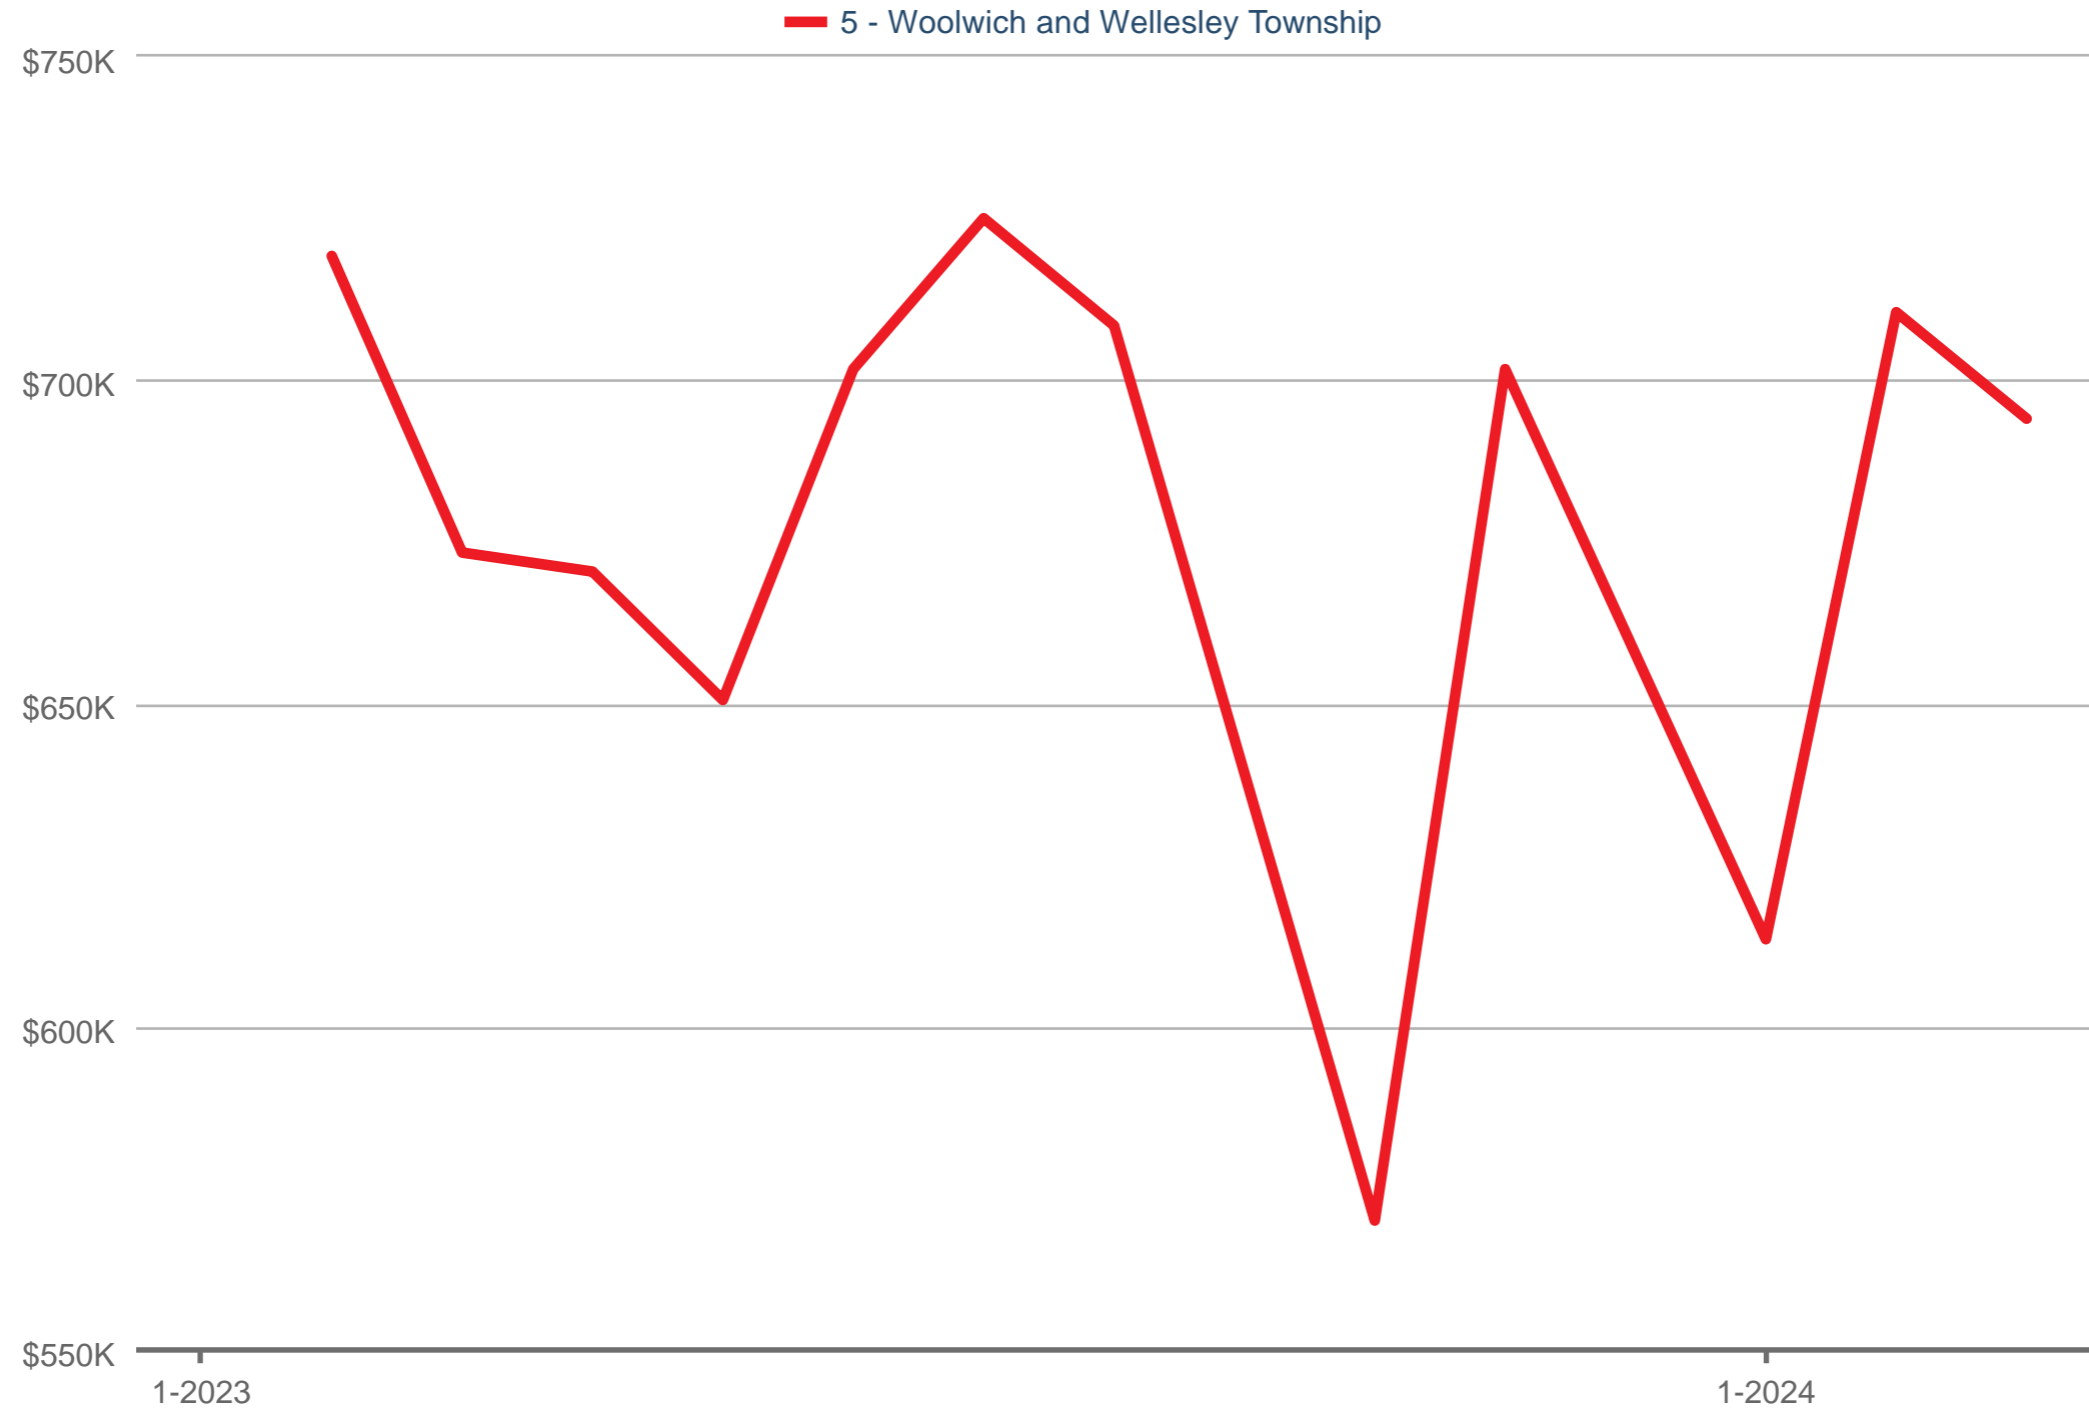

Average Sales Price

5 - Woolwich and Wellesley Township: Townhouse

Each data point is one month of activity. Data is from April 26, 2024.