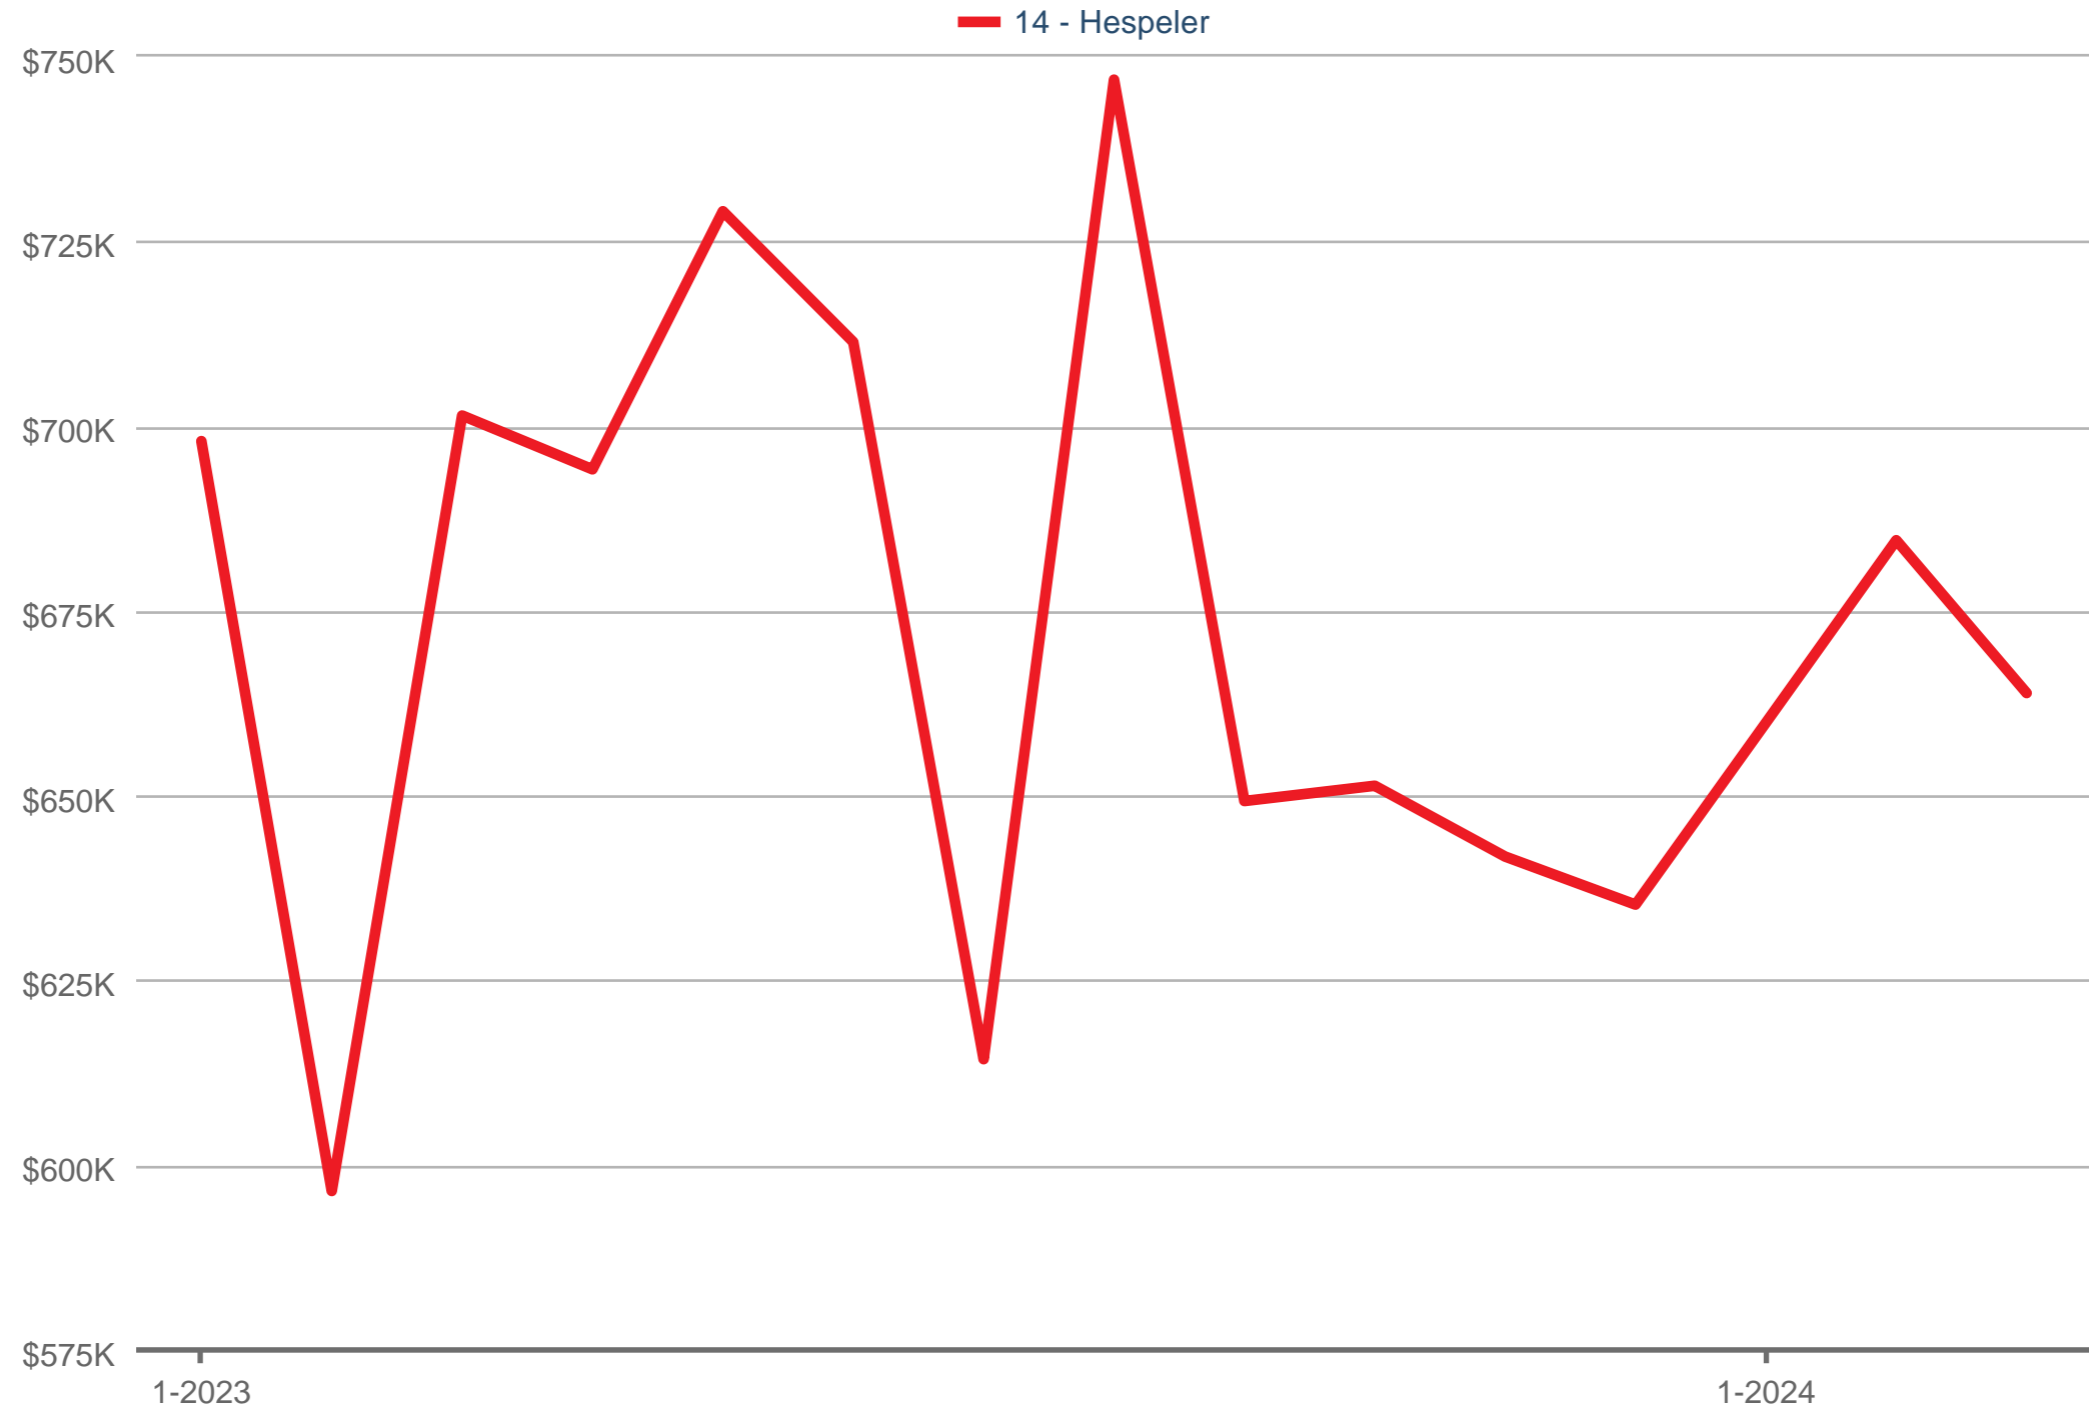

### Average Sales Price

14 - Hespeler: Townhouse

Each data point is one month of activity. Data is from April 26, 2024.