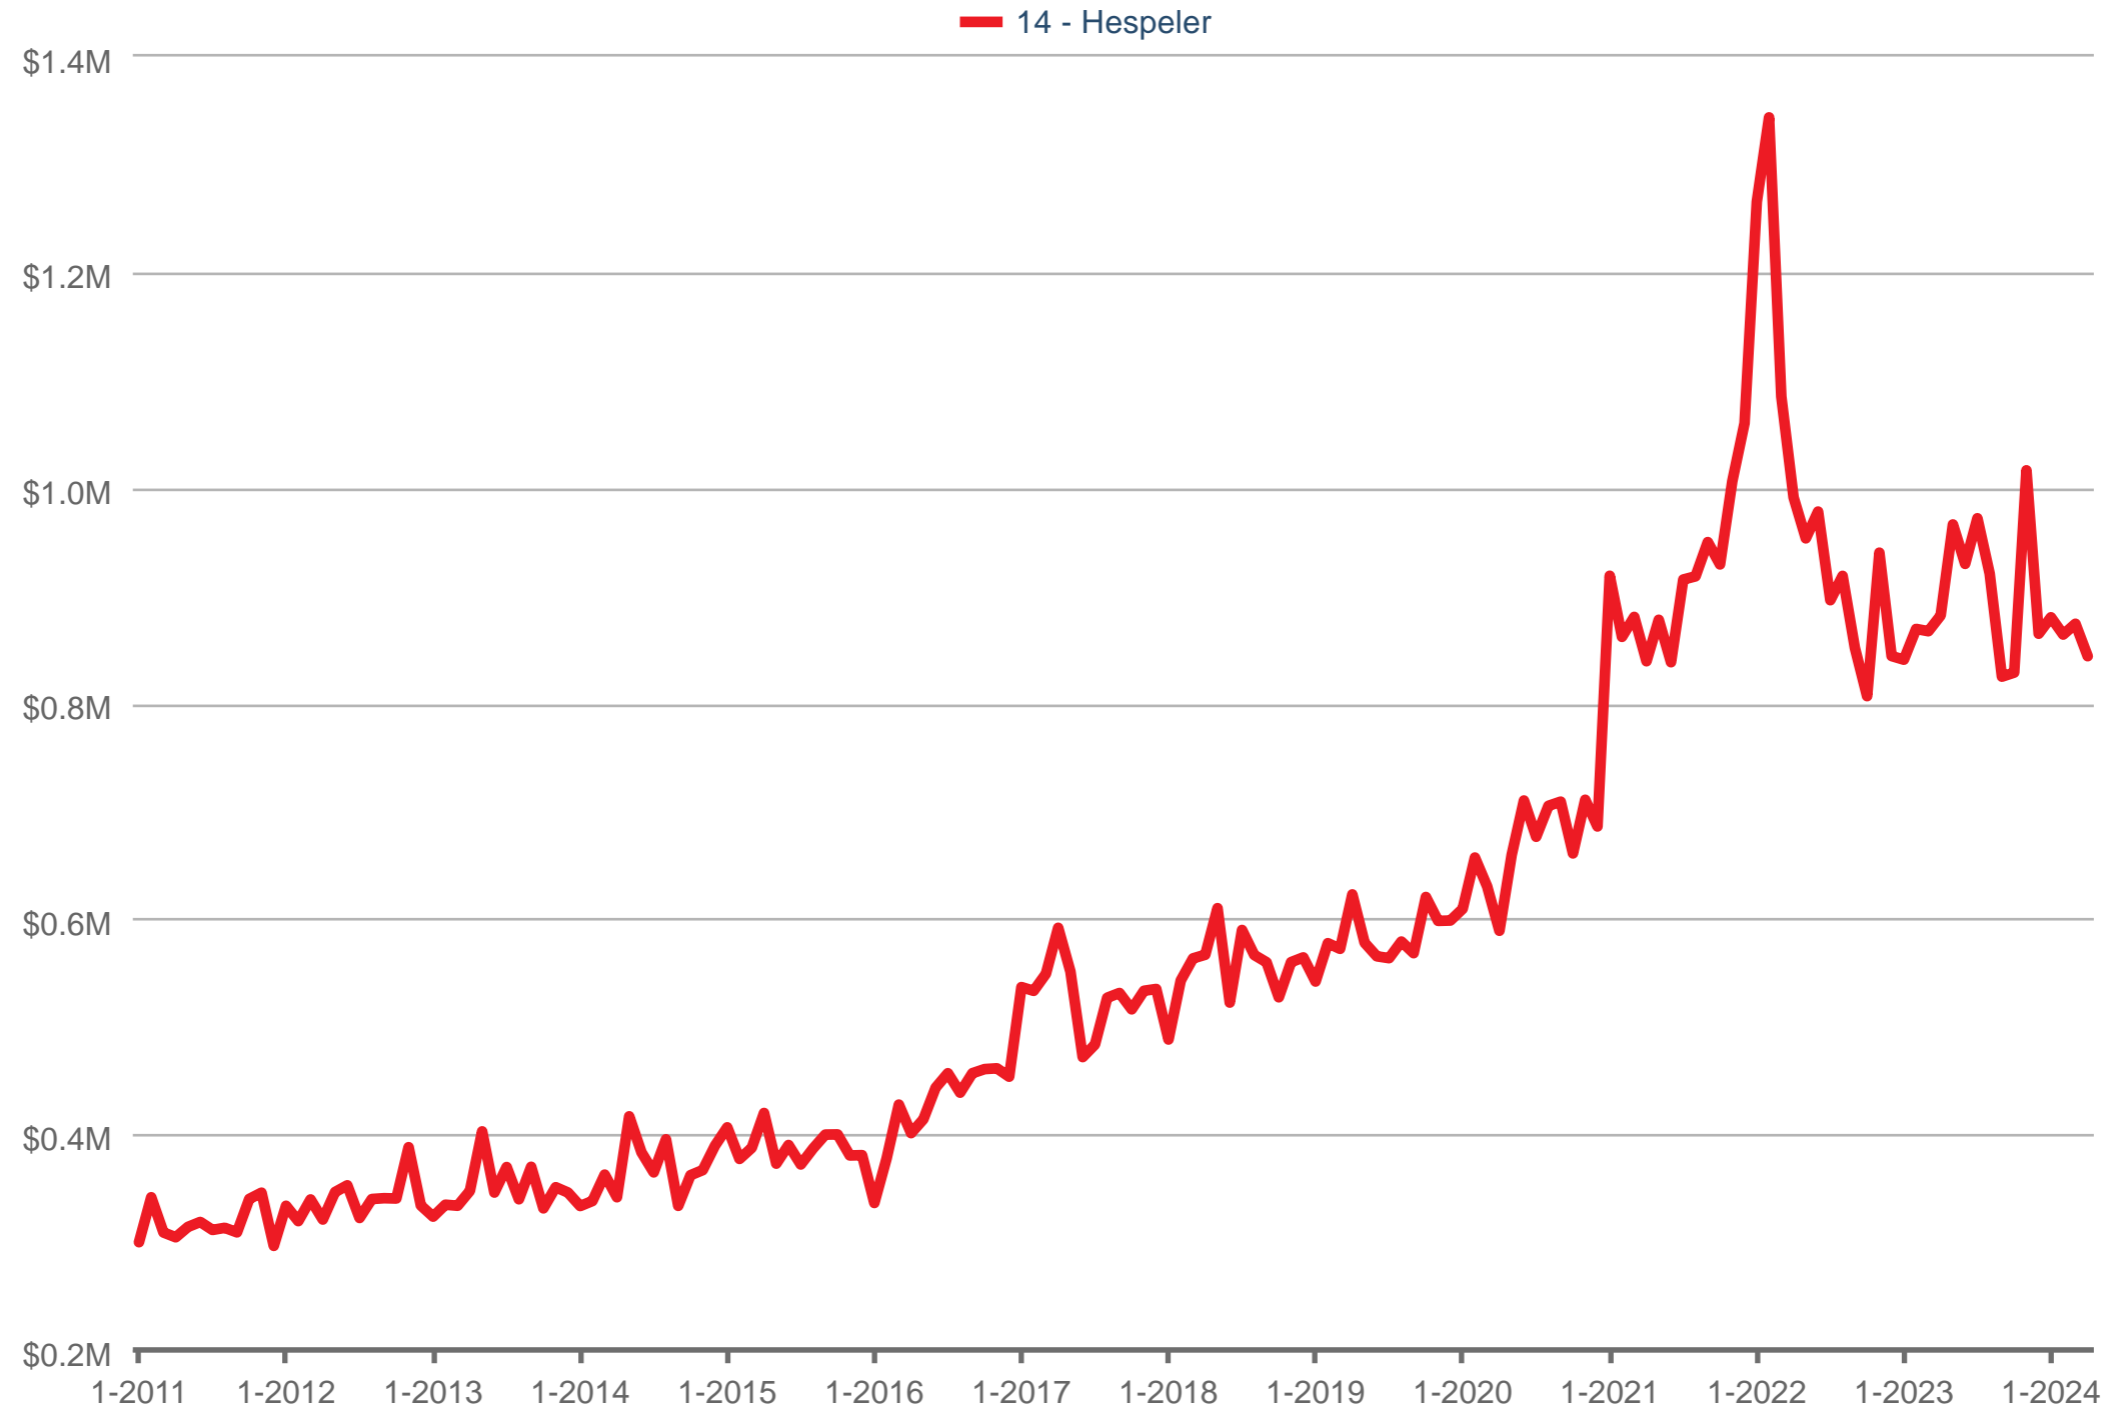

Average Sales Price

14 - Hespeler: Single Family

Each data point is one month of activity. Data is from May 6, 2024.