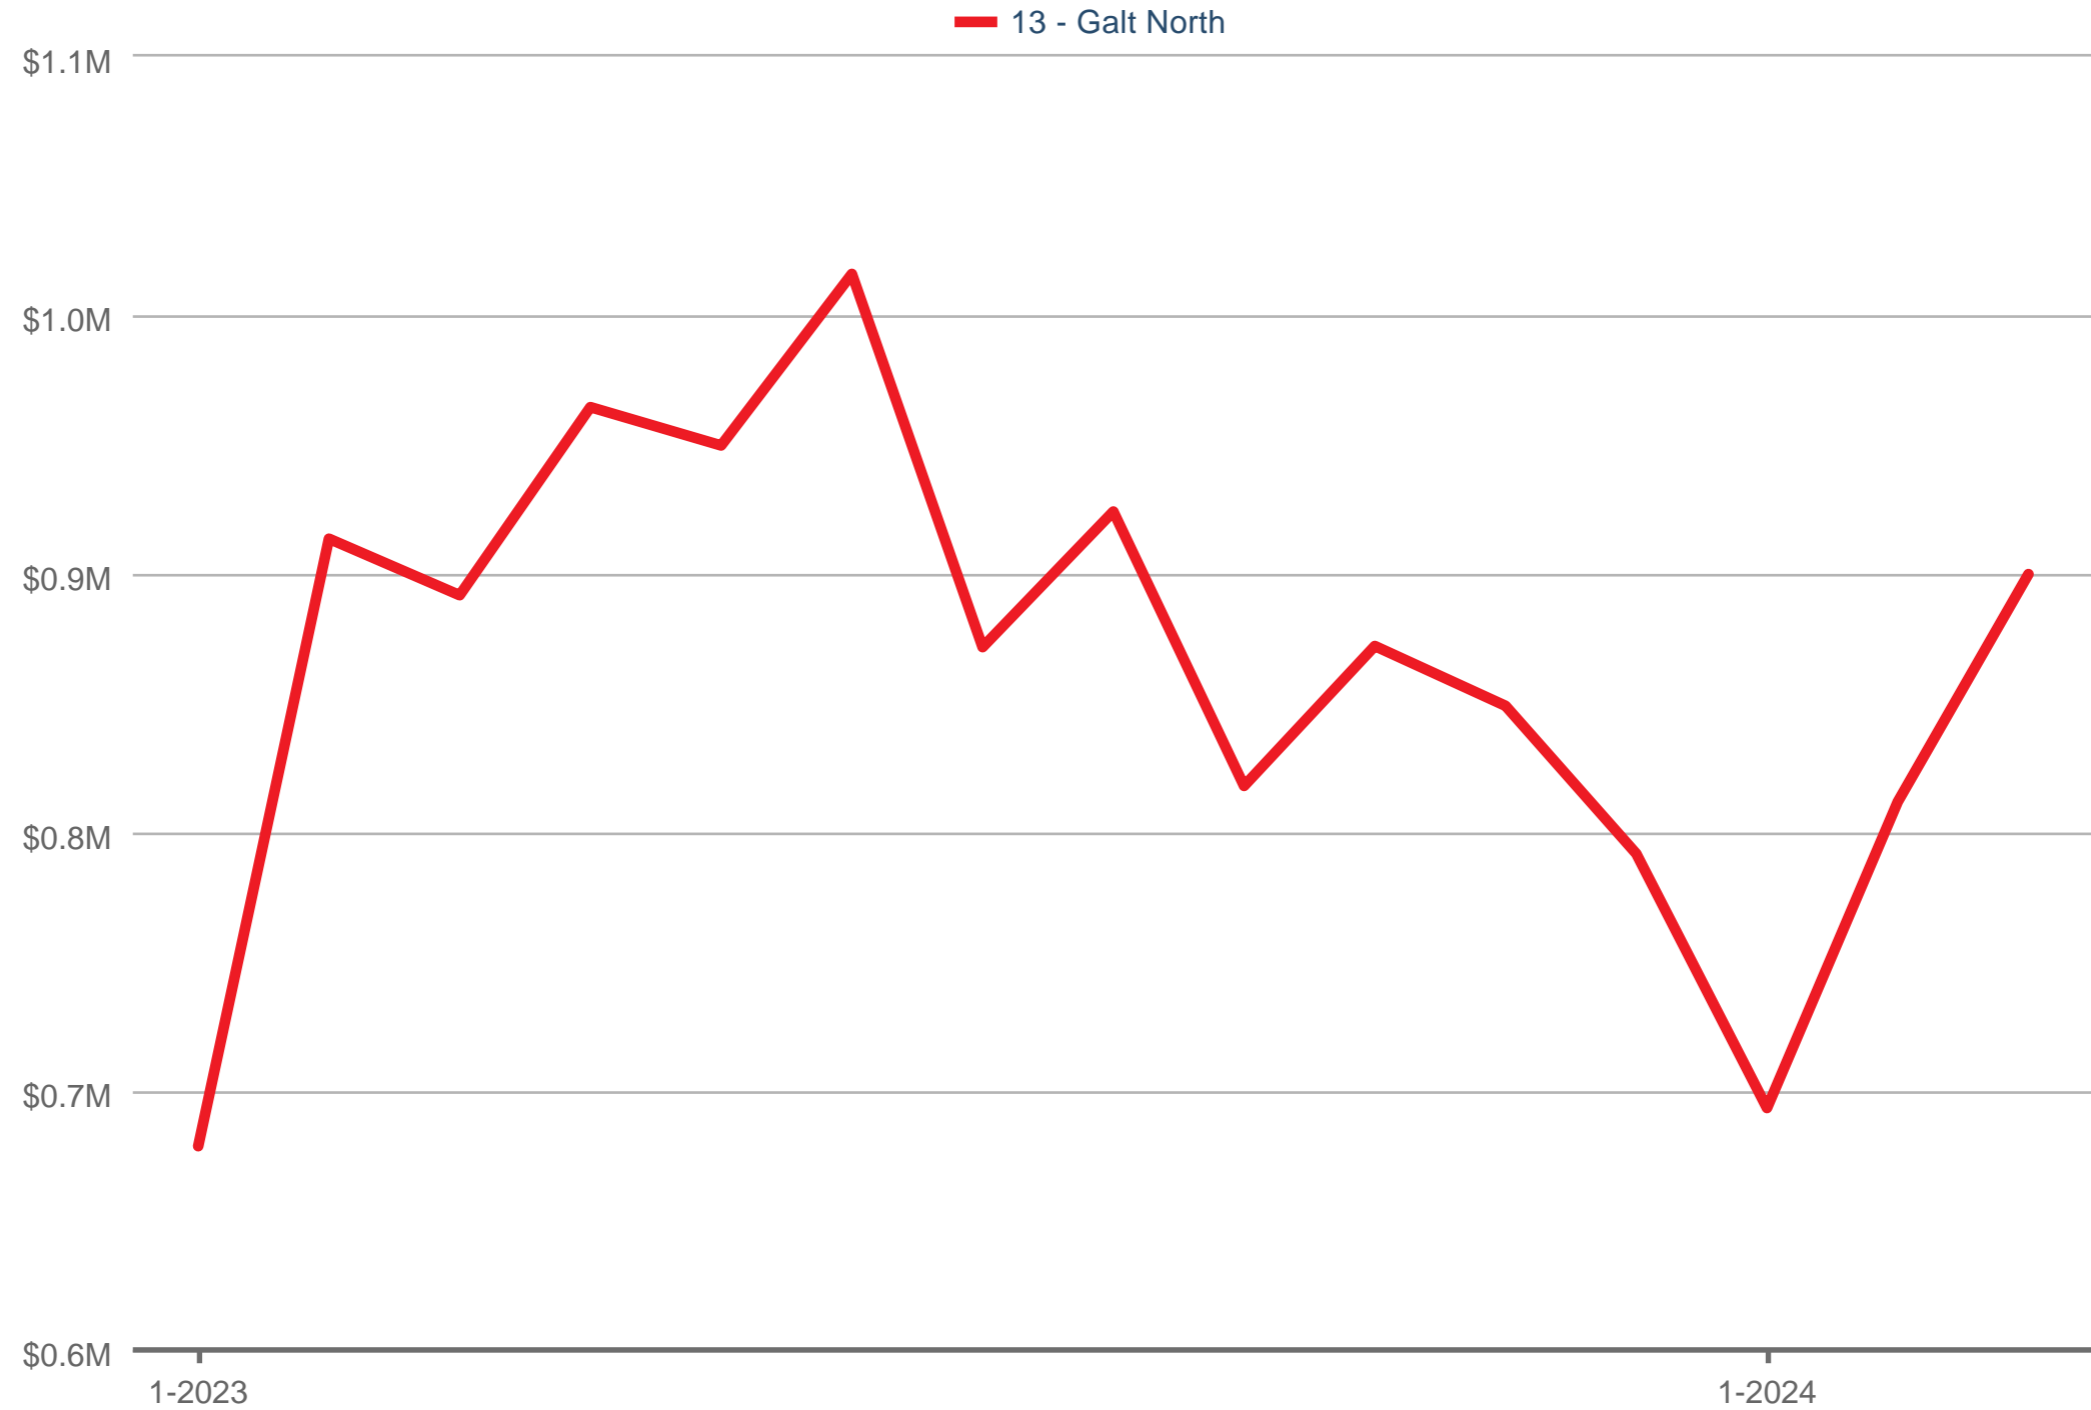

Average Sales Price

1-2024
13 - Galt North: Single Family

Each data point is one month of activity. Data is from April 25, 2024.