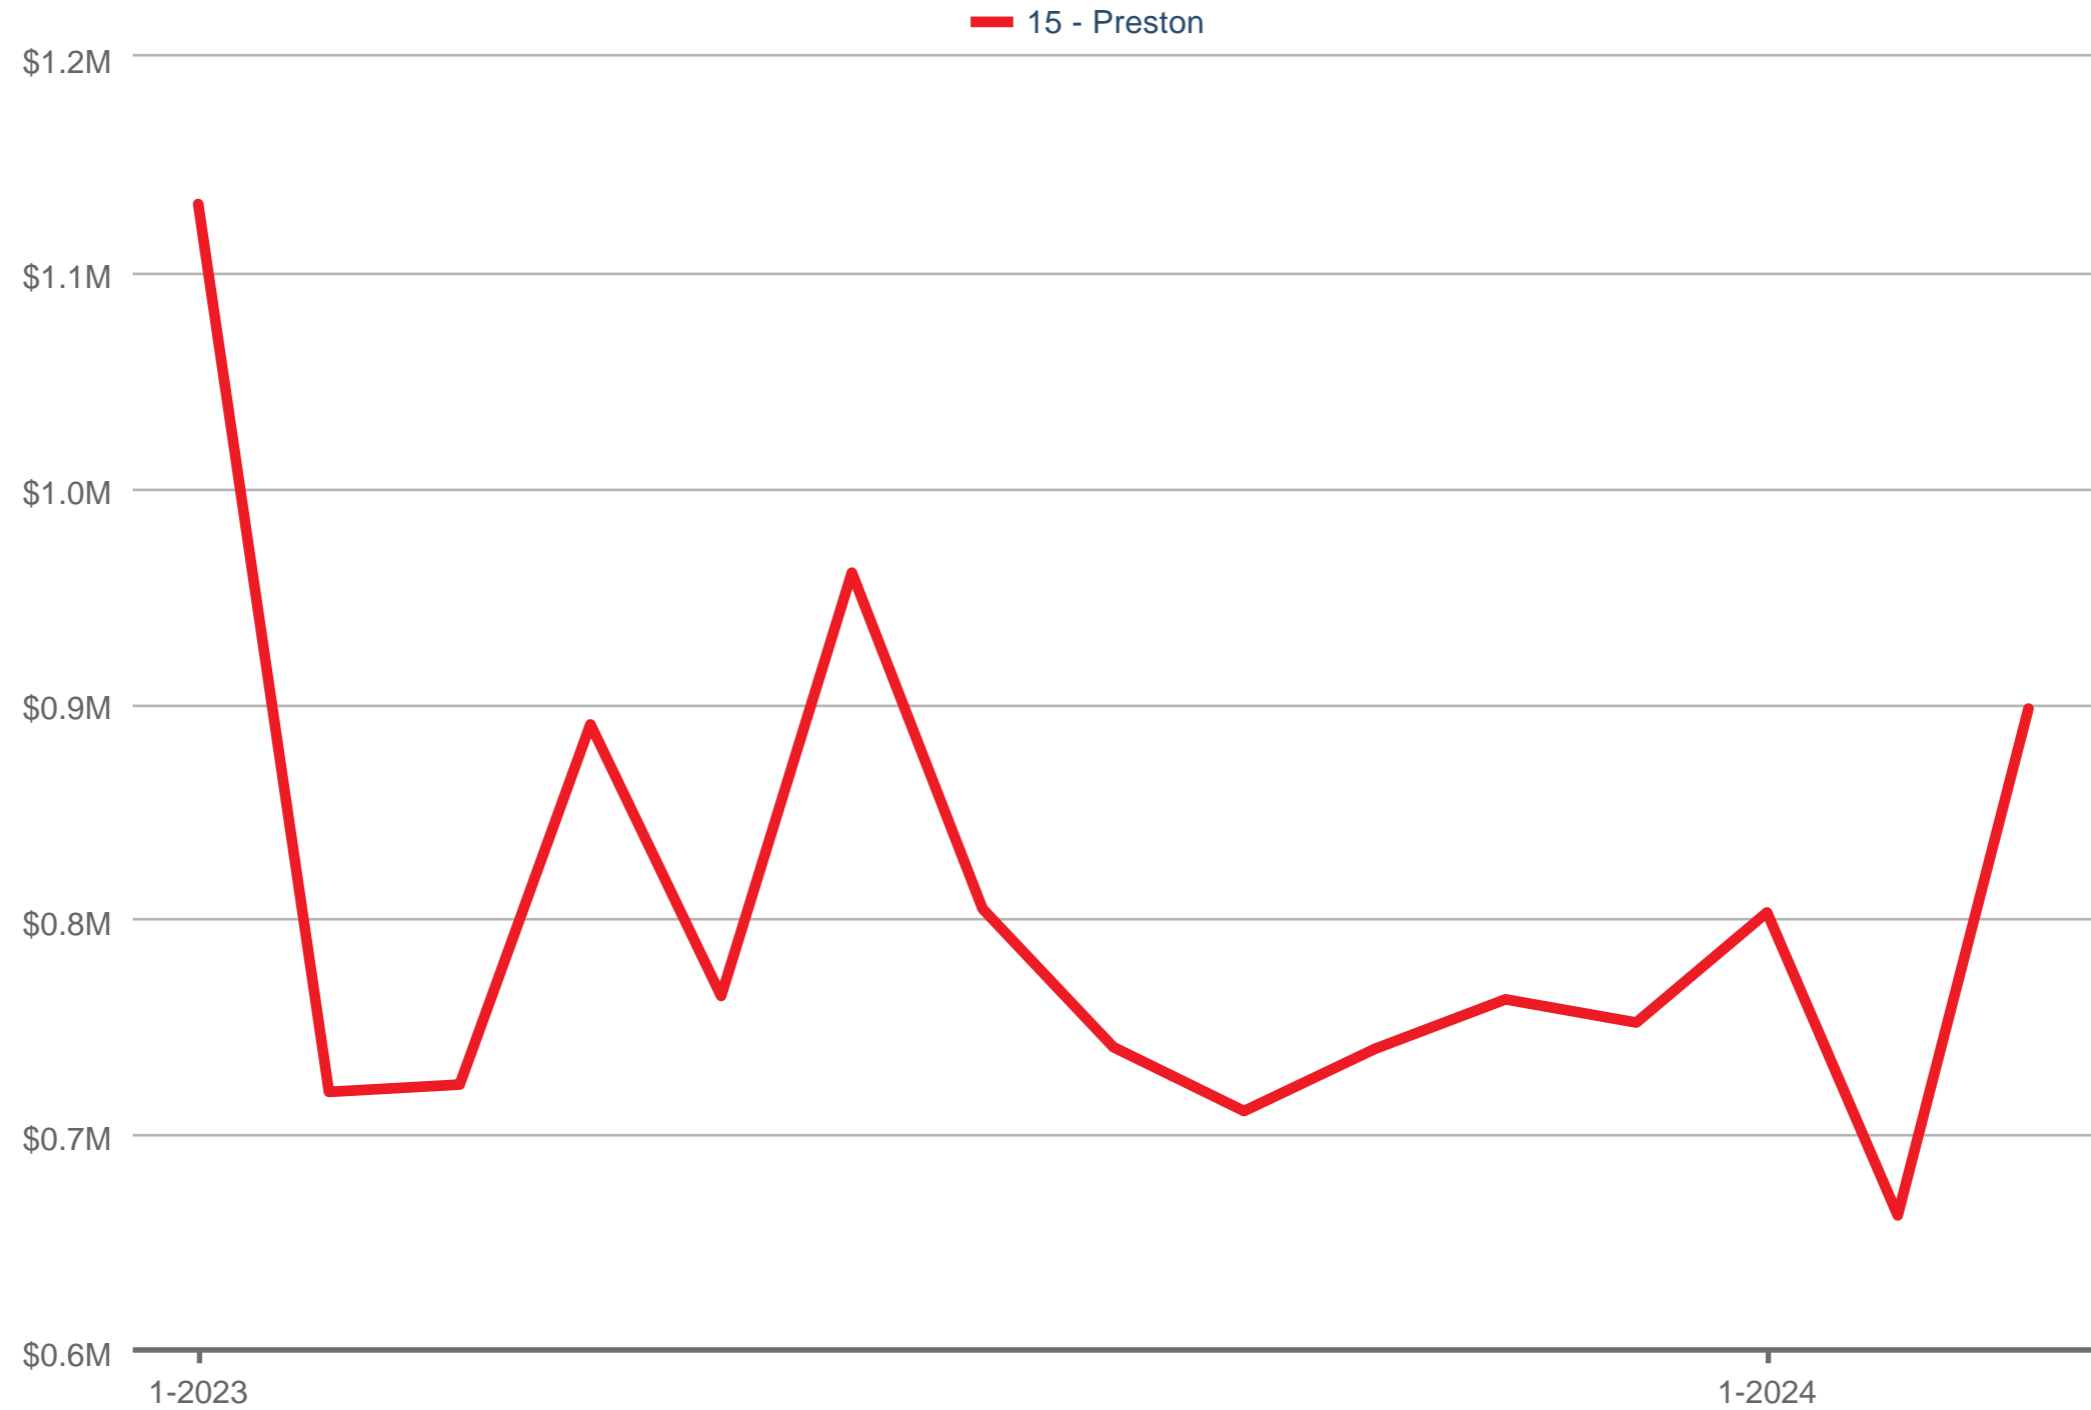

Average Sales Price

15 - Preston: Single Family

Each data point is one month of activity. Data is from April 25, 2024.