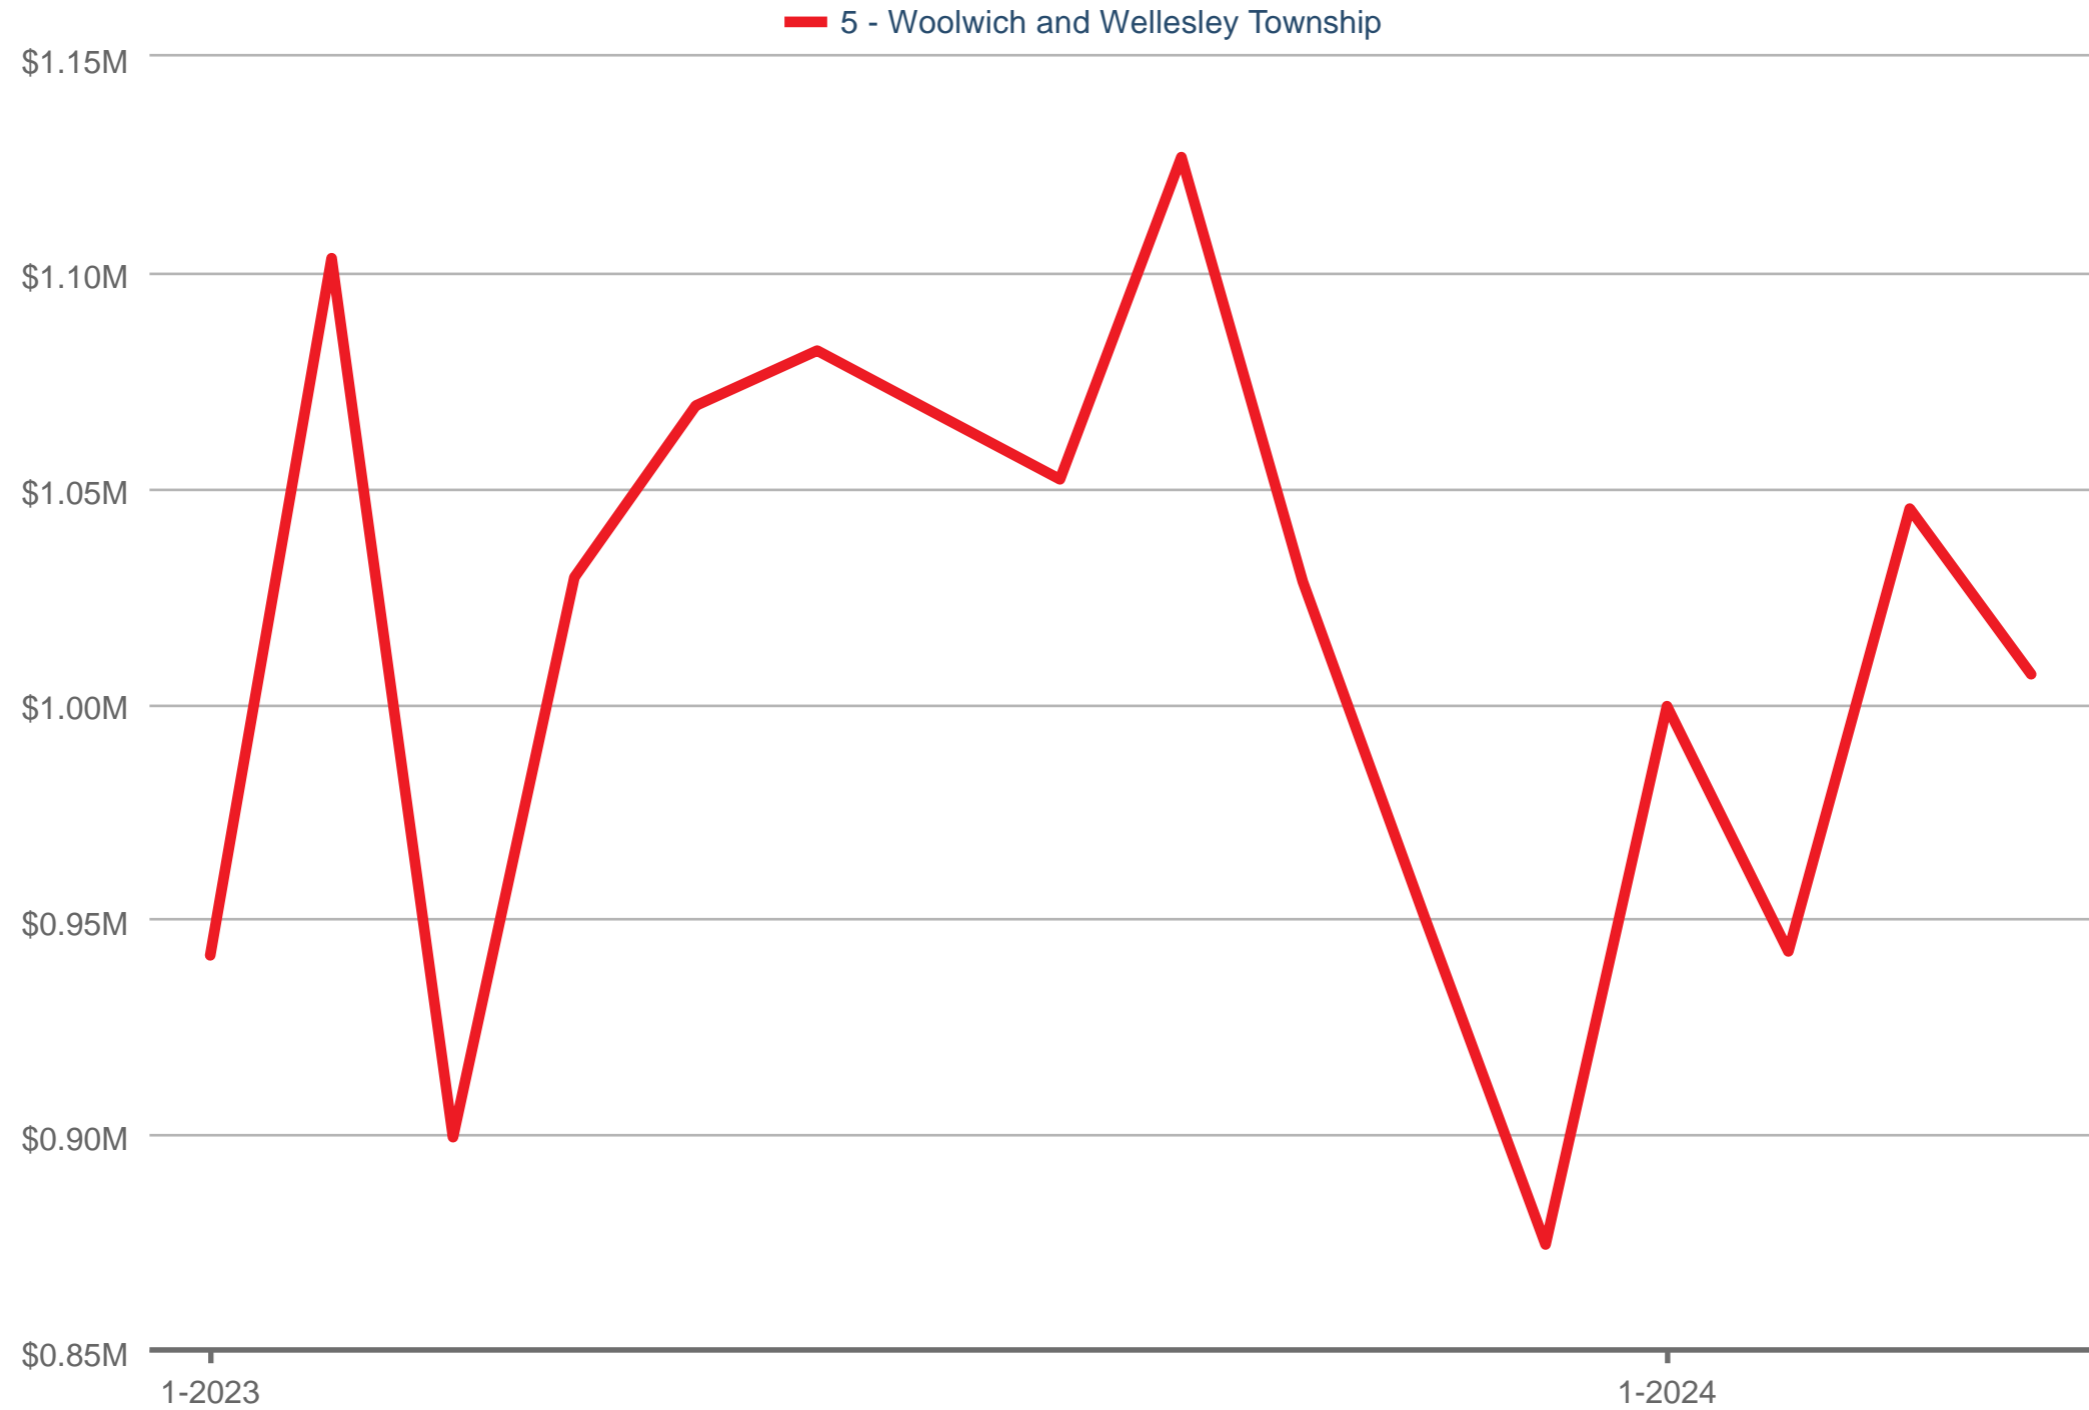

Average Sales Price

5 - Woolwich and Wellesley Township: Single Family
Each data point is one month of activity. Data is from May 2, 2024.