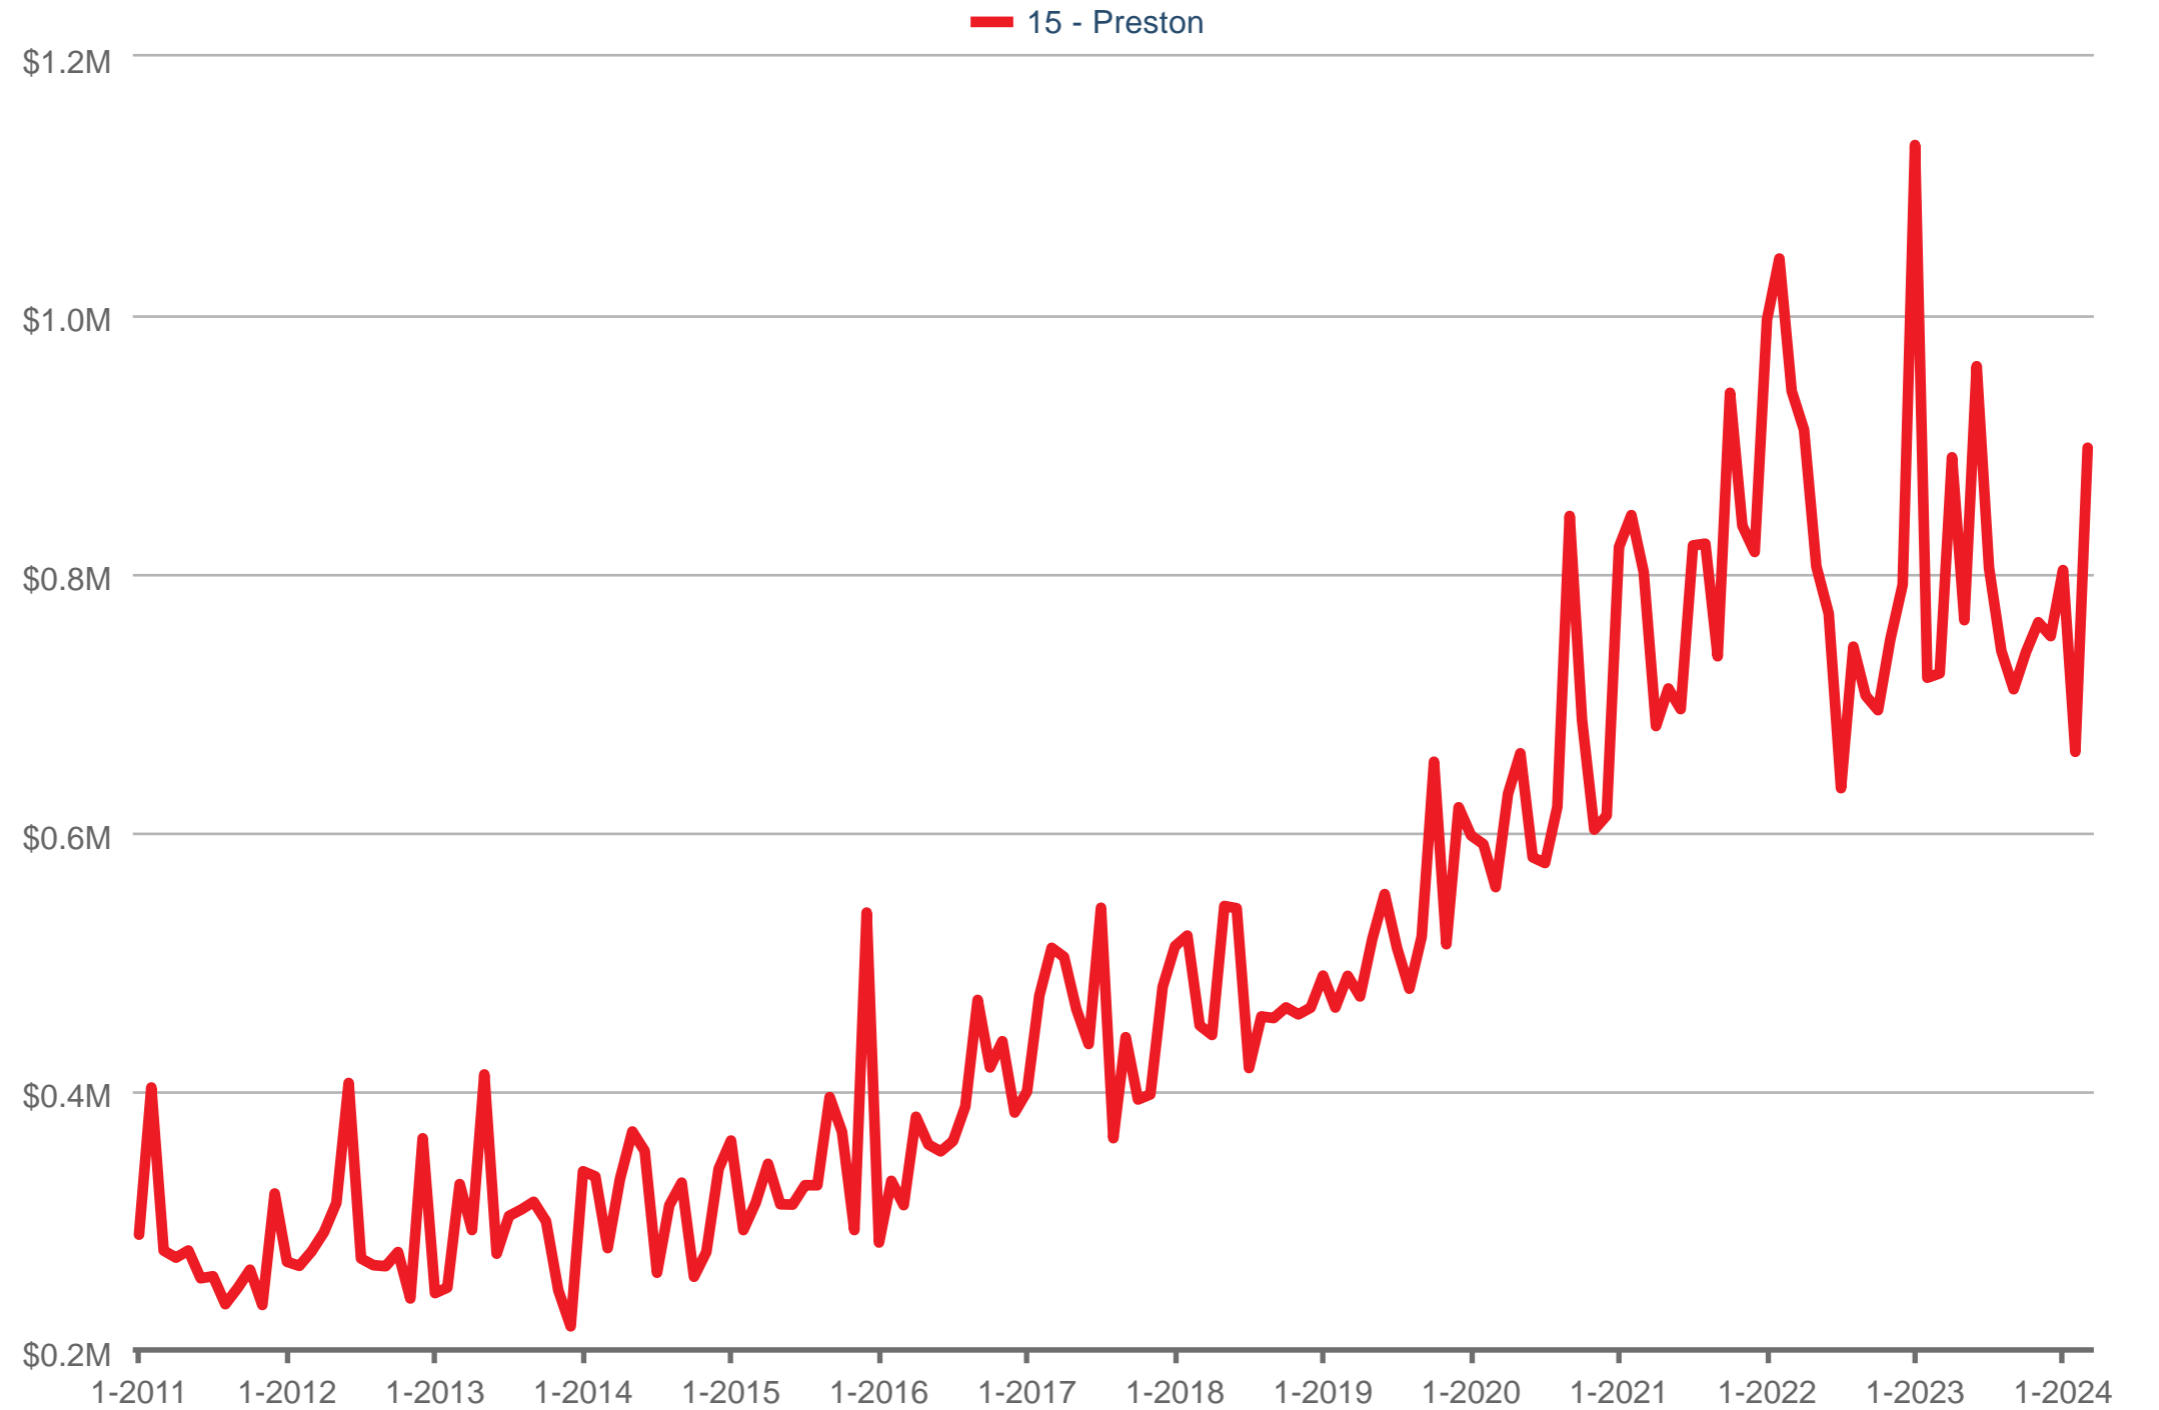

### Average Sales Price

15 - Preston: Single Family

Each data point is one month of activity. Data is from April 20, 2024.