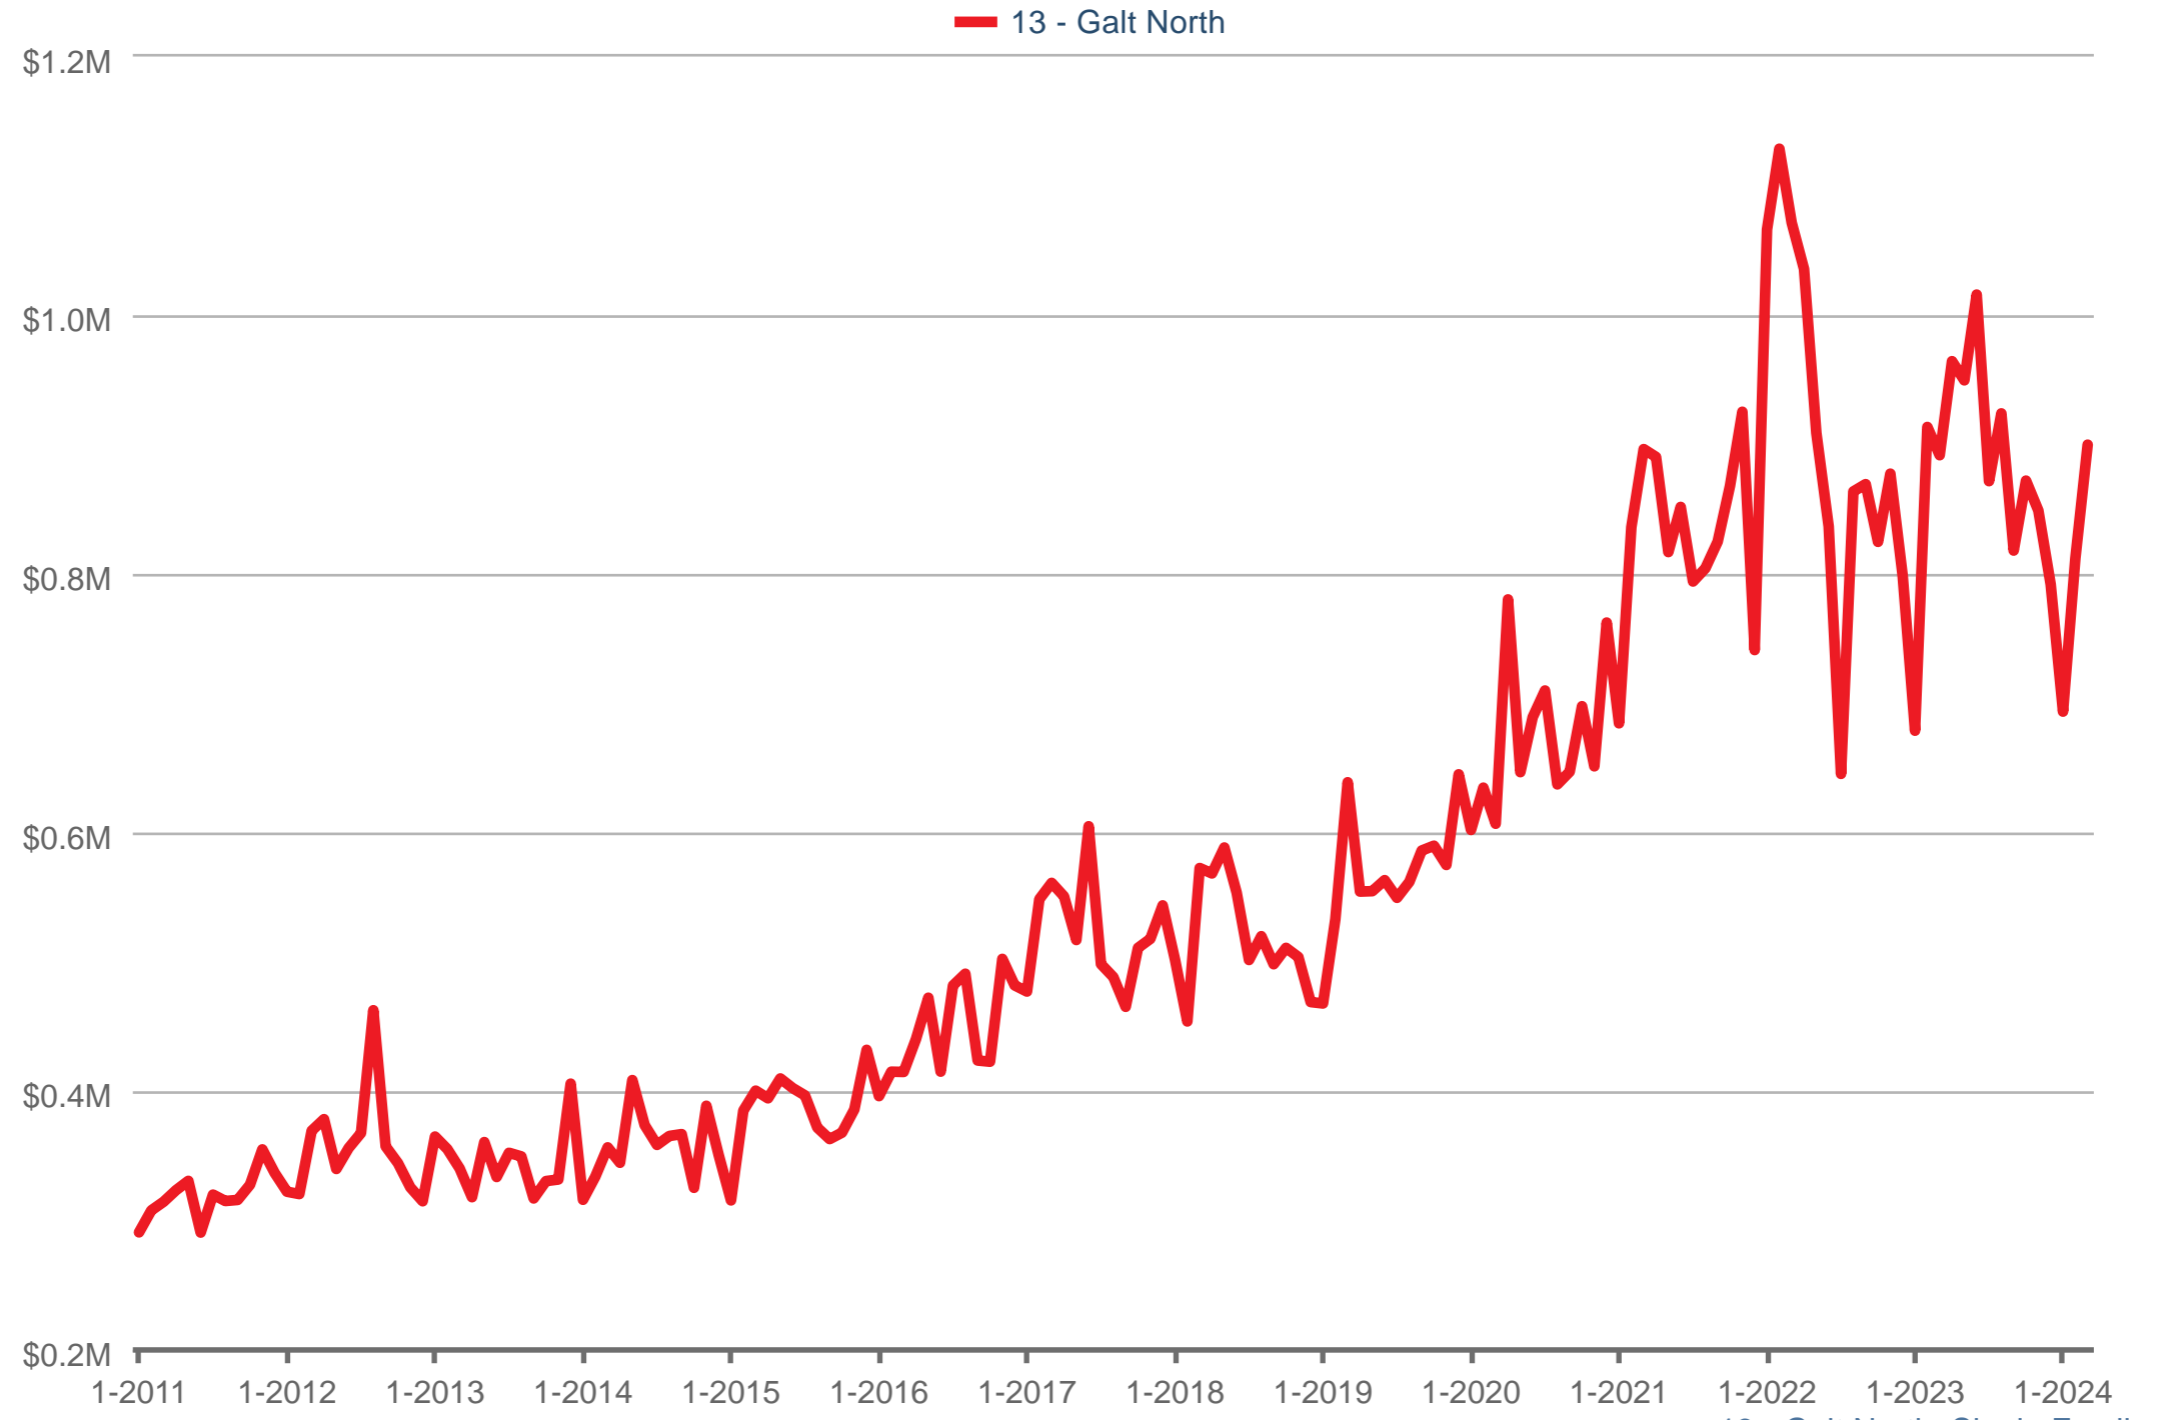

Average Sales Price

13 - Galt North: Single Family

Each data point is one month of activity. Data is from April 27, 2024.