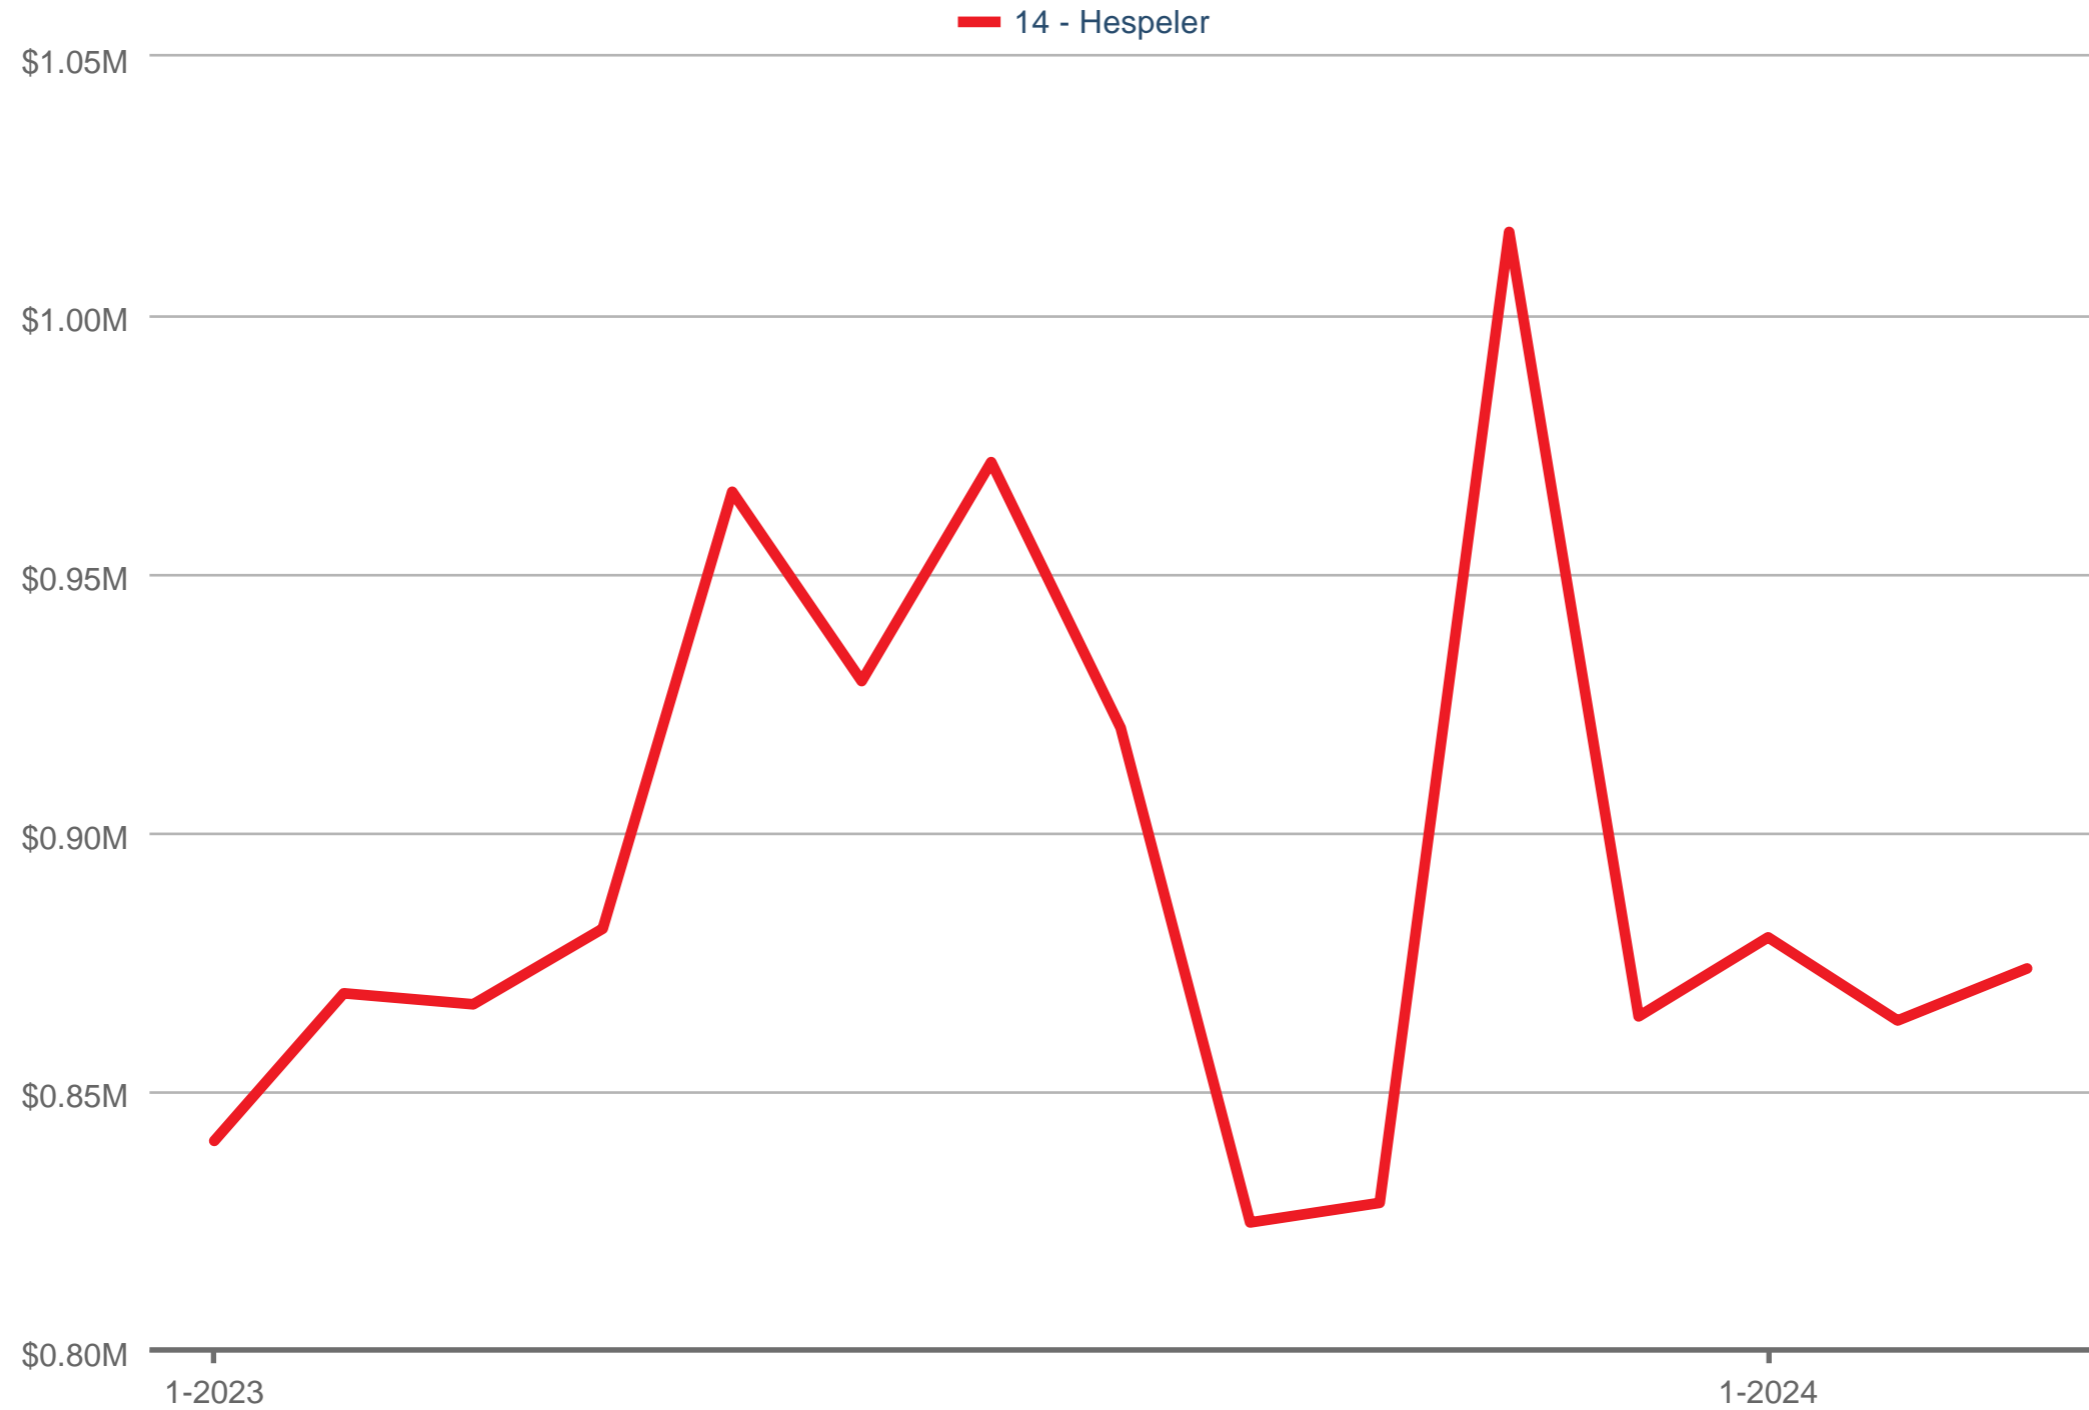

Average Sales Price

14 - Hespeler: Single Family

Each data point is one month of activity. Data is from April 27, 2024.