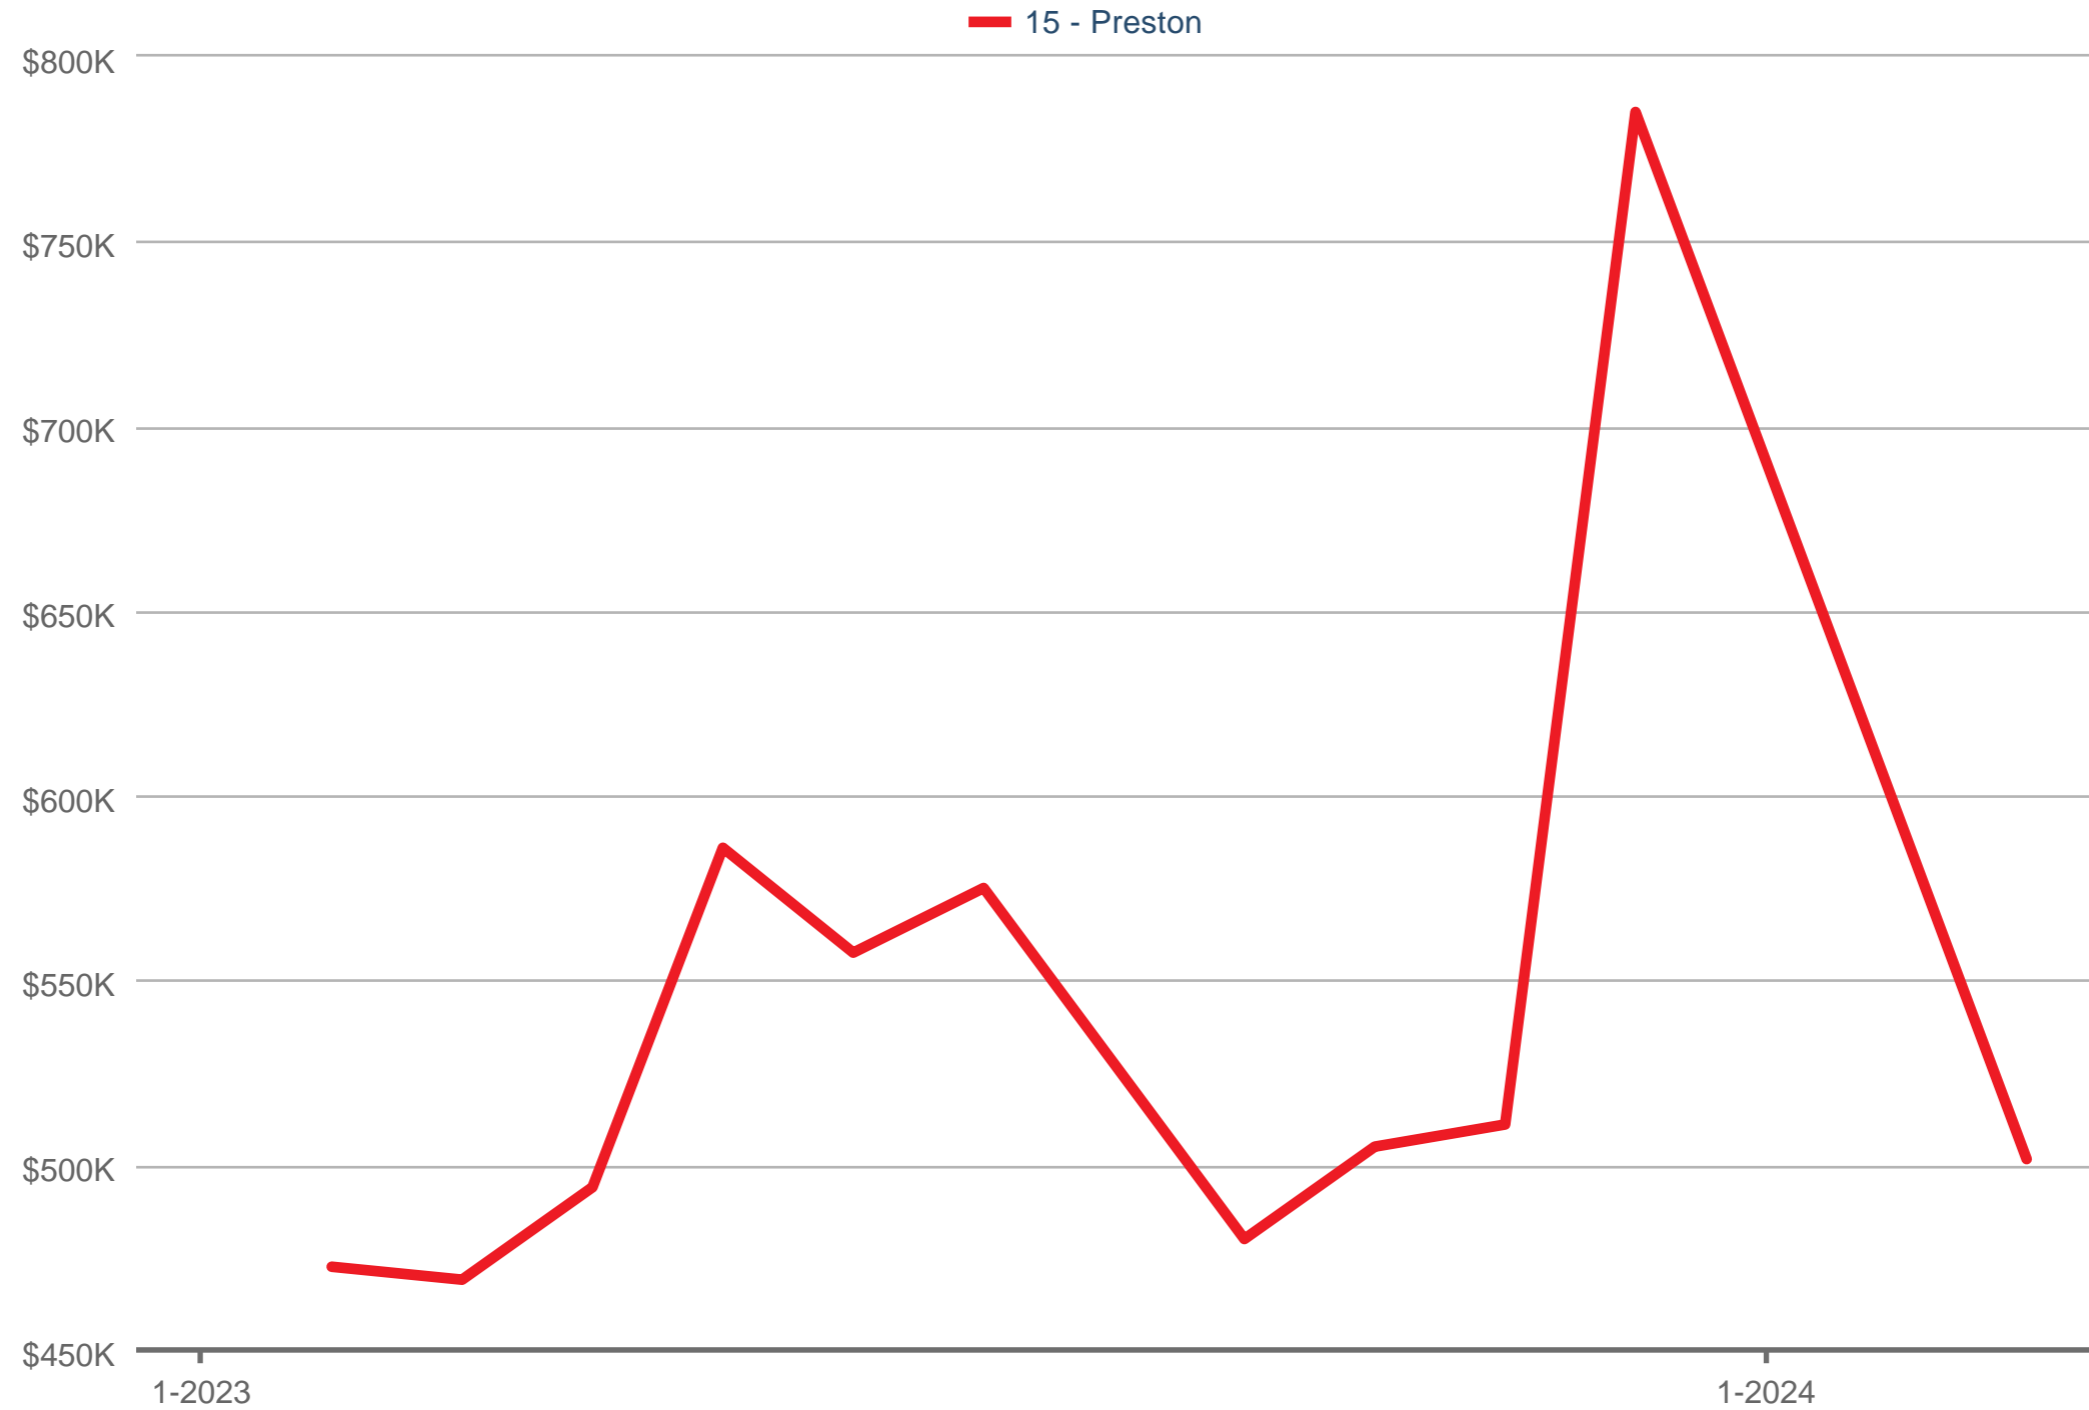

### Average Sales Price

15 - Preston: Condo

Each data point is one month of activity. Data is from April 26, 2024.

All data from ITSO. InfoSparks © 2024 ShowingTime.