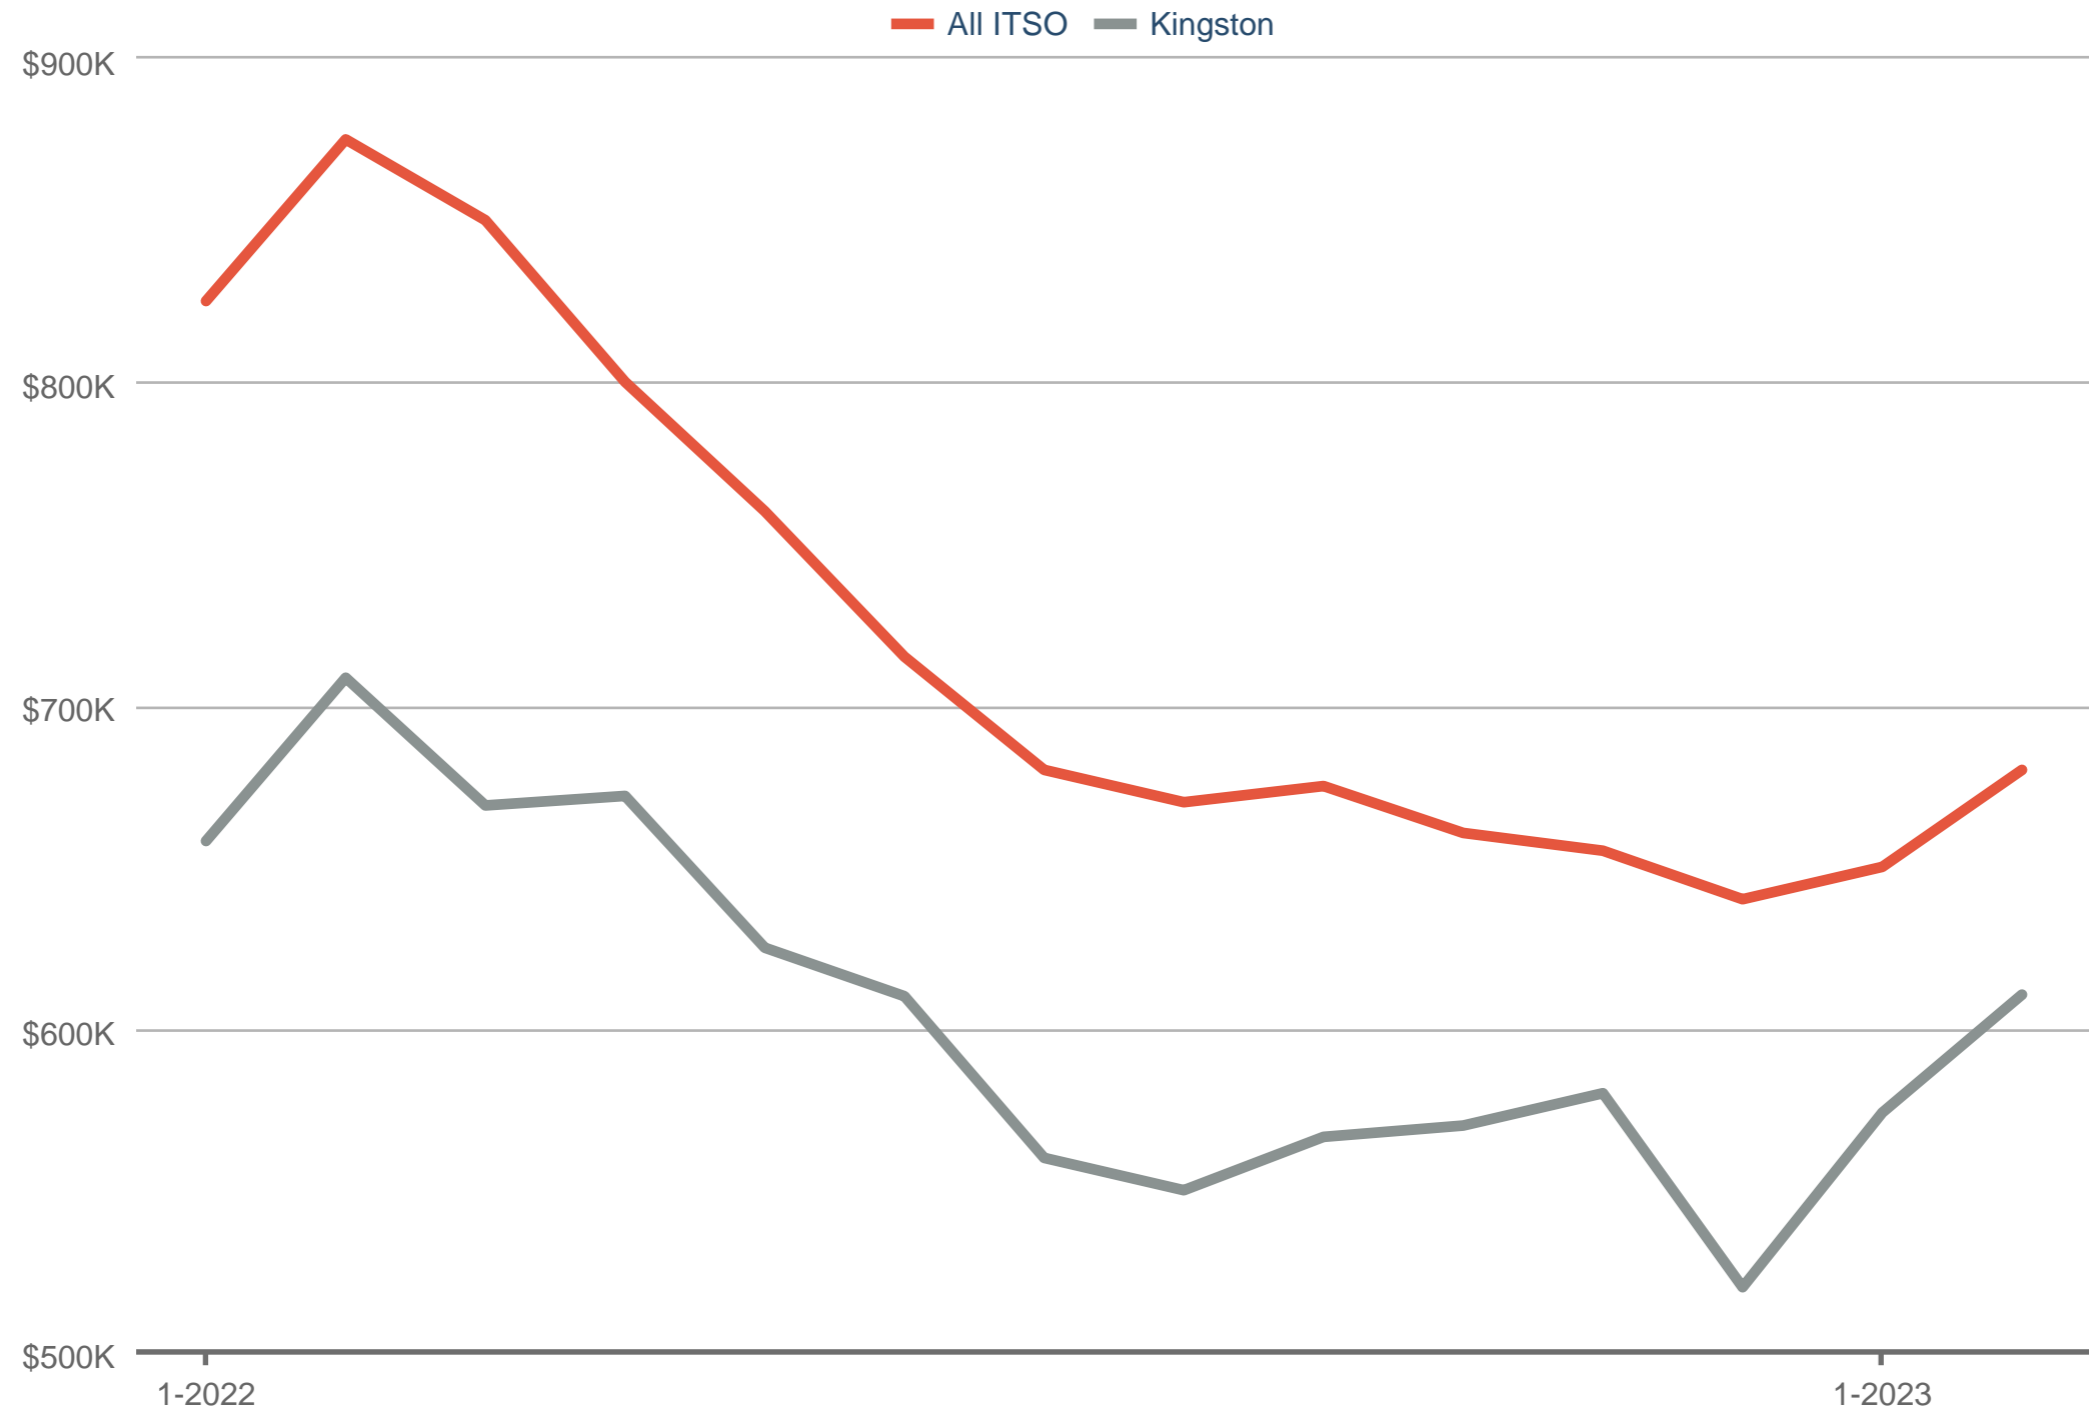

Median Sales Price

All ITSO & Kingston

Each data point is one month of activity. Data is from March 2, 2023.