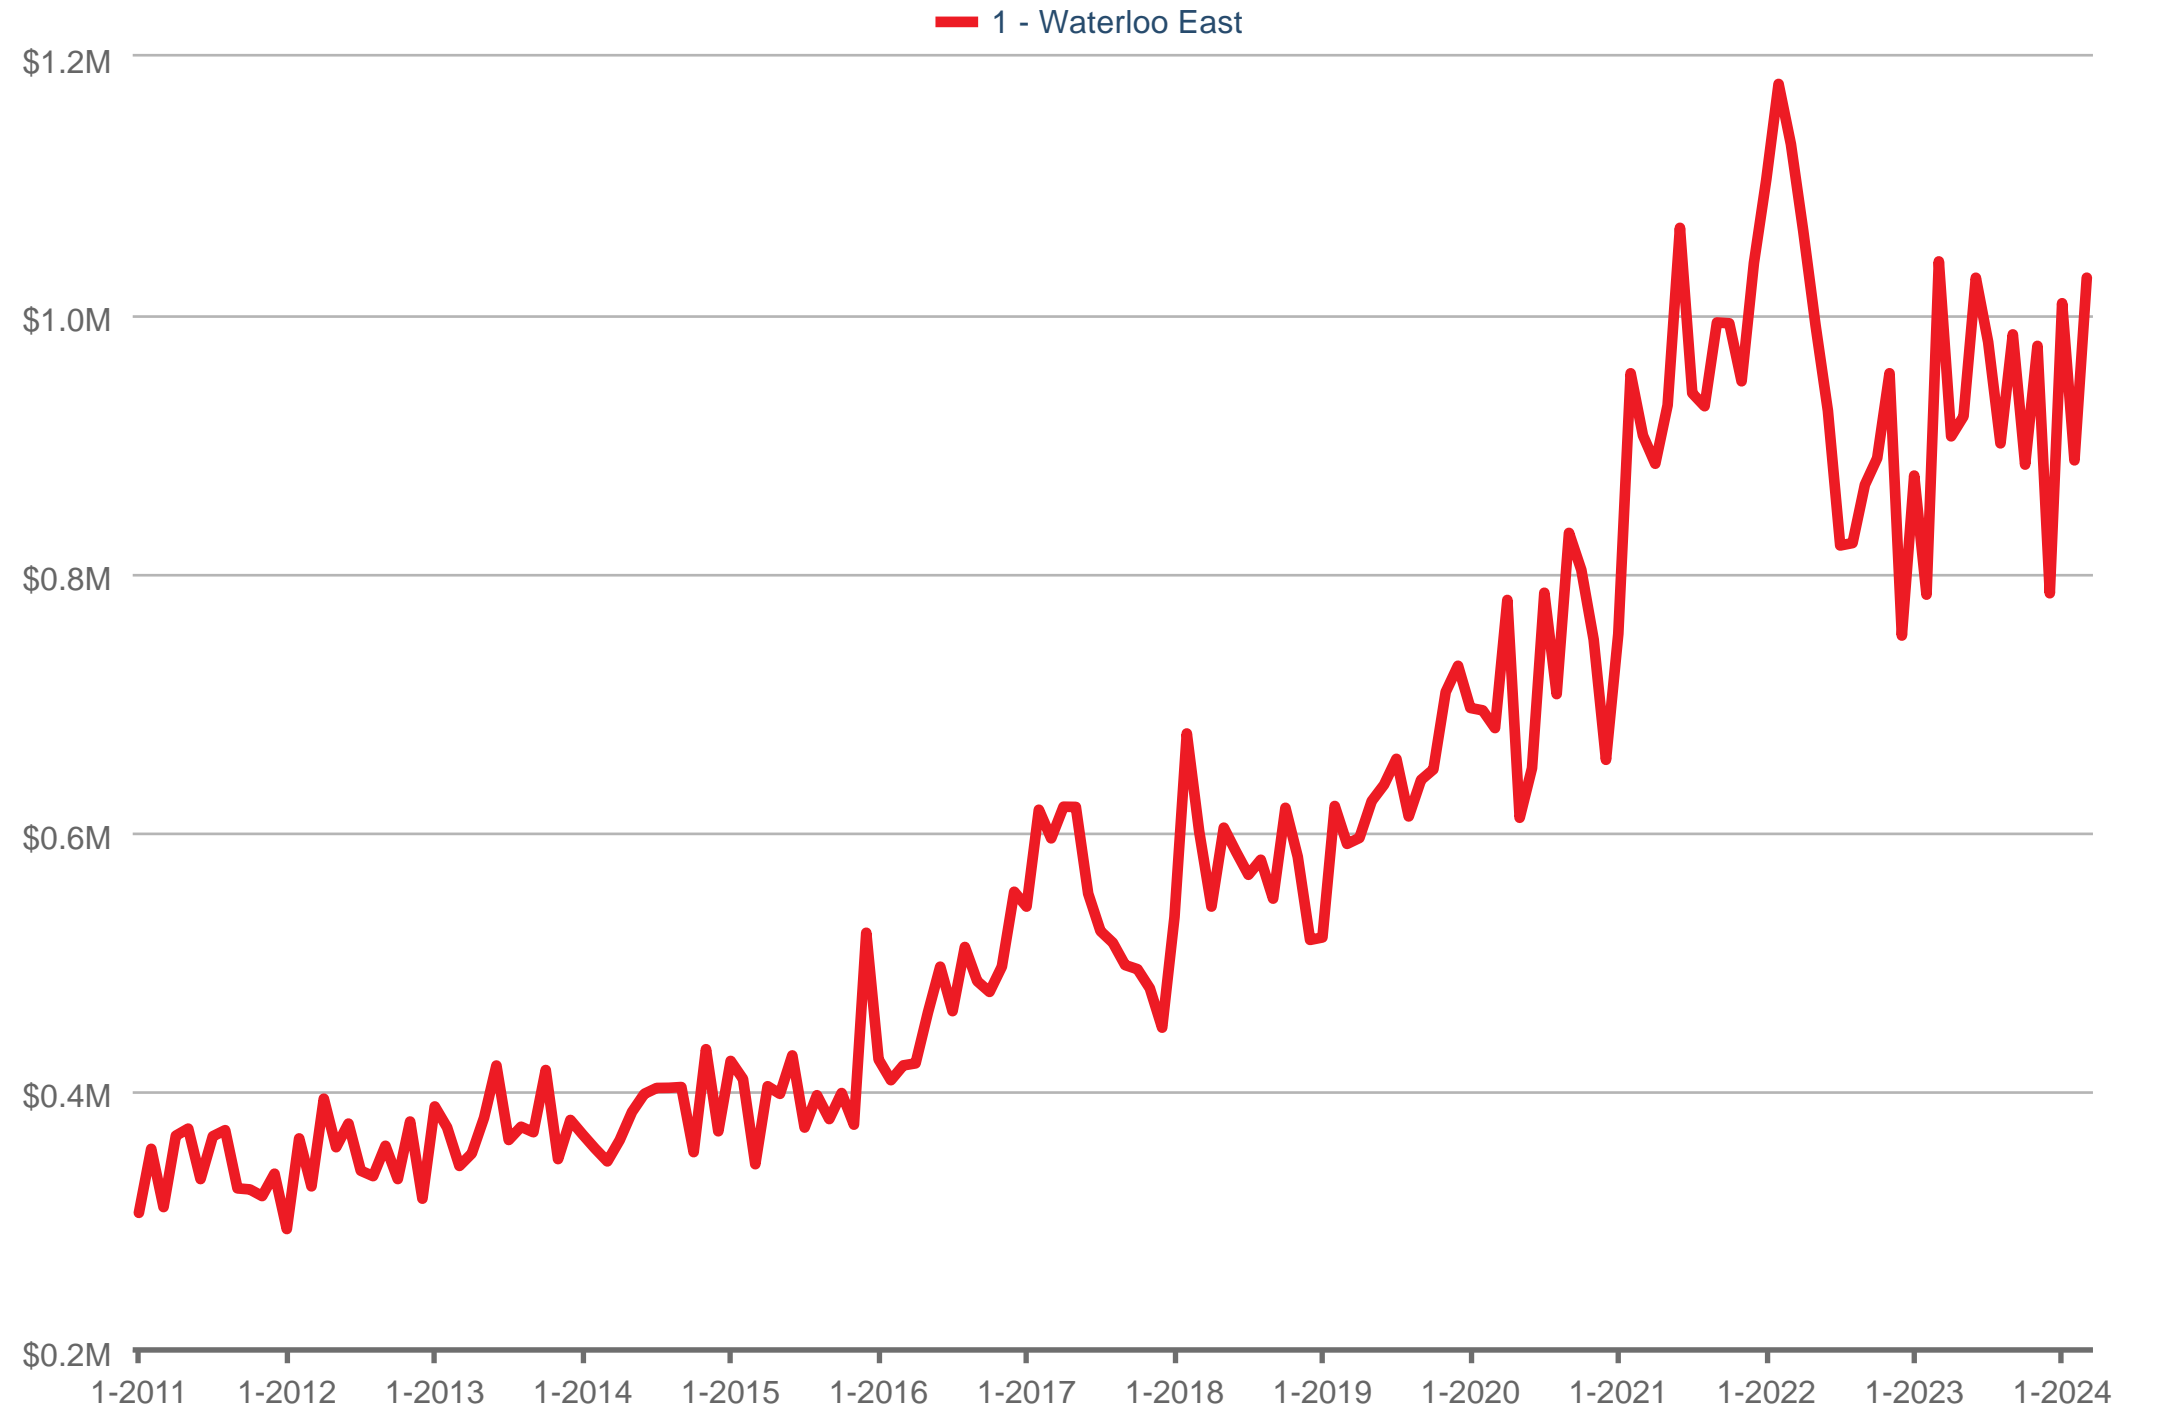

Average Sales Price

1 - Waterloo East: Single Family

Each data point is one month of activity. Data is from April 25, 2024.