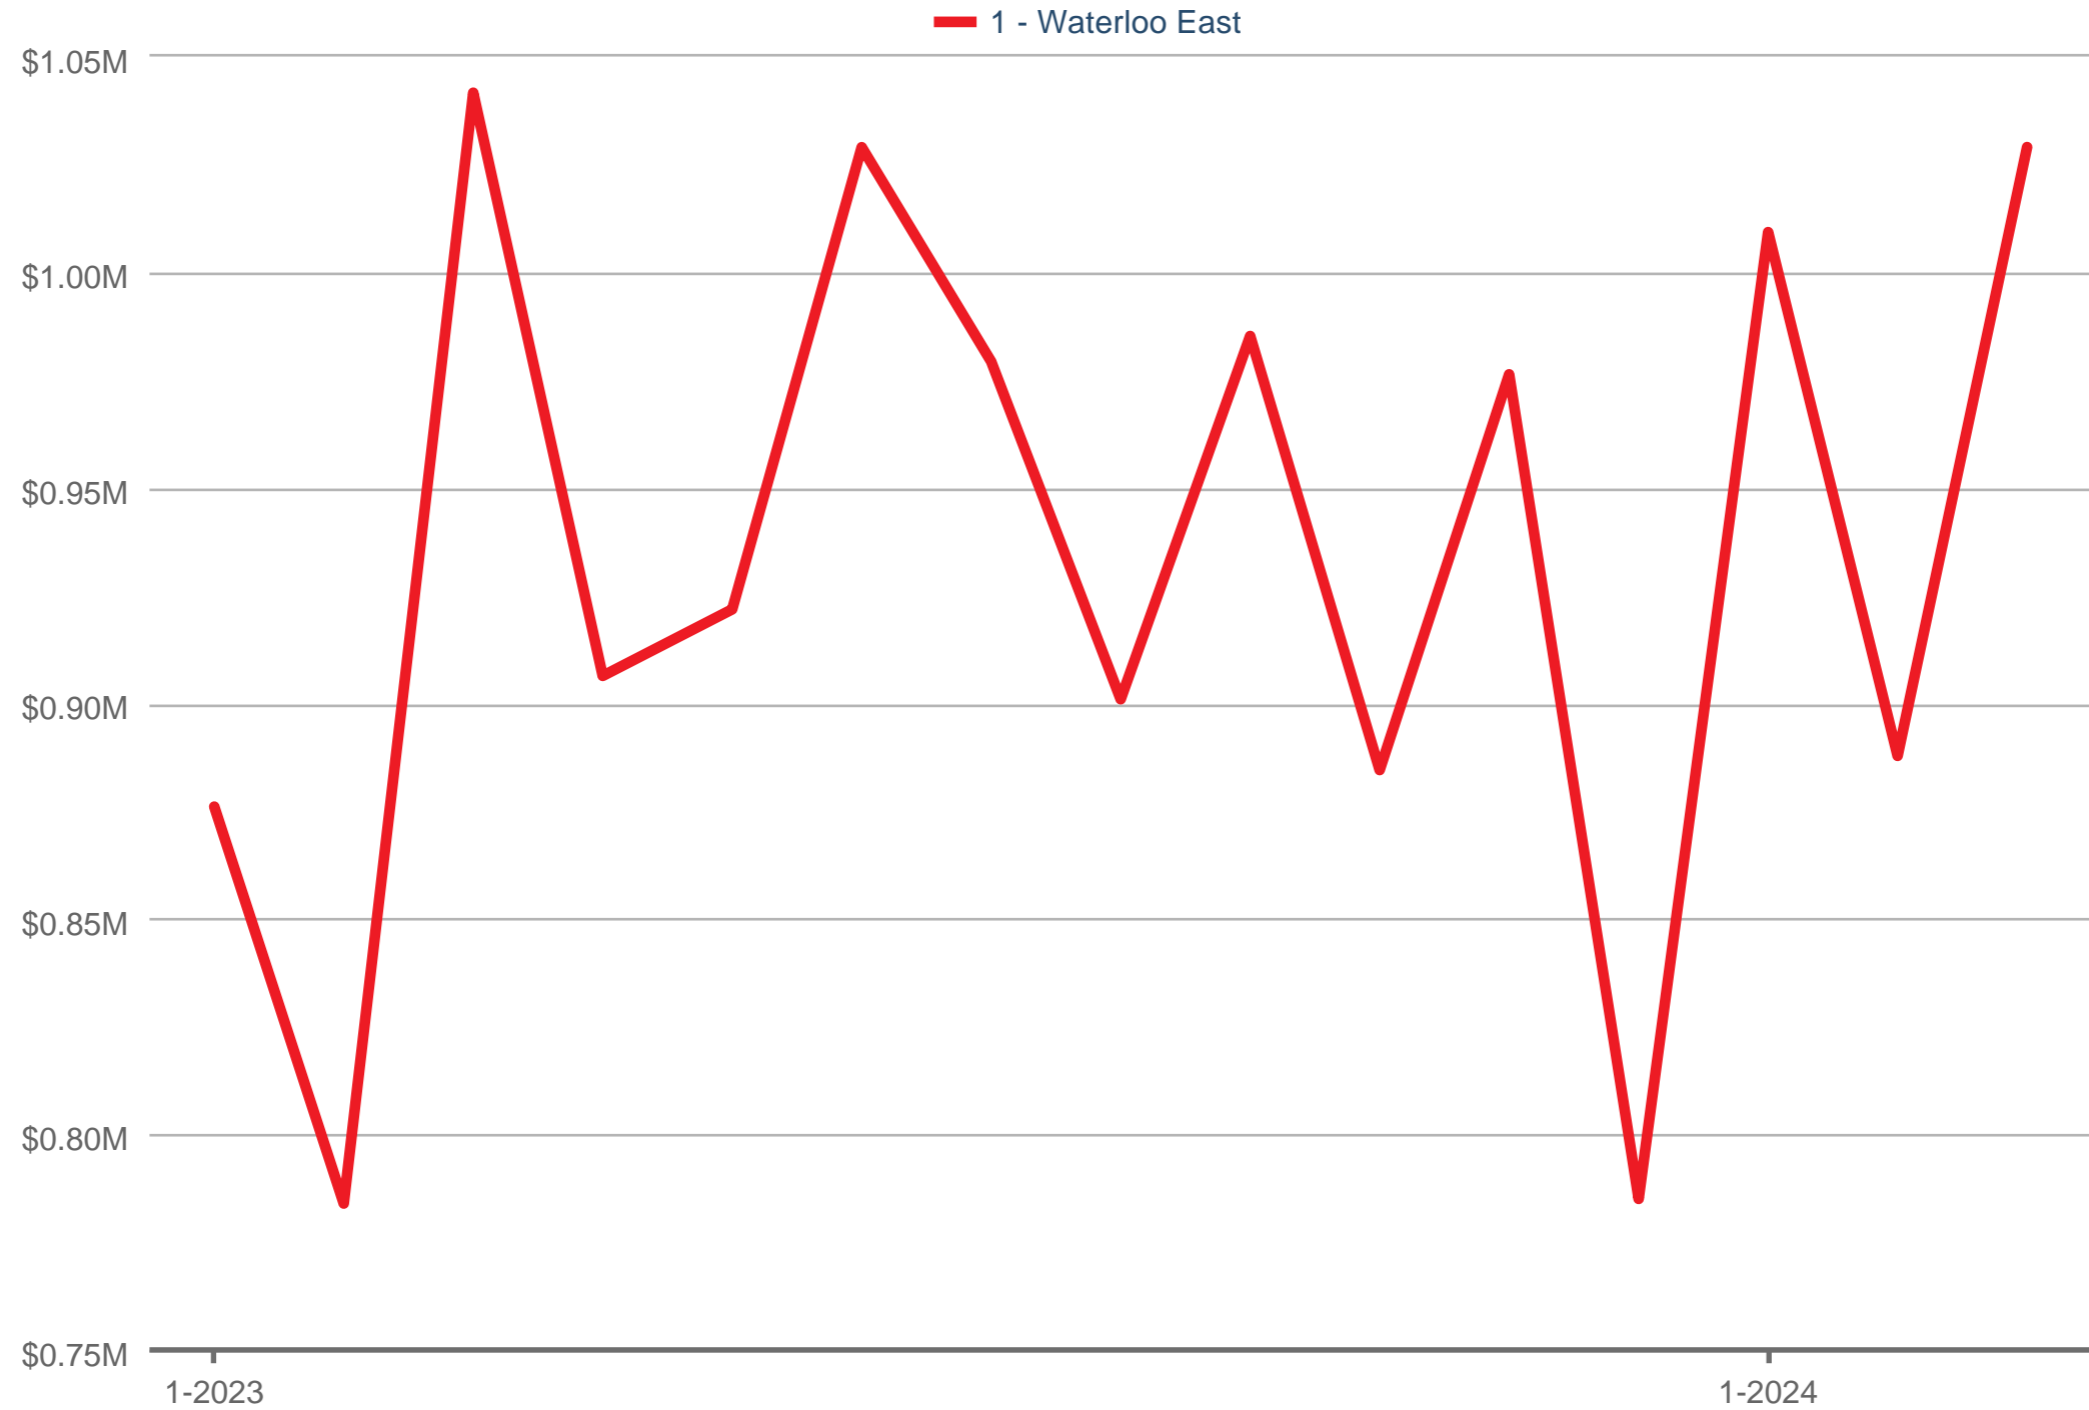

### Average Sales Price

1 - Waterloo East: Single Family

Each data point is one month of activity. Data is from April 25, 2024.