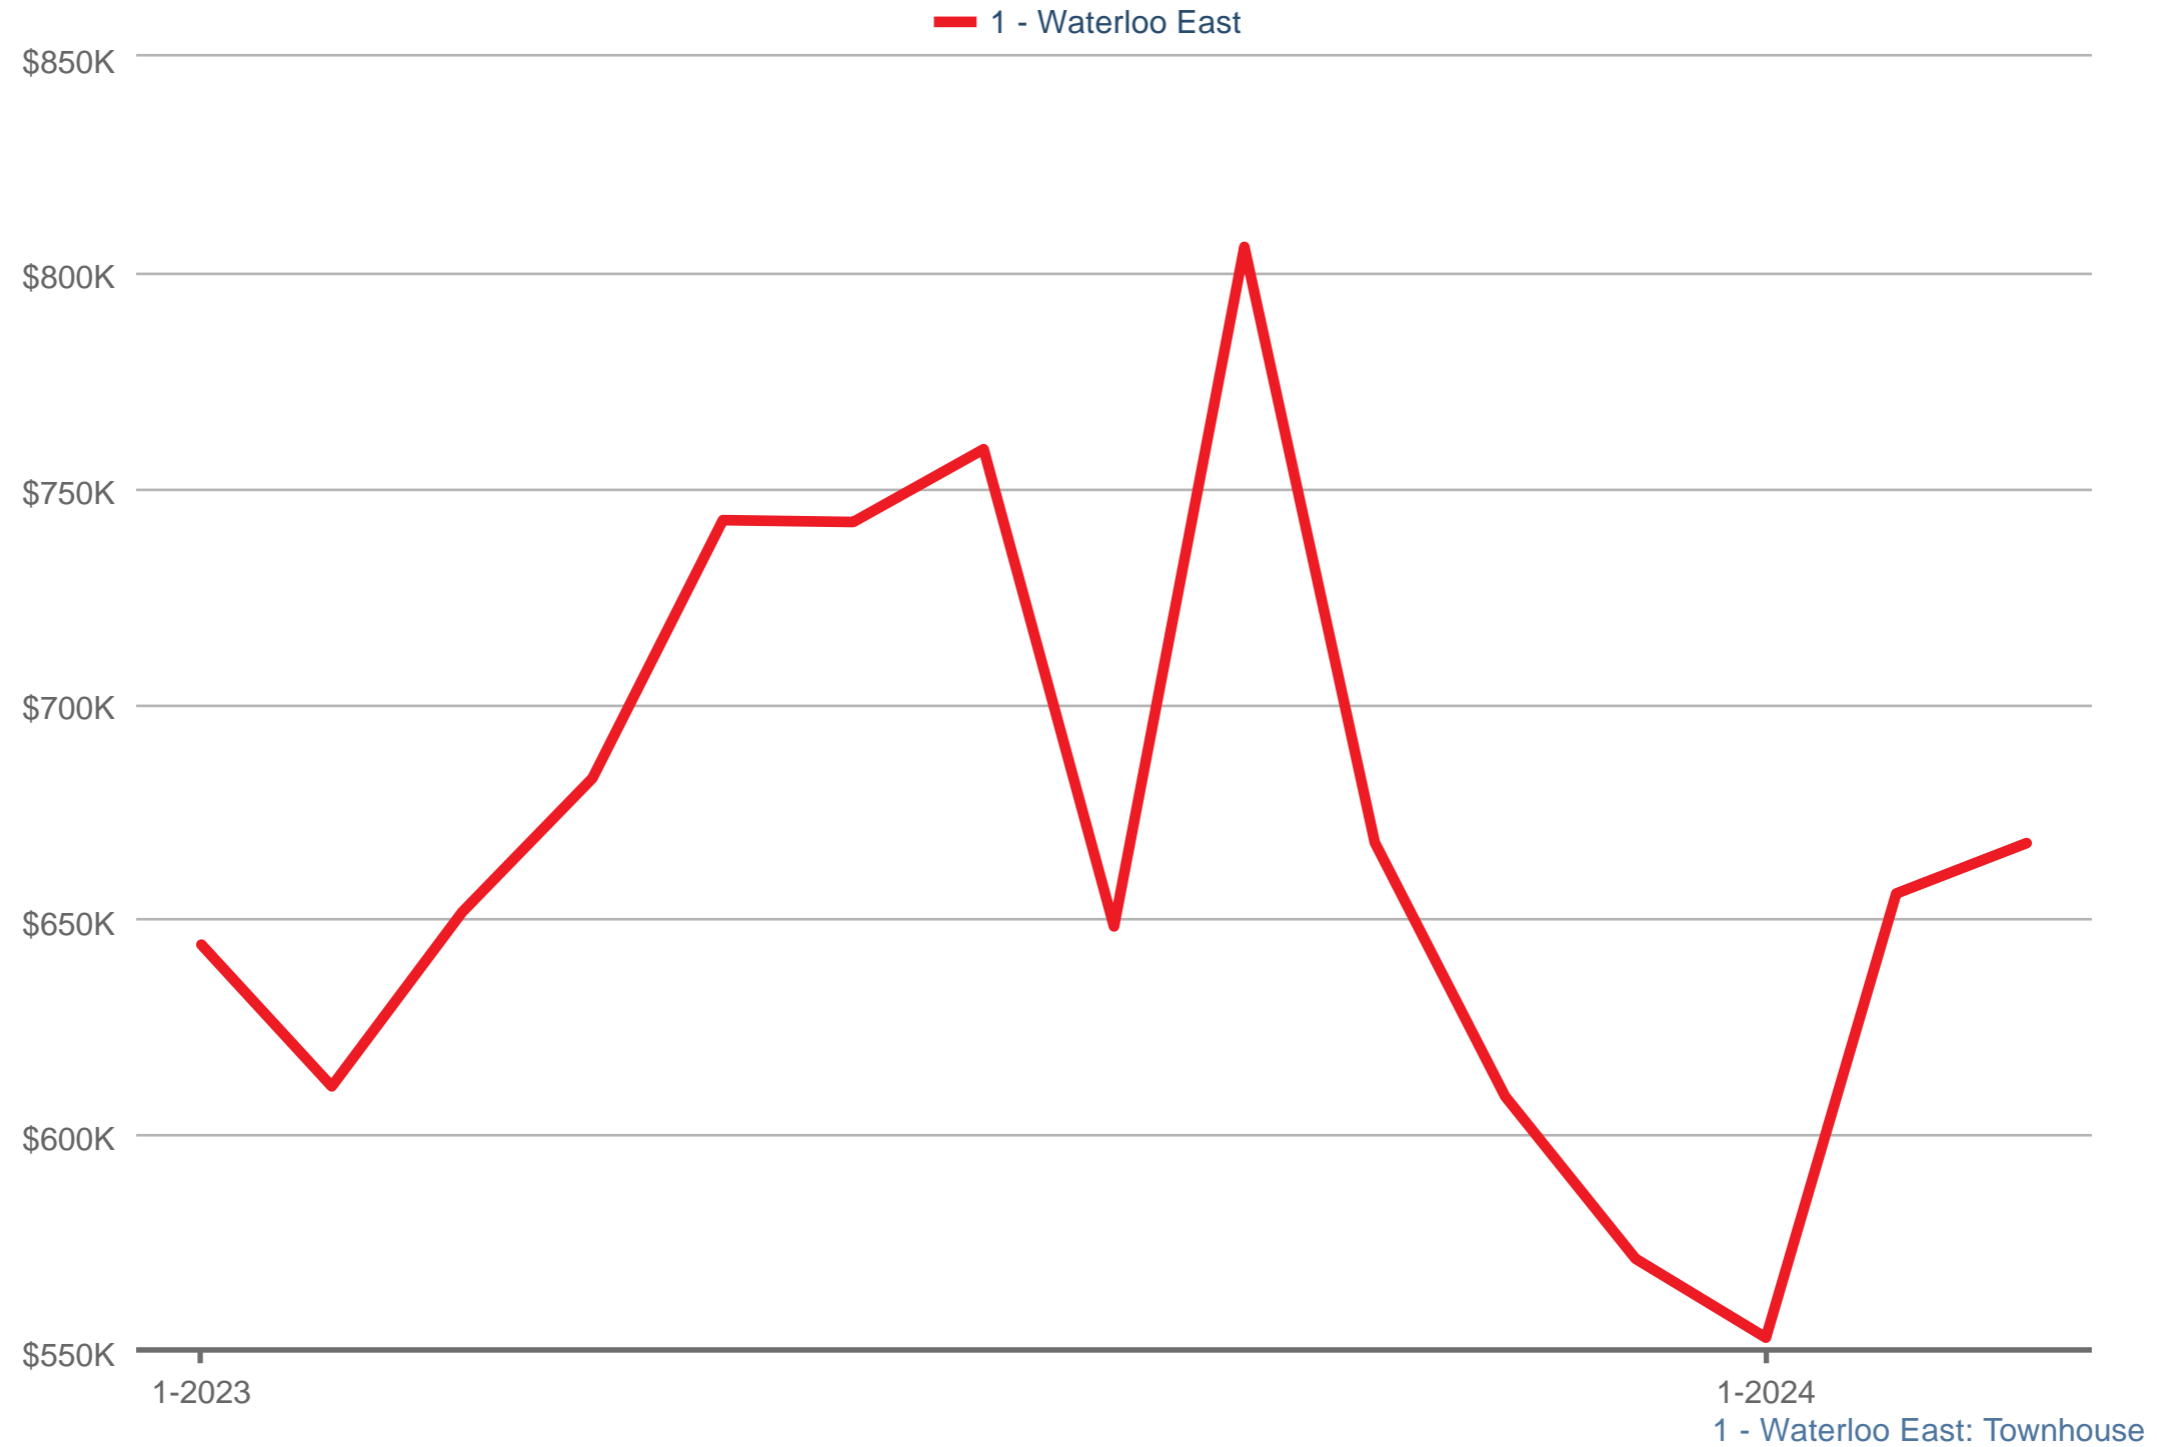

### Average Sales Price

Each data point is one month of activity. Data is from April 23, 2024.