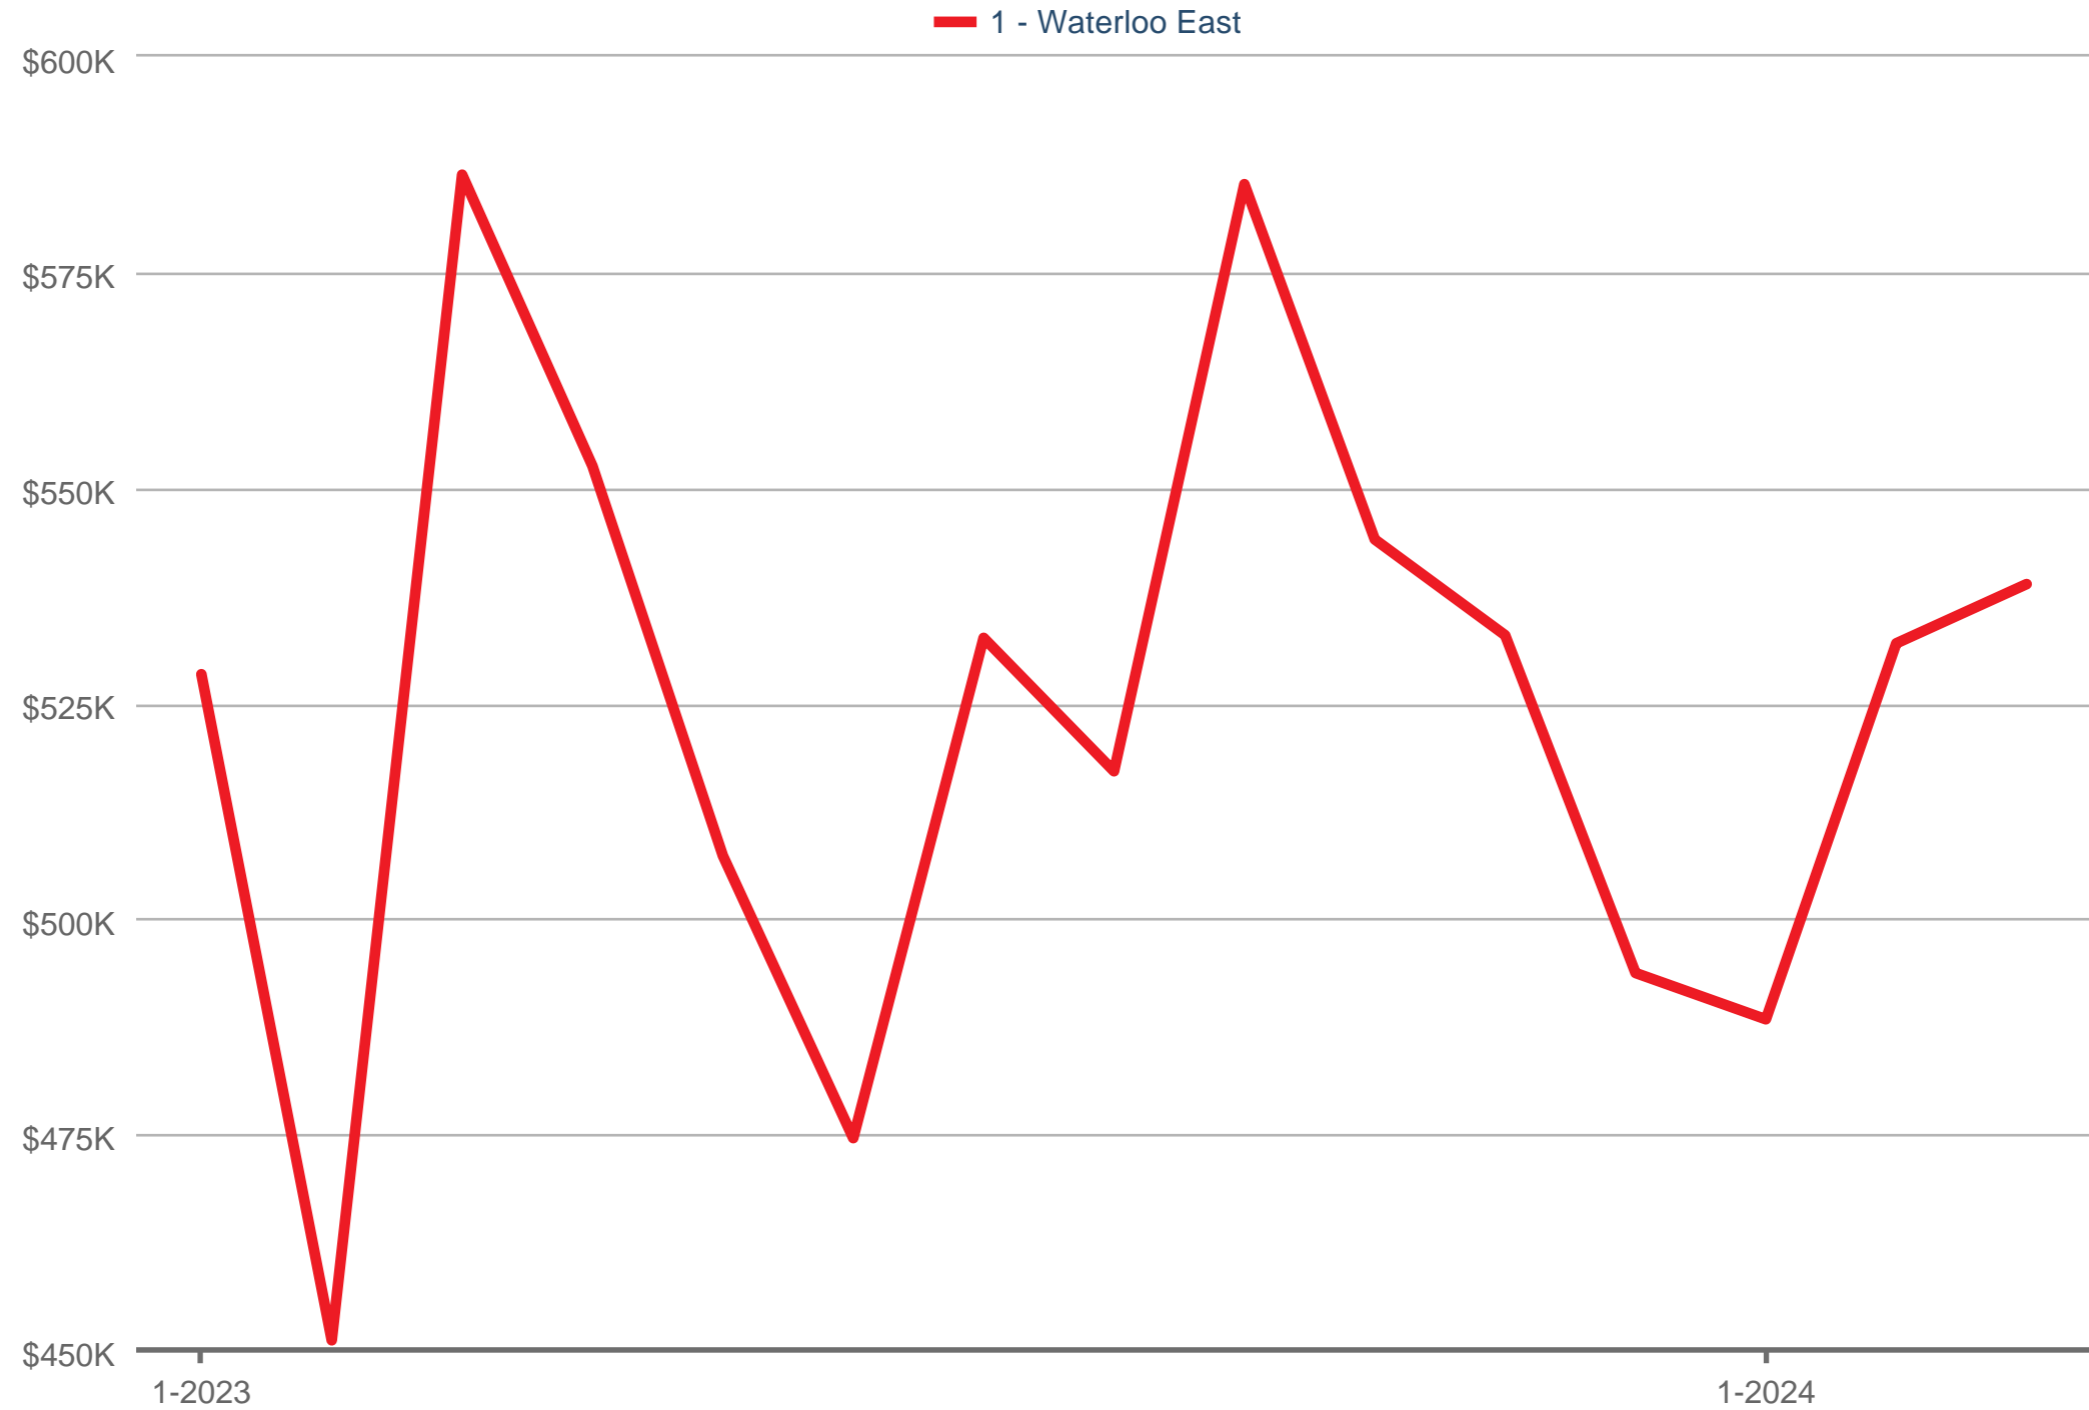

Average Sales Price

1 - Waterloo East: Condo

Each data point is one month of activity. Data is from April 26, 2024.