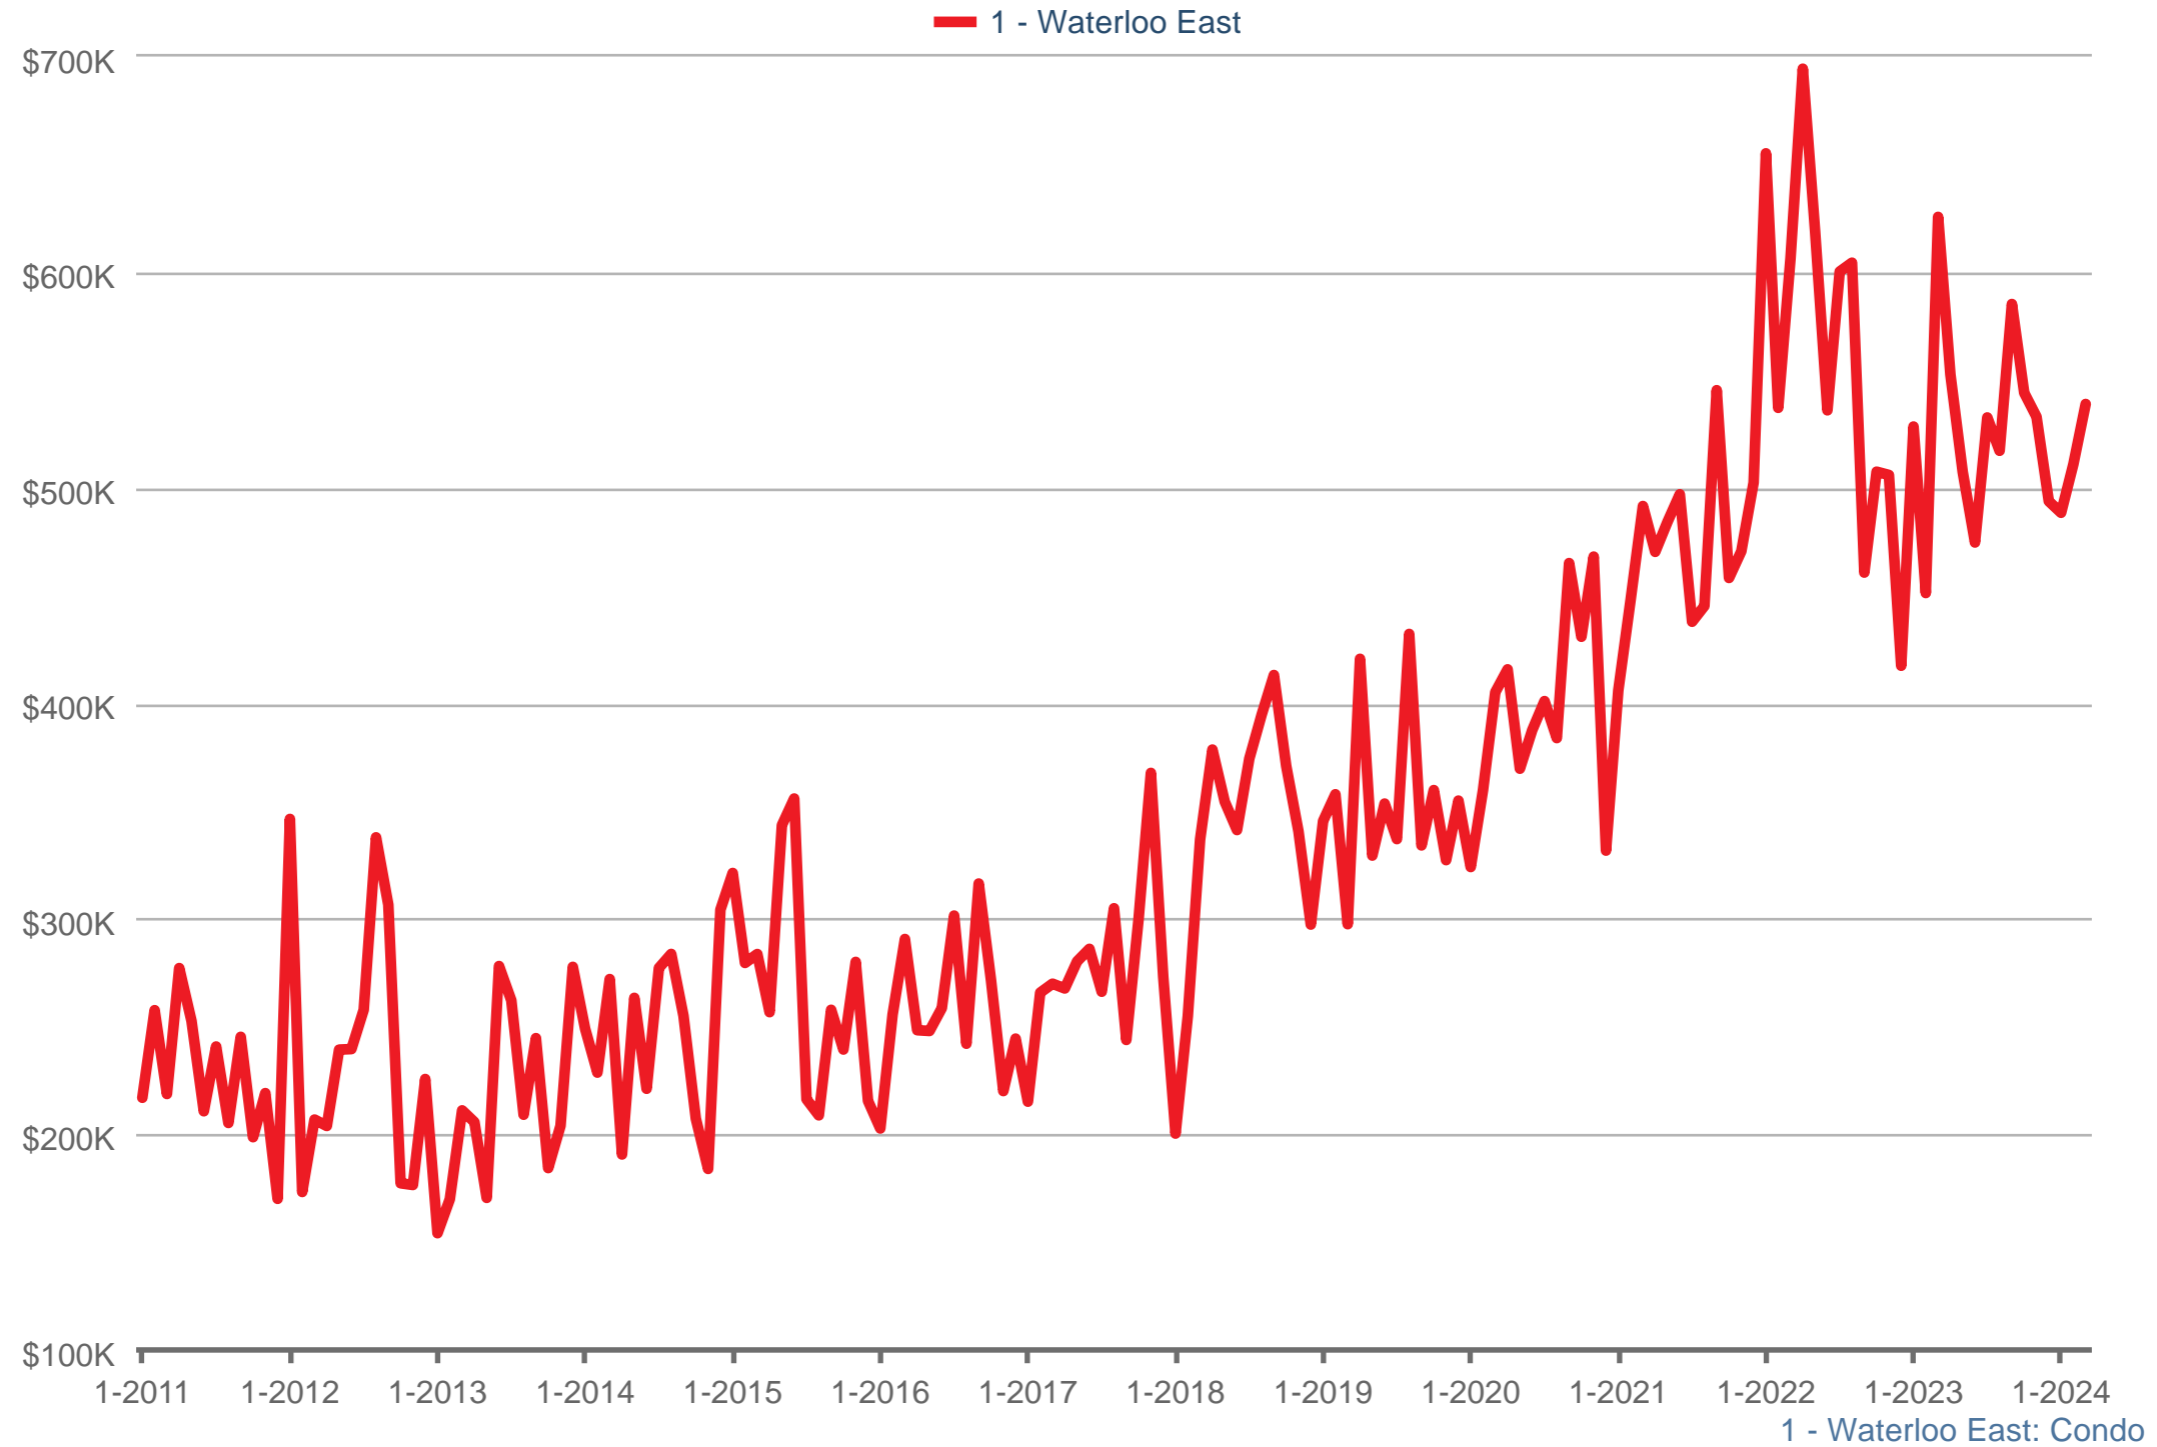

Average Sales Price

Each data point is one month of activity. Data is from April 19, 2024.

All data from ITSO. InfoSparks © 2024 ShowingTime.