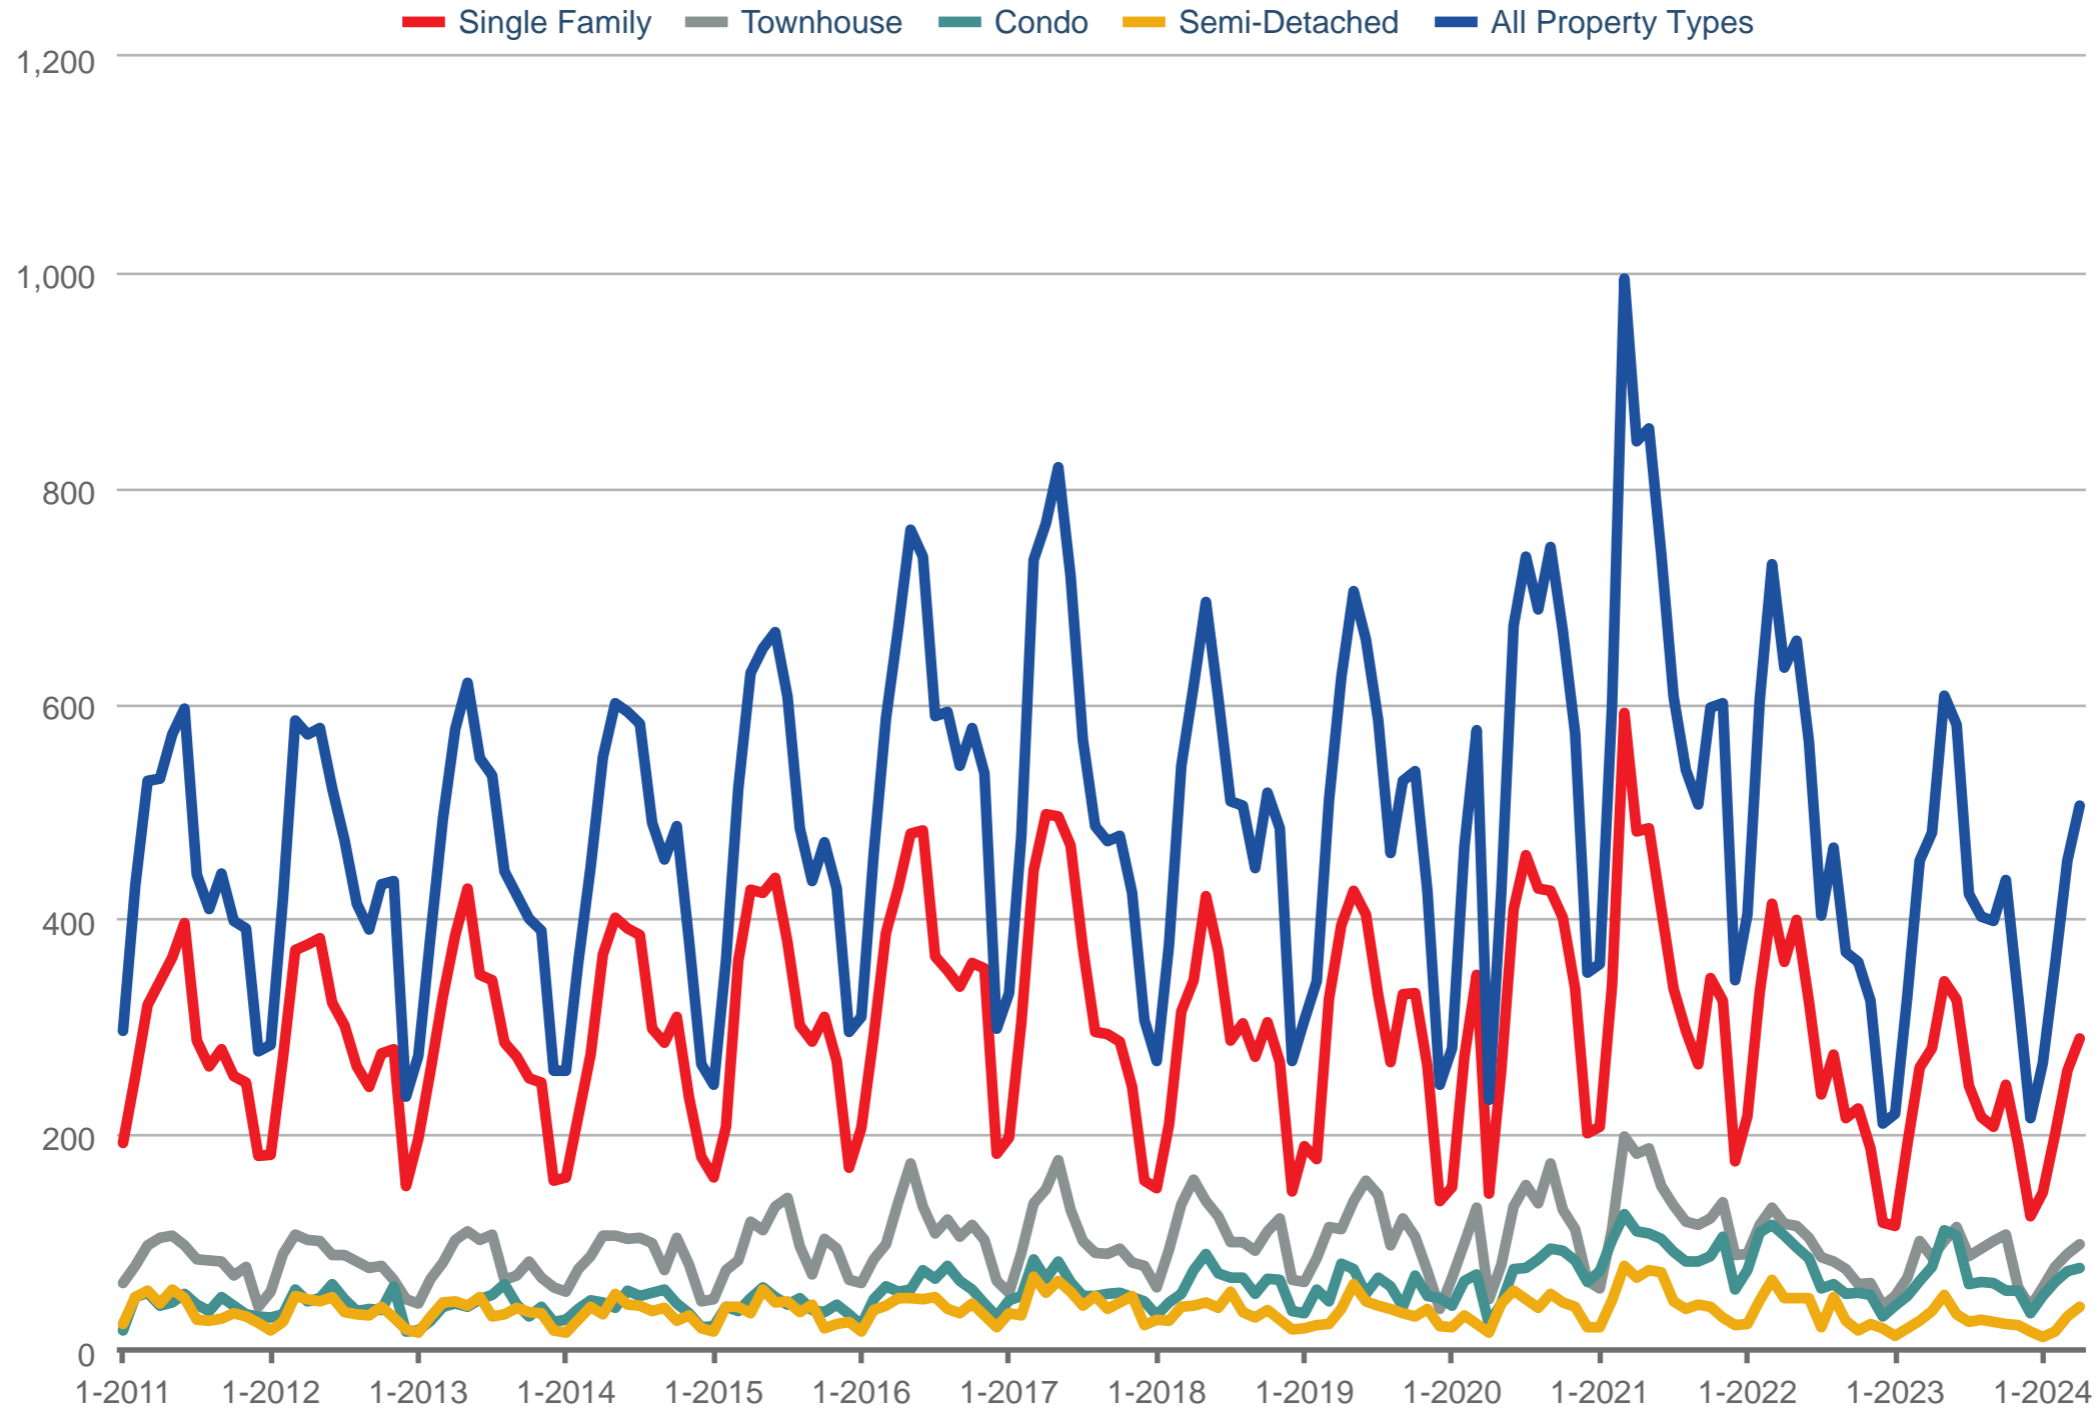

Sales - By Property Type

Kitchener-Waterloo Association of REALTORS®

Each data point is one month of activity. Data is from May 6, 2024.

All data from ITSO. InfoSparks © 2024 ShowingTime.