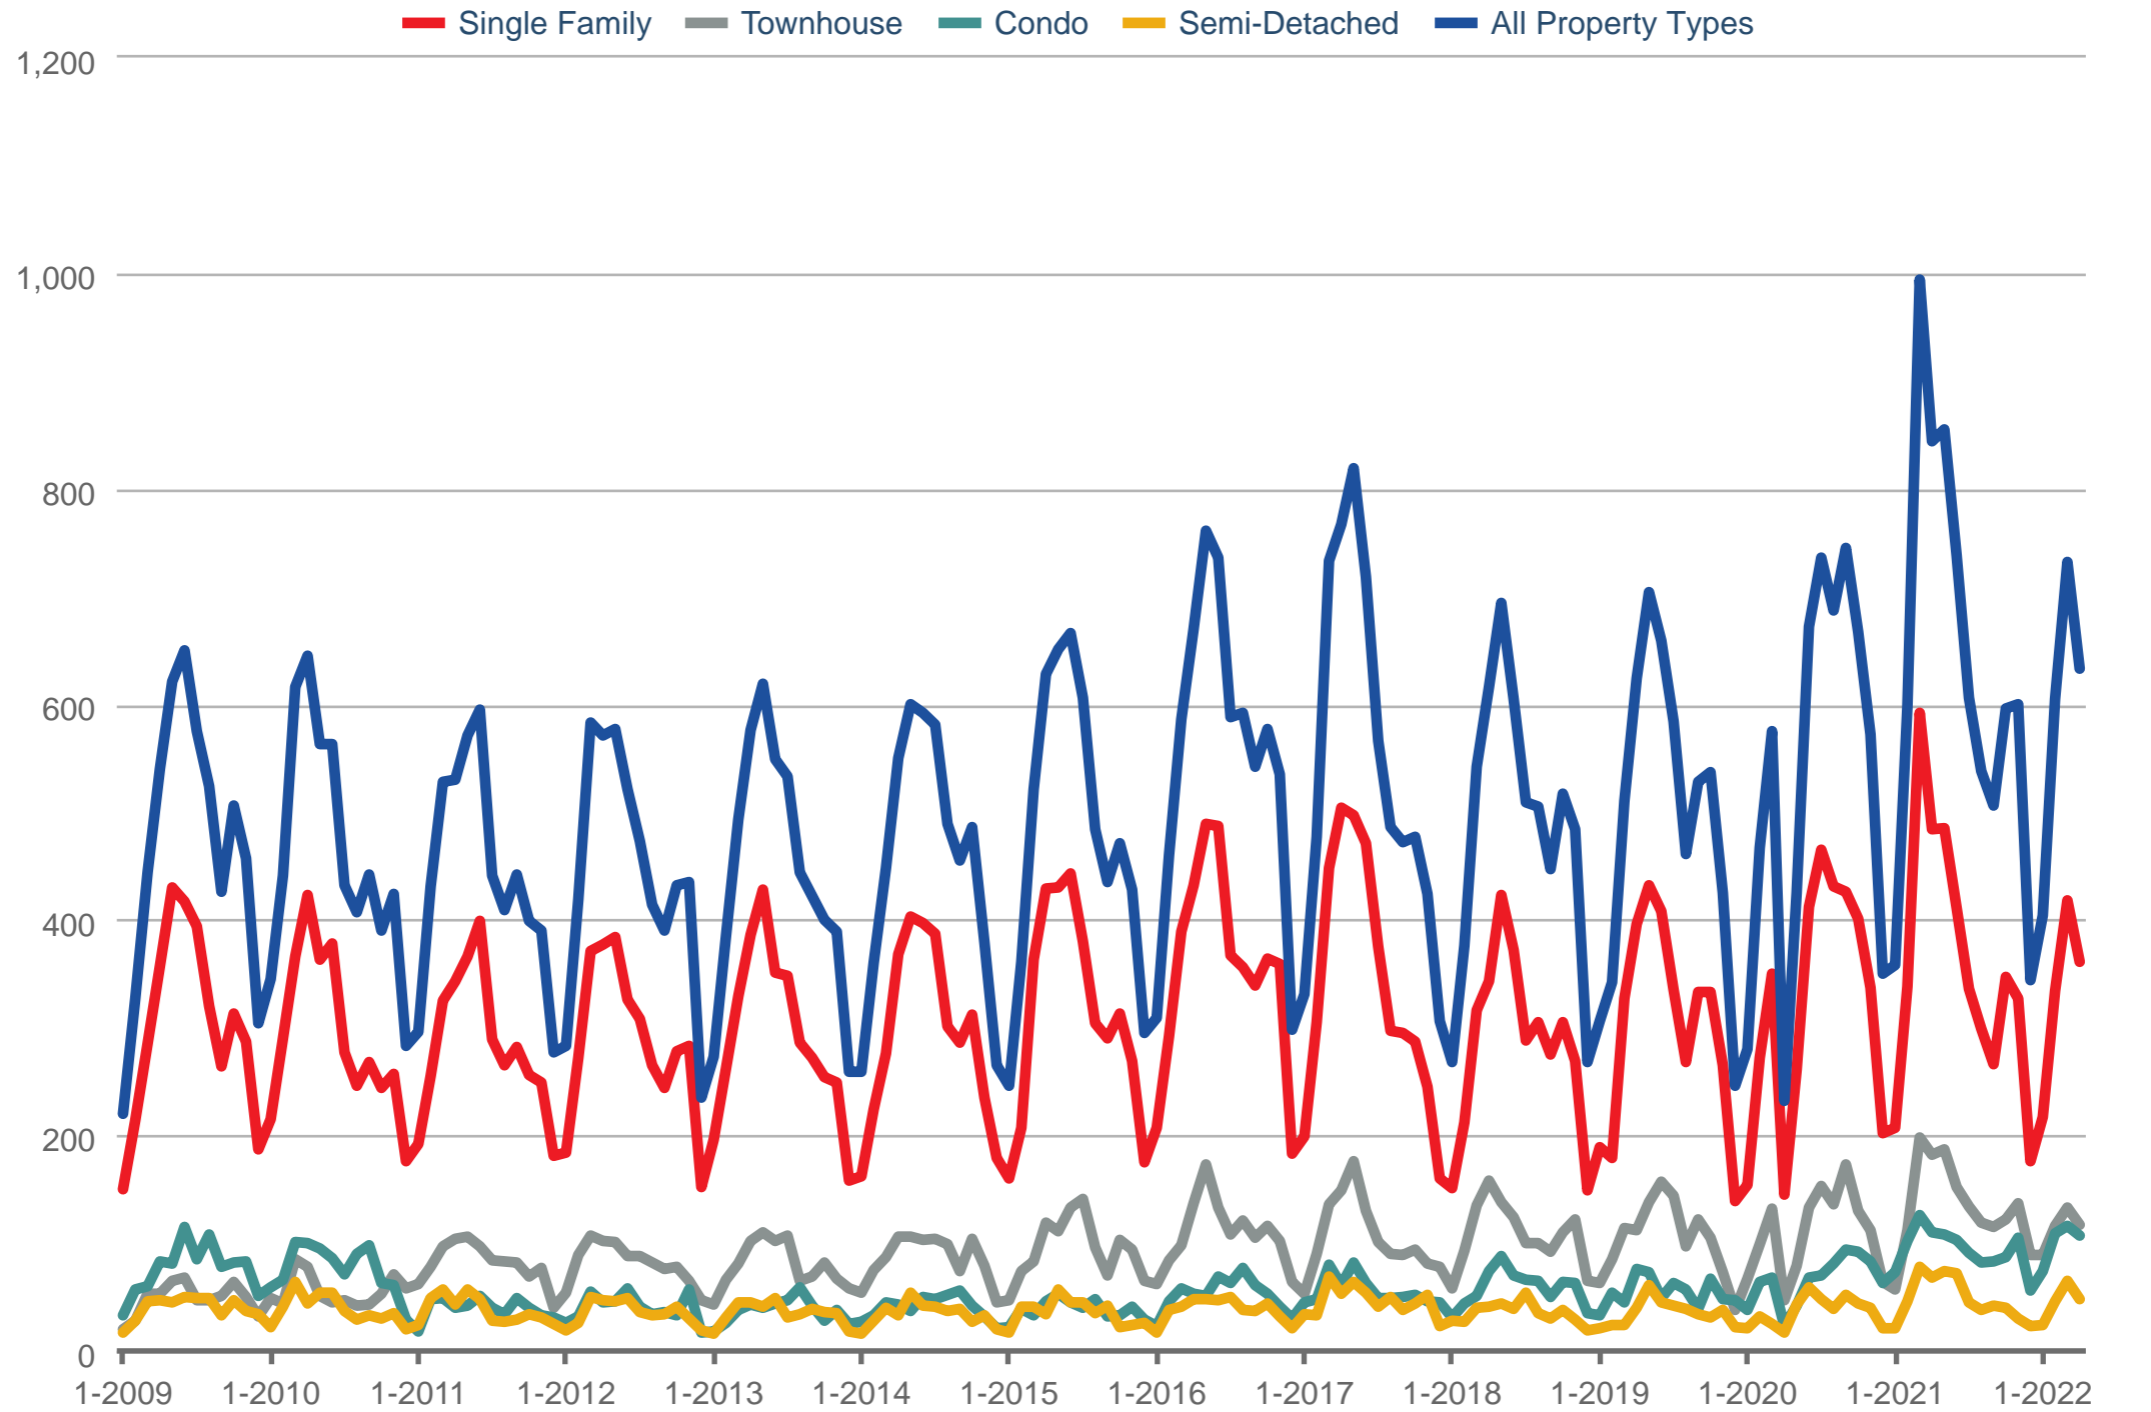

Sales - By Property Type

Kitchener-Waterloo Association of REALTORS®

Each data point is one month of activity. Data is from May 21, 2022.

All data from ITSO. InfoSparks © 2022 ShowingTime.