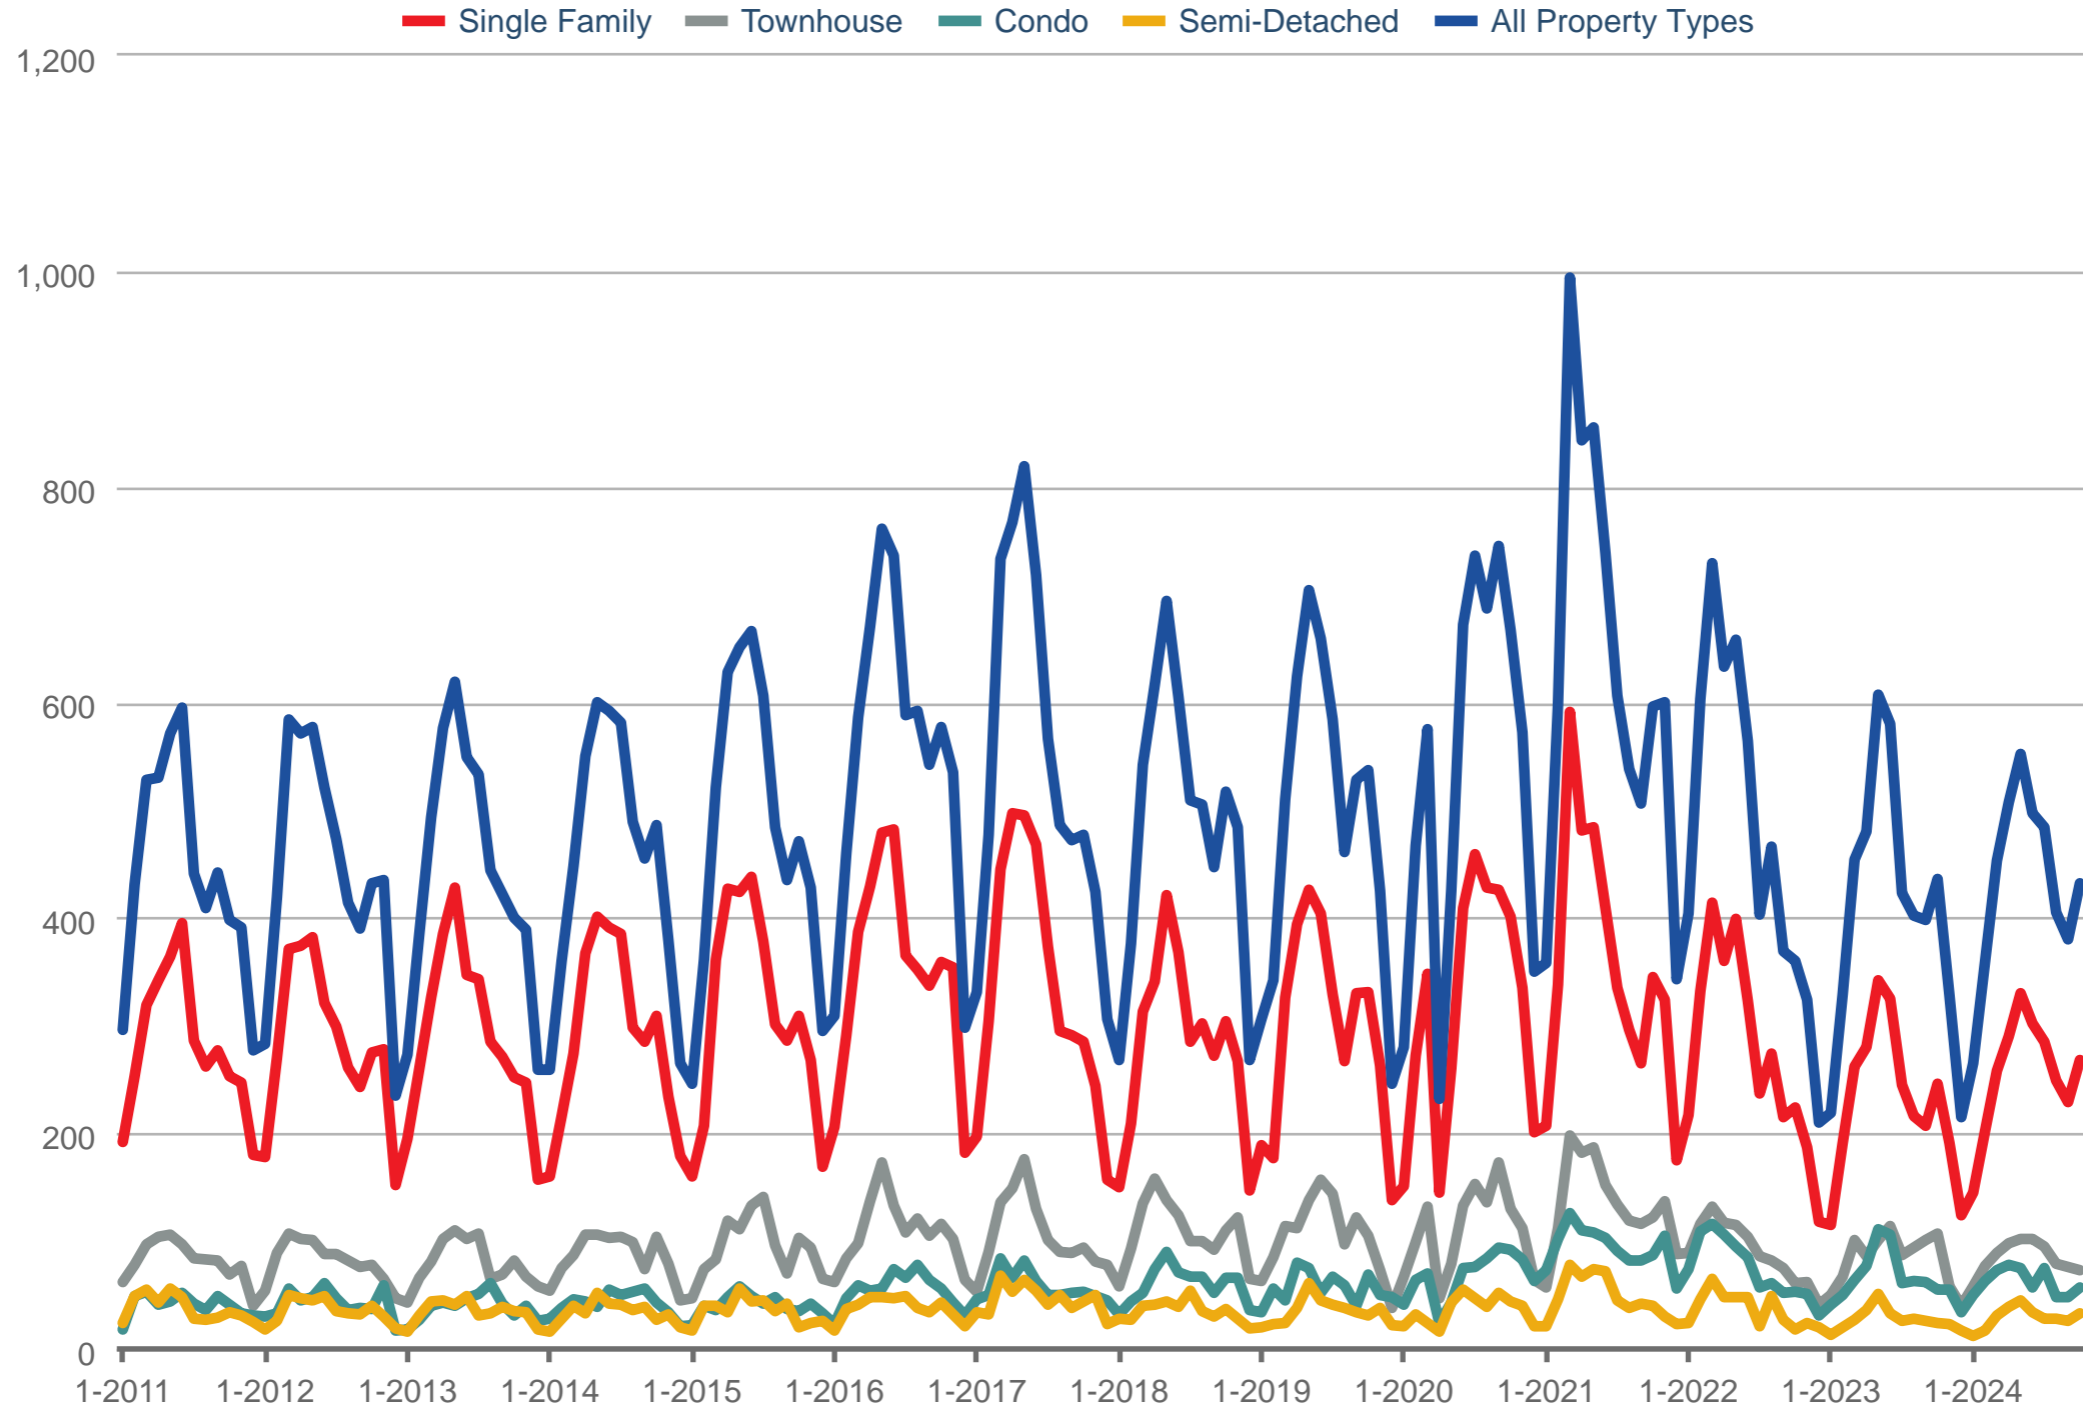

Sales - By Property Type

Kitchener-Waterloo Association of REALTORS®

Each data point is one month of activity. Data is from November 14, 2024.

All data from ITSO. InfoSparks © 2024 ShowingTime.