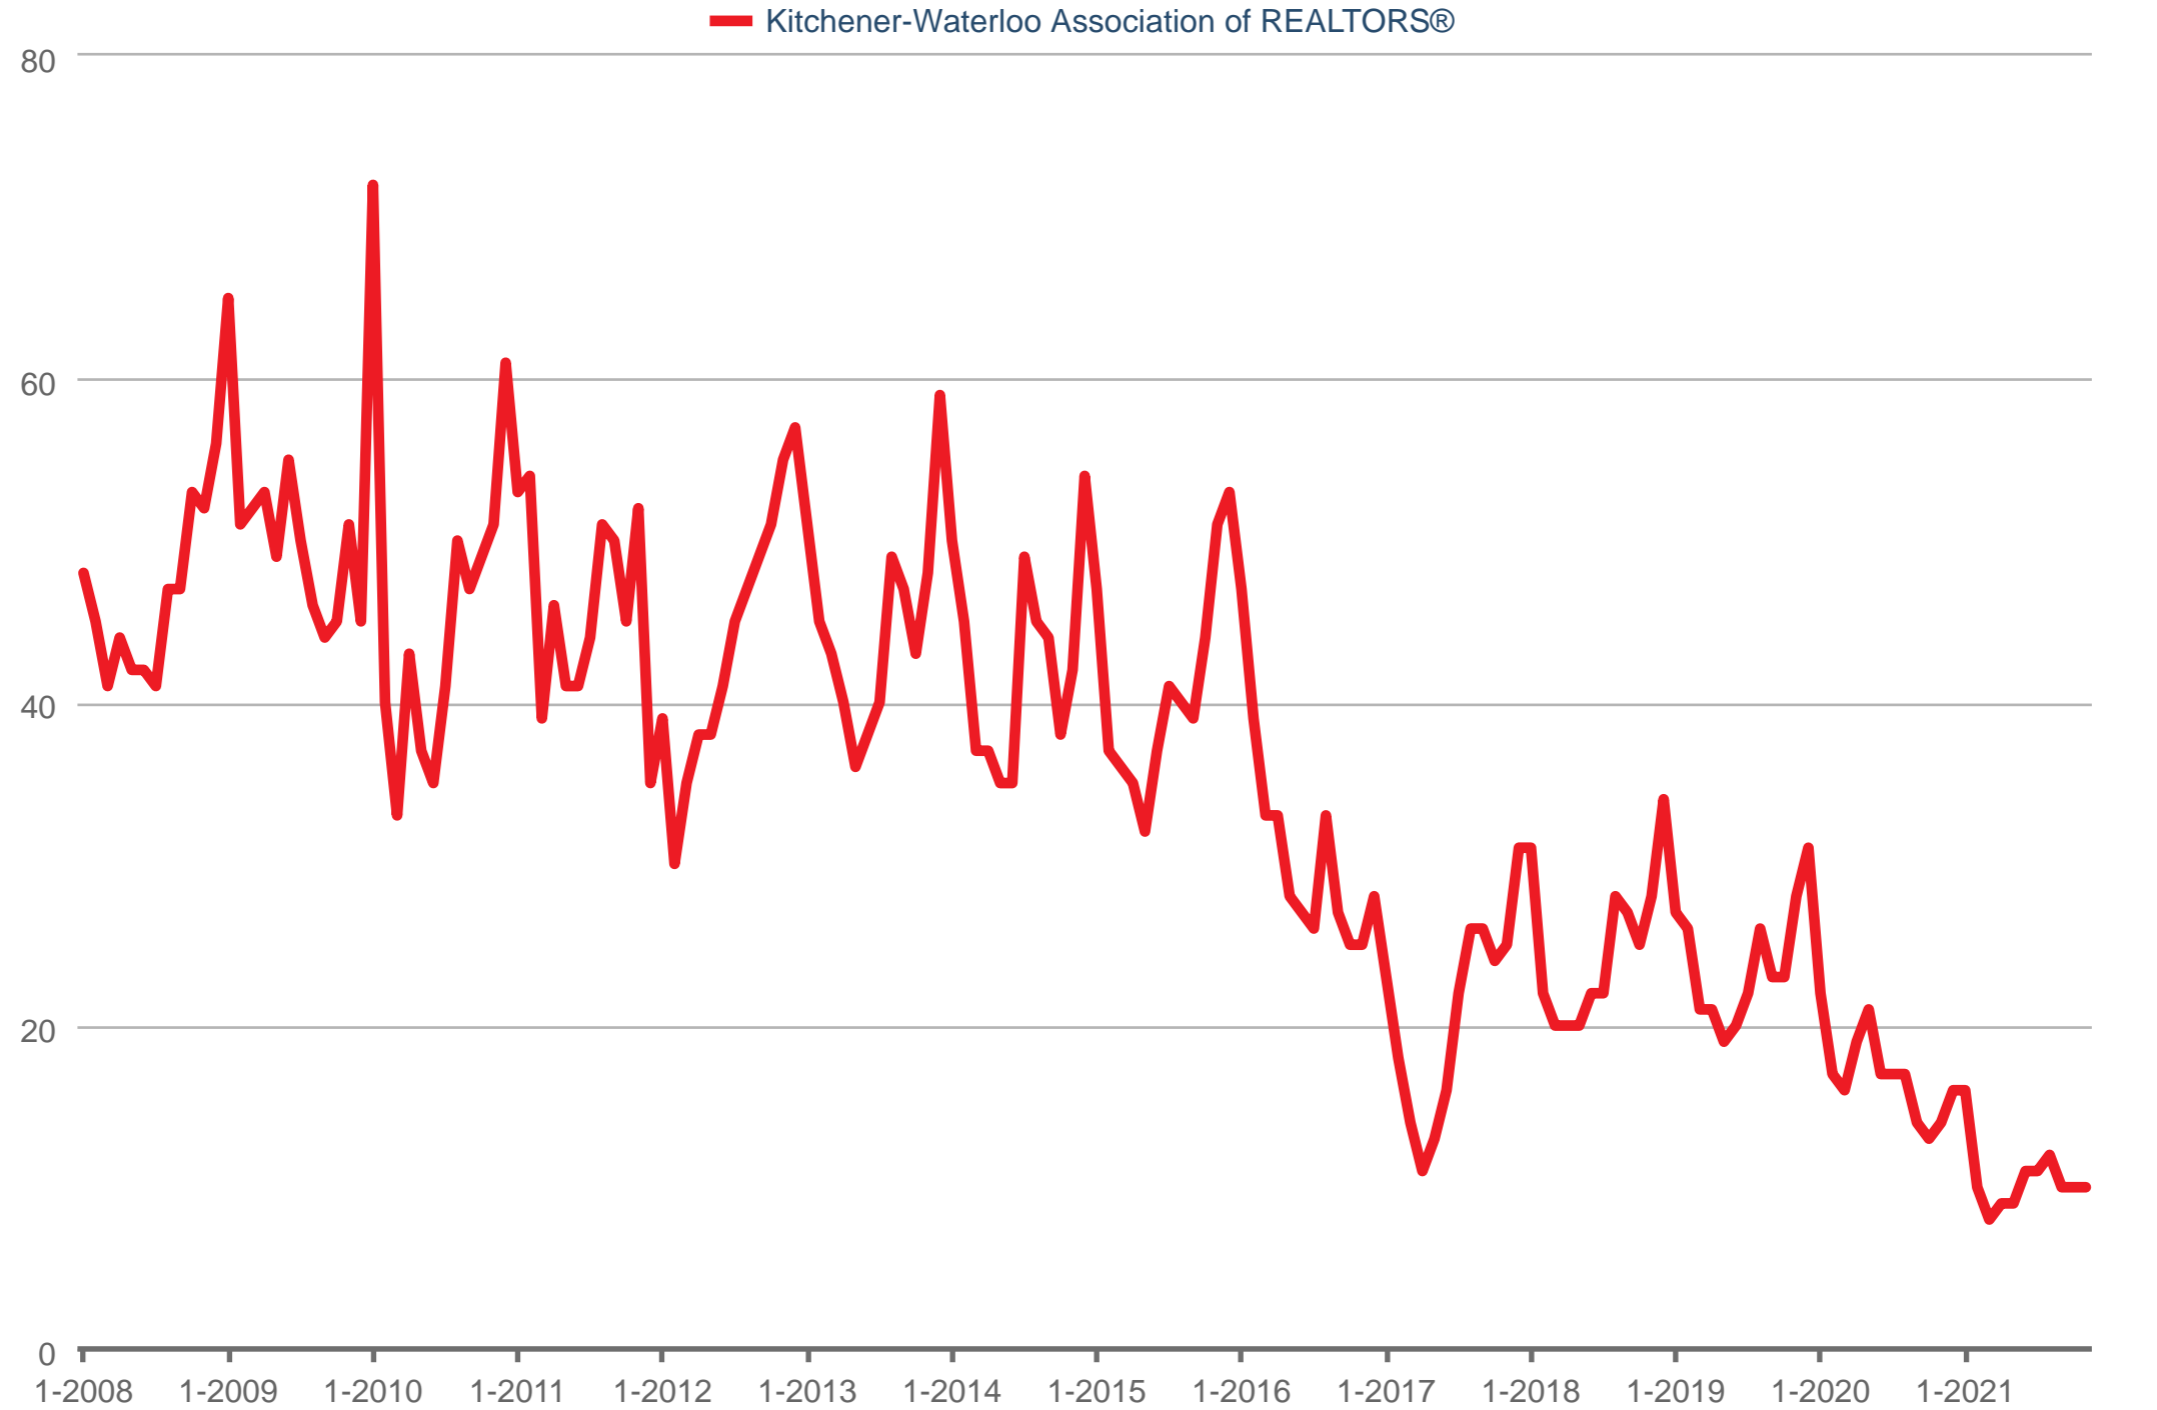

### Average Days on Market

Each data point is one month of activity. Data is from December 2, 2021.

All data from ITSO. InfoSparks © 2021 ShowingTime.