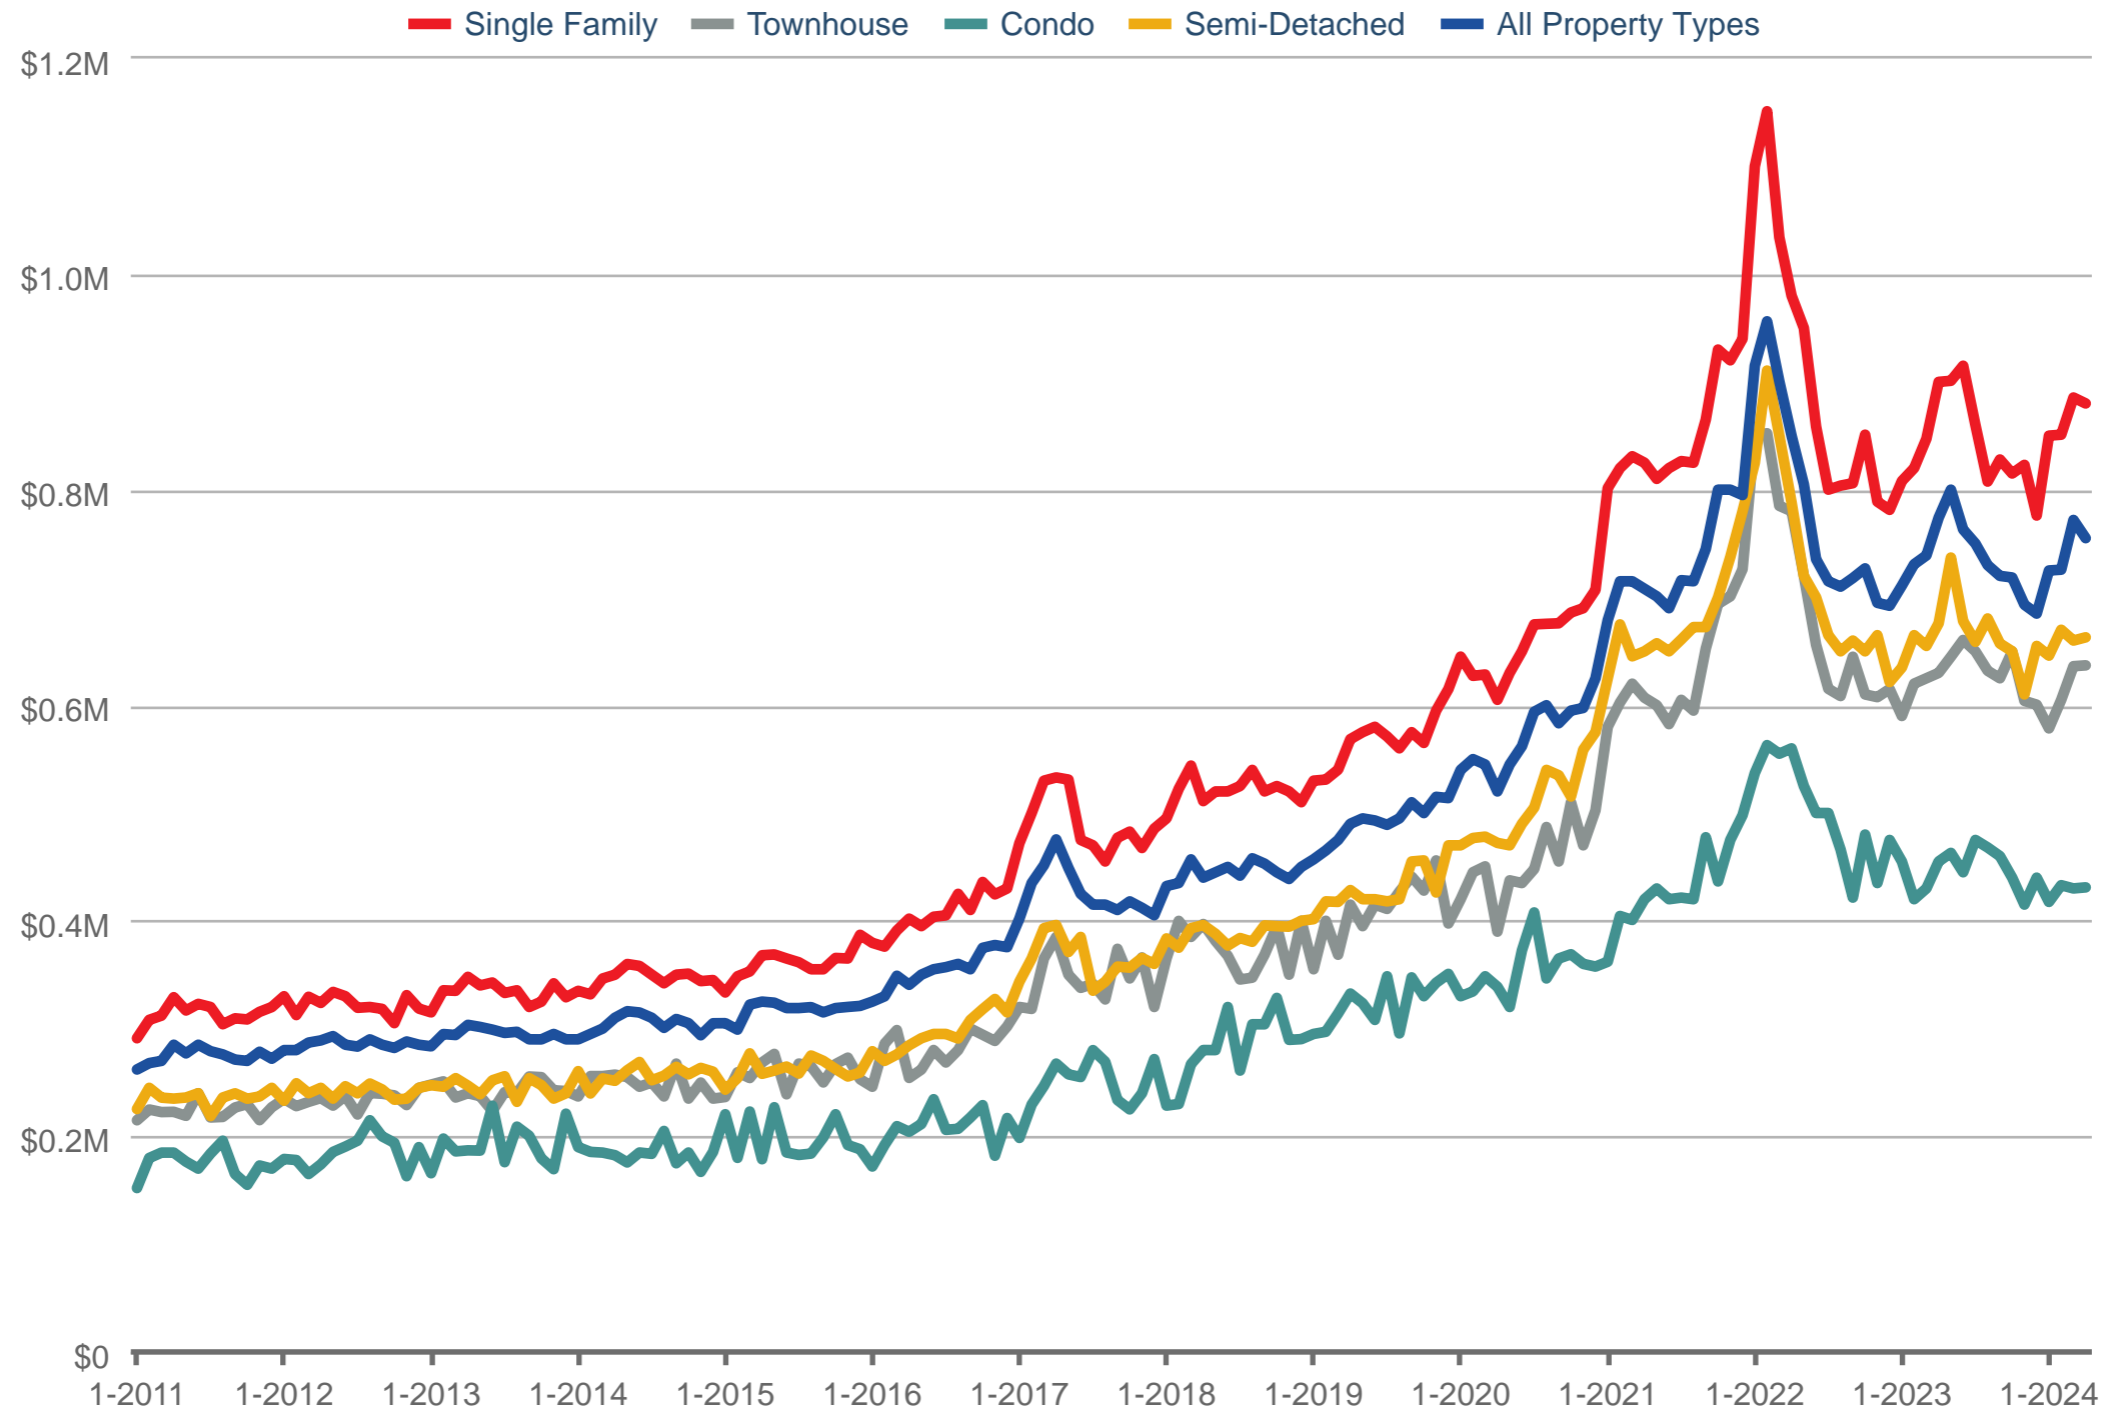

Median Sales Price - By Property Type

Kitchener-Waterloo Association of REALTORS®

Each data point is one month of activity. Data is from May 25, 2024.

All data from ITSO. InfoSparks © 2024 ShowingTime.