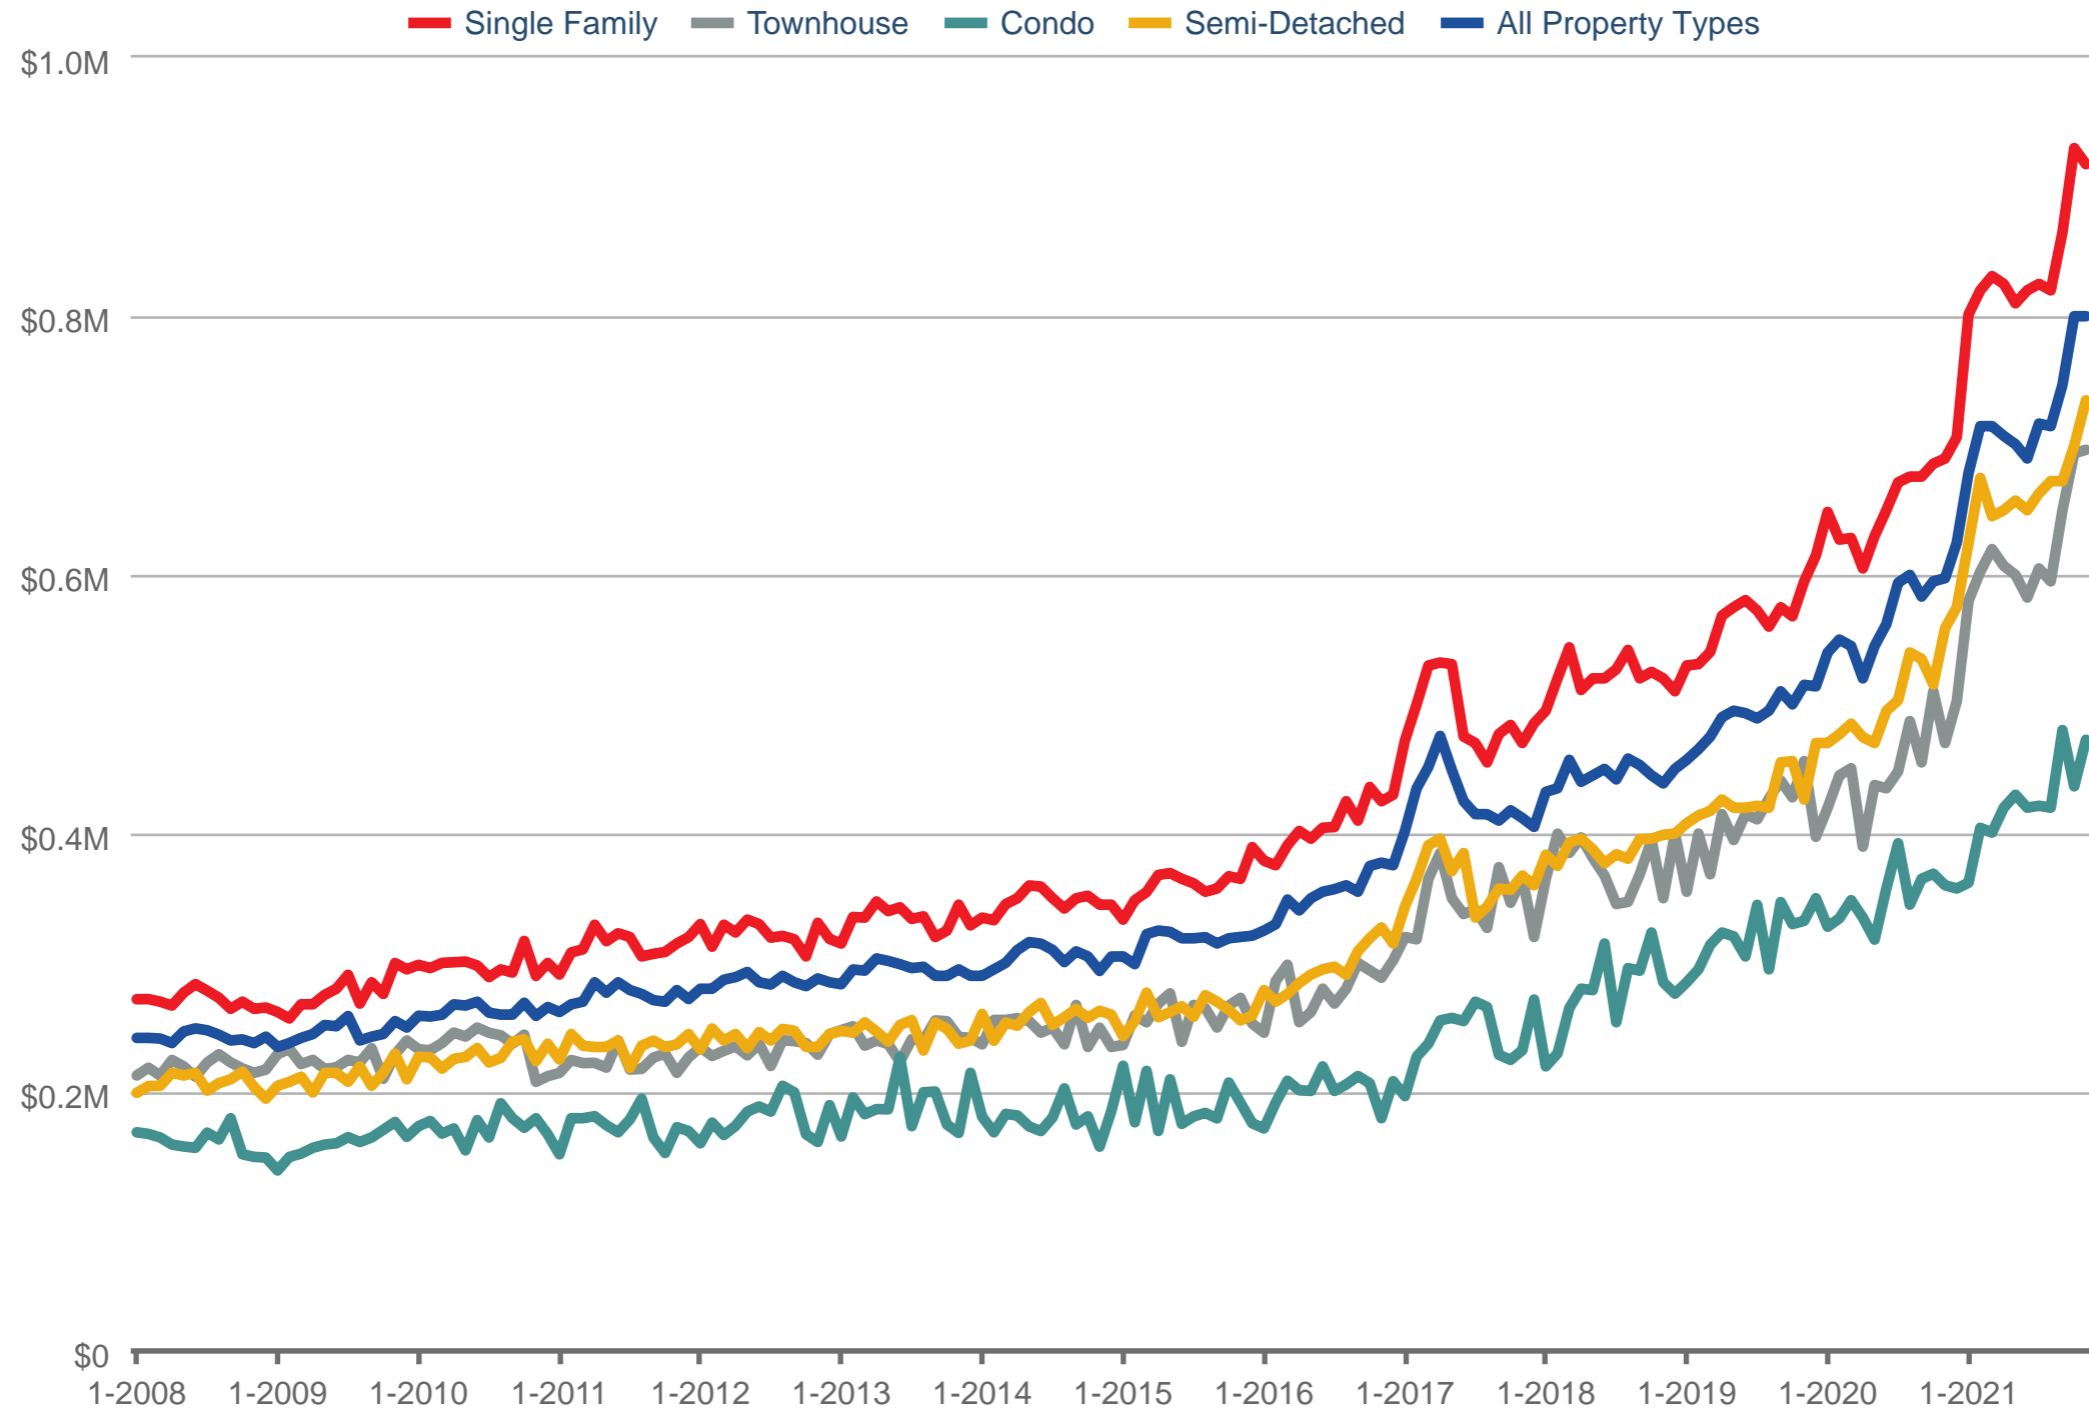

Median Sales Price - By Property Type

Kitchener-Waterloo Association of REALTORS®

Each data point is one month of activity. Data is from December 2, 2021.

All data from ITSO. InfoSparks © 2021 ShowingTime.