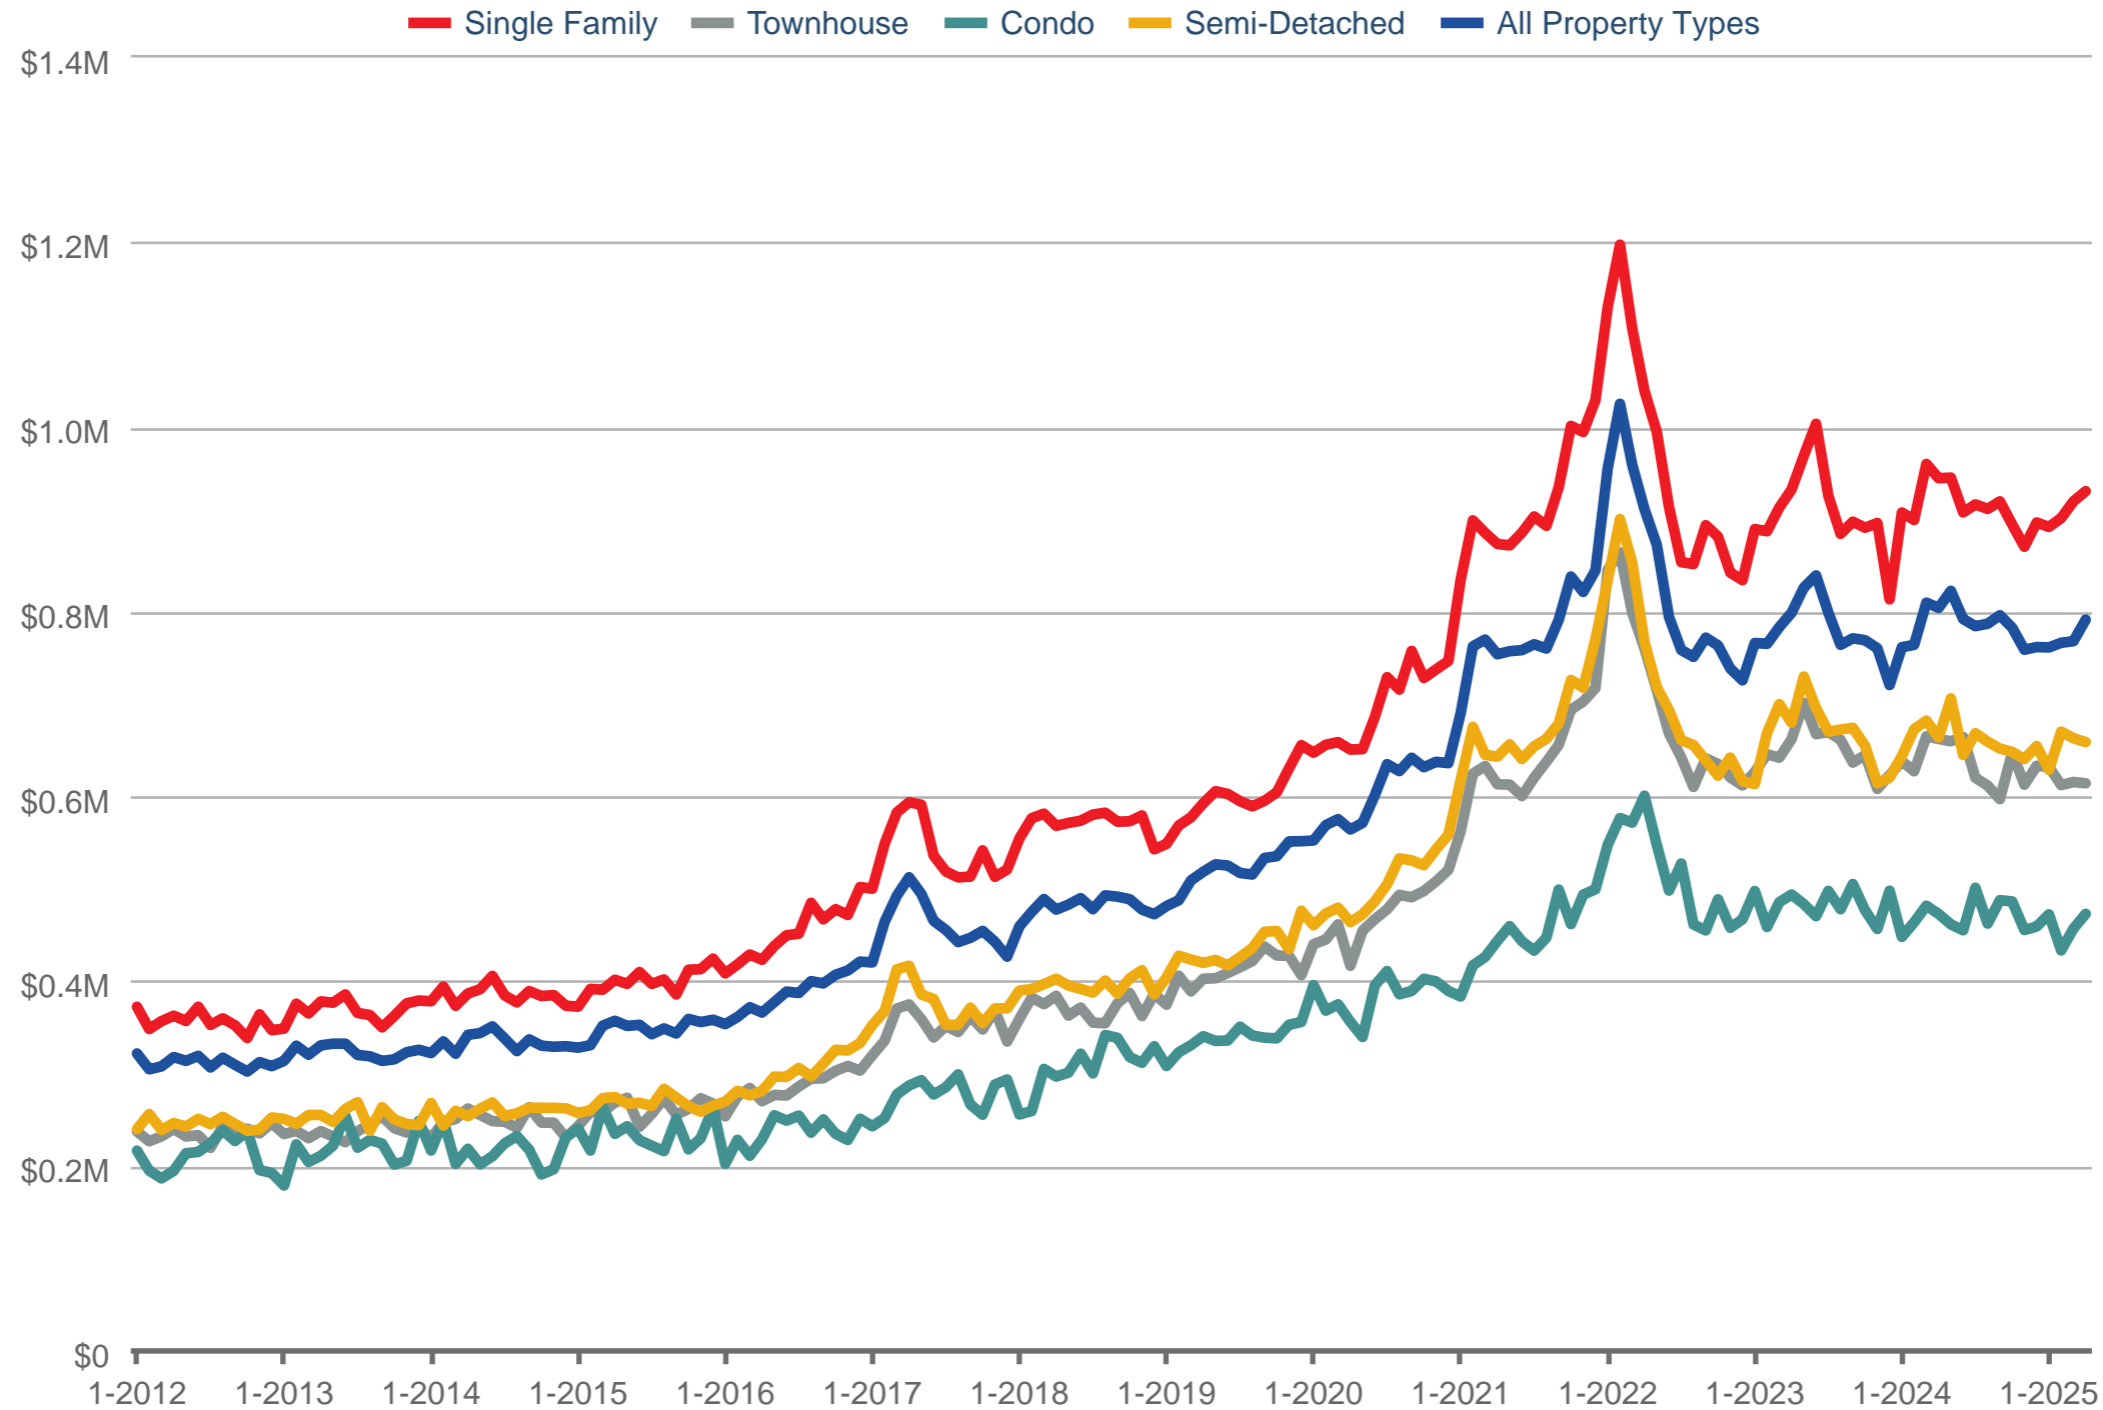

Average Sales Price - By Property Type

Cornerstone Waterloo Region

Each data point is one month of activity. Data is from May 17, 2025.

All data from ITSO. InfoSparks © 2025 ShowingTime Plus, LLC.