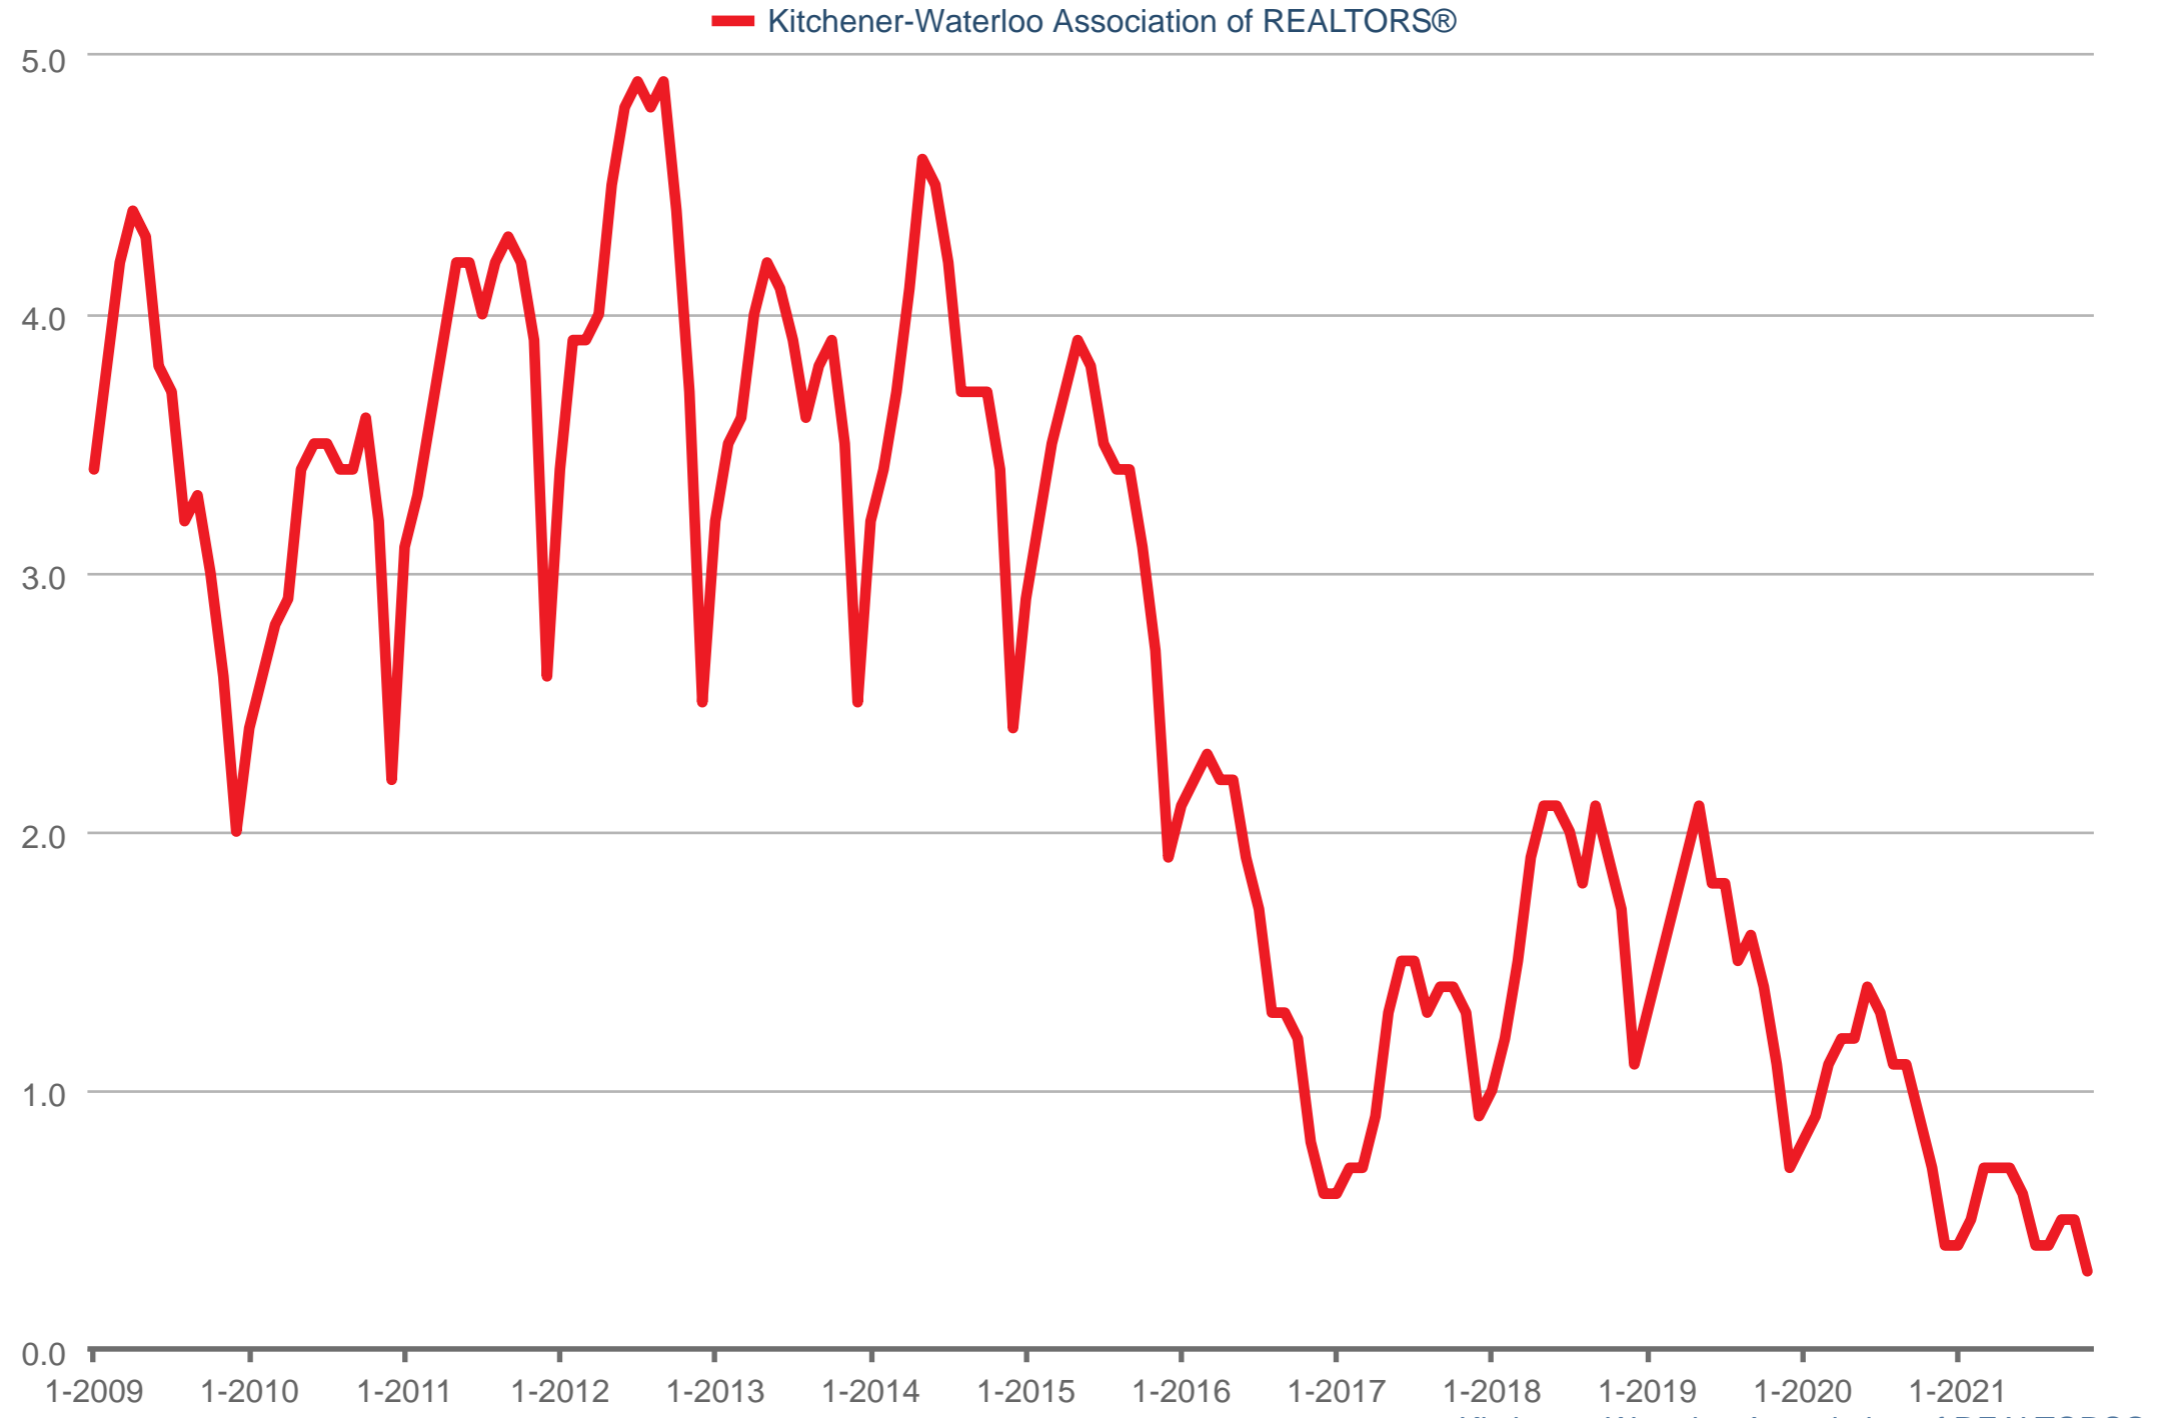

Months Supply of Homes for Sale

Each data point is one month of activity. Data is from December 2, 2021.

All data from ITSO. InfoSparks © 2021 ShowingTime.