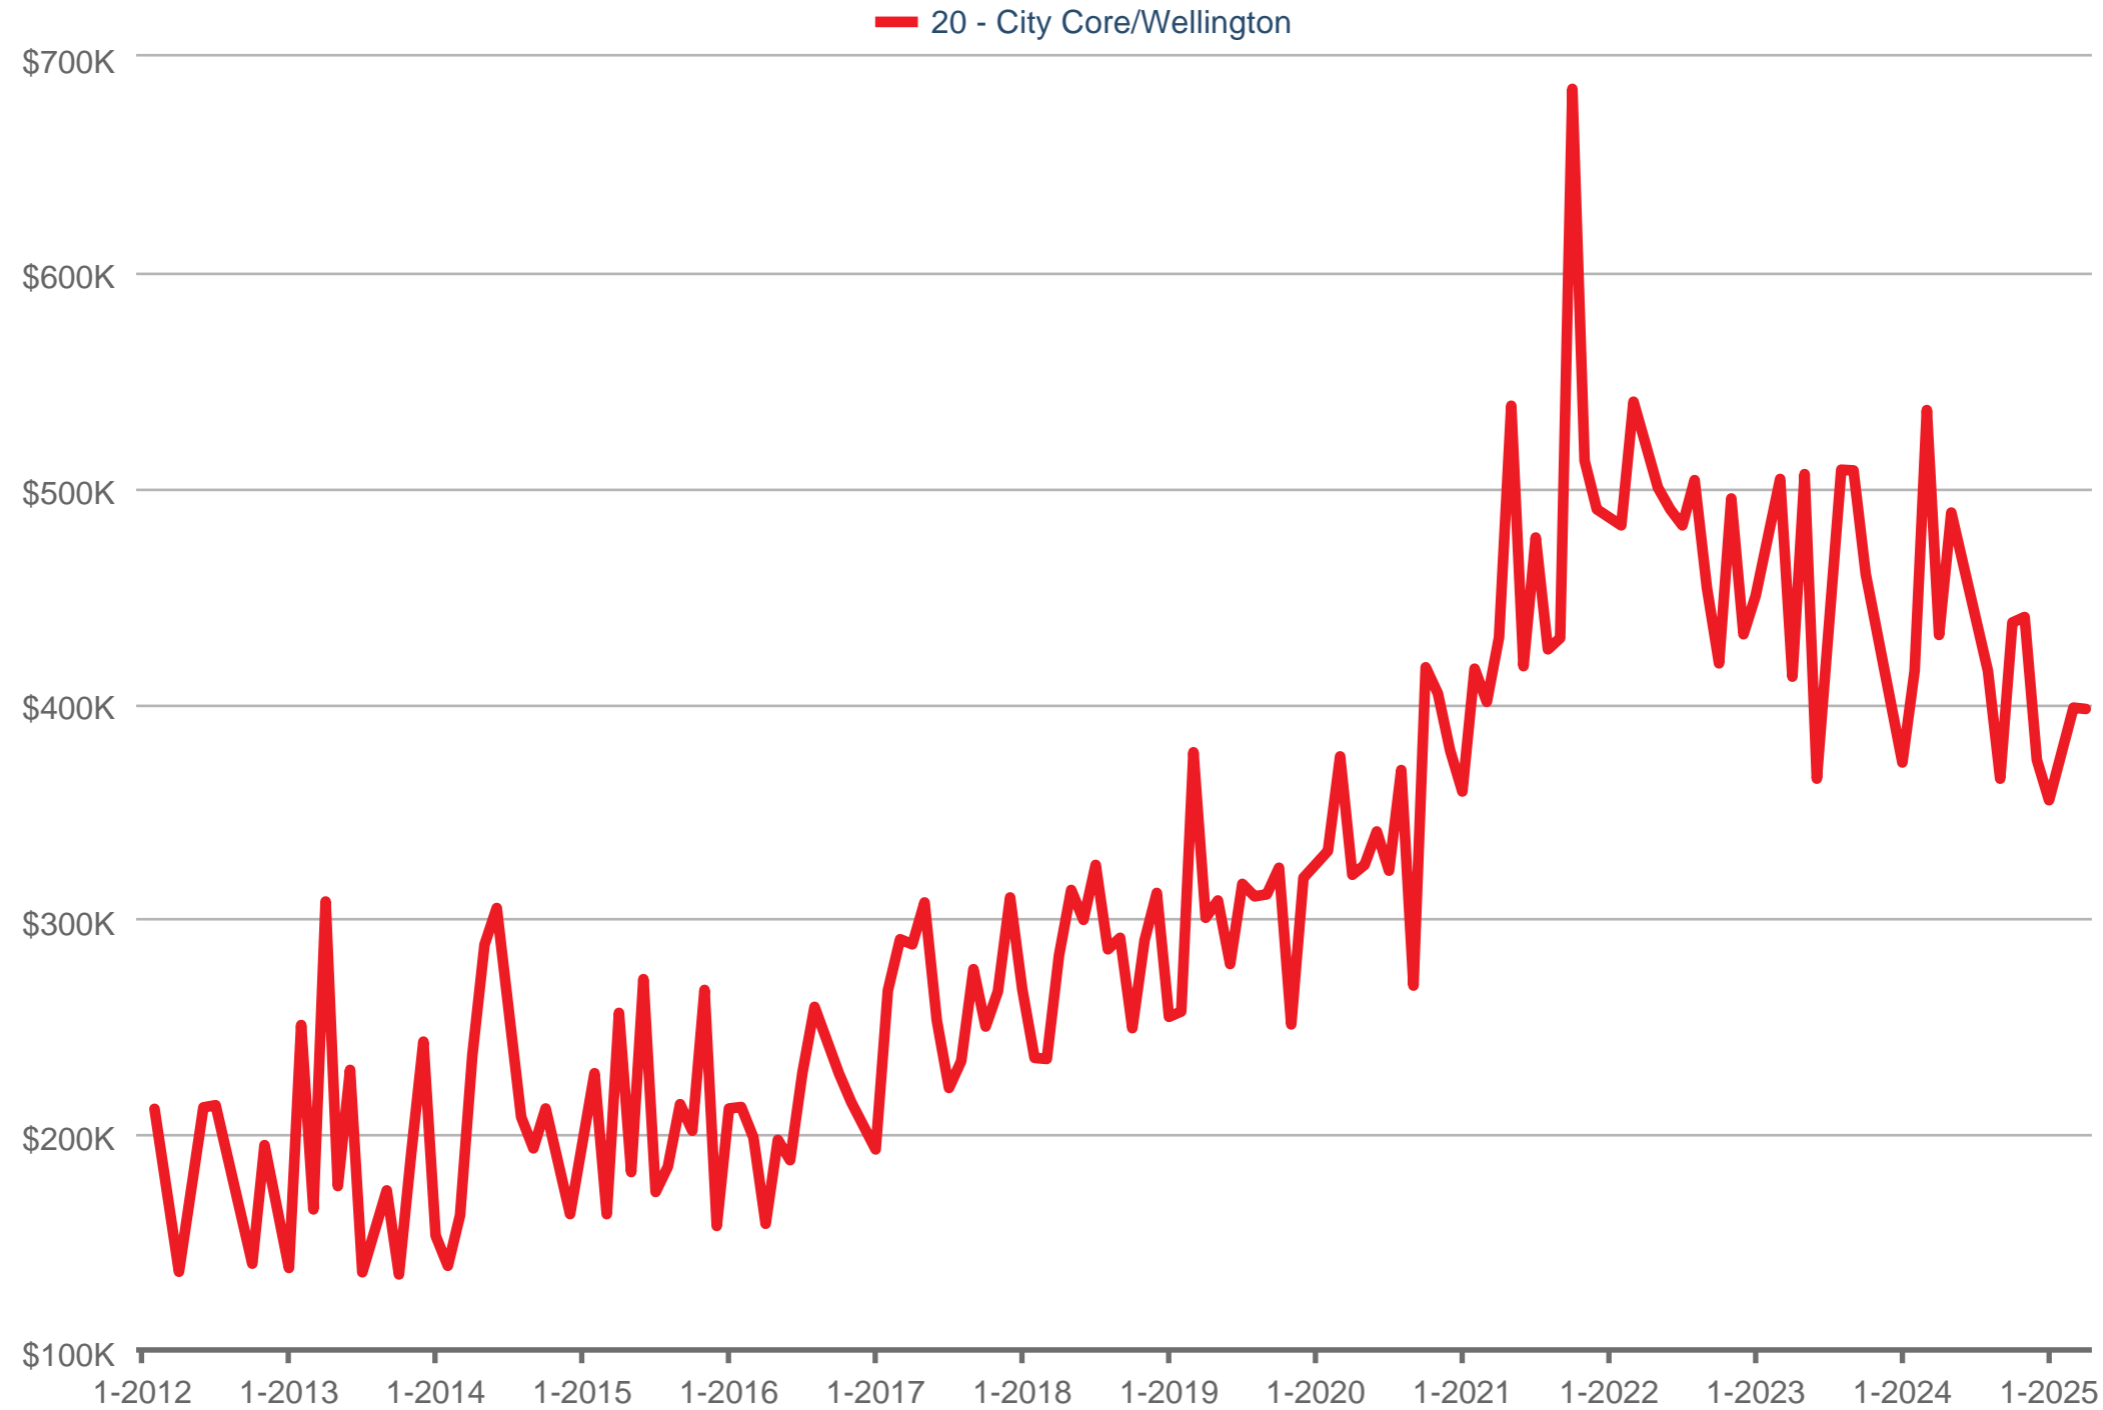

Average Sales Price

20 - City Core/Wellington: Condo

Each data point is one month of activity. Data is from May 17, 2025.