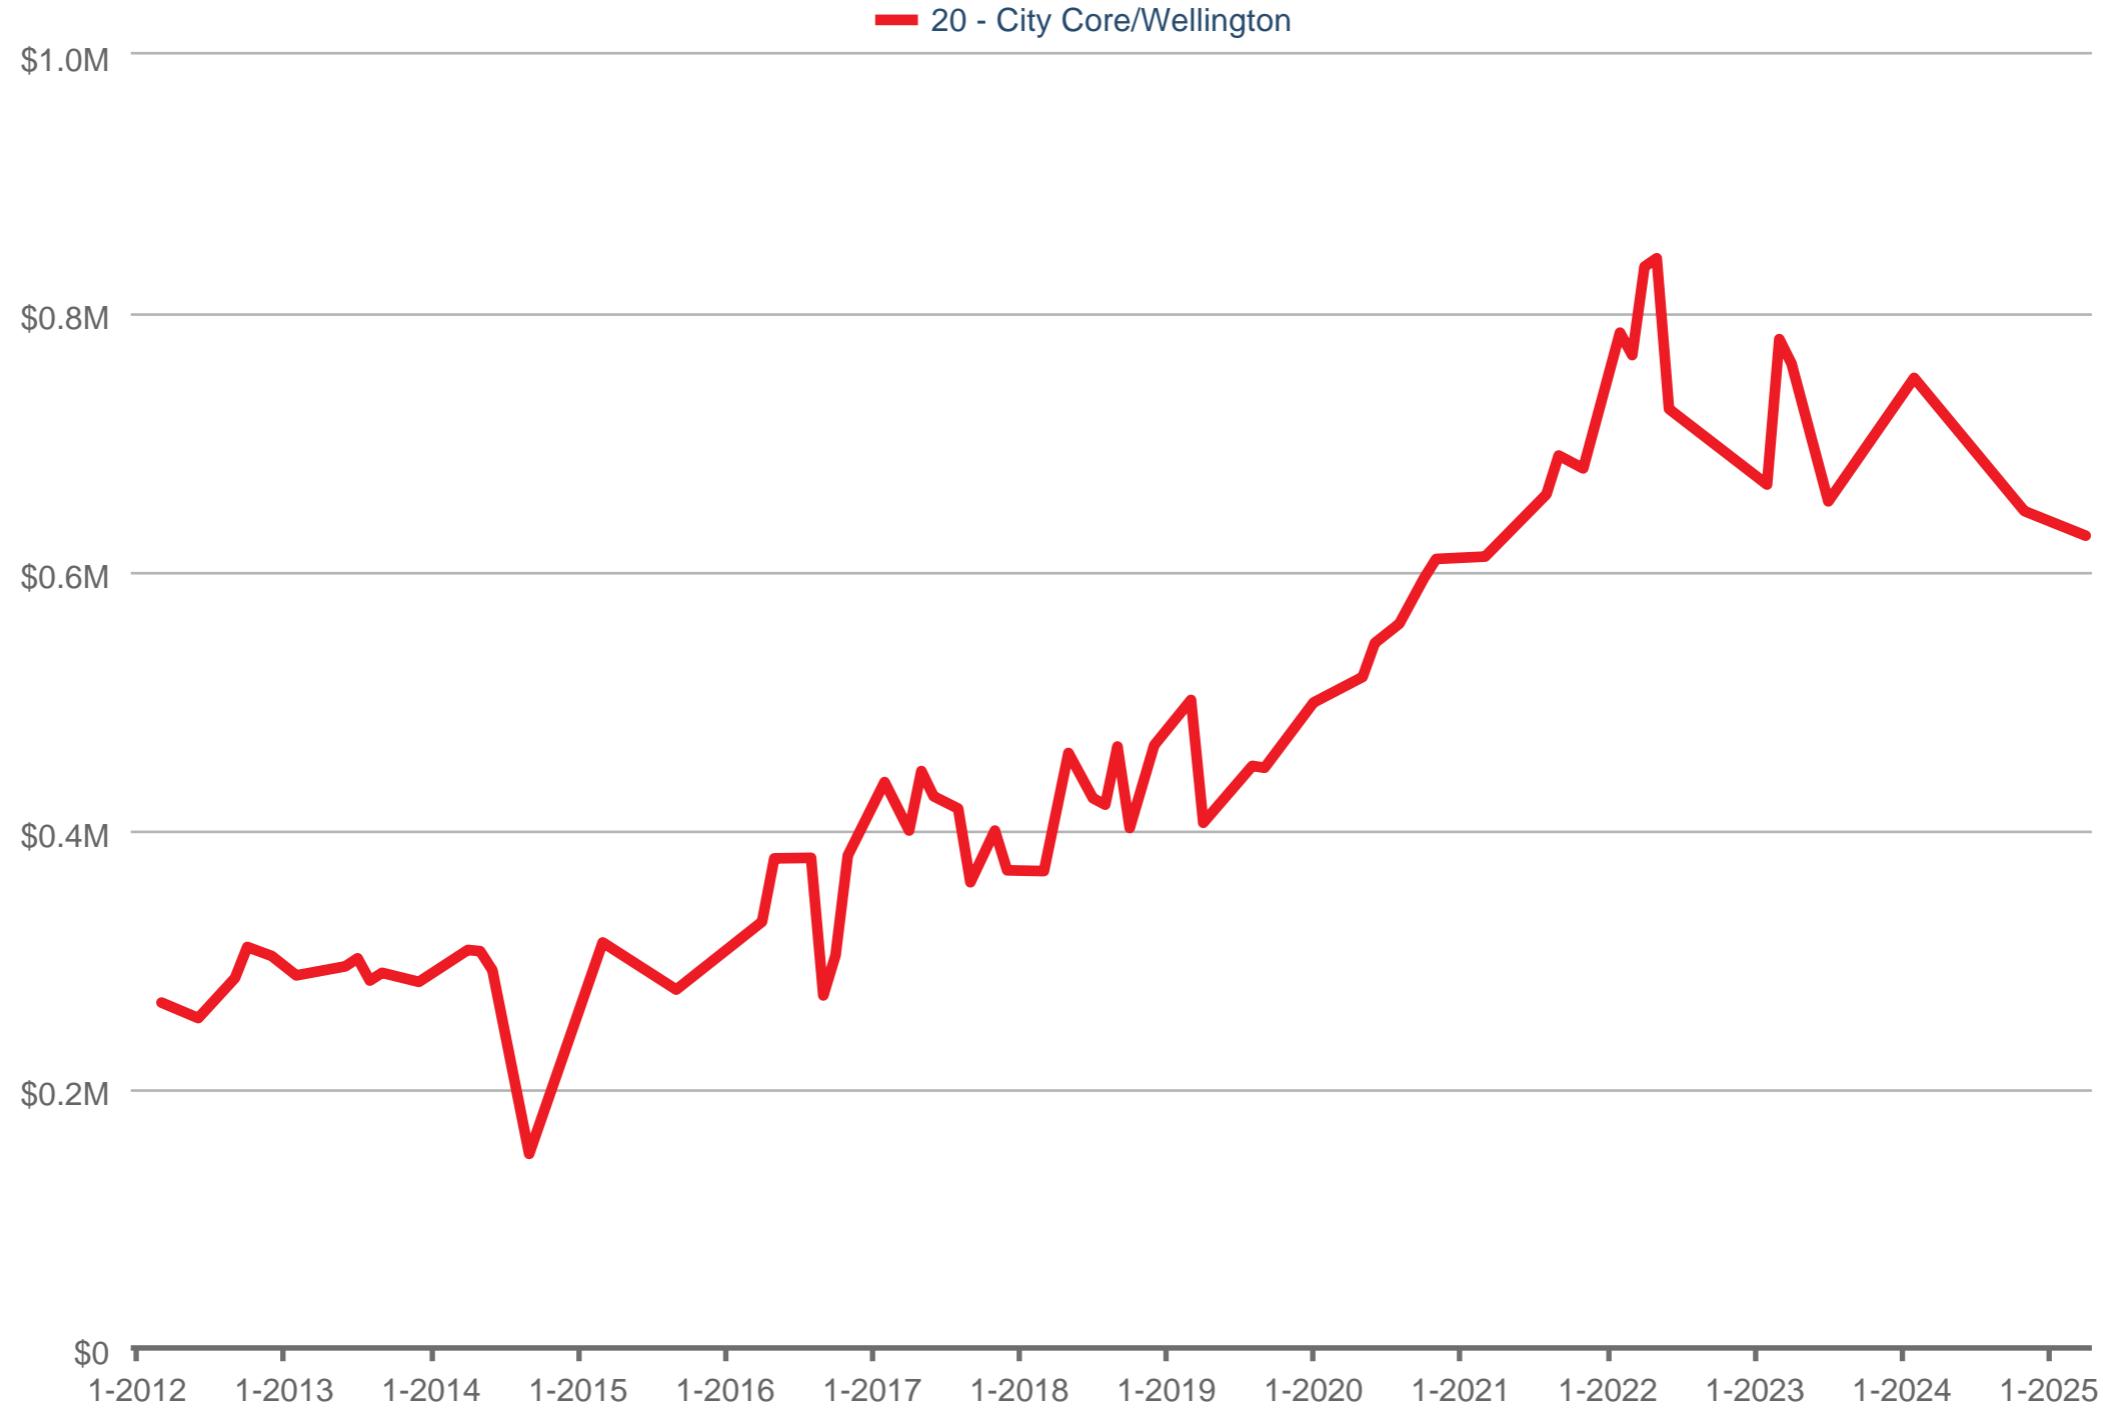

Average Sales Price

20 - City Core/Wellington: Townhouse

Each data point is one month of activity. Data is from May 17, 2025.