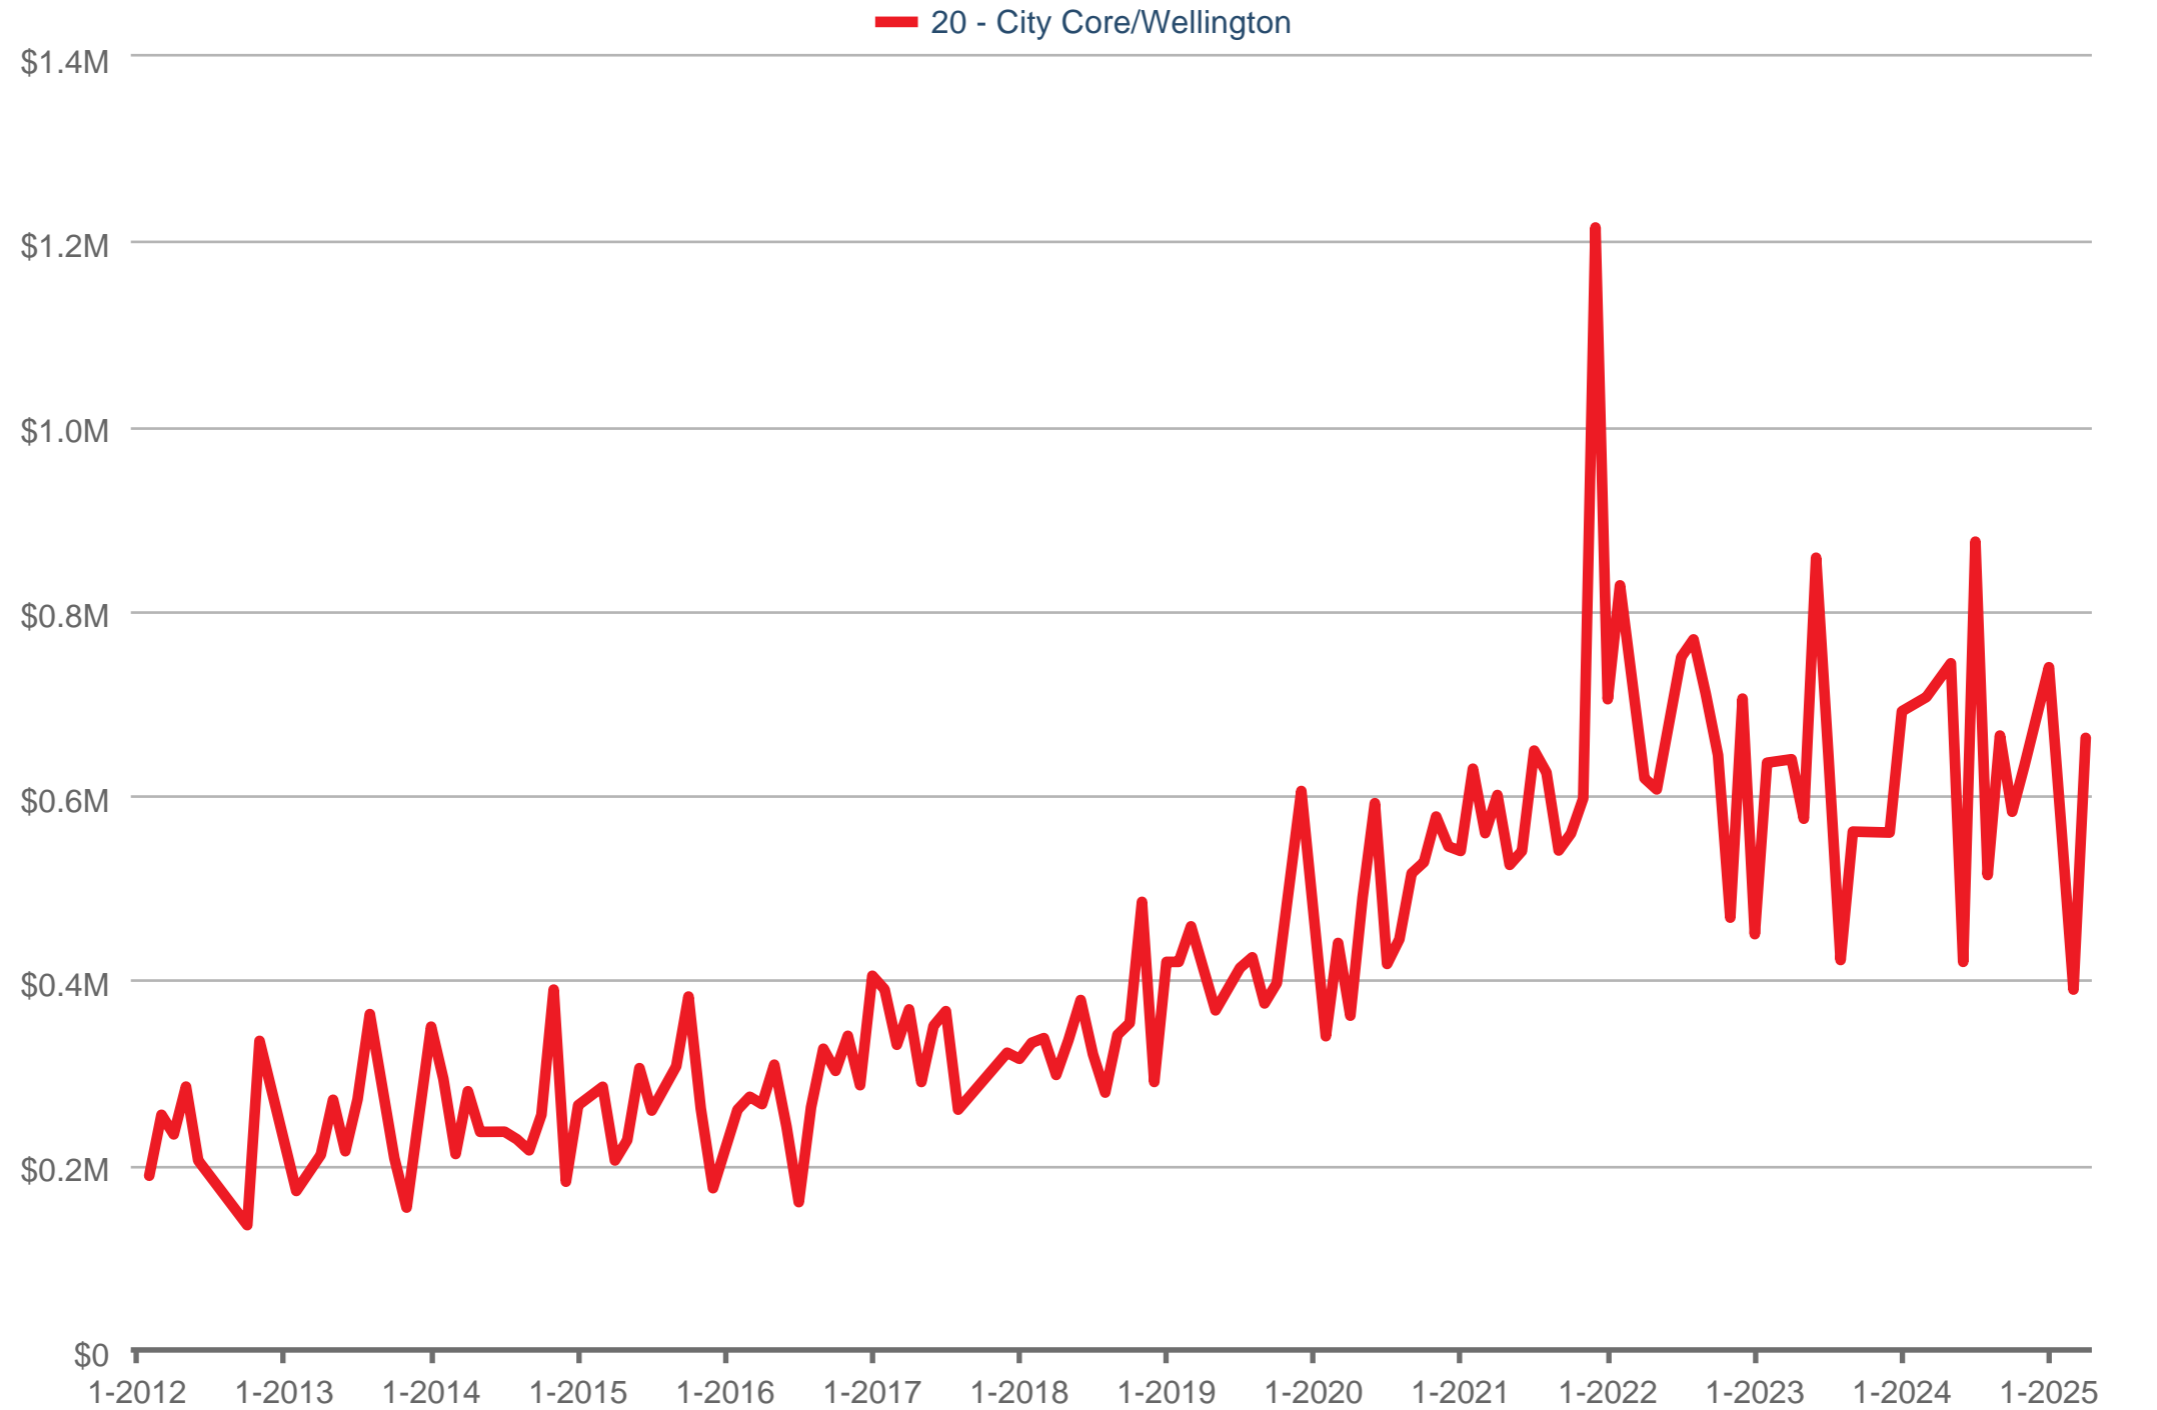

Average Sales Price

20 - City Core/Wellington: Single Family

Each data point is one month of activity. Data is from May 17, 2025.