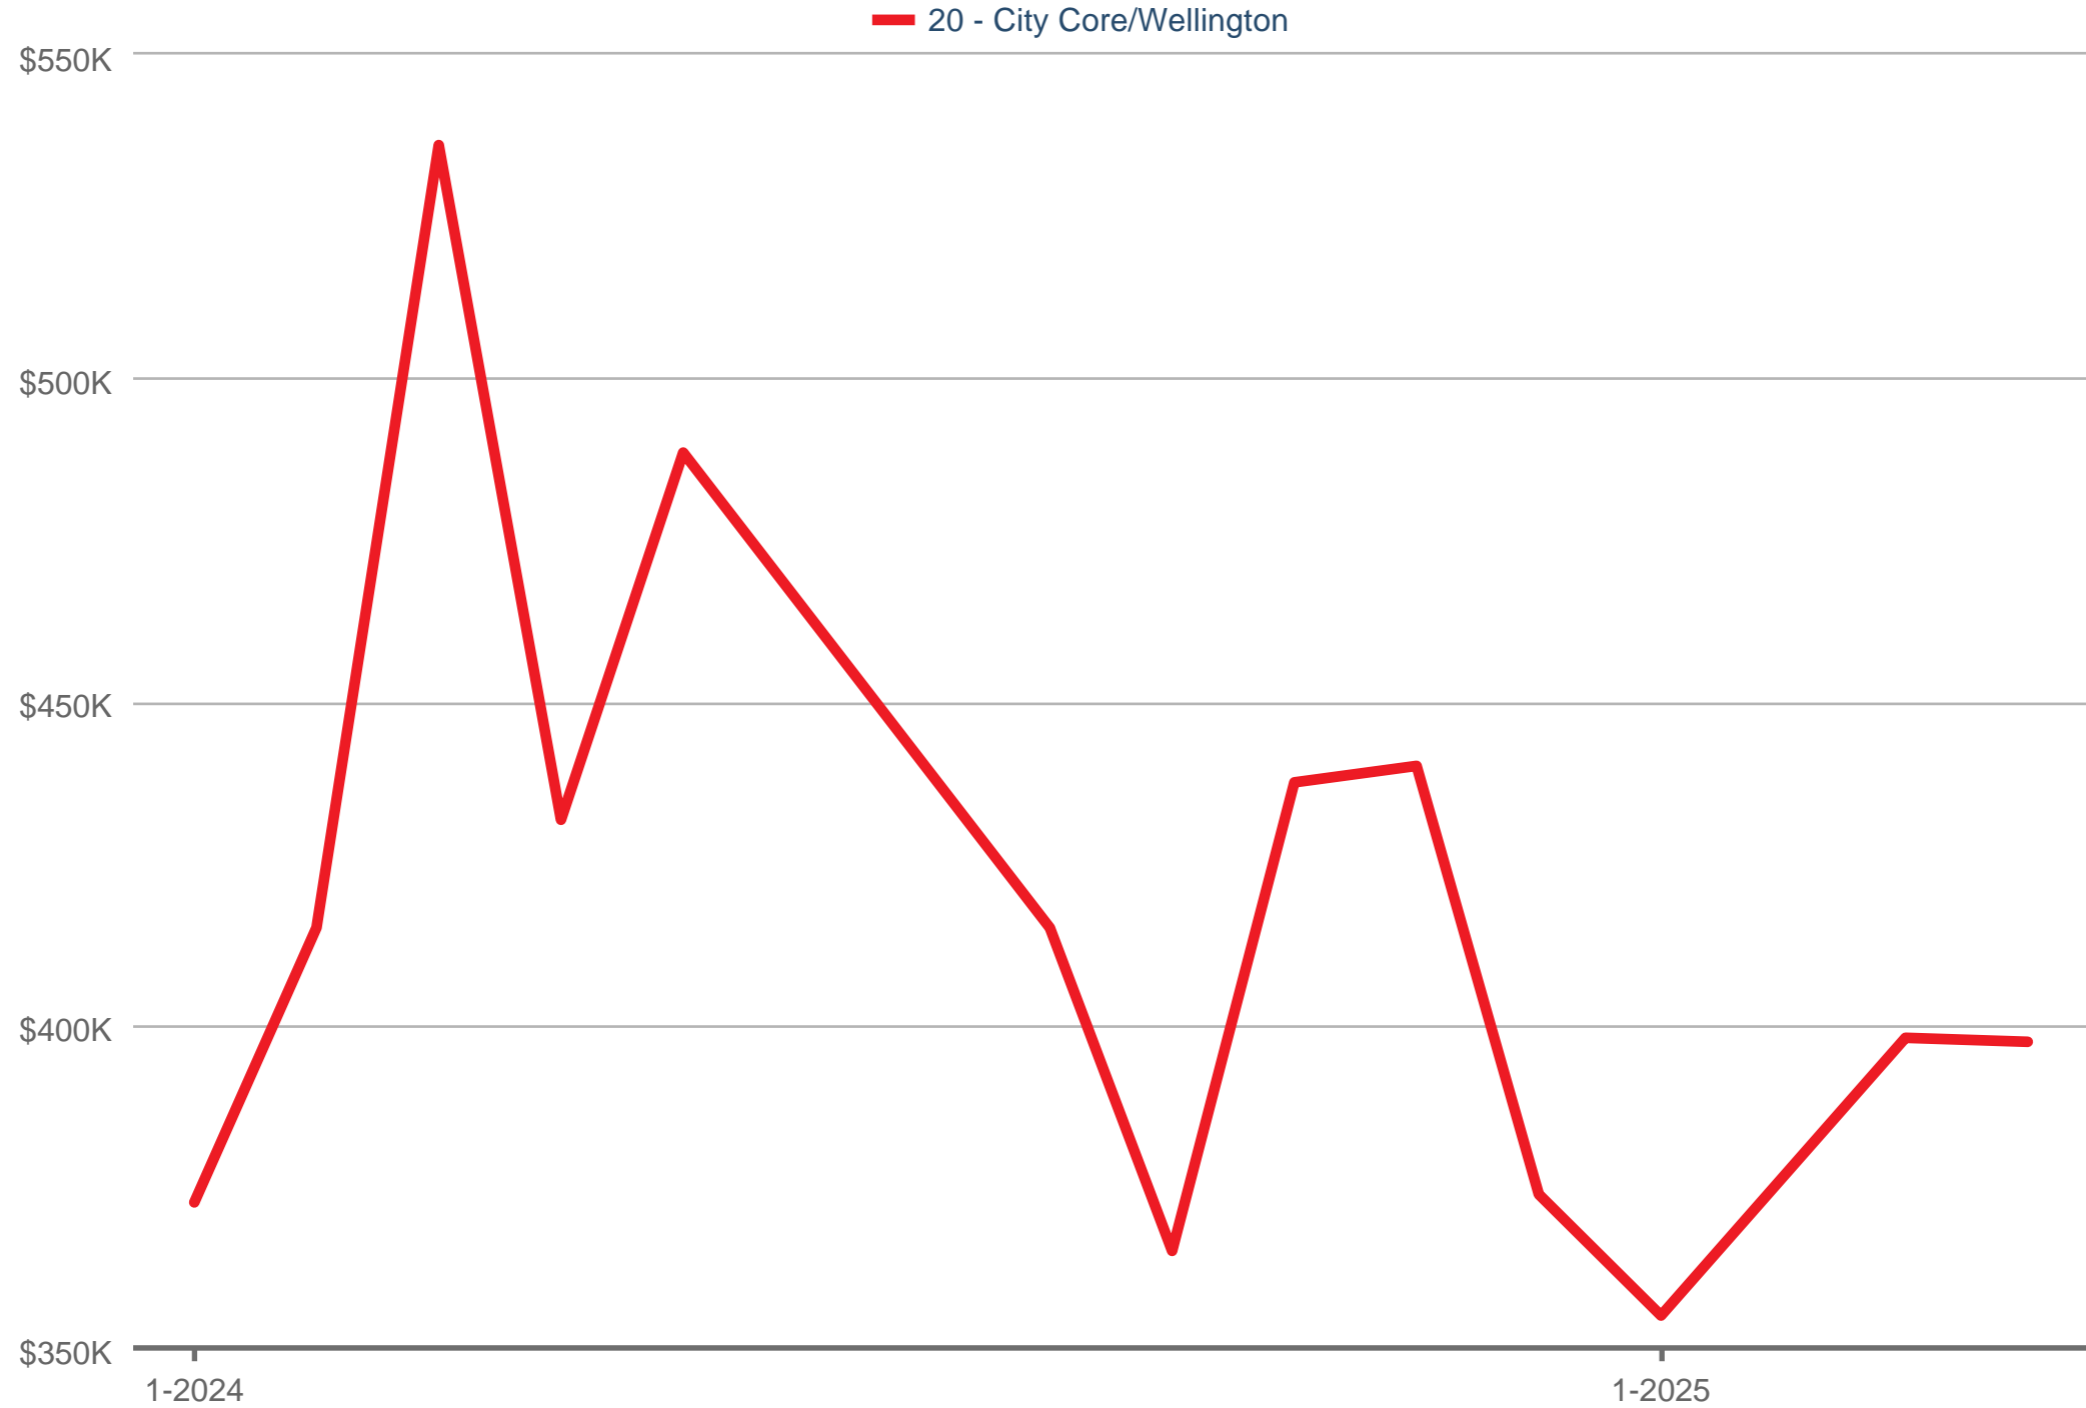

Average Sales Price

20 - City Core/Wellington: Condo

Each data point is one month of activity. Data is from May 17, 2025.