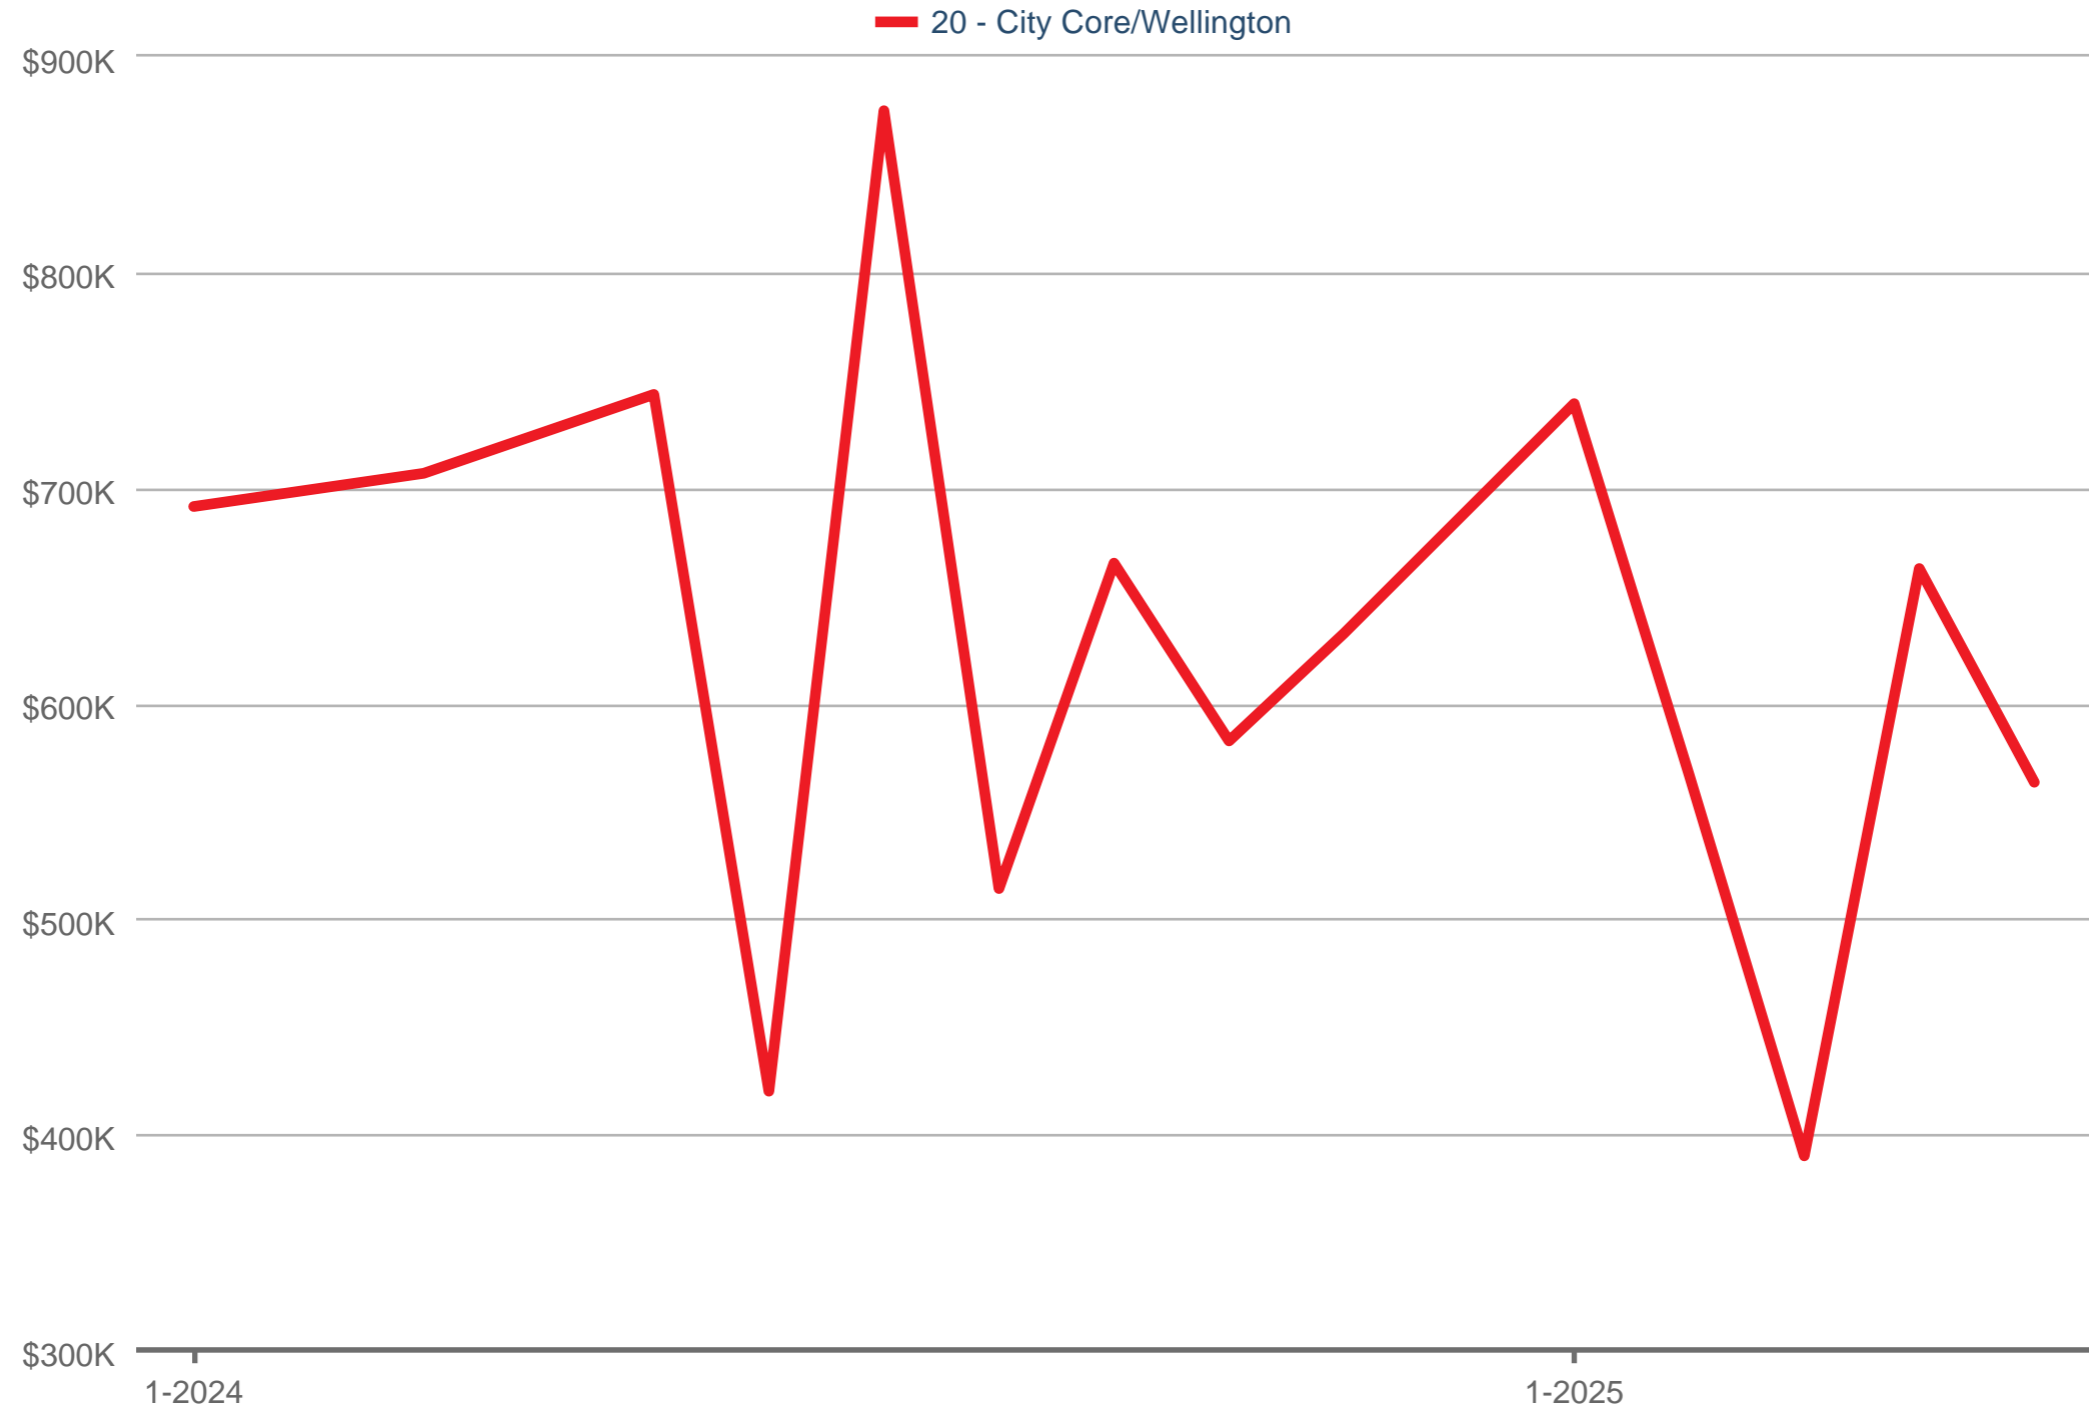

Average Sales Price

20 - City Core/Wellington: Single Family
Each data point is one month of activity. Data is from June 2, 2025.